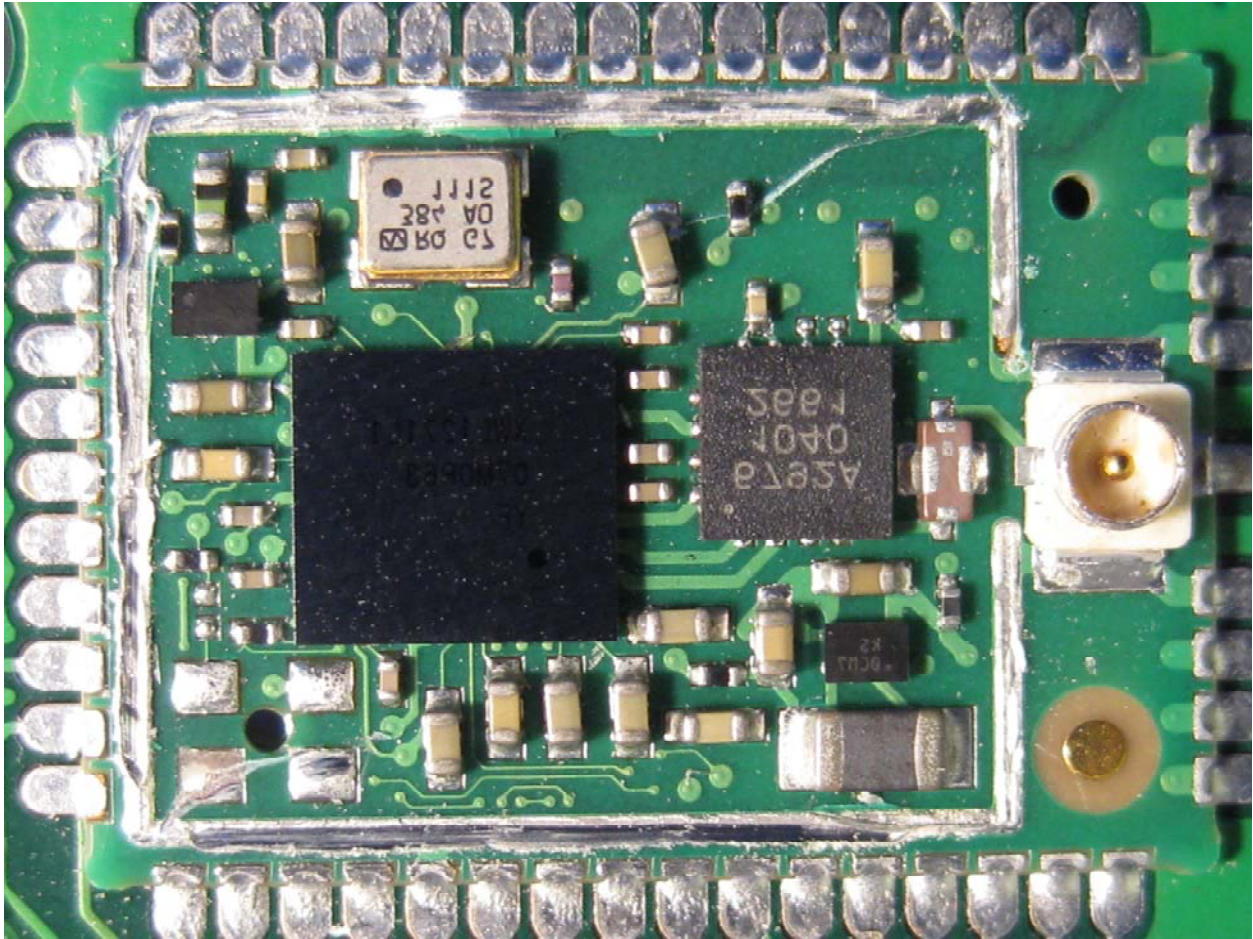

<u>INTERNAL PHOTOS</u>	
Company Name	LS Research, LLC
Model #	TiWi-BLECA
FCC ID #	TFB-BLECA
IC #	5969A-BLECA

Module with Shield Removed