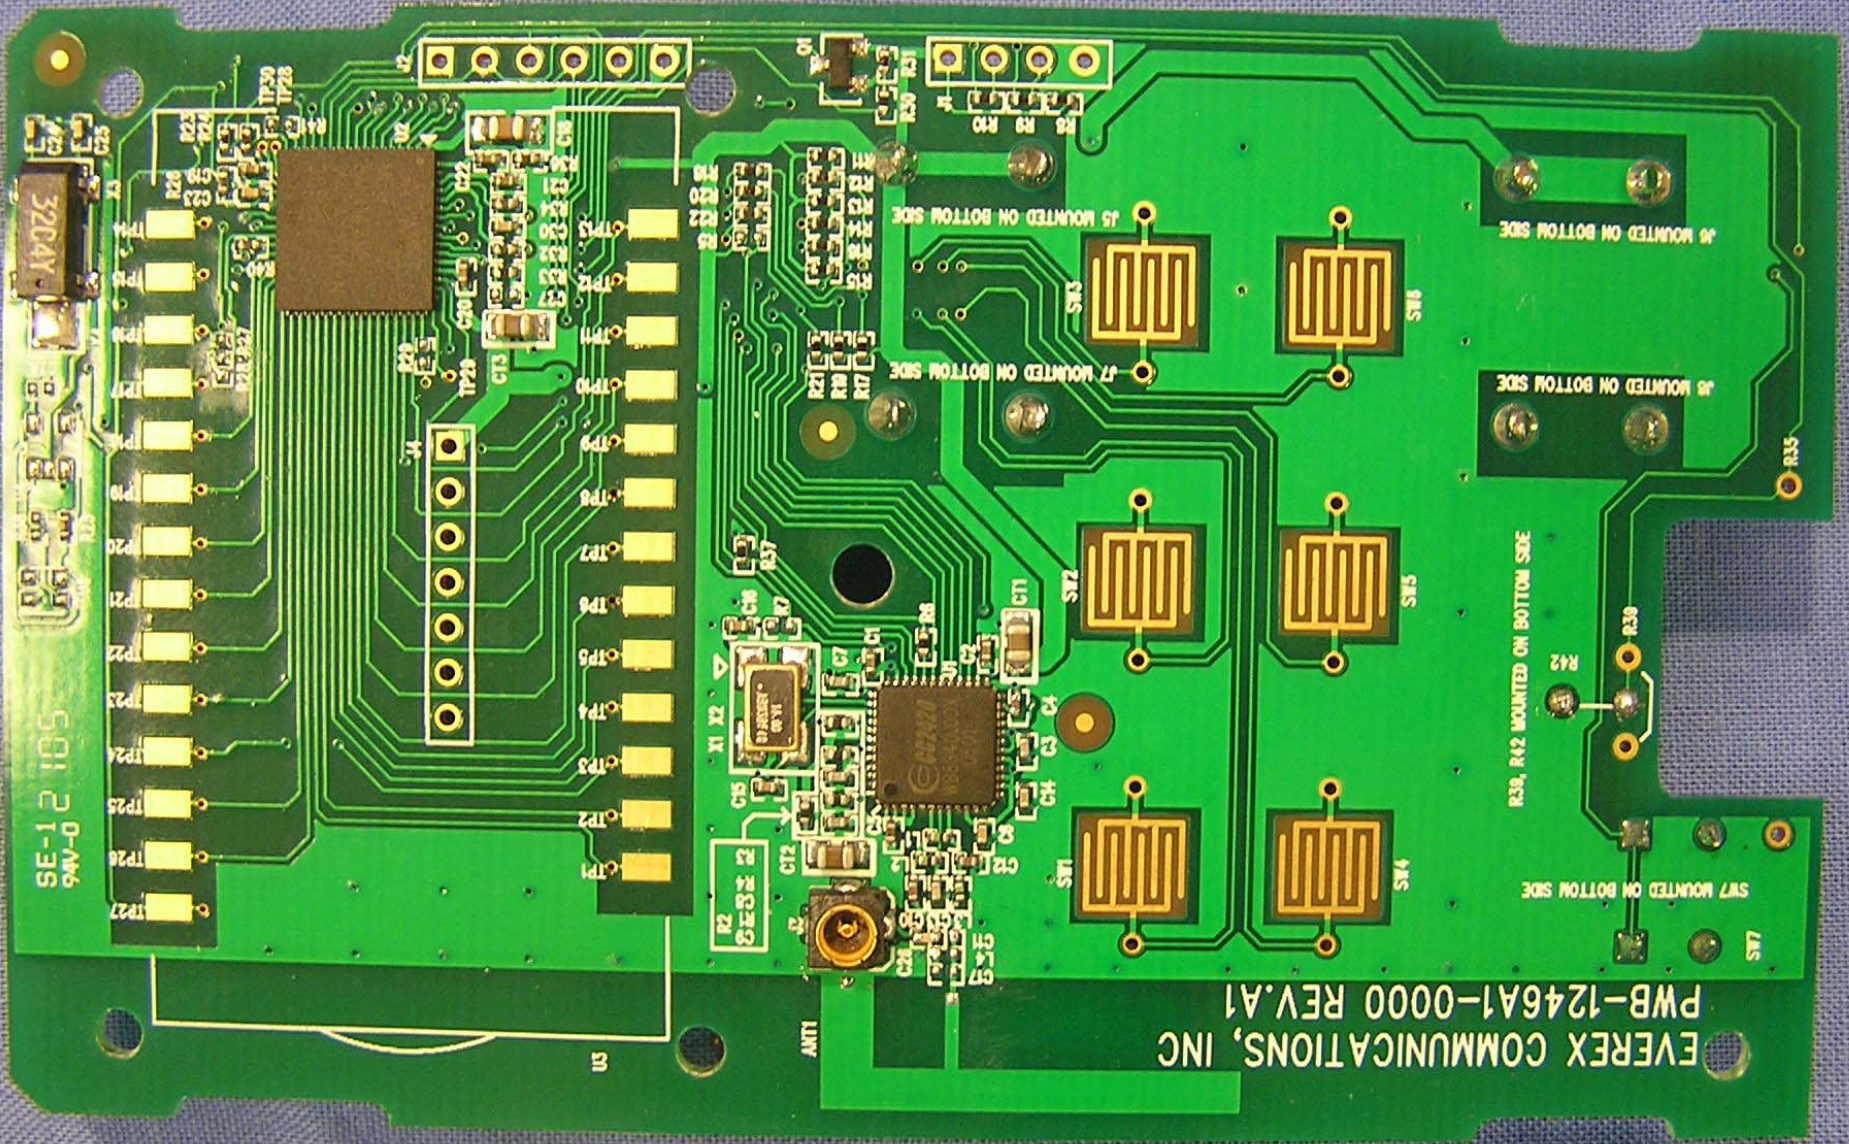

4 5 6 7 8
Flexible Stainless Steel

EVEREX COMMUNICATIONS, INC
PWB-1246A1-0000 REV.A1

SE 12 105
0-AV6
T-35

U5 MOUNTED ON BOTTOM SIDE

U7 MOUNTED ON BOTTOM SIDE

U6 MOUNTED ON BOTTOM SIDE

U8 MOUNTED ON BOTTOM SIDE

R39, R42 MOUNTED ON BOTTOM SIDE

U37 MOUNTED ON BOTTOM SIDE

4

5

6

7

8

Flexible Stainless Steel