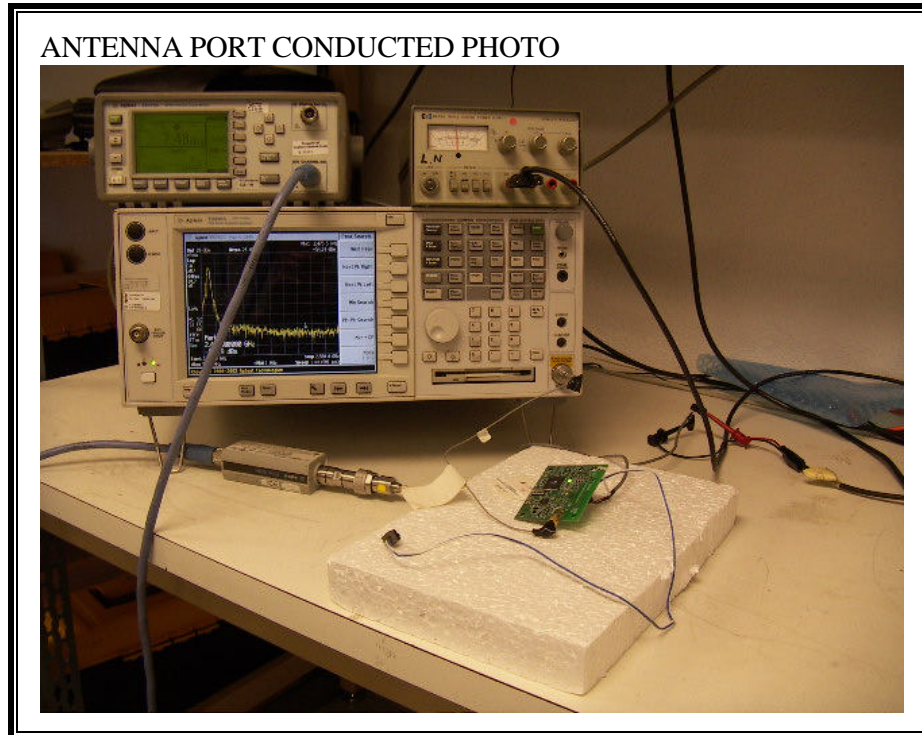

8. SETUP PHOTOS

ANTENNA PORT CONDUCTED RF MEASUREMENT SETUP

RADIATED RF MEASUREMENT SETUP

ABOVE 1GHz

BELOW 1GHz

RADIATED BACK PHOTO

POWERLINE CONDUCTED EMISSIONS MEASUREMENT SETUP

END OF REPORT