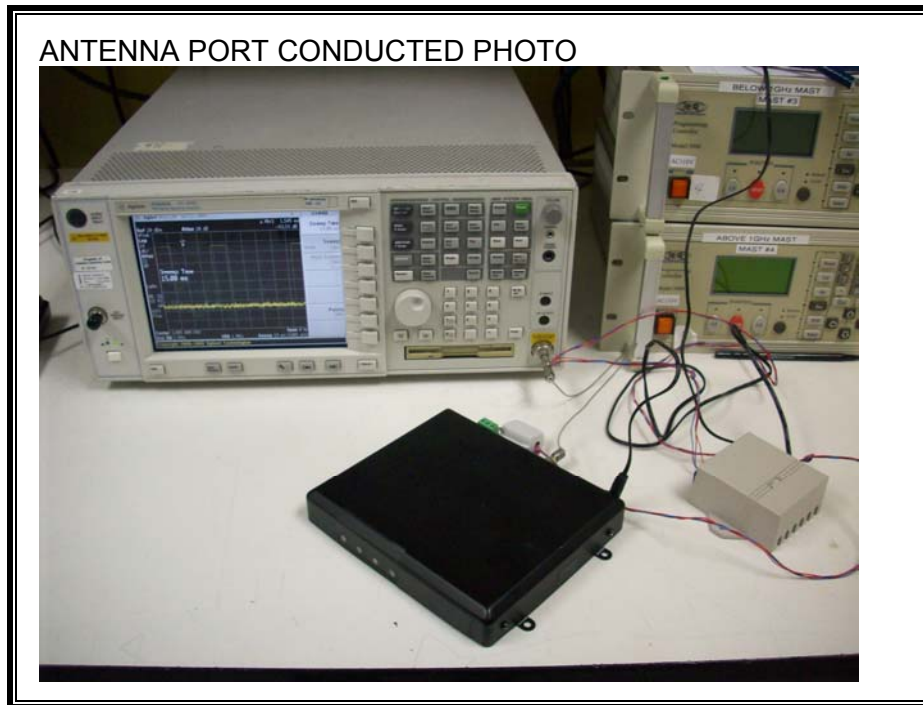

11. SETUP PHOTOS

ANTENNA PORT CONDUCTED RF MEASUREMENT SETUP

Ferrite 742-7111 PHOTO

RADIATED RF MEASUREMENT SETUP

POWERLINE CONDUCTED EMISSIONS MEASUREMENT SETUP

LINE CONDUCTED FRONT PHOTO

LINE CONDUCTED BACK PHOTO