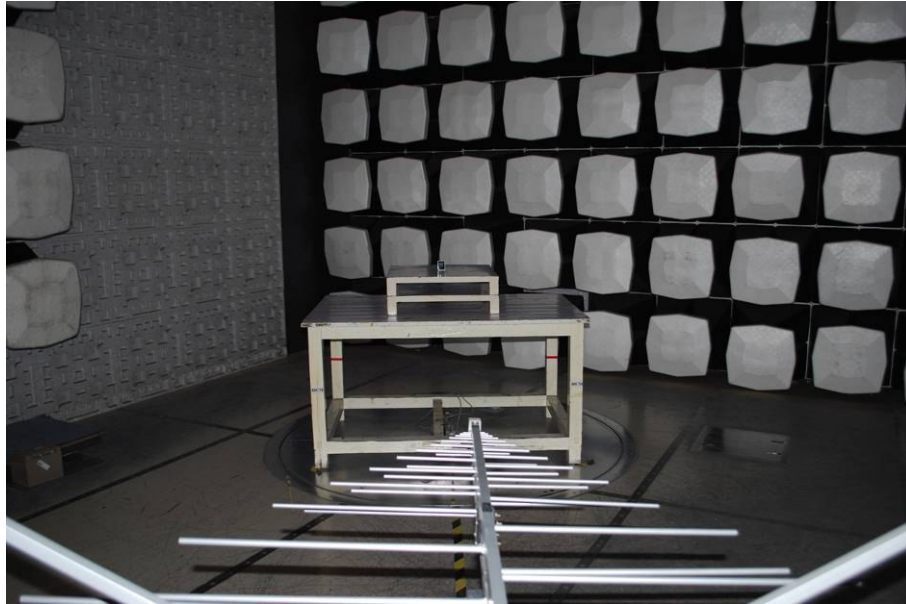

1 Photographs - EUT Test Setup (Test Model No.: S911 Lola)

1.1 Radiated Spurious Emission Test Setup

1.2 Conducted Peak Output Power Test Setup

1.3 Frequency Stability V.S. Voltage Measurement Test Setup

1.4 Conducted Spurious Output Power Test Setup