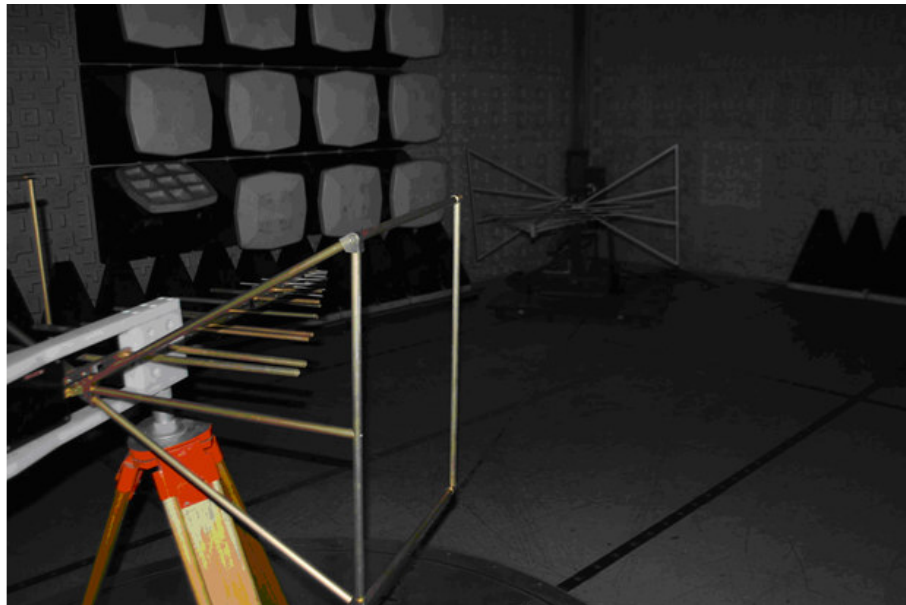

1 Photographs - EUT Test Setup (Test Model No.: S911 Lola)

1.1 Radiated Spurious Emission Test Setup

1.2 Conducted Peak Output Power Test Setup

1.3 Frequency Stability V.S. Voltage Measurement Test Setup

1.4 Conducted Spurious Output Power Test Setup