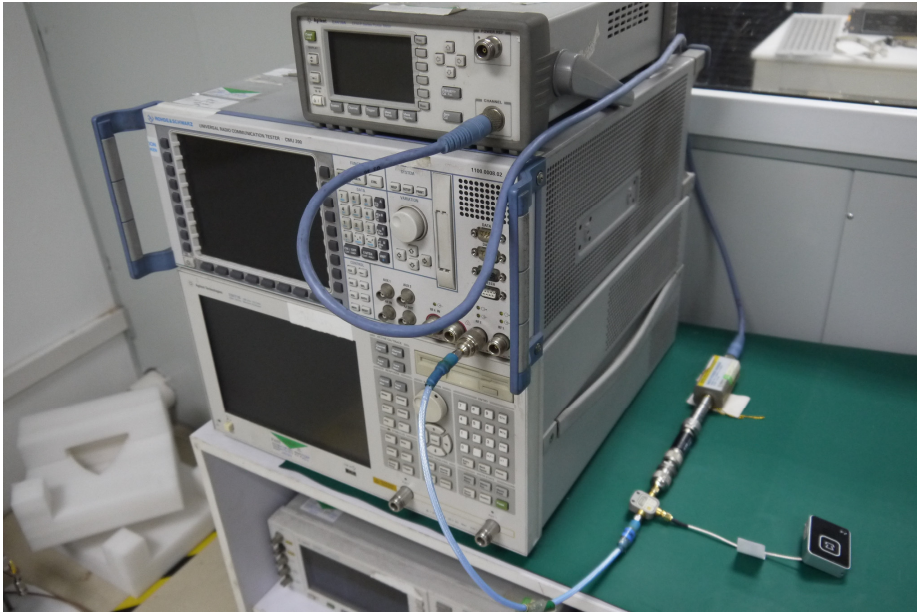

1 Photographs - EUT Test Setup (Test Model No.: S911 Lola)

1.1 Radiated Spurious Emission Test Setup

1.2 Conducted Peak Output Power Test Setup

1.3 Frequency Stability V.S. Voltage Measurement Test Setup

1.4 Conducted Spurious Output Power Test Setup