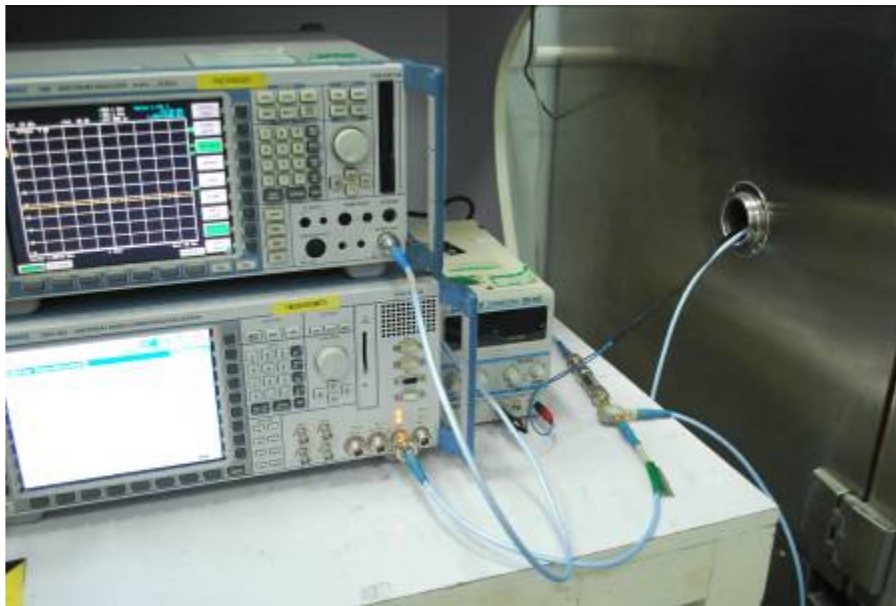

1 Photographs - EUT Test Setup (Test Model No.: S911 Lola)

1.1 Radiated Spurious Emission Test Setup

1.2 Conducted Peak Output Power Test Setup

1.3 Frequency Stability V.S. Voltage Measurement Test Setup

1.4 Conducted Spurious Output Power Test Setup