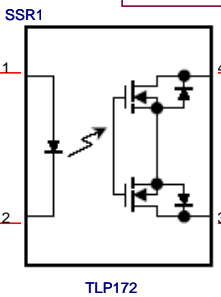

RJ45-1

RJ45-2

Pin1 White Orange  
Pin3 White Green

Pin1 White Orange  
Pin3 White Green

Relay Box

Receiver Box

CTRL+

CTRL-

Title		
NetGuard Relay Box		
Size	Document Number	Rev
A	NetGuard2006-Relay	<RevCod
Date:	Friday, October 06, 2006	Sheet 1 of 1