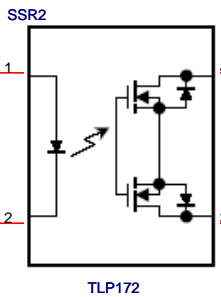

RJ45-1

RJ45-2

Pin1 White Orange  
Pin3 White Green

Pin1 White Orange  
Pin3 White Green

Relay Box

Receiver Box

CTRL+

CTRL-

Title		
NetGuard Relay Box		
Size	Document Number	Rev
A	NetGuard2006-Relay	<RevCod
Date:	Friday, October 06, 2006	Sheet 1 of 1