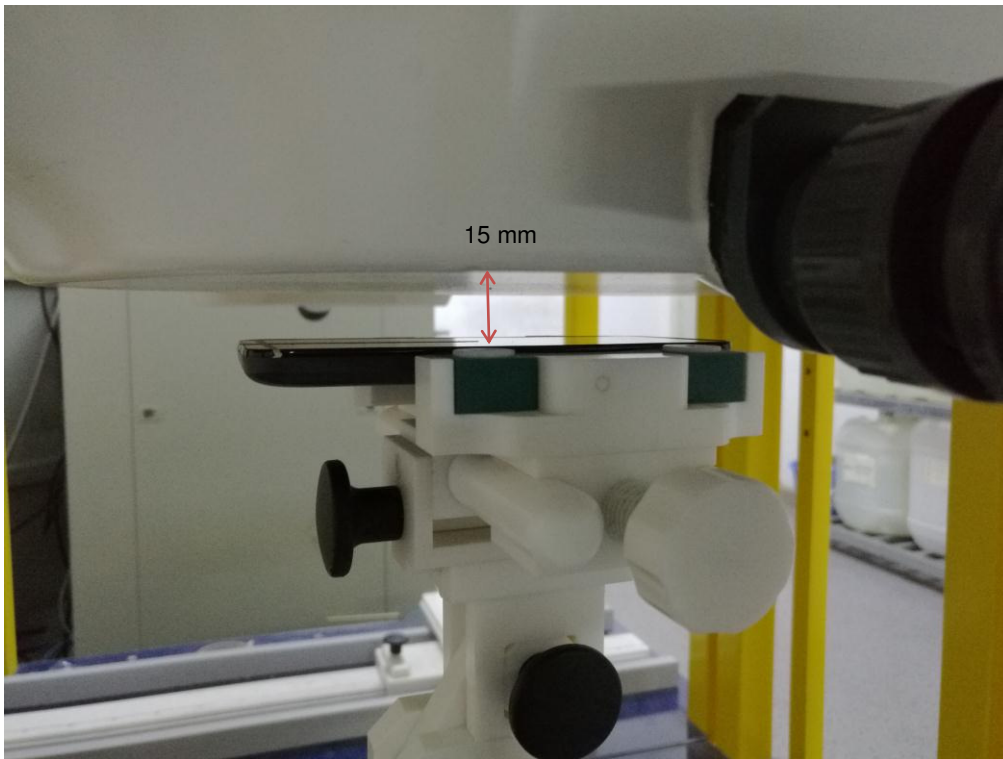

SAR TEST SETUP PHOTOS

Right Head Cheek

Right Head Tilt

Left Head Cheek

Left Head Tilt

Back Side (10mm)

Back Side (15mm)

Front Side (10mm)

Front Side (15mm)

Left Edge (10mm)

Right Edge (10mm)

Bottom Edge (10mm)

Top Edge (10mm)