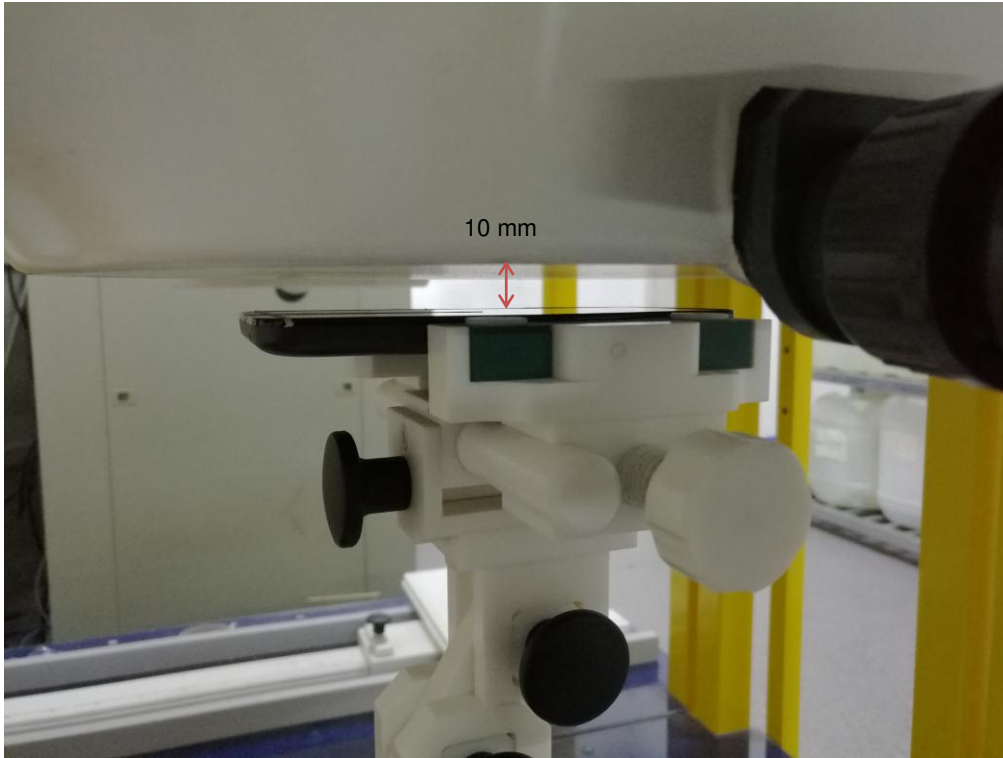

SAR TEST SETUP PHOTOS

Right Head Cheek

Right Head Tilt

Left Head Cheek

Left Head Tilt

Back Side (10mm)

Back Side (15mm)

Front Side (10mm)

Front Side (15mm)

Left Edge (10mm)

Right Edge (10mm)

Bottom Edge (10mm)

Top Edge (10mm)