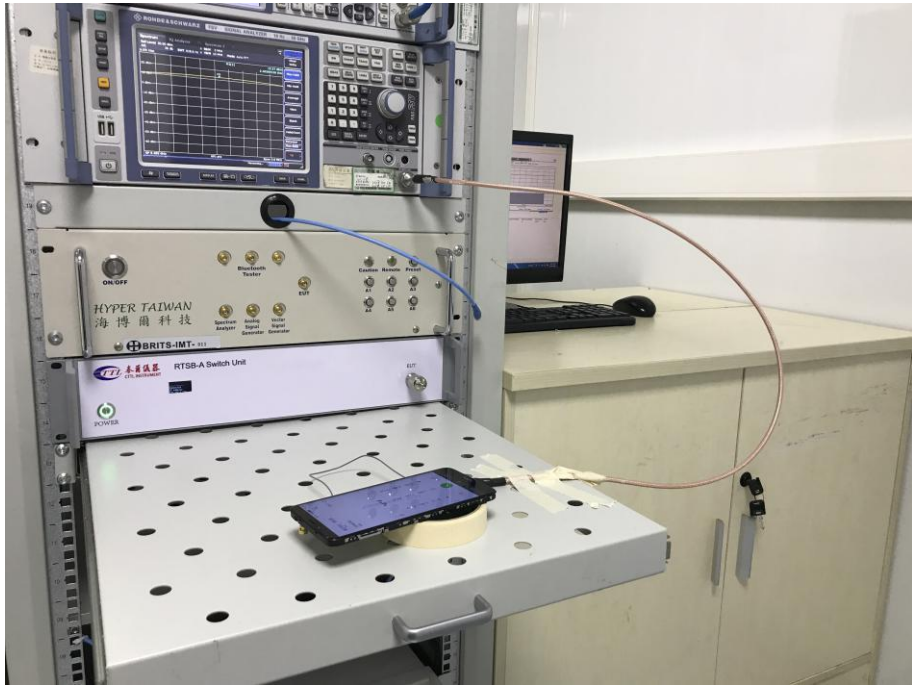

### 1 Radiated Test Photo

Below 30MHz

30 MHz-1 GHz

Close-up

30 MHz-1 GHz-WIFI

Above 1GHz-BT/BLE

Close-up

Above 1GHz-WIFI

Close-up-WIFI

30 MHz-1 GHz-RF

Above 1GHz-RF

Close-up-RF

## 2 Conducted Test Photo

Conducted Test-BT3.0

Conducted Test-WIFI

Conducted Test-BLE

Conducted Test-RF