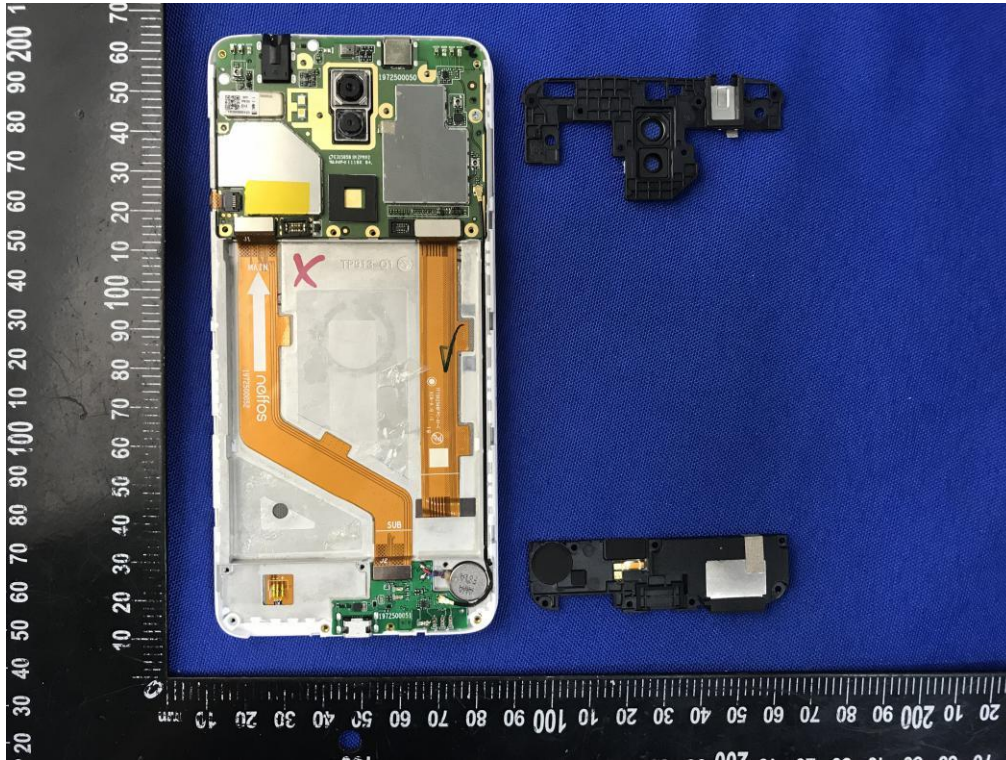

# ANNEX D EUT INTERNAL PHOTOS

EUT UNCOVER VIEW

EUT UNCOVER VIEW

EUT UNCOVER VIEW

EUT UNCOVER VIEW

MAIN BOARD TOP VIEW (WITH SHIELDING)

MAIN BOARD REAR VIEW (WITH SHIELDING)

MAIN BOARD TOP VIEW (WITHOUT SHIELDING)

MAIN BOARD REAR VIEW (WITHOUT SHIELDING)

MAIN BOARD TOP VIEW

MAIN BOARD REAR VIEW

Battery Photo (FRONT)

Battery Photo (REAR)