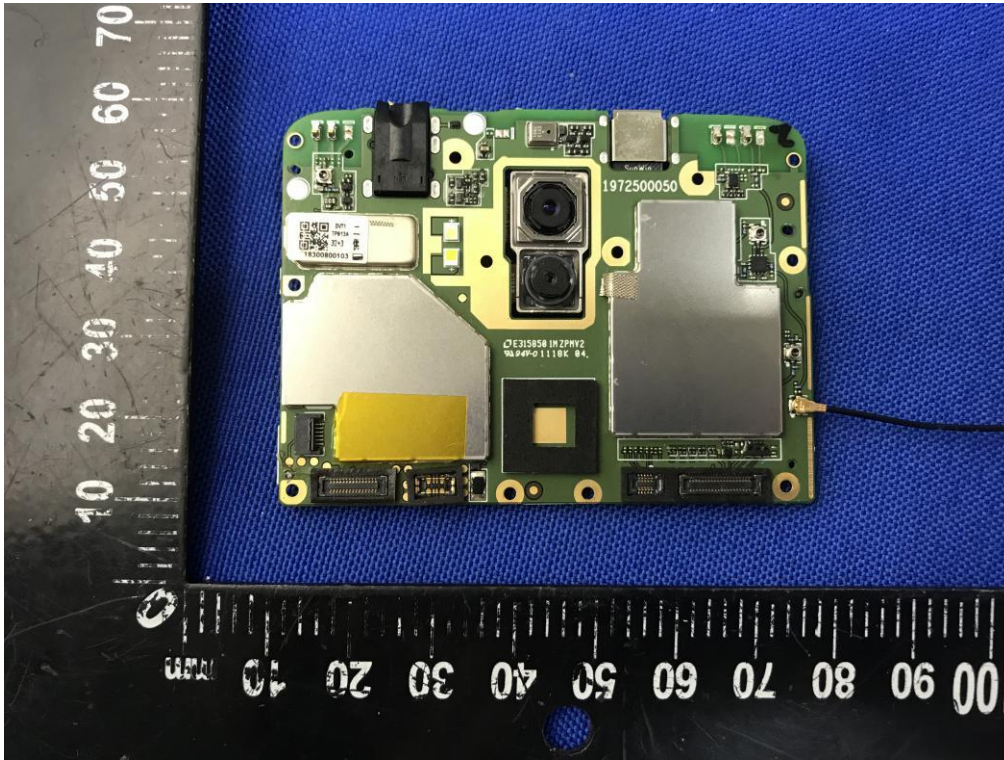

# ANNEX D EUT INTERNAL PHOTOS

EUT UNCOVER VIEW

EUT UNCOVER VIEW

EUT UNCOVER VIEW

EUT UNCOVER VIEW

MAIN BOARD TOP VIEW (WITH SHIELDING)

MAIN BOARD REAR VIEW (WITH SHIELDING)

MAIN BOARD TOP VIEW (WITHOUT SHIELDING)

MAIN BOARD REAR VIEW (WITHOUT SHIELDING)

MAIN BOARD TOP VIEW

MAIN BOARD REAR VIEW

Battery Photo (FRONT)

Battery Photo (REAR)