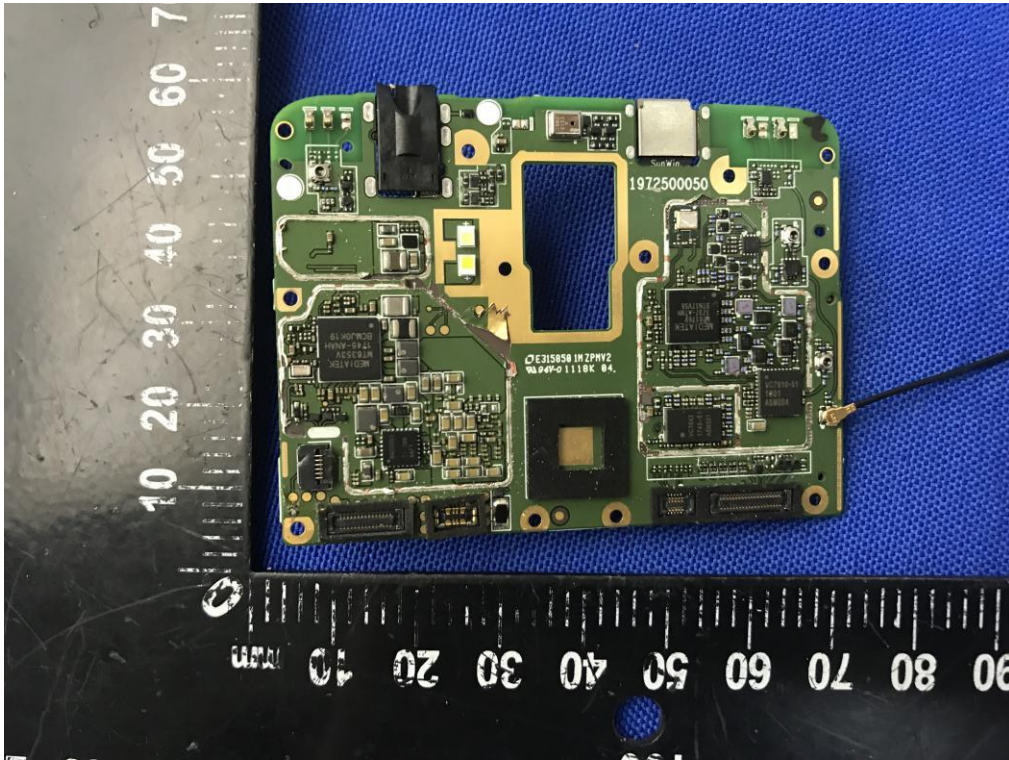

# ANNEX D EUT INTERNAL PHOTOS

EUT UNCOVER VIEW

EUT UNCOVER VIEW

EUT UNCOVER VIEW

EUT UNCOVER VIEW

MAIN BOARD TOP VIEW (WITH SHIELDING)

MAIN BOARD REAR VIEW (WITH SHIELDING)

MAIN BOARD TOP VIEW (WITHOUT SHIELDING)

MAIN BOARD REAR VIEW (WITHOUT SHIELDING)

MAIN BOARD TOP VIEW

MAIN BOARD REAR VIEW

Battery Photo (FRONT)

Battery Photo (REAR)