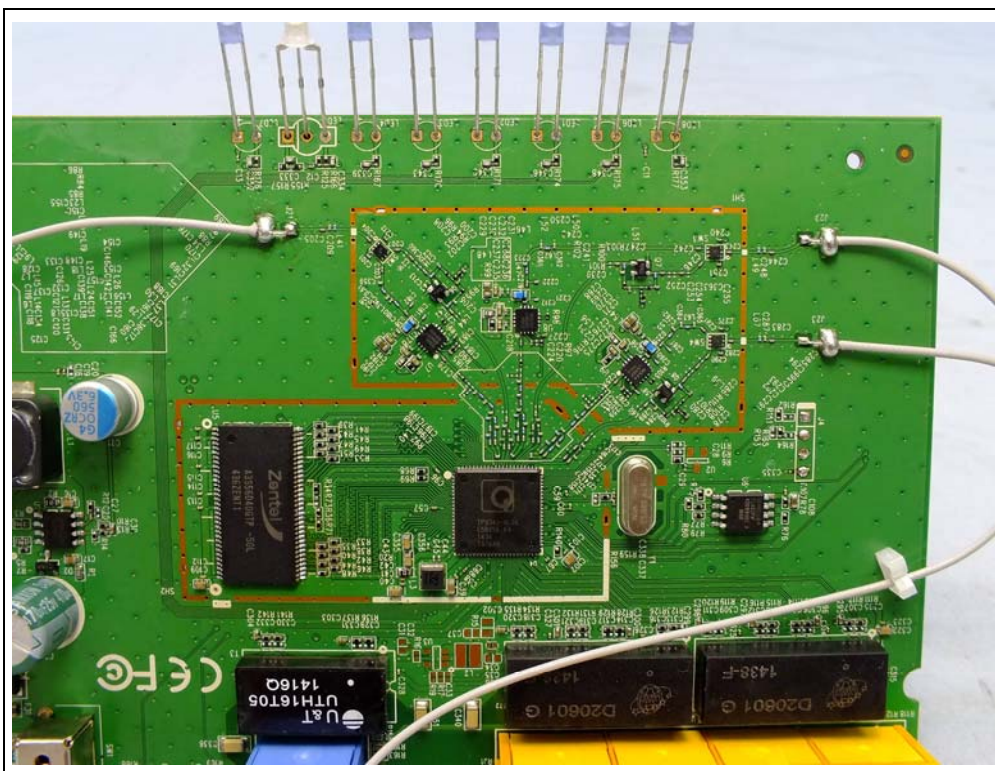

EUT Model: TL-WR941ND

EUT Mode: TL-WR940N