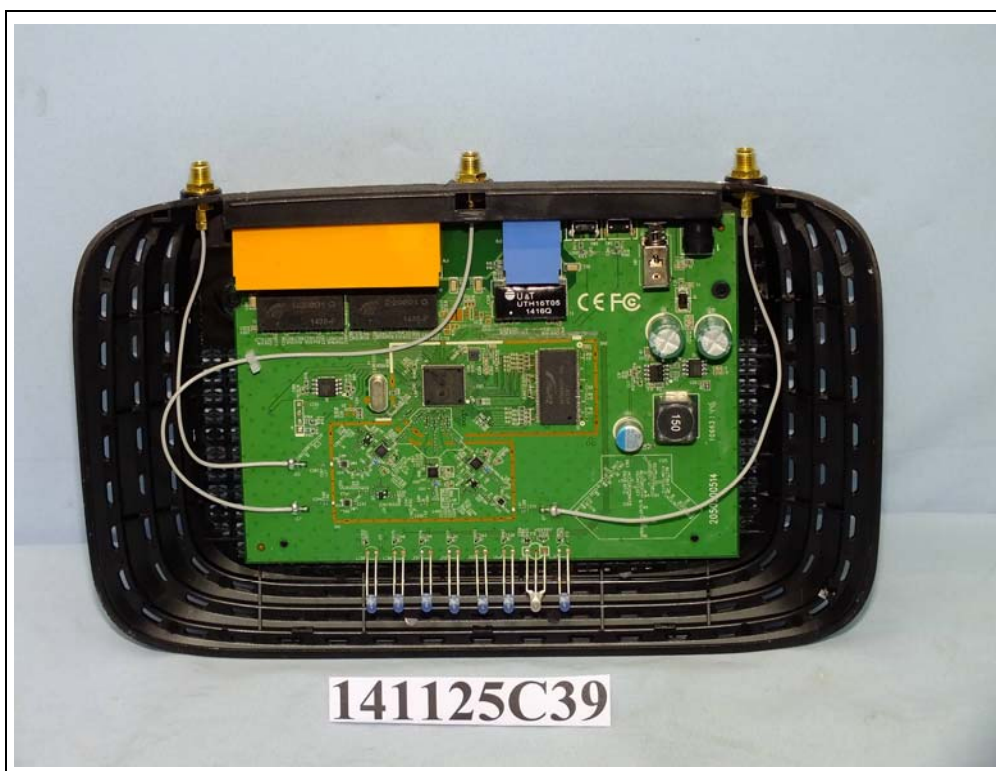

EUT Model: TL-WR941ND

EUT Mode: TL-WR940N