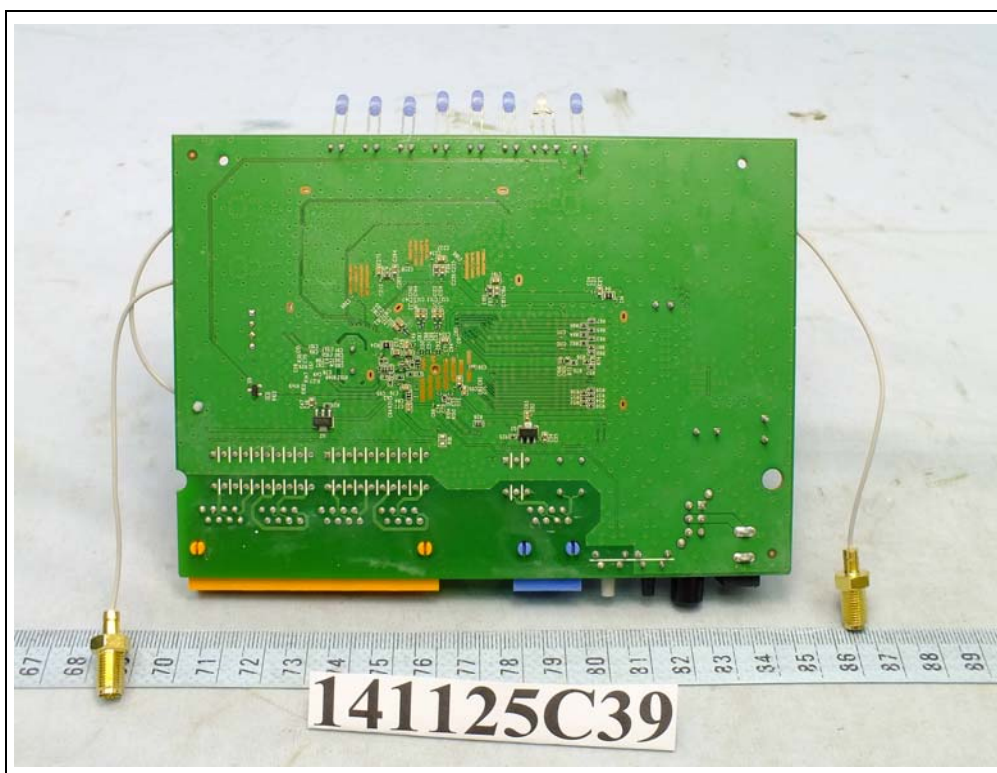

EUT Model: TL-WR941ND

EUT Mode: TL-WR940N