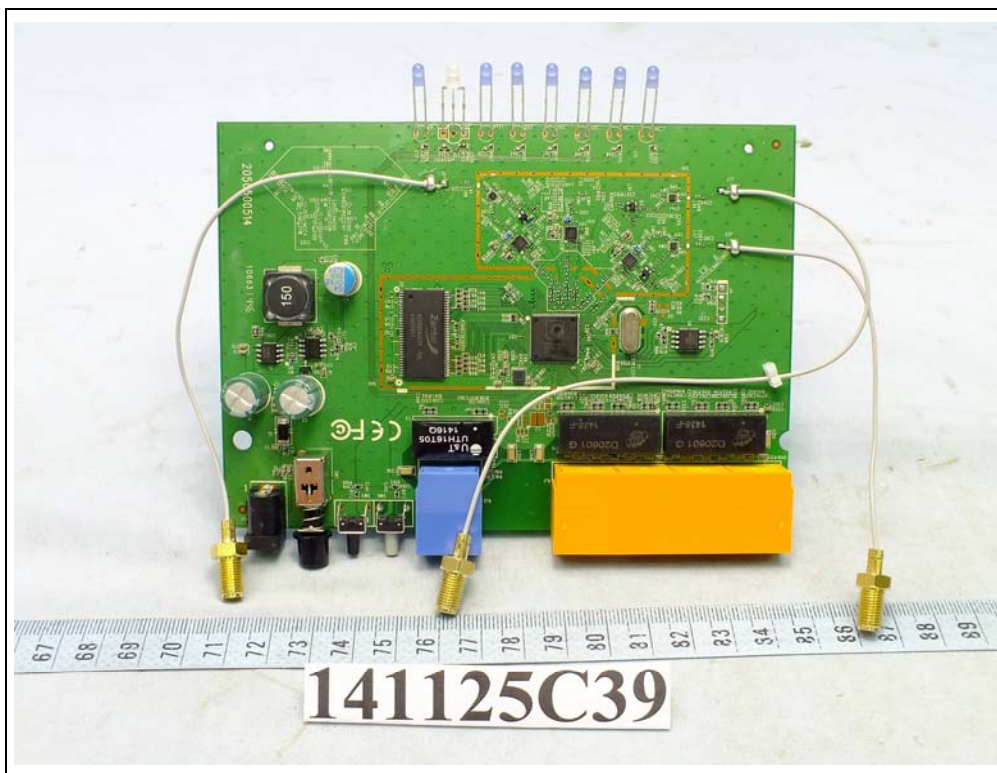

EUT Model: TL-WR941ND

EUT Mode: TL-WR940N