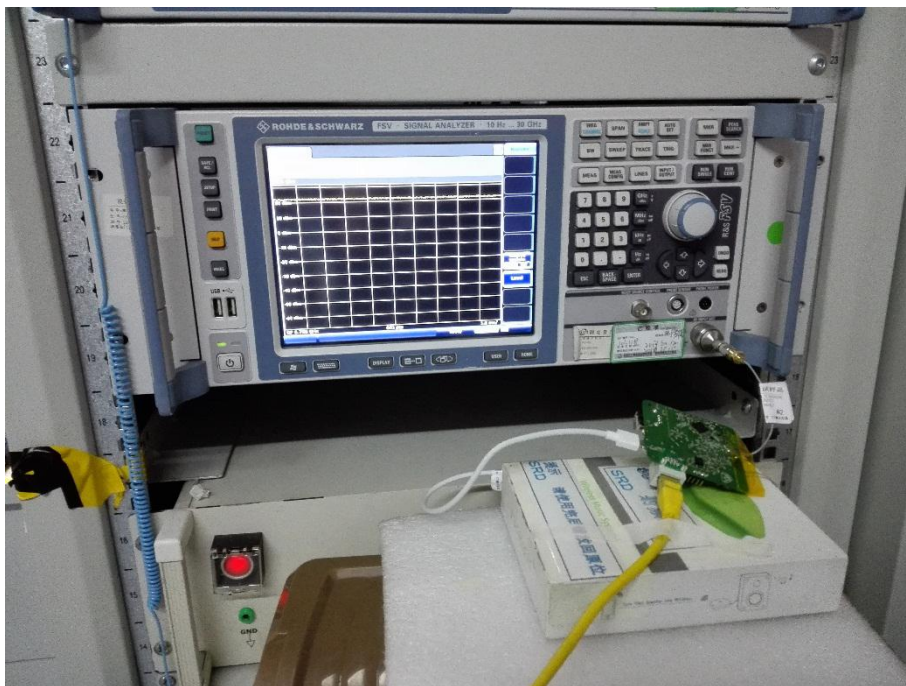

ANNEX B TEST SETUP PHOTOS

1 Radiated Test Photo

Below 30MHz

30 MHz-1 GHz

Close-Up

Above 1GHz

Close-Up

2 Conducted Test Photo

Conducted Test-2.4G WLAN

Conducted Test-5G WLAN

3 Conducted Emission

Conducted Emission Test-1

Conducted Emission Test-2