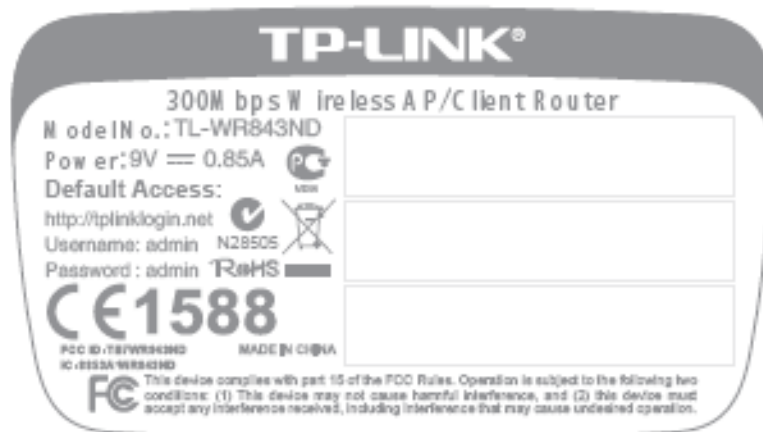

## LABEL LOCATION

The label will be permanently affixed at a conspicuous location on the device.

FCC ID : **TE7WR843ND**