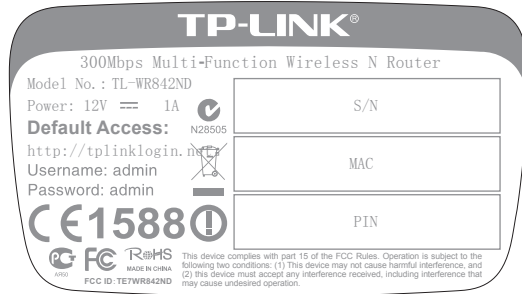

料号:

68.48*39mm, 6R

文字已转曲

The label will be pasted on the blank place on the bottom of the EUT.