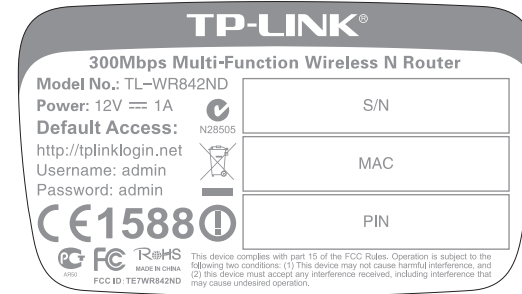

料号:

68.48*39mm, 6R

文字已转曲

The label will be pasted on the blank place on the bottom of the EUT.