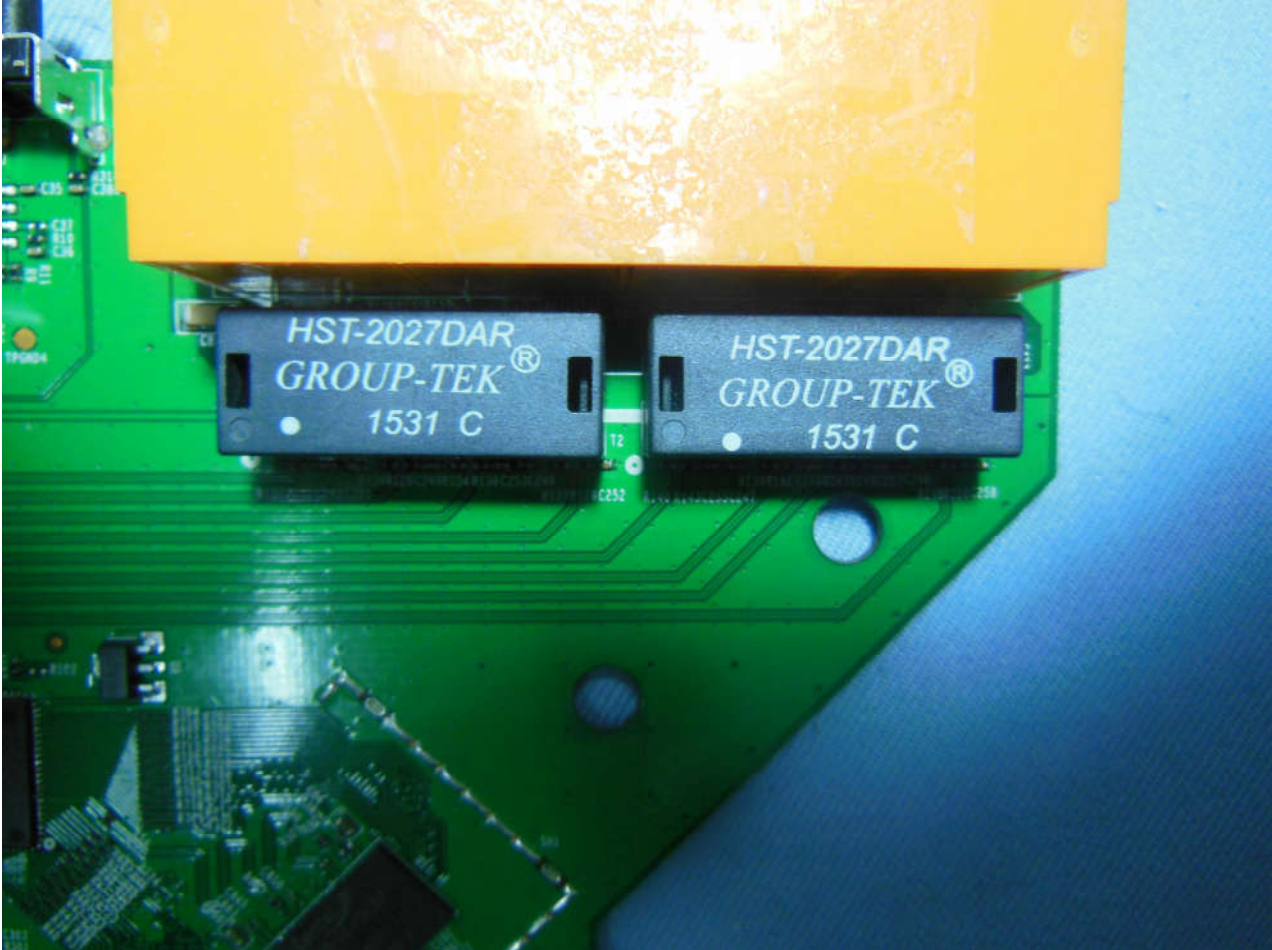

3. Internal Photograph of EUT

Brand Name: TP-LINK; Model Name: TL-WR841HP

Brand Name: TP-LINK; Model Name: TL-WR841HP

Brand Name: TP-LINK; Model Name: TL-WR841HP

Brand Name: TP-LINK; Model Name: TL-WR841HP

Brand Name: TP-LINK; Model Name: TL-WR841HP

Brand Name: TP-LINK; Model Name: TL-WR841HP

Brand Name: TP-LINK; Model Name: TL-WR841HP

Brand Name: TP-LINK; Model Name: TL-WR841HP

Brand Name: TP-LINK; Model Name: TL-WR841HP