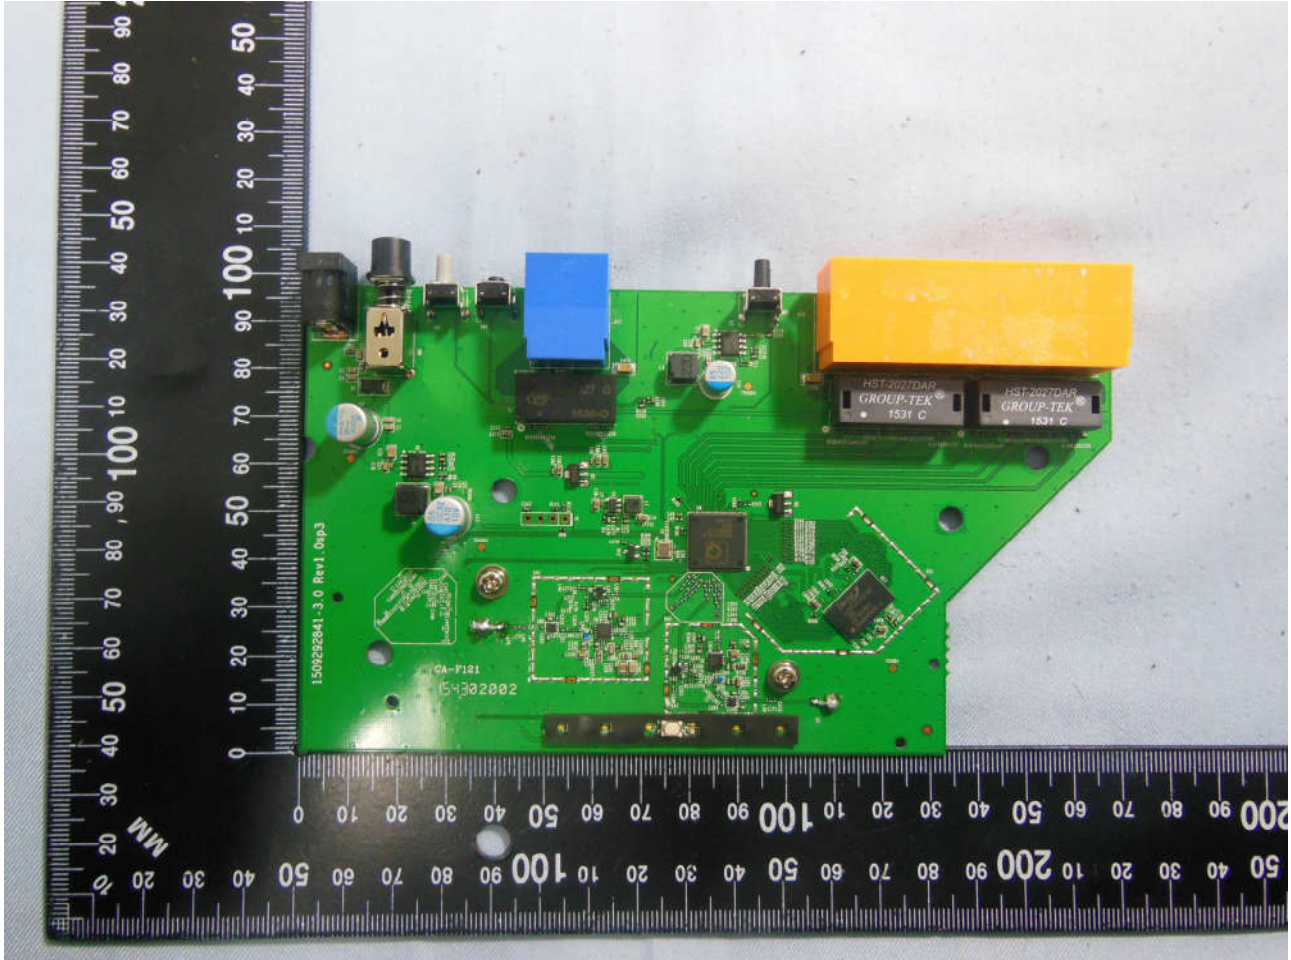

3. Internal Photograph of EUT

Brand Name: TP-LINK; Model Name: TL-WR841HP

Brand Name: TP-LINK; Model Name: TL-WR841HP

Brand Name: TP-LINK; Model Name: TL-WR841HP

Brand Name: TP-LINK; Model Name: TL-WR841HP