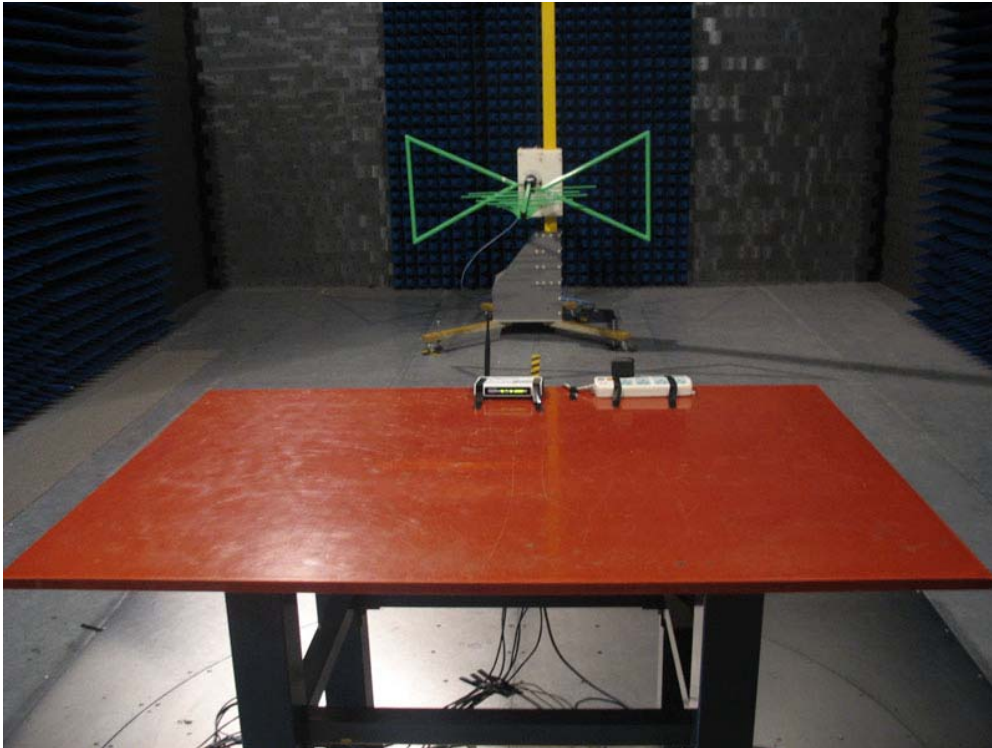

54M Wireless Router(TL-WR340G,TL-WR340GD)

Test Photographs

Test Mode: Mode 1: Transmit by 802.11b

Description: Front View of Radiated Test (Under 1GHz)

Test Mode: Mode 1: Transmit by 802.11b

Description: Back View of Radiated Test (Under 1GHz)

Test Mode: Mode 1: Transmit by 802.11b

Description: Front View of Radiated Test (Above 1GHz)

Test Mode: Mode 1: Transmit by 802.11b

Description: Back View of Radiated Test (Above 1GHz)

Test Mode: Mode 2: Transmit by 802.11g

Description: Front View of Radiated Test (Under 1GHz)

Test Mode: Mode 2: Transmit by 802.11g

Description: Back View of Radiated Test (Under 1GHz)

Test Mode: Mode 2: Transmit by 802.11g

Description: Front View of Radiated Test (Above 1GHz)

Test Mode: Mode 2: Transmit by 802.11g

Description: Back View of Radiated Test (Above 1GHz)