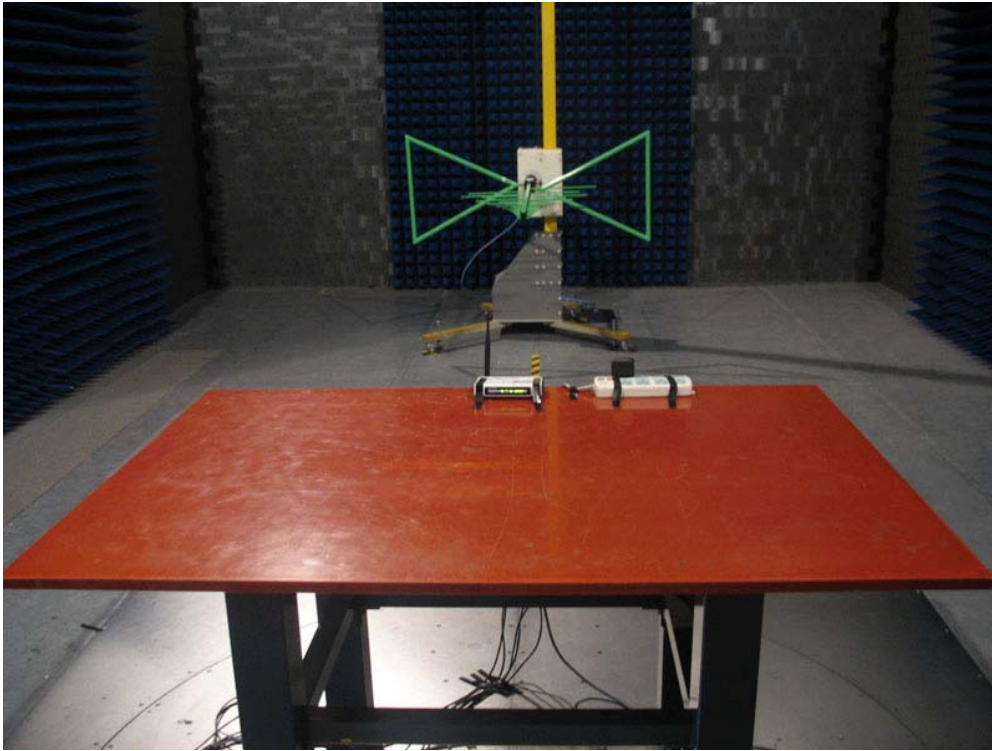

54M Wireless Router(TL-WR340G,TL-WR340GD)

Test Photographs

Test Mode: Mode 1: Transmit by 802.11b

Description: Front View of Radiated Test (Under 1GHz)

Test Mode: Mode 1: Transmit by 802.11b

Description: Back View of Radiated Test (Under 1GHz)

Test Mode: Mode 1: Transmit by 802.11b

Description: Front View of Radiated Test (Above 1GHz)

Test Mode: Mode 1: Transmit by 802.11b

Description: Back View of Radiated Test (Above 1GHz)

Test Mode: Mode 2: Transmit by 802.11g

Description: Front View of Radiated Test (Under 1GHz)

Test Mode: Mode 2: Transmit by 802.11g

Description: Back View of Radiated Test (Under 1GHz)

Test Mode: Mode 2: Transmit by 802.11g

Description: Front View of Radiated Test (Above 1GHz)

Test Mode: Mode 2: Transmit by 802.11g

Description: Back View of Radiated Test (Above 1GHz)