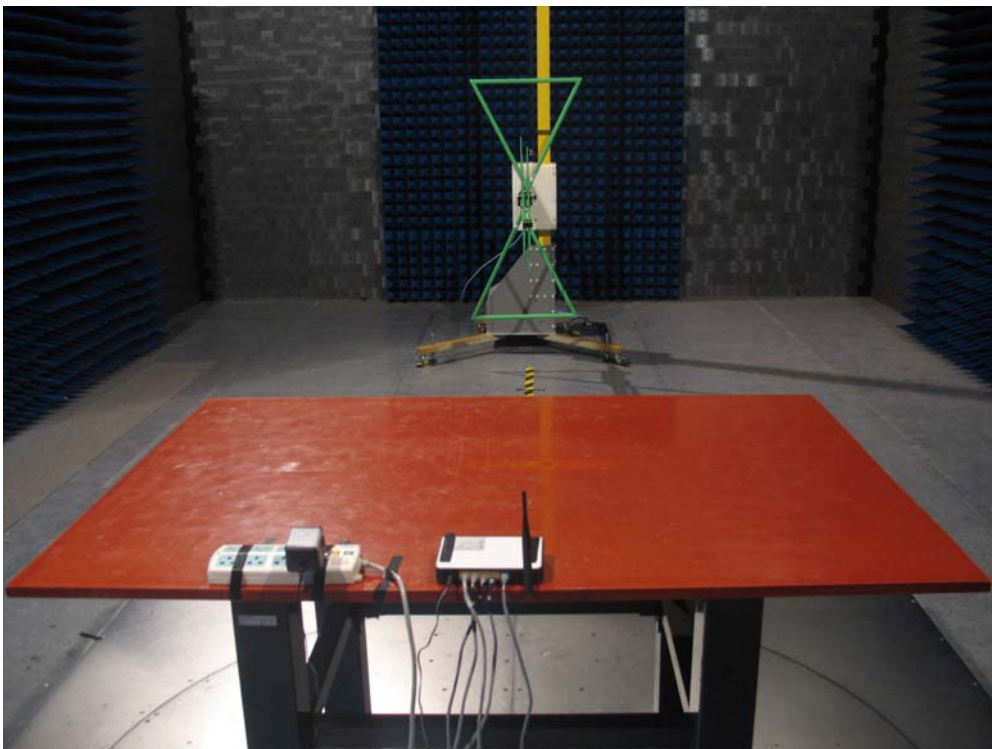

54M Wireless Router(TL-WR340G,TL-WR340GD)

Test Photographs

Test Mode: Mode 1: Transmit by 802.11b

Description: Front View of Radiated Test (Under 1GHz)

Test Mode: Mode 1: Transmit by 802.11b

Description: Back View of Radiated Test (Under 1GHz)

Test Mode: Mode 1: Transmit by 802.11b

Description: Front View of Radiated Test (Above 1GHz)

Test Mode: Mode 1: Transmit by 802.11b

Description: Back View of Radiated Test (Above 1GHz)

Test Mode: Mode 2: Transmit by 802.11g

Description: Front View of Radiated Test (Under 1GHz)

Test Mode: Mode 2: Transmit by 802.11g

Description: Back View of Radiated Test (Under 1GHz)

Test Mode: Mode 2: Transmit by 802.11g

Description: Front View of Radiated Test (Above 1GHz)

Test Mode: Mode 2: Transmit by 802.11g

Description: Back View of Radiated Test (Above 1GHz)