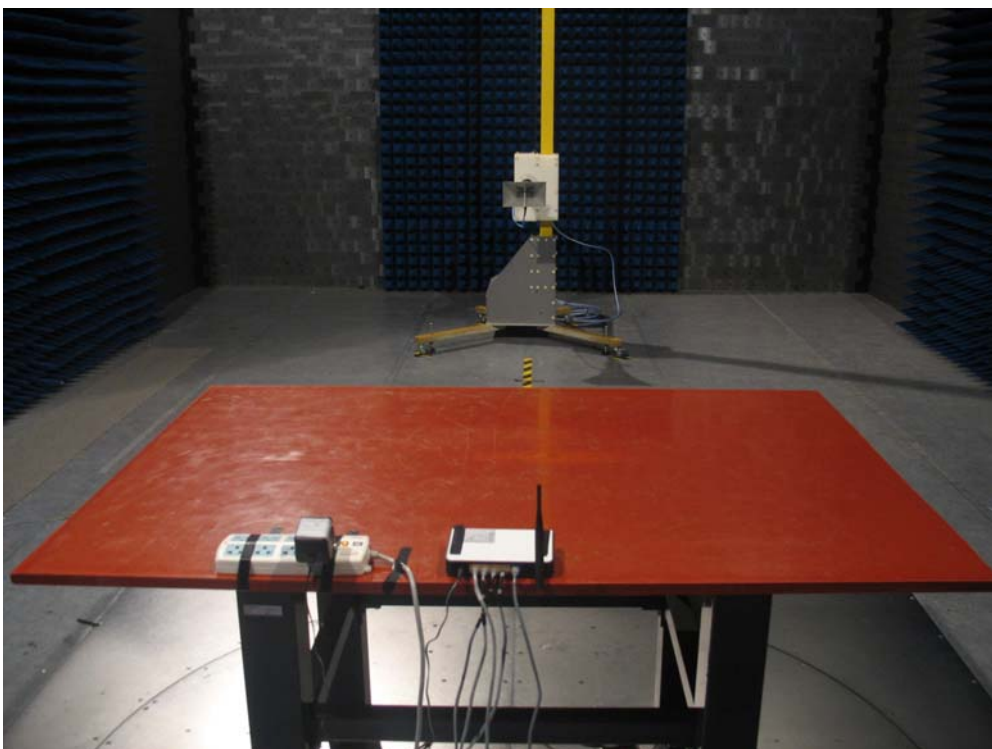

54M Wireless Router(TL-WR340G,TL-WR340GD)

Test Photographs

Test Mode: Mode 1: Transmit by 802.11b

Description: Front View of Radiated Test (Under 1GHz)

Test Mode: Mode 1: Transmit by 802.11b

Description: Back View of Radiated Test (Under 1GHz)

Test Mode: Mode 1: Transmit by 802.11b

Description: Front View of Radiated Test (Above 1GHz)

Test Mode: Mode 1: Transmit by 802.11b

Description: Back View of Radiated Test (Above 1GHz)

Test Mode: Mode 2: Transmit by 802.11g

Description: Front View of Radiated Test (Under 1GHz)

Test Mode: Mode 2: Transmit by 802.11g

Description: Back View of Radiated Test (Under 1GHz)

Test Mode: Mode 2: Transmit by 802.11g

Description: Front View of Radiated Test (Above 1GHz)

Test Mode: Mode 2: Transmit by 802.11g

Description: Back View of Radiated Test (Above 1GHz)