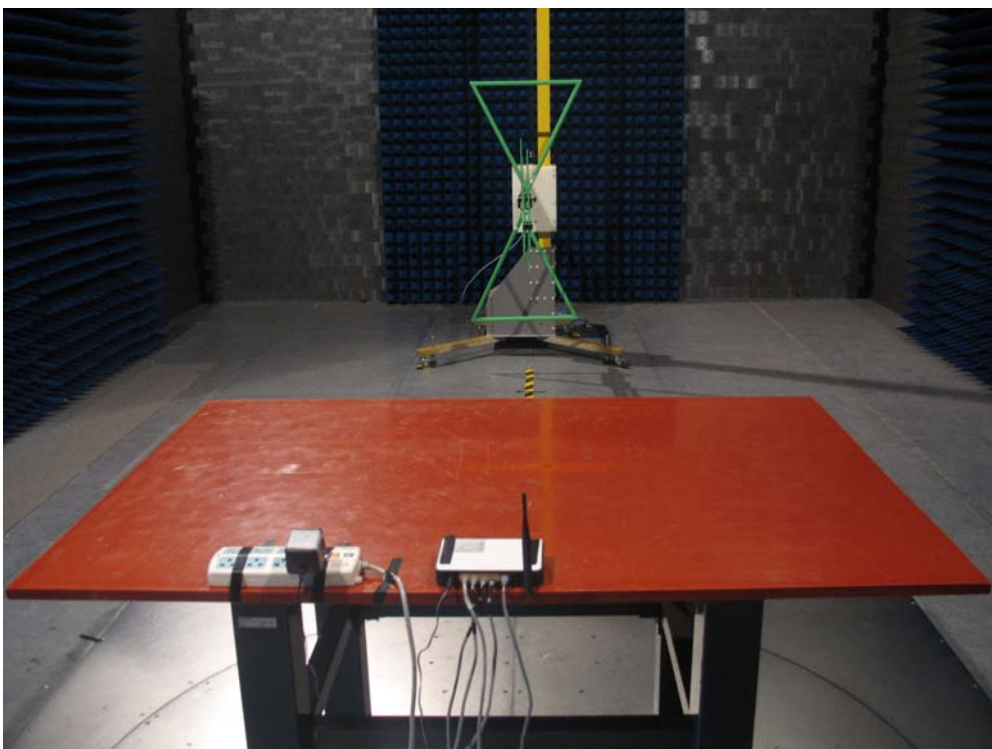

54M Wireless Router(TL-WR340G,TL-WR340GD)

Test Photographs

Test Mode: Mode 1: Transmit by 802.11b

Description: Front View of Radiated Test (Under 1GHz)

Test Mode: Mode 1: Transmit by 802.11b

Description: Back View of Radiated Test (Under 1GHz)

Test Mode: Mode 1: Transmit by 802.11b

Description: Front View of Radiated Test (Above 1GHz)

Test Mode: Mode 1: Transmit by 802.11b

Description: Back View of Radiated Test (Above 1GHz)

Test Mode: Mode 2: Transmit by 802.11g

Description: Front View of Radiated Test (Under 1GHz)

Test Mode: Mode 2: Transmit by 802.11g

Description: Back View of Radiated Test (Under 1GHz)

Test Mode: Mode 2: Transmit by 802.11g

Description: Front View of Radiated Test (Above 1GHz)

Test Mode: Mode 2: Transmit by 802.11g

Description: Back View of Radiated Test (Above 1GHz)