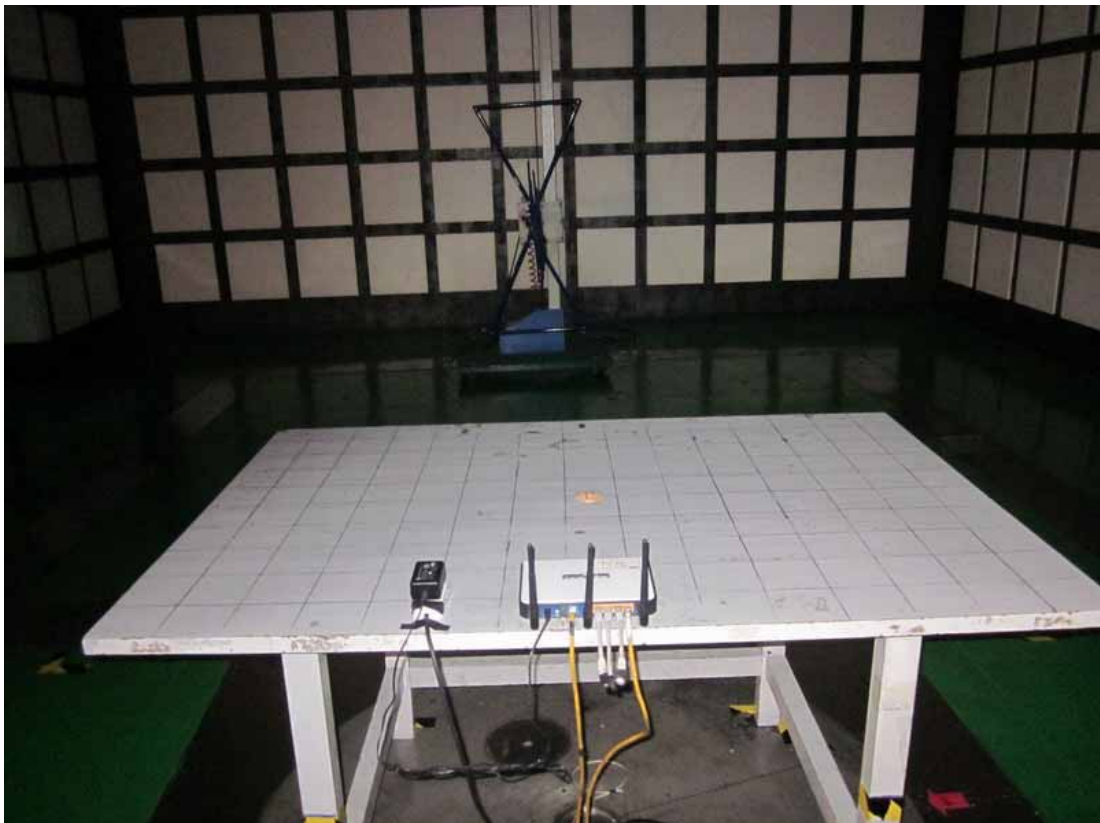

FCC ID:TE7WR1043NX

13. PHOTOGRAPH OF TEST

13.1. Photos of Power Line Conducted Emission Test

FCC ID:TE7WR1043NX

13.2.Photos of Radiated Emission Test

FCC ID:TE7WR1043NX

(Above 1000MHz)