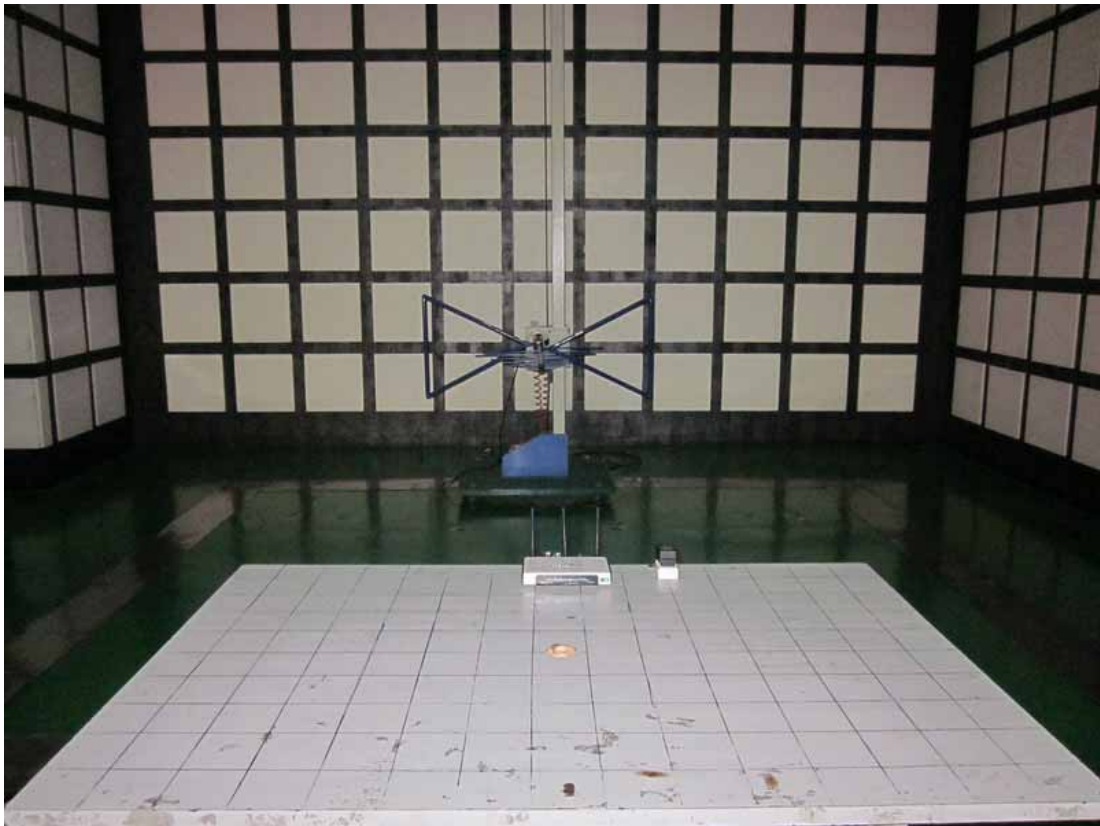

FCC ID:TE7WR1043NX

13. PHOTOGRAPH OF TEST

13.1. Photos of Power Line Conducted Emission Test

FCC ID:TE7WR1043NX

13.2.Photos of Radiated Emission Test

FCC ID:TE7WR1043NX

(Above 1000MHz)