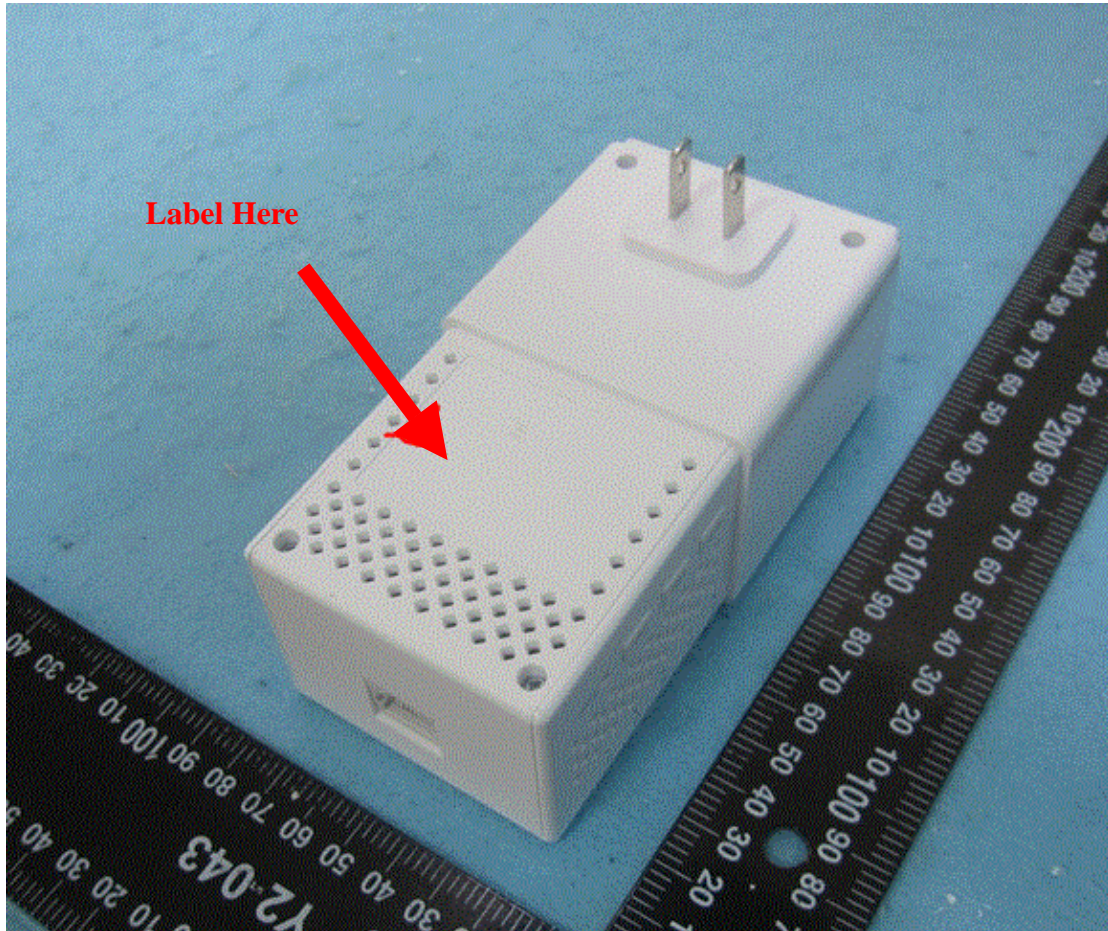

Label Location

	Model: TL-WPA7510
AC750 Wi-Fi Range Extender, AV1000 Powerline Edition	
Power: 100-240V~ 50/60Hz 0.2A	 
Default Wireless Access:	
http://tplinkplc.net	
Username: admin	
Password: admin	
 	
MADE IN CHINA 	
 IC: 8853A-WPA7510V2 FCC ID: TE7WPA7510V2	