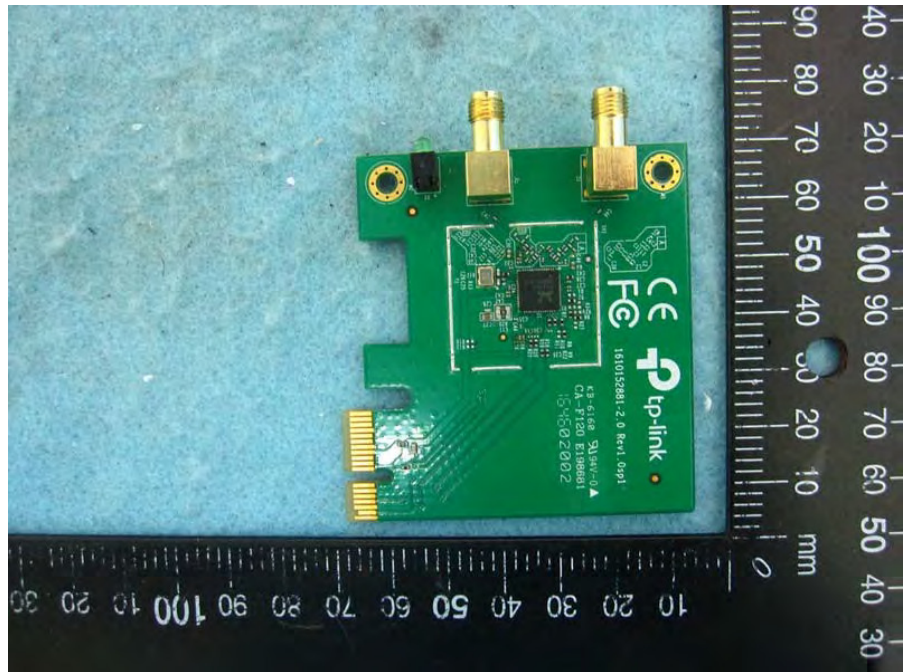

Brand Name: TP-Link Model No.: TL-WN881ND

Antenna