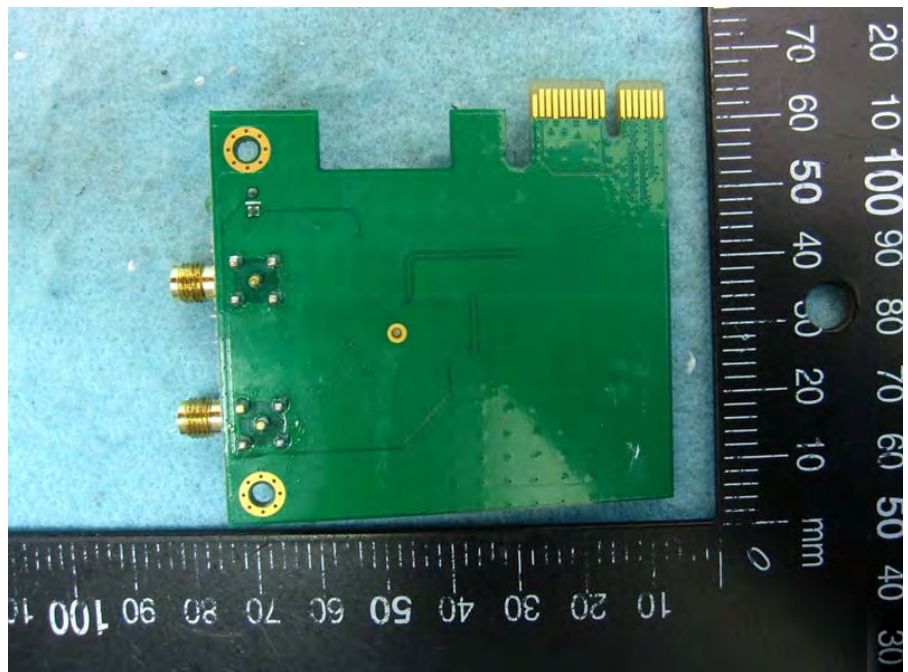

Brand Name: TP-Link Model No.: TL-WN881ND

Antenna