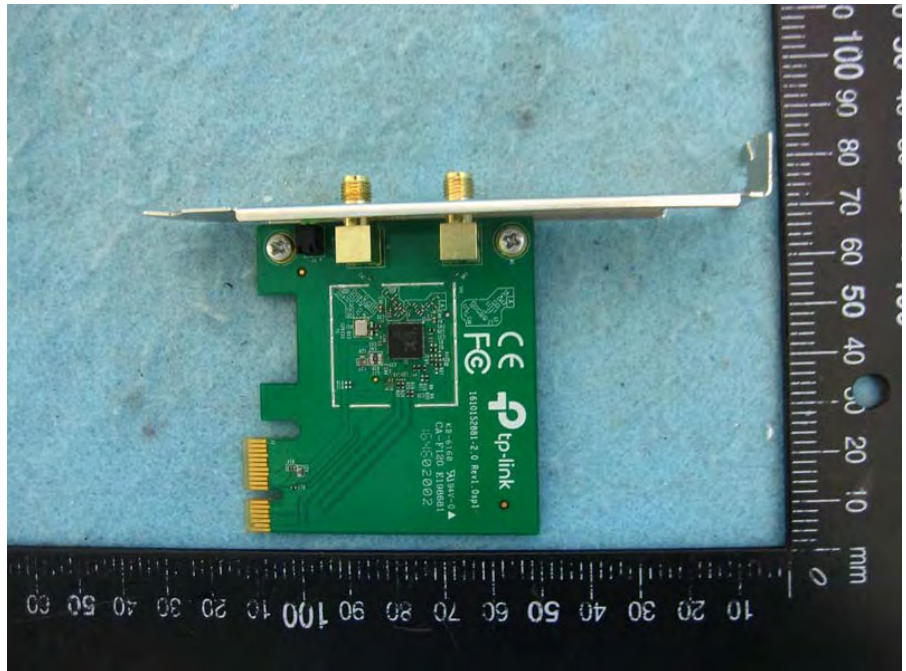

Brand Name: TP-Link Model No.: TL-WN881ND

Antenna