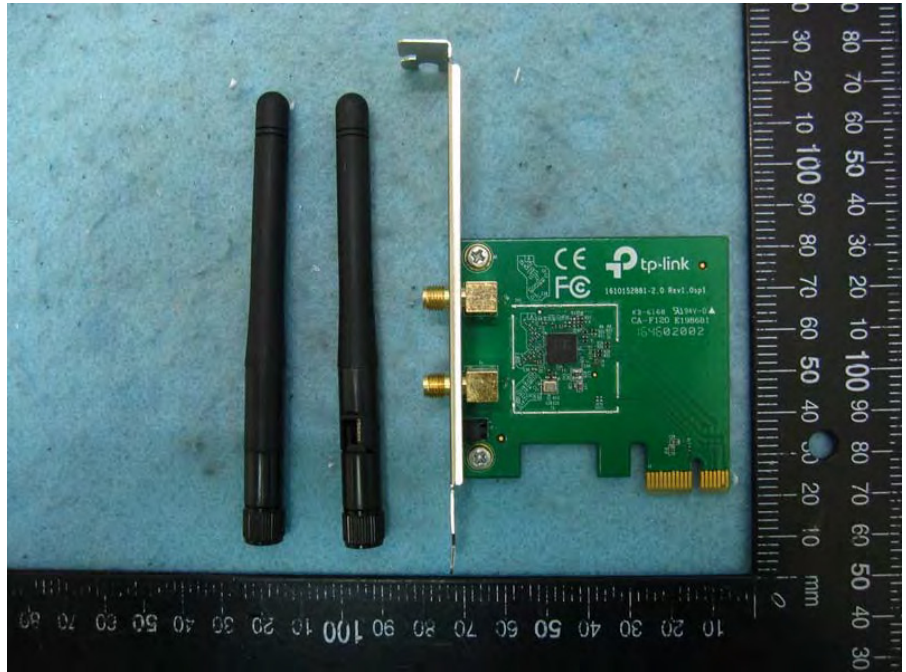

Brand Name: TP-Link Model No.: TL-WN881ND

Antenna