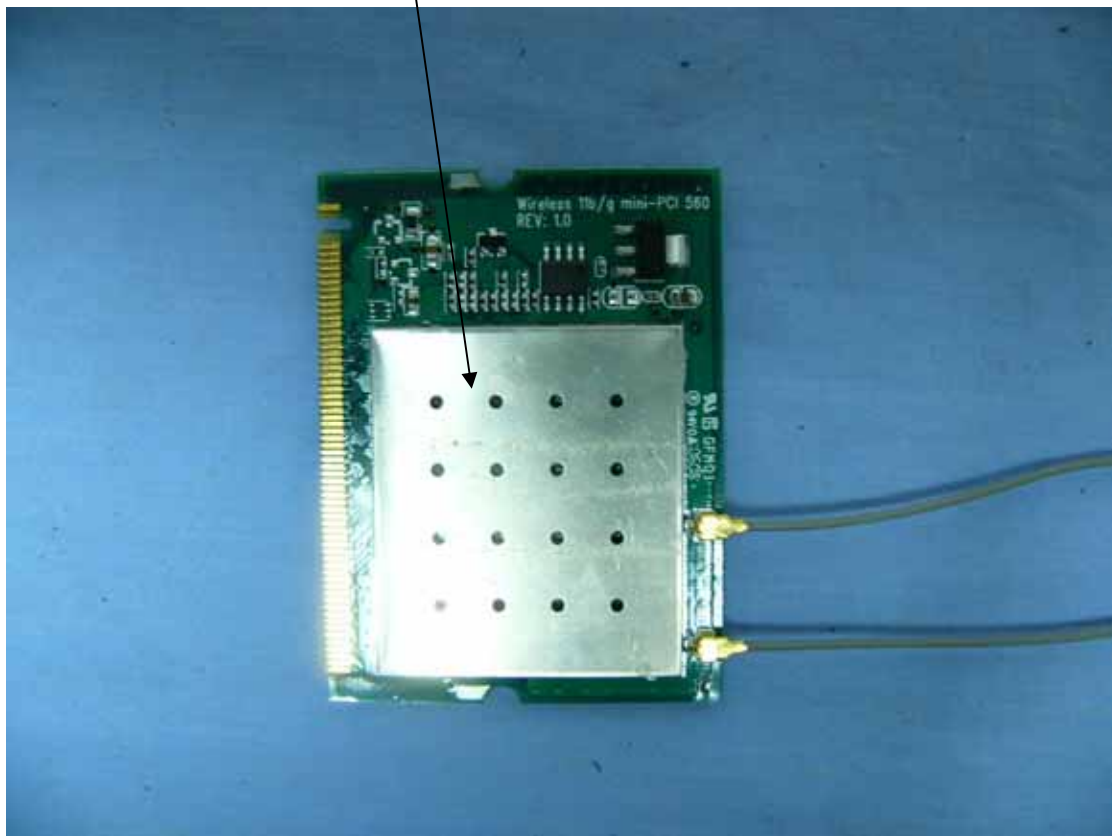

**LABEL LOCATION**

108M Wireless Mini PCI Adapter  
FCC ID: TE7WN66XG

**108Mbps**

TL-WN660G  
2.4GHz · 802.11g/b  
Made in China

FC CE I

37\*32, 0.5R

## **PROPOSED FCC ID LABEL FOR HOST DEVICE**

**THIS DEVICE CONTAINS FCC ID: TE7WN66XG**