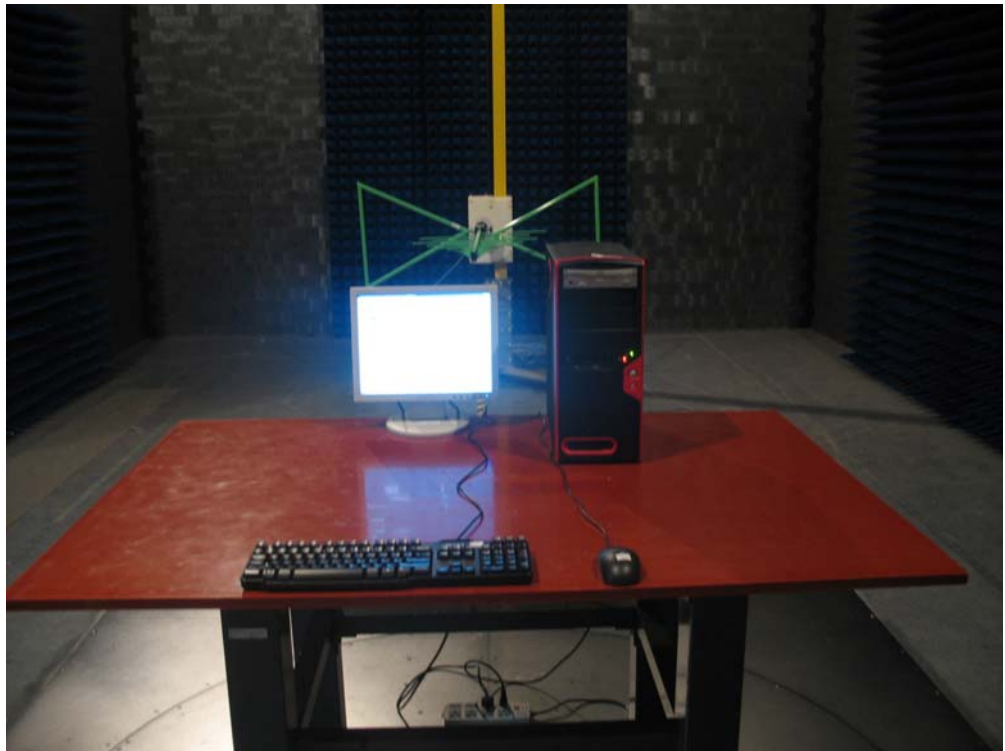

**54M Wireless PCI Adapter  
(TL-WN353G,TL-WN353GD)**

**Test Photographs**

Test Mode: Mode 1: Transmit by 802.11b

Description: Front View of Radiated Test (Under 1GHz)

Test Mode: Mode 1: Transmit by 802.11b

Description: Back View of Radiated Test (Under 1GHz)

Test Mode: Mode 1: Transmit by 802.11b

Description: Front View of Radiated Test (Above 1GHz)

Test Mode: Mode 1: Transmit by 802.11b

Description: Back View of Radiated Test (Above 1GHz)

Test Mode: Mode 2: Transmit by 802.11g

Description: Front View of Radiated Test (Under 1GHz)

Test Mode: Mode 2: Transmit by 802.11g

Description: Back View of Radiated Test (Under 1GHz)

Test Mode: Mode 2: Transmit by 802.11g

Description: Front View of Radiated Test (Above 1GHz)

Test Mode: Mode 2: Transmit by 802.11g

Description: Back View of Radiated Test (Above 1GHz)