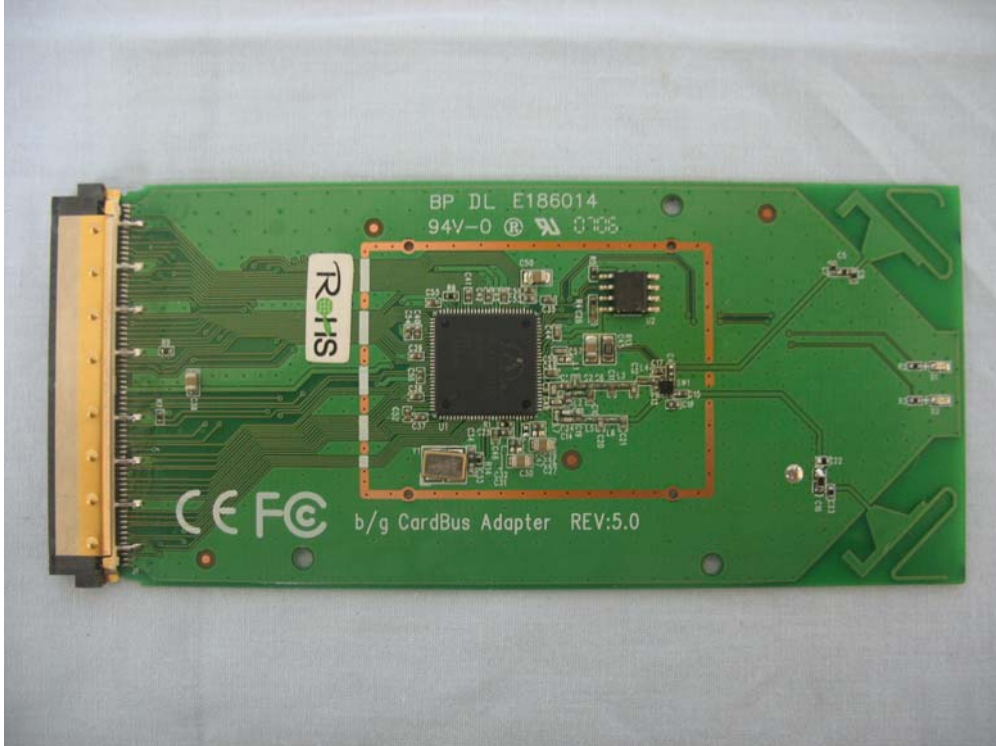

54M Wireless Cardbus Adapter (M/N: TL-WN310G)

➤ EUT Photograph - Internal Photographs

(1) EUT Photo

(2) EUT Photo