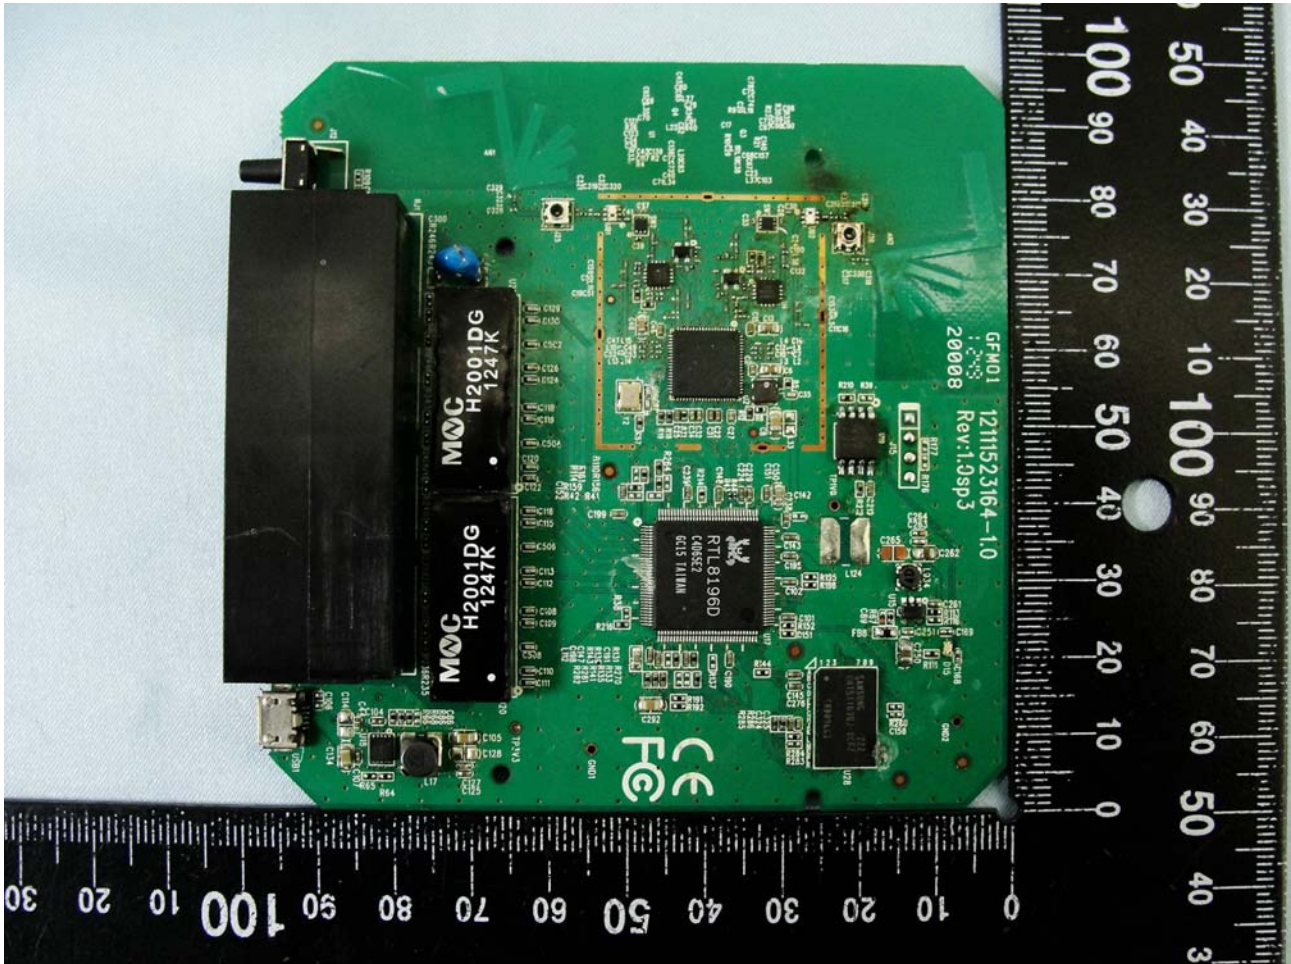

### 3. Internal Photograph of EUT

Brand Name: TP-LINK; Model Name: TL-WA890EA

Brand Name: TP-LINK; Model Name: TL-WA890EA

Brand Name: TP-LINK; Model Name: TL-WA890EA

Brand Name: TP-LINK; Model Name: TL-WA890EA

Brand Name: TP-LINK; Model Name: TL-WA890EA

Brand Name: TP-LINK; Model Name: TL-WA890EA

Brand Name: TP-LINK; Model Name: TL-WA890EA

Brand Name: TP-LINK; Model Name: TL-WA890EA