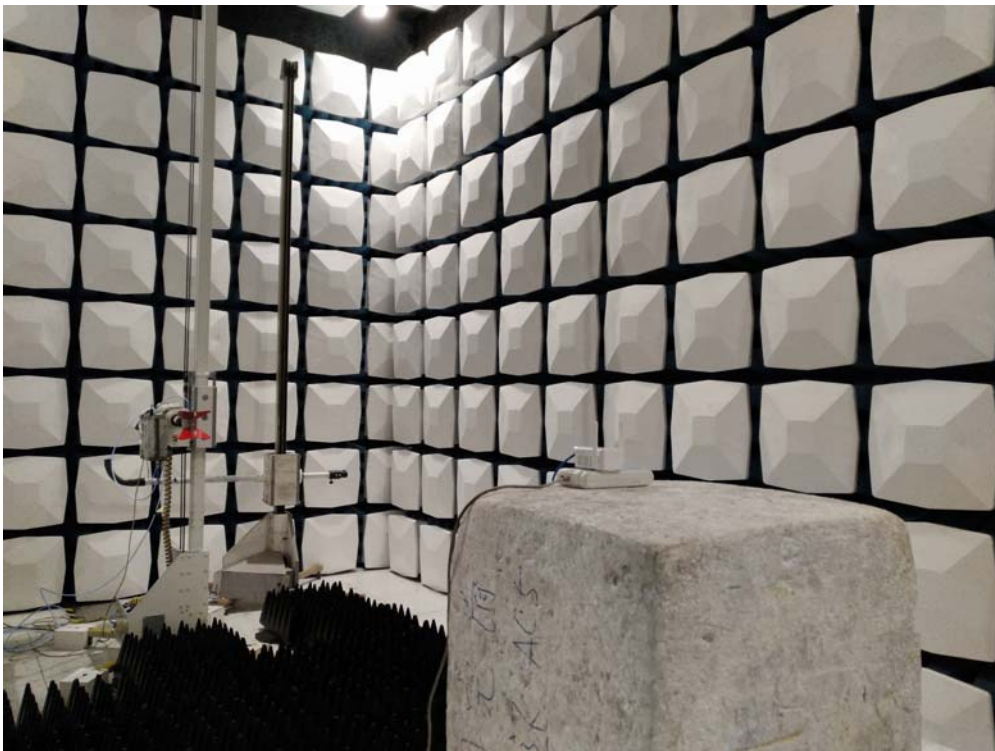

FCC Part15.247&IC Test Setup Photograph

Test Mode: Mode 1

Description: Front View of Conducted emission Test Setup

Test Mode: Mode 1

Description: Side View of Conducted emission Test Setup

Description: Radiated Emission Test Setup for Below 1GHz

Description: Radiated Emission Test Setup for 1~18GHz

Description: Radiated Emission Test Setup for Above 18GHz