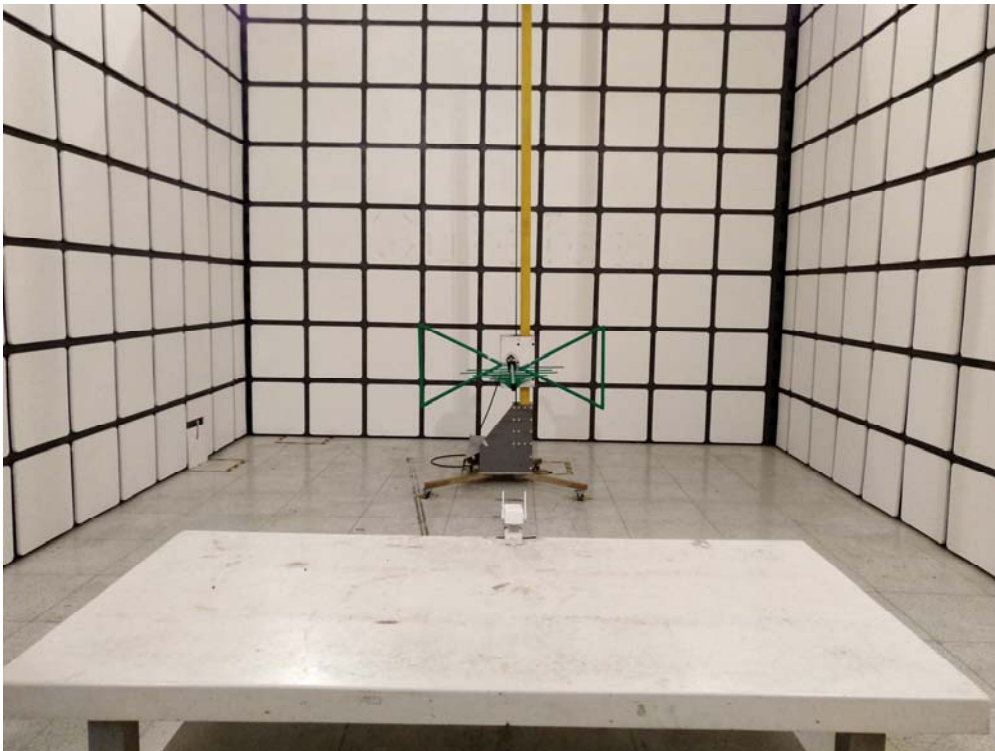

FCC Part15.247&IC Test Setup Photograph

Test Mode: Mode 1

Description: Front View of Conducted emission Test Setup

Test Mode: Mode 1

Description: Side View of Conducted emission Test Setup

Description: Radiated Emission Test Setup for Below 1GHz

Description: Radiated Emission Test Setup for 1~18GHz

Description: Radiated Emission Test Setup for Above 18GHz