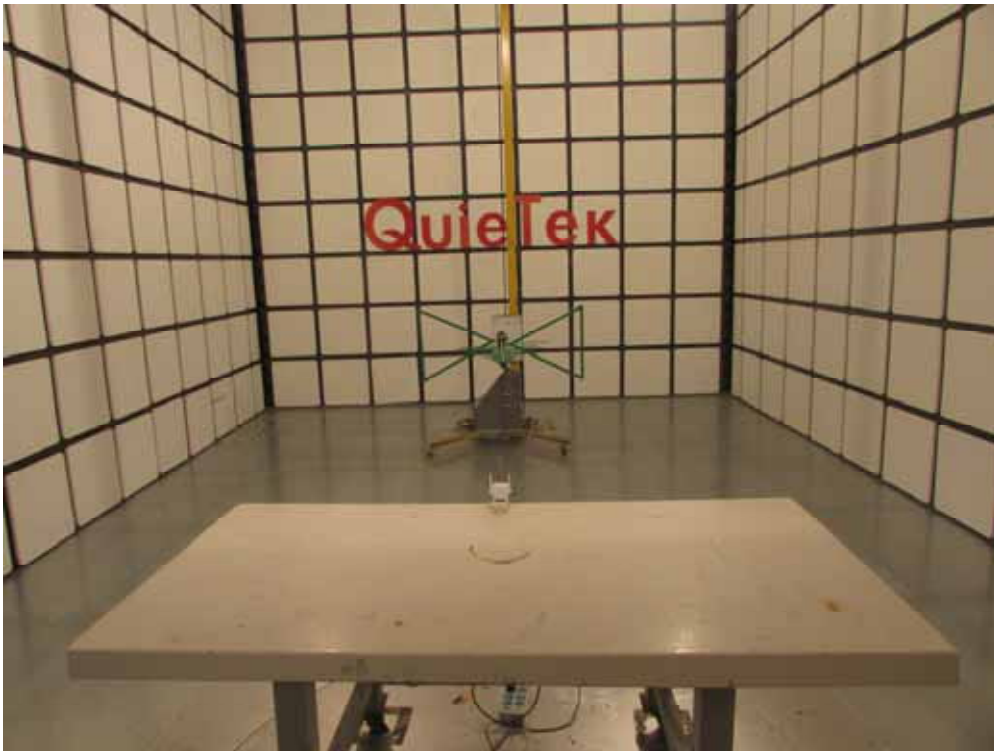

## FCC Part15.247&IC Test Setup Photograph

Test Mode: Mode 1

Description: Front View of Conducted emission Test Setup

Test Mode: Mode 1

Description: Side View of Conducted emission Test Setup

Description: Radiated Emission Test Setup for Below 1GHz

Description: Radiated Emission Test Setup for 1~18GHz

Description: Radiated Emission Test Setup for Above 18GHz