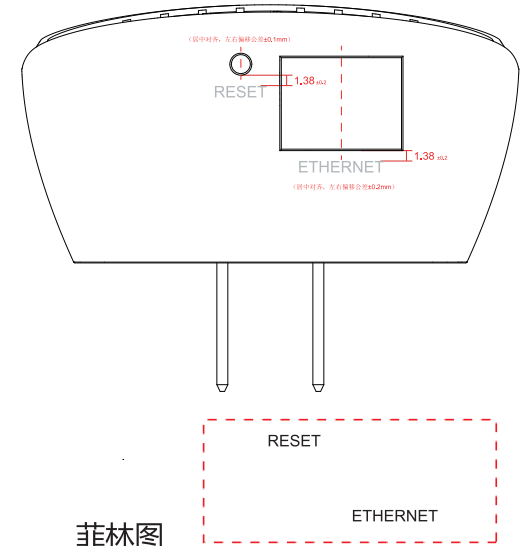

后盖顶视图丝印

菲林图

尺寸: 22.335mm×11.465mm

镭雕颜色: Pantone 429C

RESET: Arial Regular 6pt

ETHERNET: Arial Regular 6pt

普联技术有限公司
TP-LINK TECHNOLOGIES CO., LTD.

名称	TL-WA850RE(US)6.0 后盖镭雕	颜色	logo
版本	A1	颜色	底色
材质		文字	镭雕 Pantone 429C
模具	T-MI110	其它	
机型版本号	TL-WA850RE(US) 6.0	审核	结构工程师
设计	翟佳琳	审核	硬件工程师
完成日期	2018-1-4	审核	产品工程师
记录与上一版的区别		审核	平面负责人