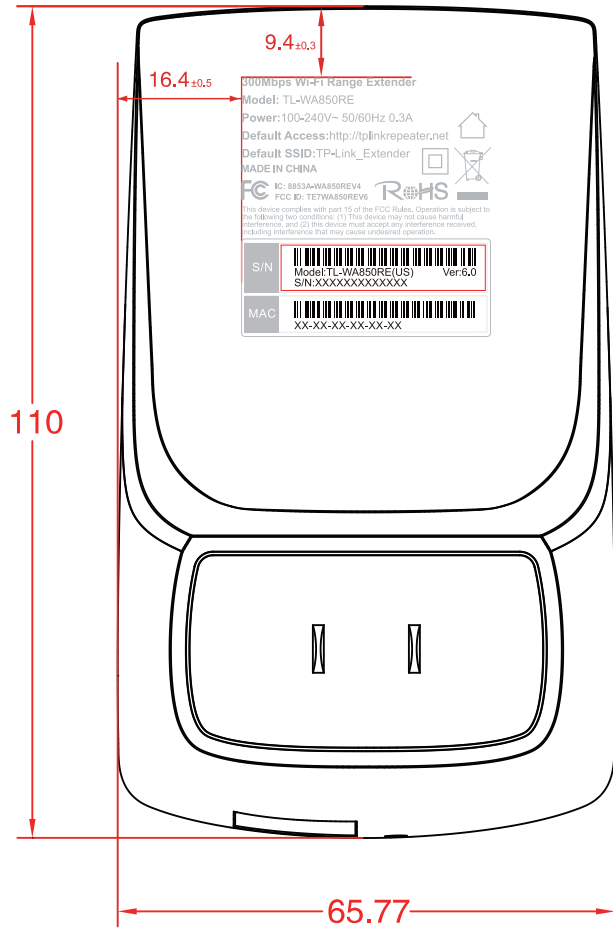

料号:

尺寸图 (标贴为粘贴)

菲林图

尺寸: 33*25.479mm

镭雕深度: Pantone 429C