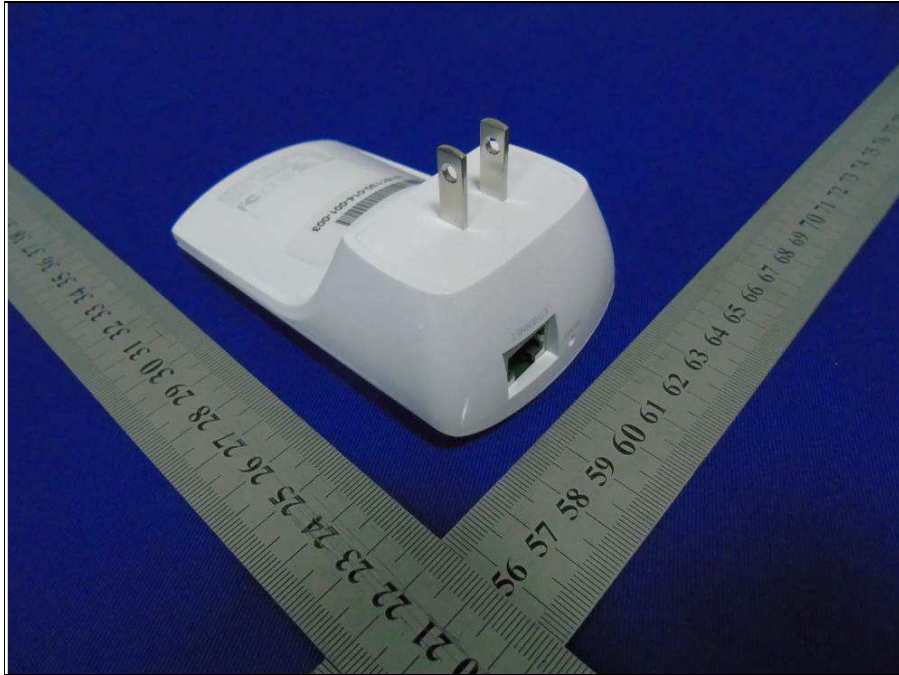

PHOTOGRAPHS OF THE EUT

**BUREAU
VERITAS**

Reference No.: 161205N022

BUREAU
VERITAS

Reference No.: 161205N022