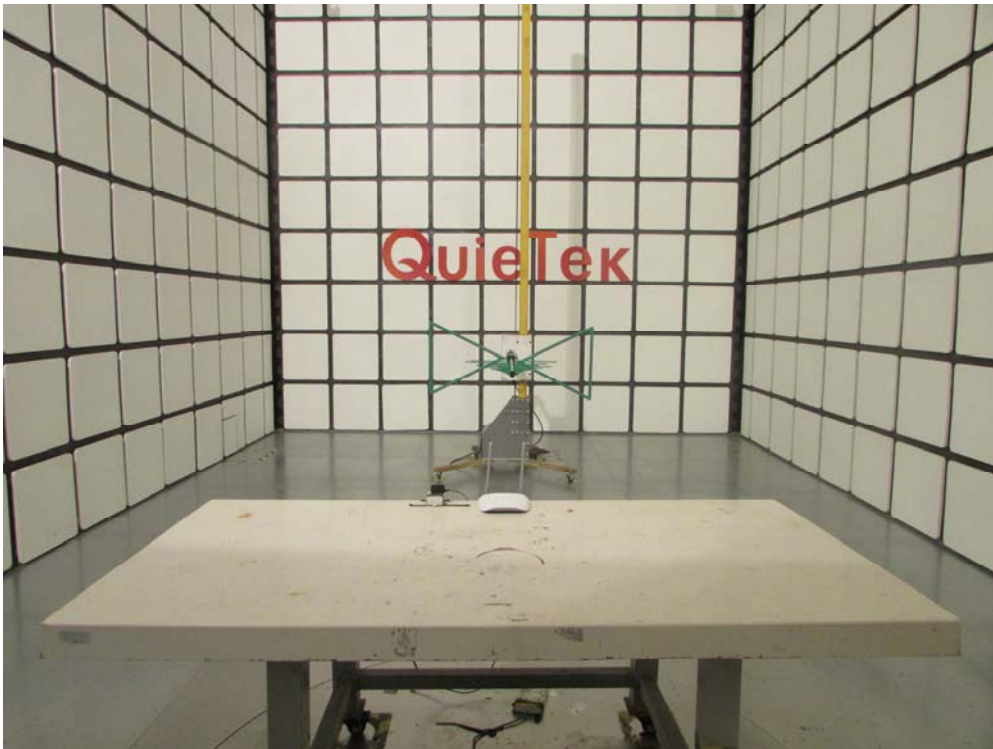

## FCC Part15.247&IC Test Setup Photograph

Test Mode: Mode 1

Description: Front View of Conducted emission Test Setup

Test Mode: Mode 1

Description: Side View of Conducted emission Test Setup

Description: Radiated Emission Test Setup for Below 1GHz

Description: Radiated Emission Test Setup for 1~18GHz

Description: Radiated Emission Test Setup for Above 18GHz