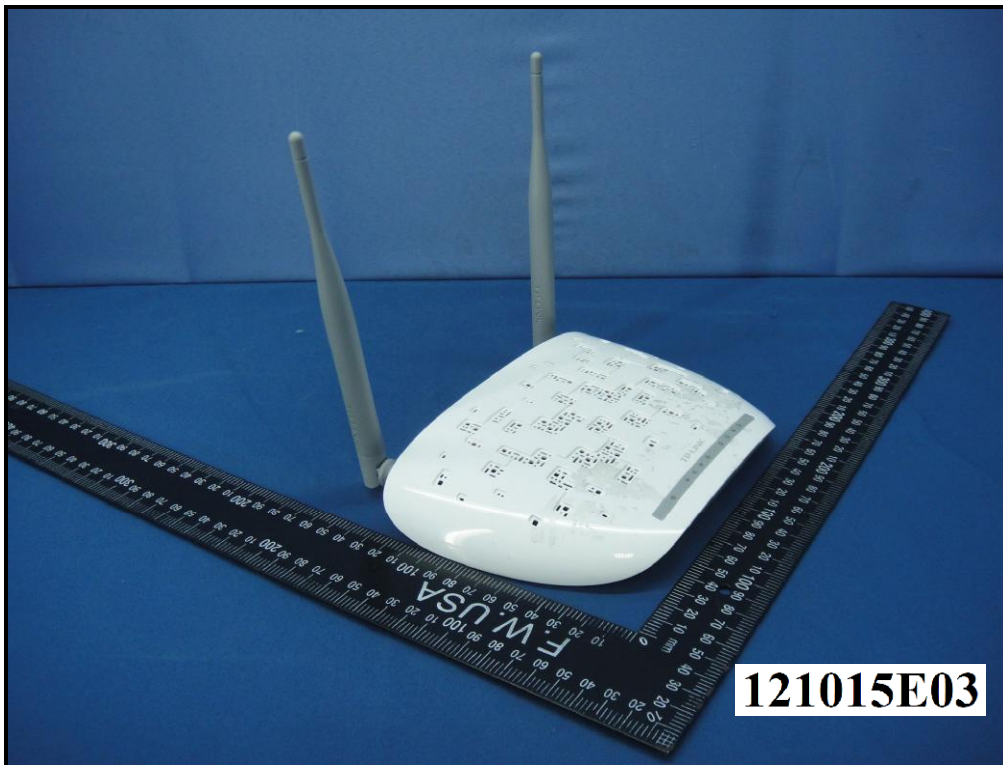

# CONSTRUCTION PHOTOS OF EUT

Model No.: TD-W8961ND

Model No.: TD-W8961N

Adapter: T090085-2B1

A D T