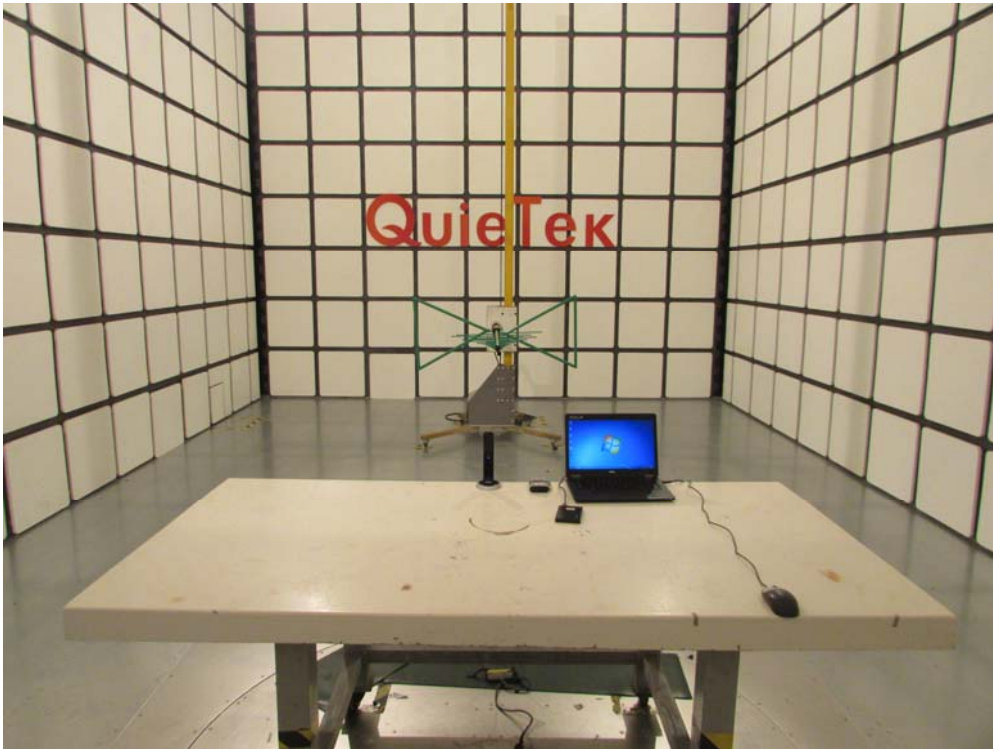

## Test Setup Photograph

Test Mode: Mode 1

Description: Front View of Conducted emission Test Setup

Test Mode: Mode 1

Description: Side View of Conducted emission Test Setup

Description: Radiated Emission Test Setup for Below 1GHz

Description: Radiated Emission Test Setup for 1~18GHz

Description: Radiated Emission Test Setup for Above 18GHz