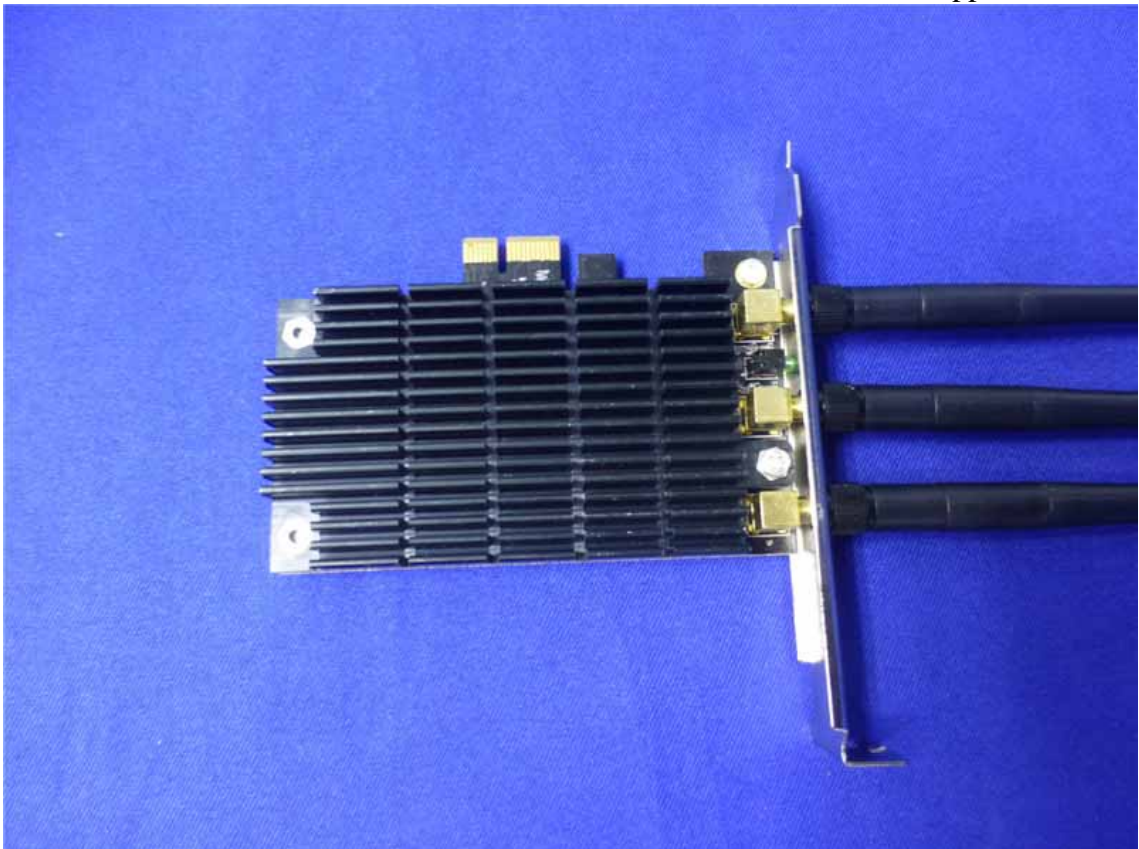

Photos of the EUT

AC1750 Wireless Dual Band PCI Express Adapter

Model No.: Archer T8E

IC: TE7T8E

Report Number : ACS- F14330
Date of Test : Oct.16~28, 2014
Date of Report : Nov.01, 2014

Figure 1
General Appearance of the EUT

Figure 2
General Appearance of the EUT

Figure 3
General Appearance of the EUT

Figure 4
General Appearance of the EUT

Figure 5
General Appearance of the EUT

Figure 6
General Appearance of the EUT

Figure 7
General Appearance of the EUT

Figure 8
Inside of the EUT