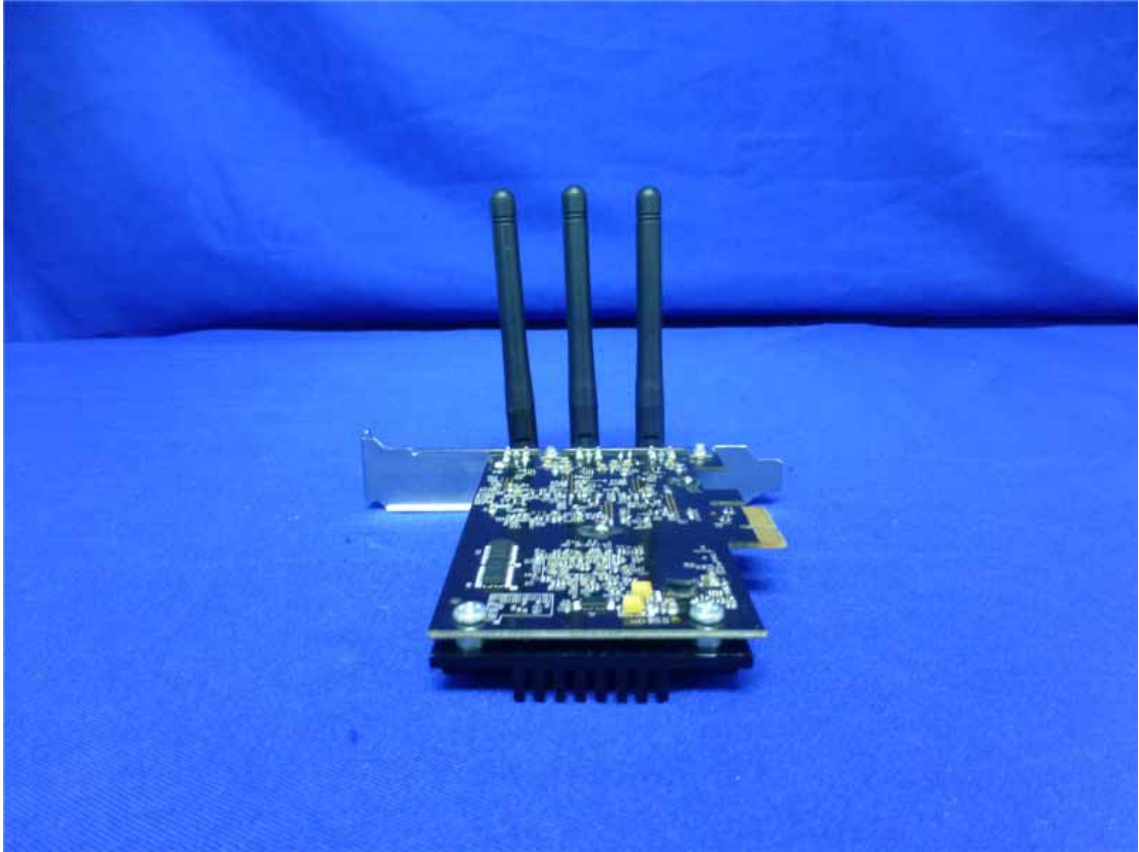

Photos of the EUT

AC1750 Wireless Dual Band PCI Express Adapter

Model No.: Archer T8E

IC: TE7T8E

Report Number : ACS- F14330
Date of Test : Oct.16~28, 2014
Date of Report : Nov.01, 2014

Figure 1
General Appearance of the EUT

Figure 2
General Appearance of the EUT

Figure 3
General Appearance of the EUT

Figure 4
General Appearance of the EUT

Figure 5
General Appearance of the EUT

Figure 6
General Appearance of the EUT

Figure 7
General Appearance of the EUT

Figure 8
Inside of the EUT