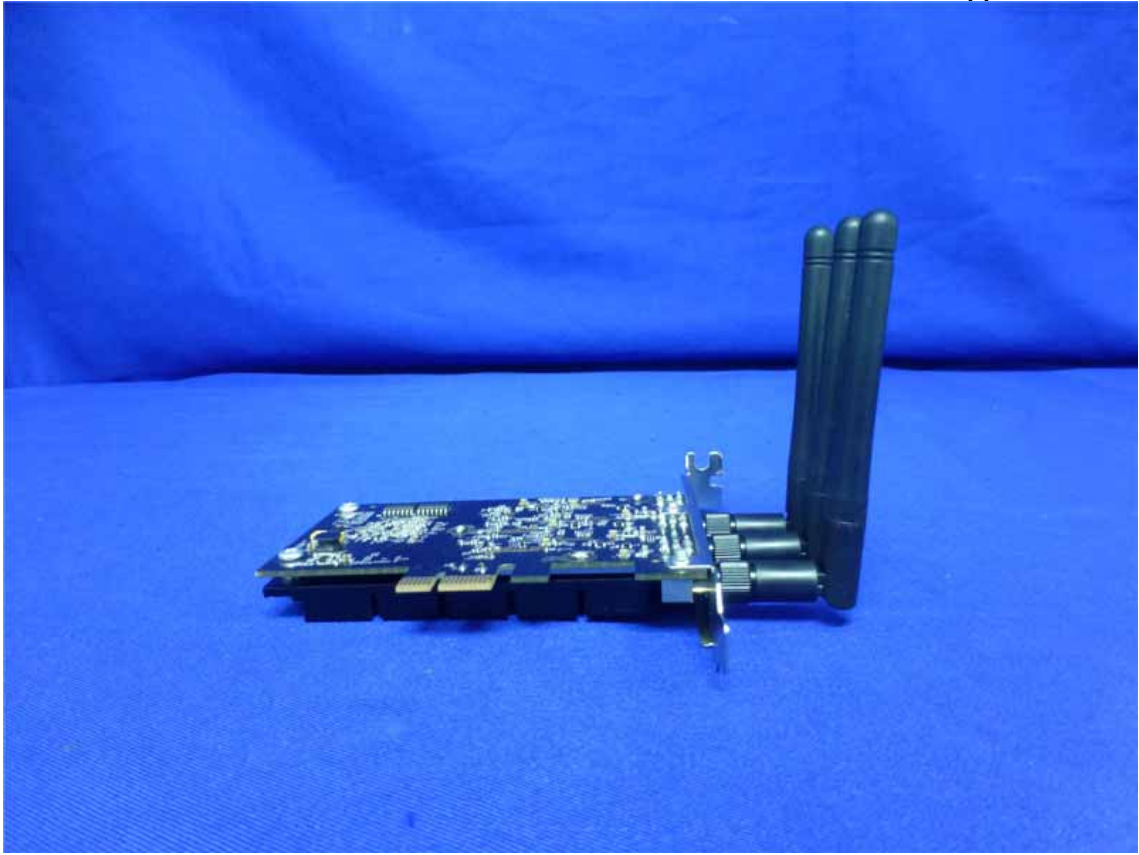

Photos of the EUT

AC1750 Wireless Dual Band PCI Express Adapter

Model No.: Archer T8E

IC: TE7T8E

Report Number : ACS- F14330
Date of Test : Oct.16~28, 2014
Date of Report : Nov.01, 2014

Figure 1
General Appearance of the EUT

Figure 2
General Appearance of the EUT

Figure 3
General Appearance of the EUT

Figure 4
General Appearance of the EUT

Figure 5
General Appearance of the EUT

Figure 6
General Appearance of the EUT

Figure 7
General Appearance of the EUT

Figure 8
Inside of the EUT