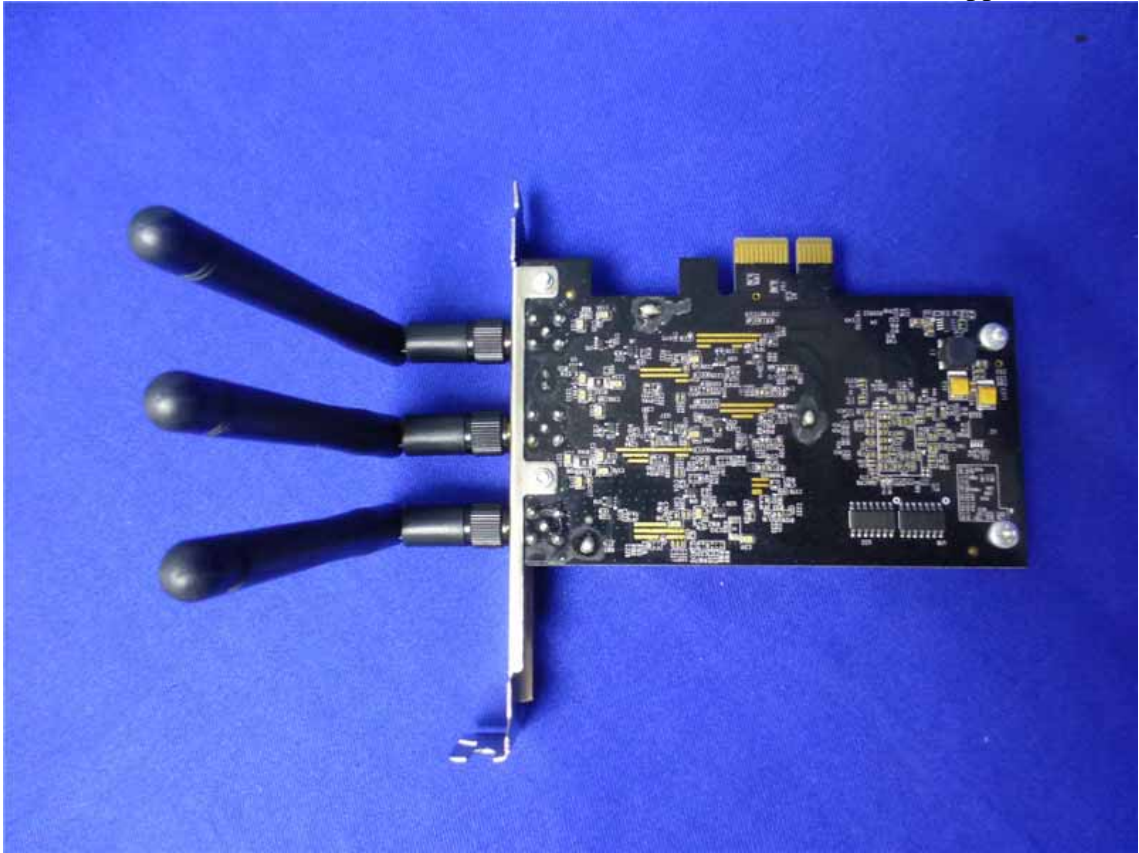

Photos of the EUT

AC1750 Wireless Dual Band PCI Express Adapter

Model No.: Archer T8E

IC: TE7T8E

Report Number : ACS- F14330
Date of Test : Oct.16~28, 2014
Date of Report : Nov.01, 2014

Figure 1
General Appearance of the EUT

Figure 2
General Appearance of the EUT

Figure 3
General Appearance of the EUT

Figure 4
General Appearance of the EUT

Figure 5
General Appearance of the EUT

Figure 6
General Appearance of the EUT

Figure 7
General Appearance of the EUT

Figure 8
Inside of the EUT