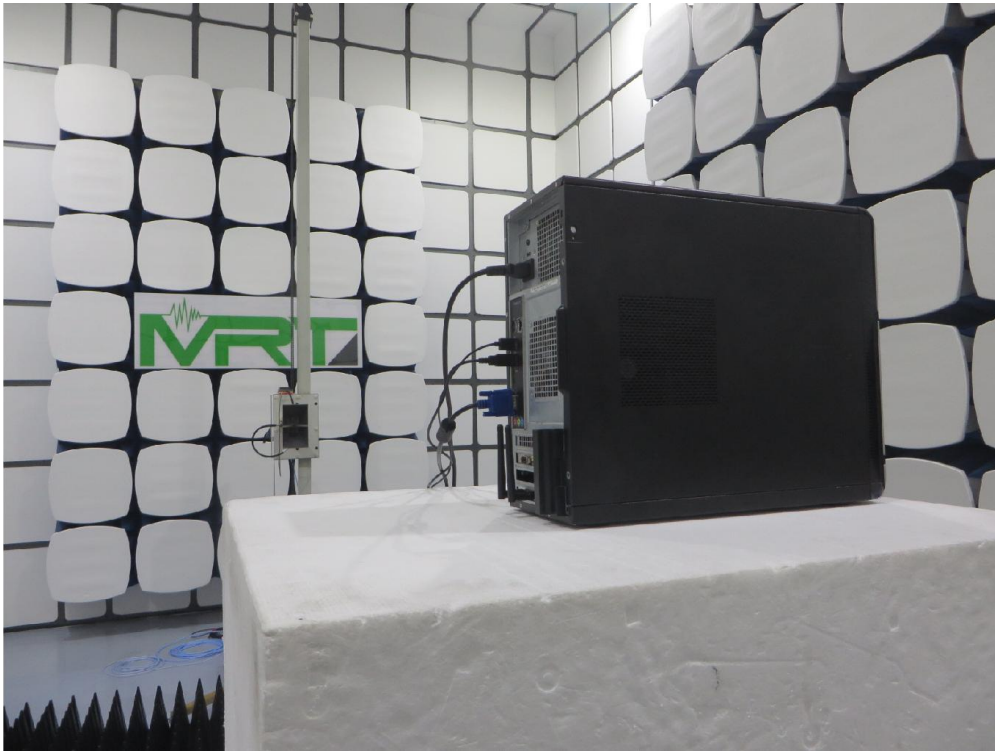

Test Setup Photograph

Description: Front View of Conducted Emission Test Setup

Description: Back View of Conducted Emission Test Setup

Description: Radiated Spurious Emission Test Setup for 9kHz ~ 30MHz

Description: Radiated Spurious Emission Test Setup for 30MHz ~ 1GHz

Description: Radiated Spurious Emission Test Setup for 1GHz ~ 18GHz

Description: Radiated Spurious Emission Test Setup for 18GHz ~ 40GHz

Description: DFS Test Setup