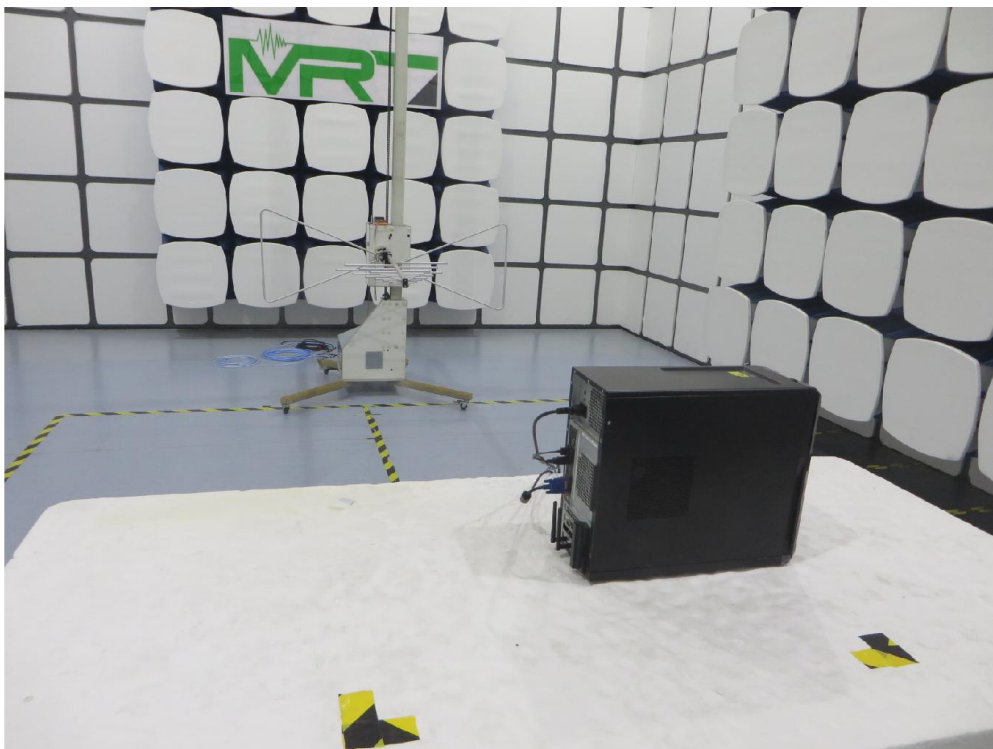

Test Setup Photograph

Description: Front View of Conducted Emission Test Setup

Description: Back View of Conducted Emission Test Setup

Description: Radiated Spurious Emission Test Setup for 9kHz ~ 30MHz

Description: Radiated Spurious Emission Test Setup for 30MHz ~ 1GHz

Description: Radiated Spurious Emission Test Setup for 1GHz ~ 18GHz

Description: Radiated Spurious Emission Test Setup for 18GHz ~ 40GHz

Description: DFS Test Setup