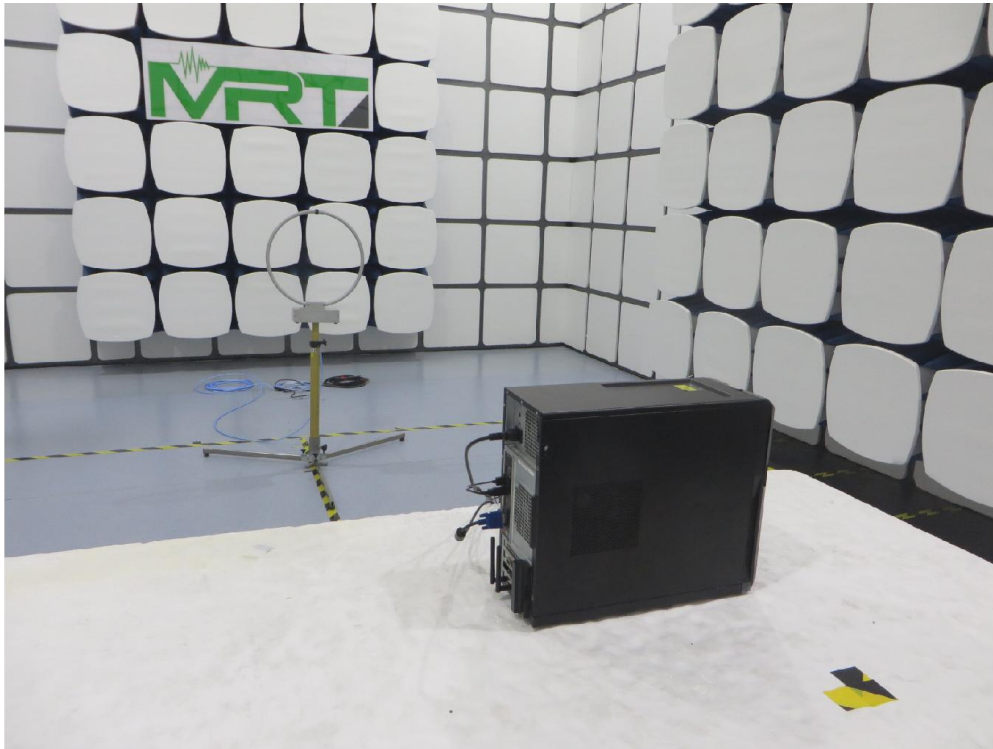

Test Setup Photograph

Description: Front View of Conducted Emission Test Setup

Description: Back View of Conducted Emission Test Setup

Description: Radiated Spurious Emission Test Setup for 9kHz ~ 30MHz

Description: Radiated Spurious Emission Test Setup for 30MHz ~ 1GHz

Description: Radiated Spurious Emission Test Setup for 1GHz ~ 18GHz

Description: Radiated Spurious Emission Test Setup for 18GHz ~ 40GHz

Description: DFS Test Setup