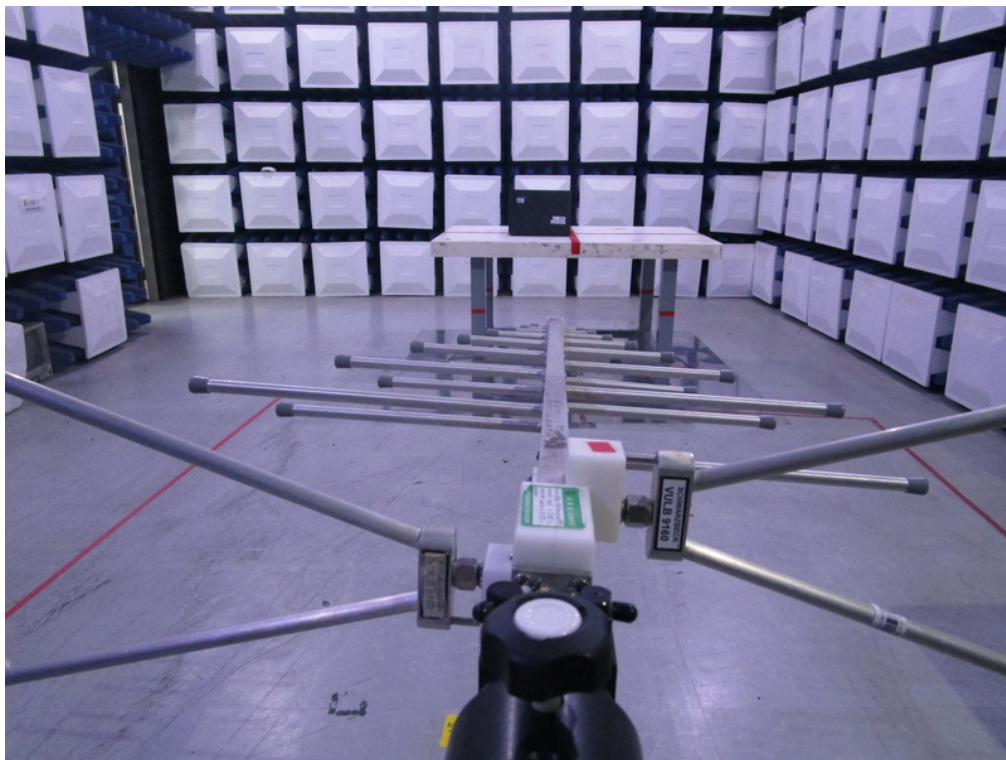

## 11. EUT TEST PHOTOS

### AC Power Line Conducted Emissions Test Photos

### Radiated Emissions Test Photos

9 kHz to 30 MHz

**Radiated Emissions Test Photos**

**30 MHz to 1 GHz**

**Radiated Emissions Test Photos**  
**Above 1 GHz**