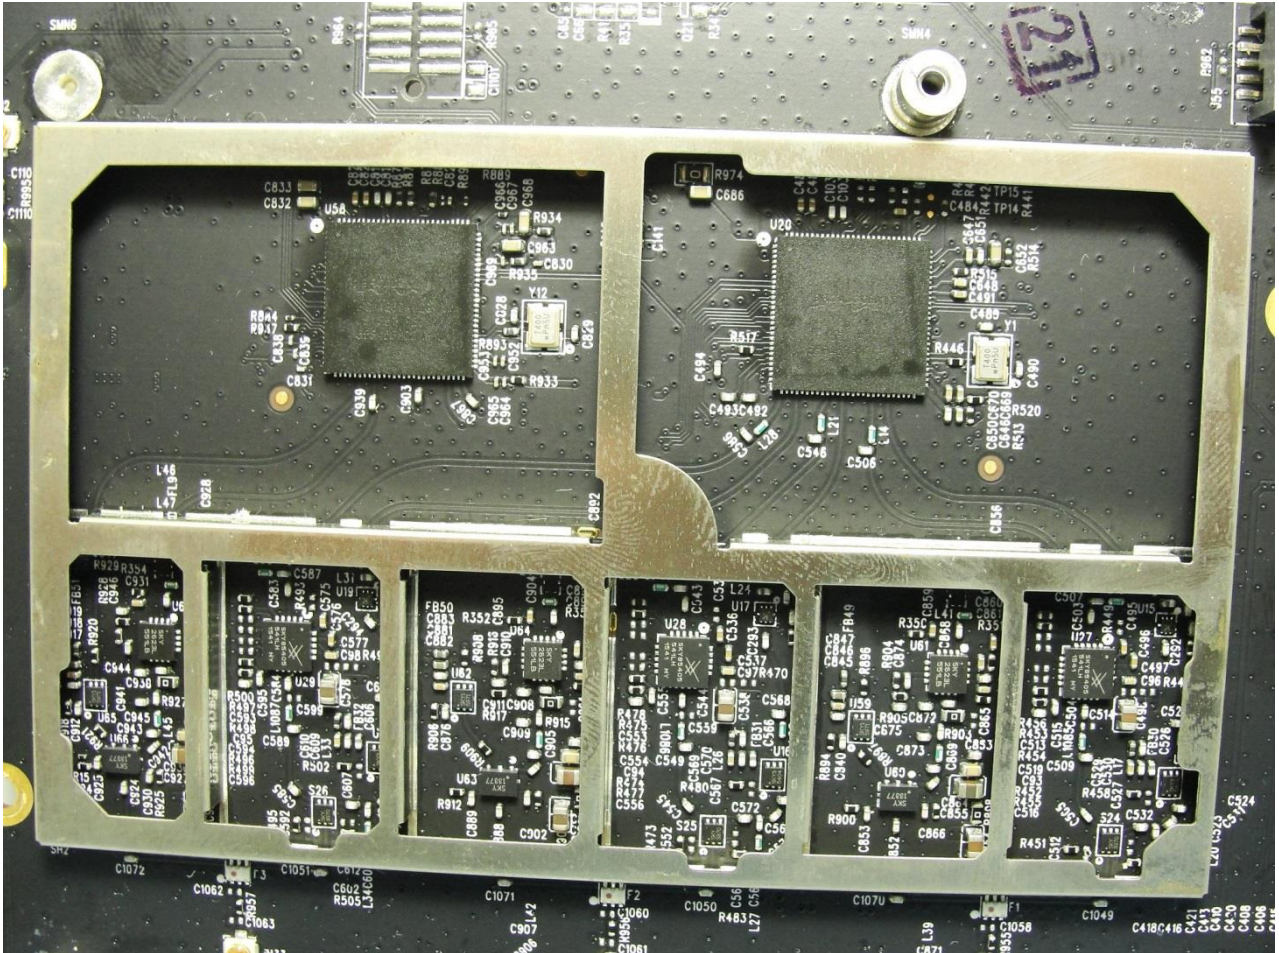

Brand Name: TP-Link / Model Name: SR20

Marketing Name: AC1900 Smart Home Router With Touch Screen

Brand Name: TP-Link / Model Name: SR20

Marketing Name: AC1900 Smart Home Router With Touch Screen

Brand Name: TP-Link / Model Name: SR20

Marketing Name: AC1900 Smart Home Router With Touch Screen

Brand Name: TP-Link / Model Name: SR20

Marketing Name: AC1900 Smart Home Router With Touch Screen

Brand Name: TP-Link / Model Name: SR20

Marketing Name: AC1900 Smart Home Router With Touch Screen

Marketing Name: AC1900 Smart Home Router With Touch Screen

ZigBee Antenna

Brand Name: TP-Link / Model Name: SR20

Marketing Name: AC1900 Smart Home Router With Touch Screen

Z-WAVE Antenna

Brand Name: TP-Link / Model Name: SR20