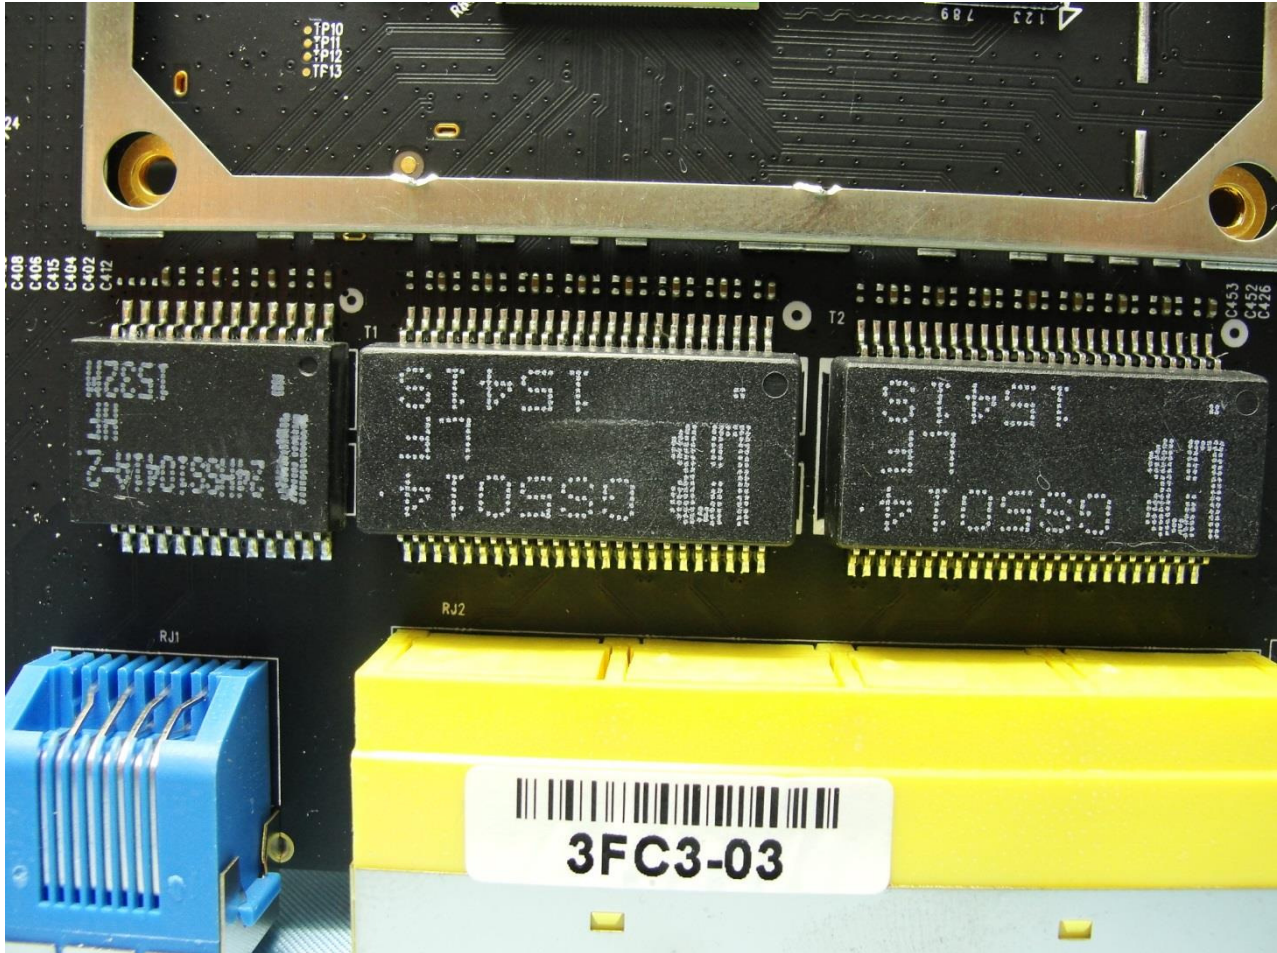

Brand Name: TP-Link / Model Name: SR20

Marketing Name: AC1900 Smart Home Router With Touch Screen

Brand Name: TP-Link / Model Name: SR20

Marketing Name: AC1900 Smart Home Router With Touch Screen

Brand Name: TP-Link / Model Name: SR20

Marketing Name: AC1900 Smart Home Router With Touch Screen

Brand Name: TP-Link / Model Name: SR20

Marketing Name: AC1900 Smart Home Router With Touch Screen

Brand Name: TP-Link / Model Name: SR20

Marketing Name: AC1900 Smart Home Router With Touch Screen

Marketing Name: AC1900 Smart Home Router With Touch Screen

ZigBee Antenna

Brand Name: TP-Link / Model Name: SR20

Marketing Name: AC1900 Smart Home Router With Touch Screen

Z-WAVE Antenna

Brand Name: TP-Link / Model Name: SR20