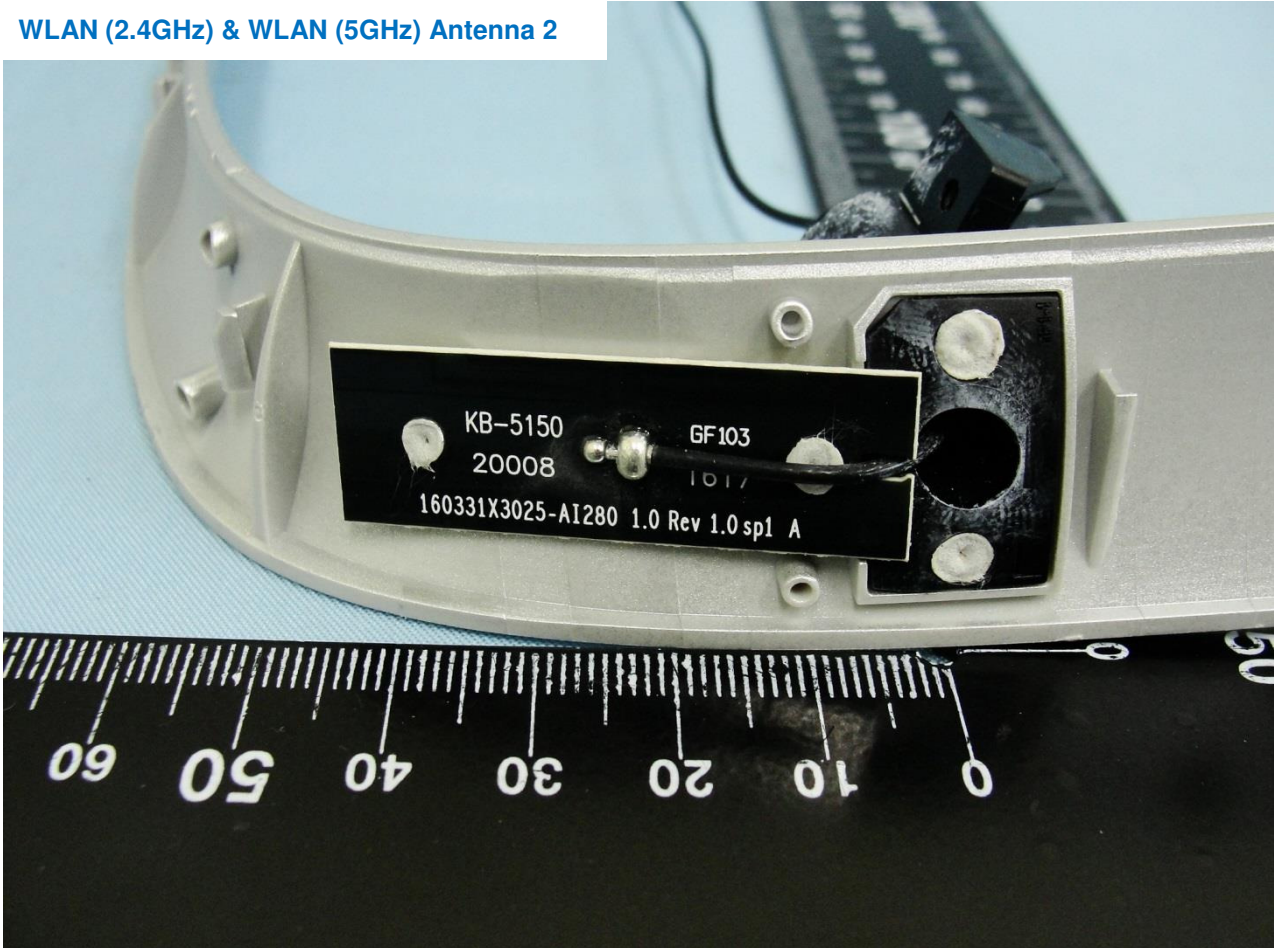

Marketing Name: AC1900 Smart Home Router With Touch Screen

WLAN (2.4GHz) & WLAN (5GHz) Antenna 1

Brand Name: TP-Link / Model Name: SR20

Marketing Name: AC1900 Smart Home Router With Touch Screen

WLAN (2.4GHz) & WLAN (5GHz) Antenna 2