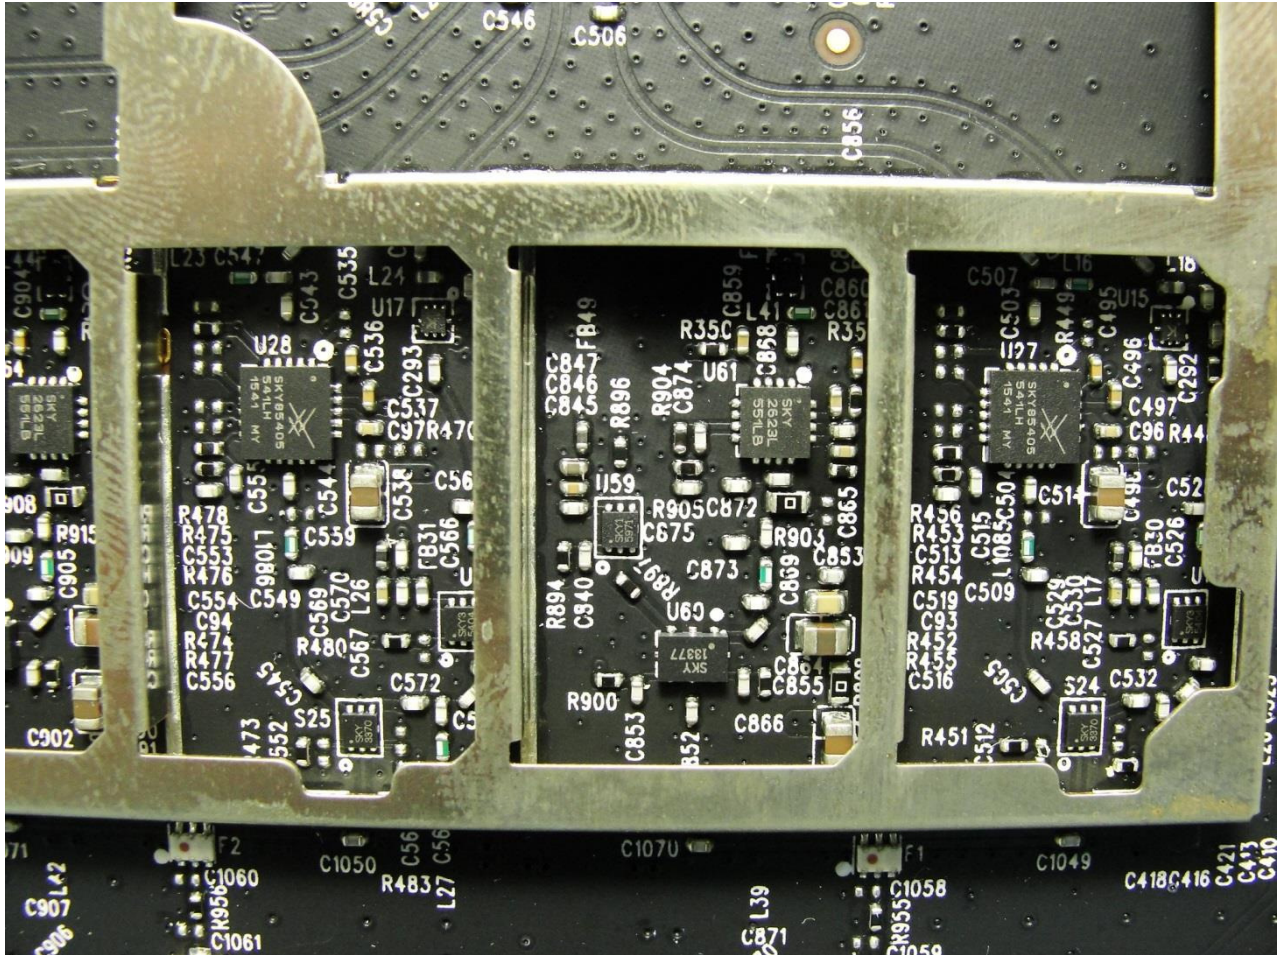

Brand Name: TP-Link / Model Name: SR20

Marketing Name: AC1900 Smart Home Router With Touch Screen

Brand Name: TP-Link / Model Name: SR20

Marketing Name: AC1900 Smart Home Router With Touch Screen

Brand Name: TP-Link / Model Name: SR20

Marketing Name: AC1900 Smart Home Router With Touch Screen

Brand Name: TP-Link / Model Name: SR20

Marketing Name: AC1900 Smart Home Router With Touch Screen

Brand Name: TP-Link / Model Name: SR20

Marketing Name: AC1900 Smart Home Router With Touch Screen

Marketing Name: AC1900 Smart Home Router With Touch Screen

ZigBee Antenna

Brand Name: TP-Link / Model Name: SR20

Marketing Name: AC1900 Smart Home Router With Touch Screen

Z-WAVE Antenna

Brand Name: TP-Link / Model Name: SR20