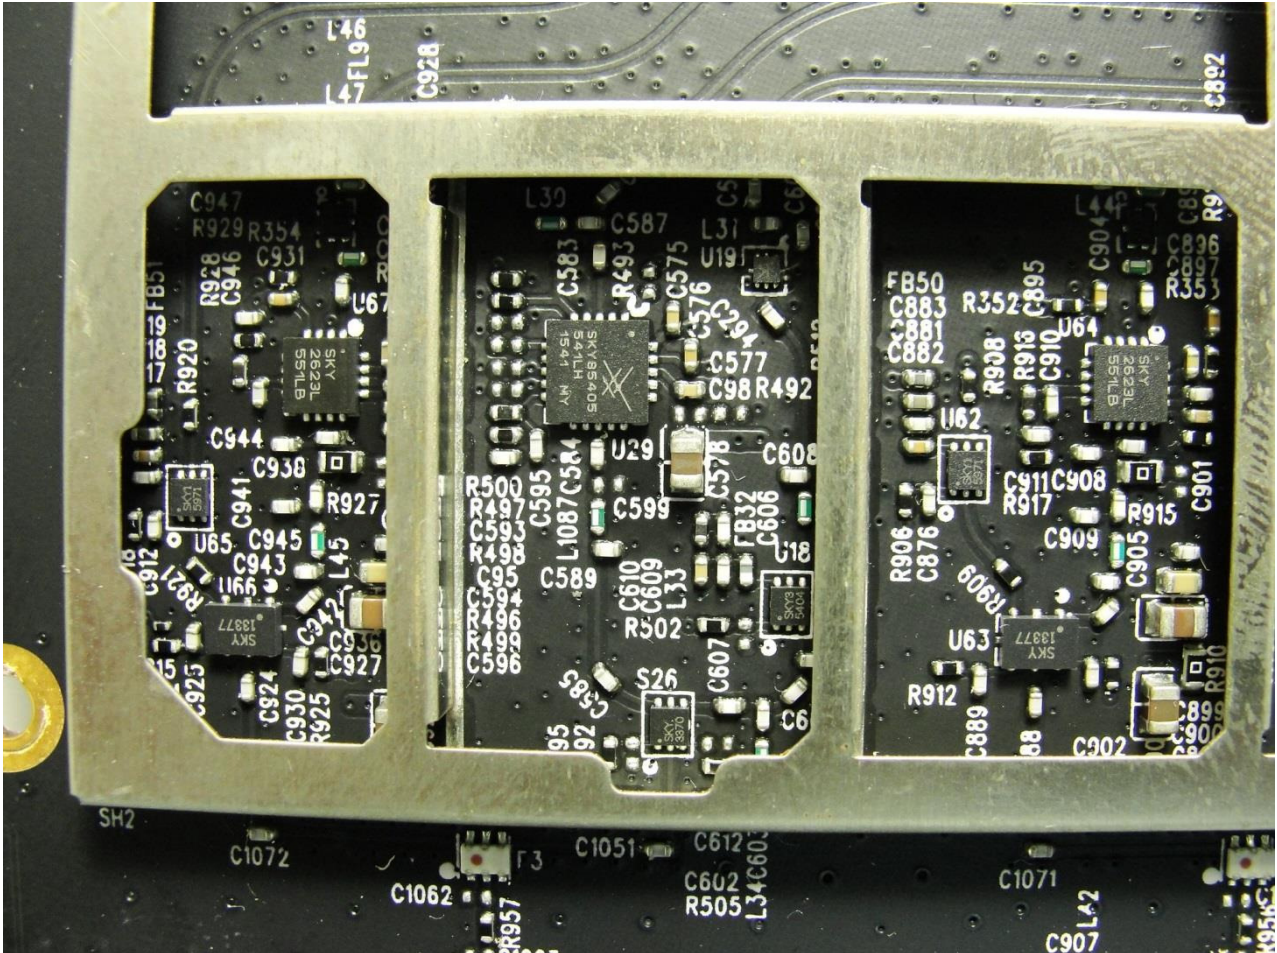

Marketing Name: AC1900 Smart Home Router With Touch Screen

Brand Name: TP-Link / Model Name: SR20

Marketing Name: AC1900 Smart Home Router With Touch Screen

Brand Name: TP-Link / Model Name: SR20

Marketing Name: AC1900 Smart Home Router With Touch Screen

Brand Name: TP-Link / Model Name: SR20

Marketing Name: AC1900 Smart Home Router With Touch Screen

Brand Name: TP-Link / Model Name: SR20

Marketing Name: AC1900 Smart Home Router With Touch Screen

Brand Name: TP-Link / Model Name: SR20

Marketing Name: AC1900 Smart Home Router With Touch Screen

ZigBee Antenna

Brand Name: TP-Link / Model Name: SR20

Marketing Name: AC1900 Smart Home Router With Touch Screen

Z-WAVE Antenna

Brand Name: TP-Link / Model Name: SR20