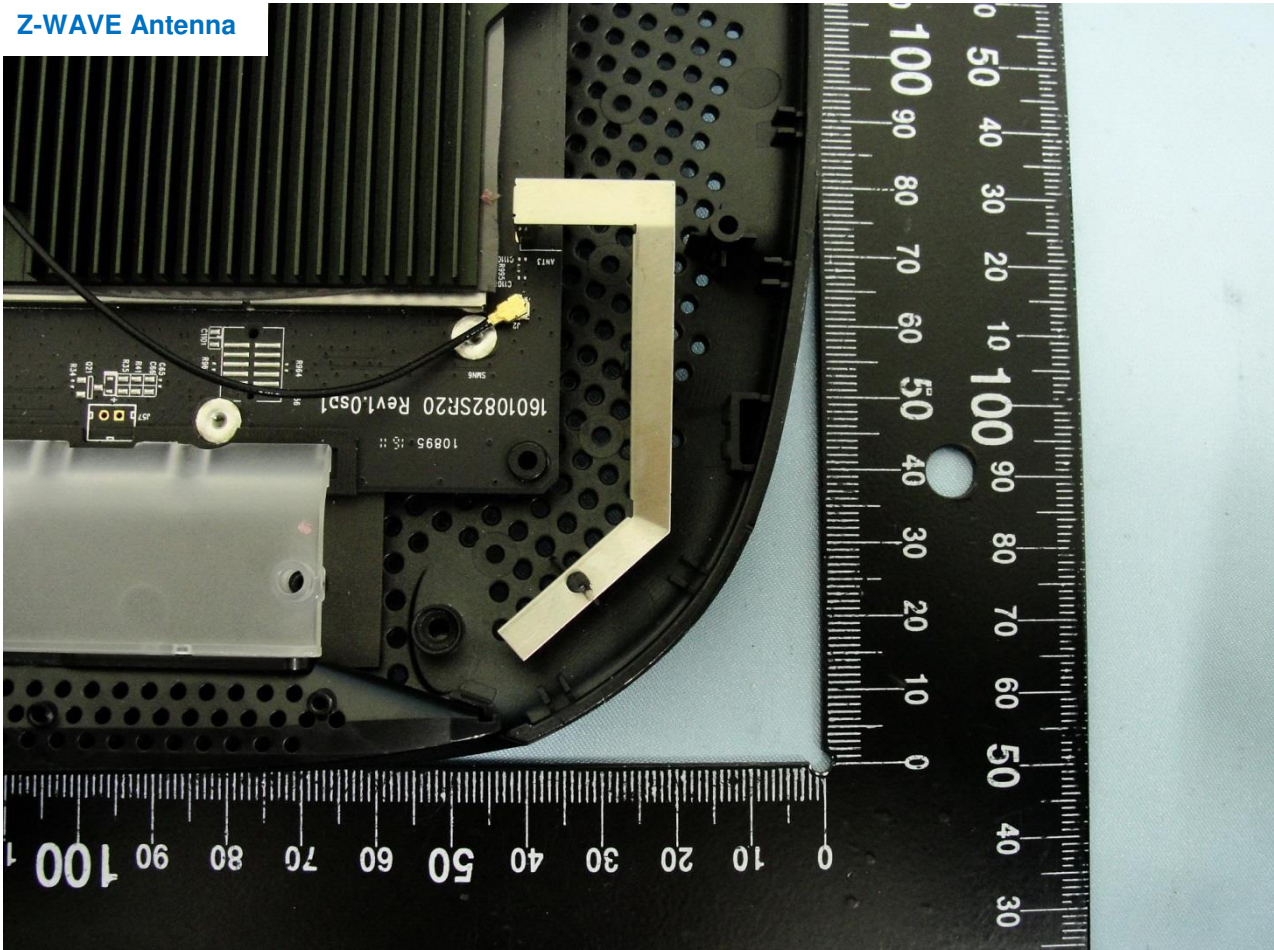

Marketing Name: AC1900 Smart Home Router With Touch Screen

ZigBee Antenna

Brand Name: TP-Link / Model Name: SR20

Marketing Name: AC1900 Smart Home Router With Touch Screen

Z-WAVE Antenna

Brand Name: TP-Link / Model Name: SR20