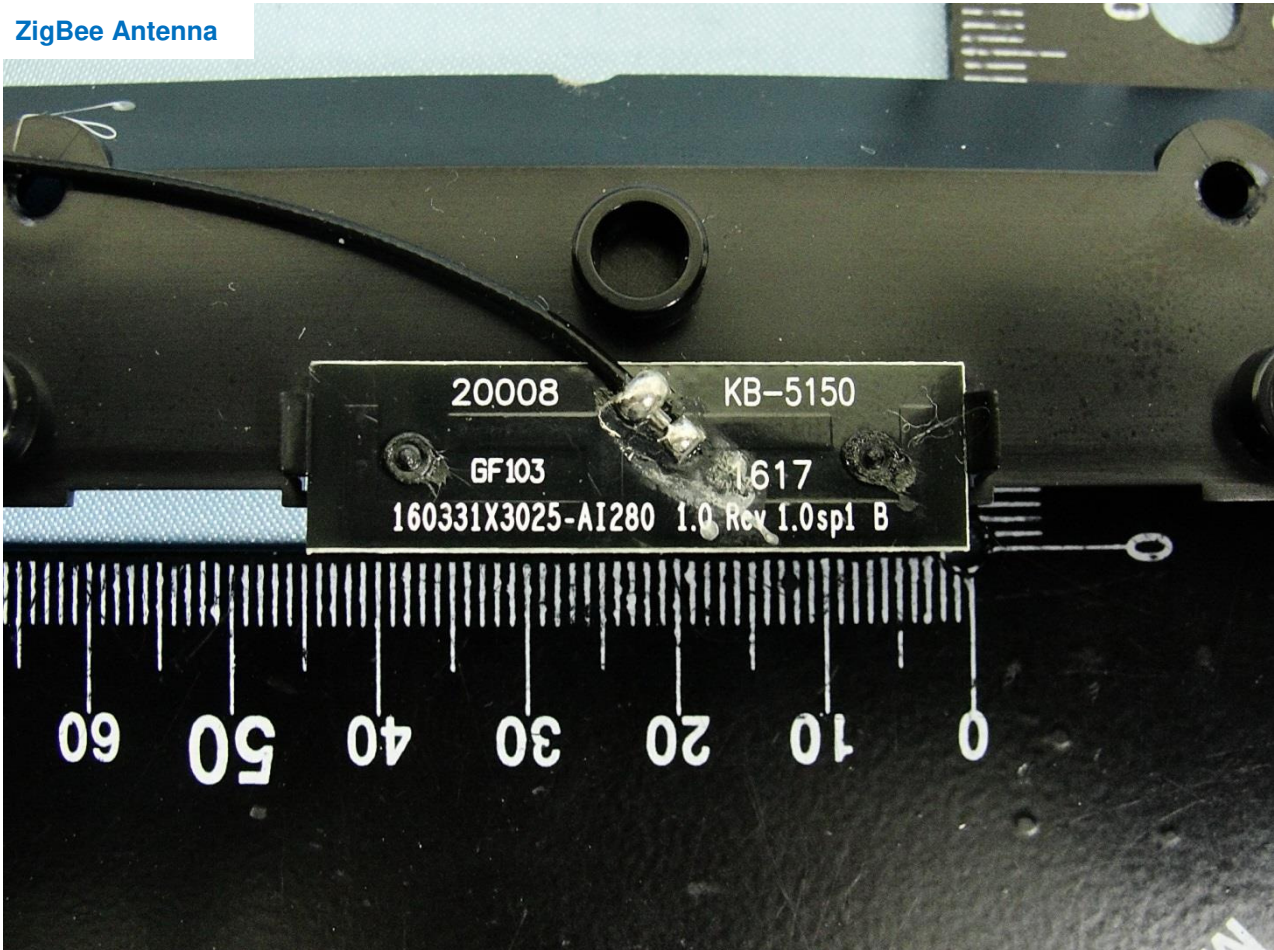

Brand Name: TP-Link / Model Name: SR20

Marketing Name: AC1900 Smart Home Router With Touch Screen

Brand Name: TP-Link / Model Name: SR20

Marketing Name: AC1900 Smart Home Router With Touch Screen

Brand Name: TP-Link / Model Name: SR20

Marketing Name: AC1900 Smart Home Router With Touch Screen

ZigBee Antenna

Brand Name: TP-Link / Model Name: SR20

Marketing Name: AC1900 Smart Home Router With Touch Screen

Z-WAVE Antenna

Brand Name: TP-Link / Model Name: SR20