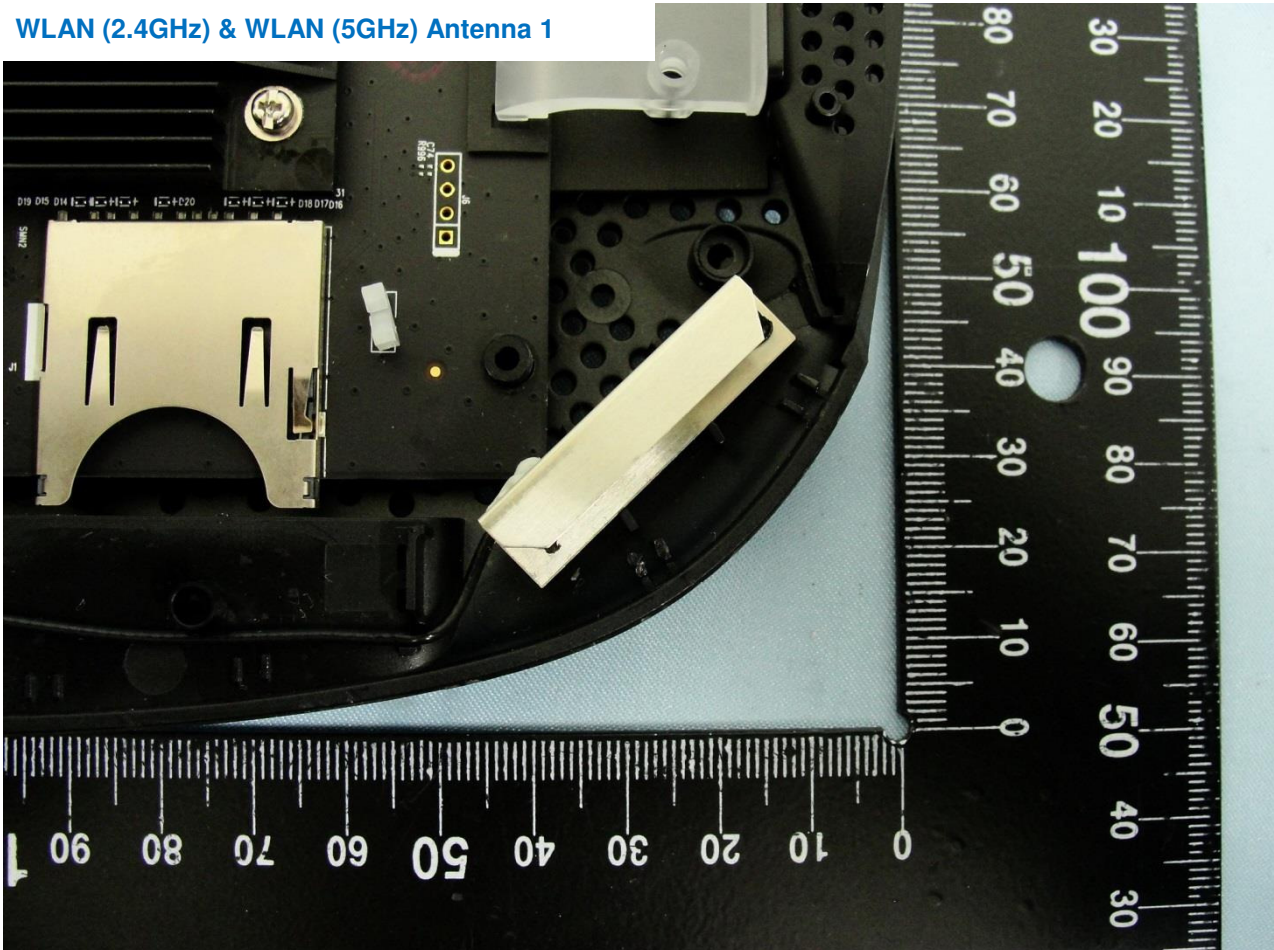

Brand Name: TP-Link / Model Name: SR20

Marketing Name: AC1900 Smart Home Router With Touch Screen

WLAN (2.4GHz) & WLAN (5GHz) Antenna 1