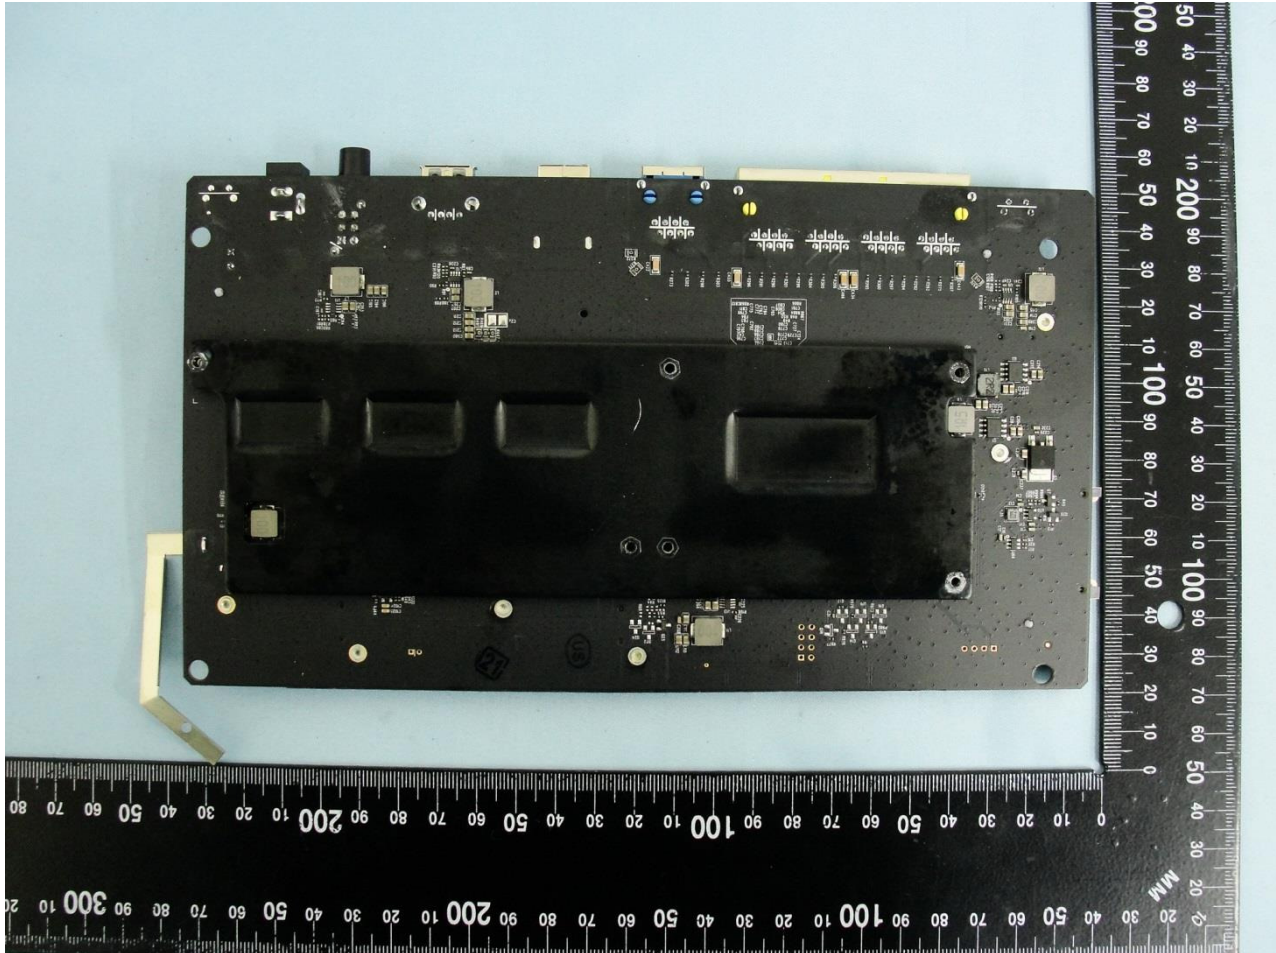

Brand Name: TP-Link / Model Name: SR20

Marketing Name: AC1900 Smart Home Router With Touch Screen

Brand Name: TP-Link / Model Name: SR20

Marketing Name: AC1900 Smart Home Router With Touch Screen

Brand Name: TP-Link / Model Name: SR20

Marketing Name: AC1900 Smart Home Router With Touch Screen

Brand Name: TP-Link / Model Name: SR20

Marketing Name: AC1900 Smart Home Router With Touch Screen

Brand Name: TP-Link / Model Name: SR20

Marketing Name: AC1900 Smart Home Router With Touch Screen