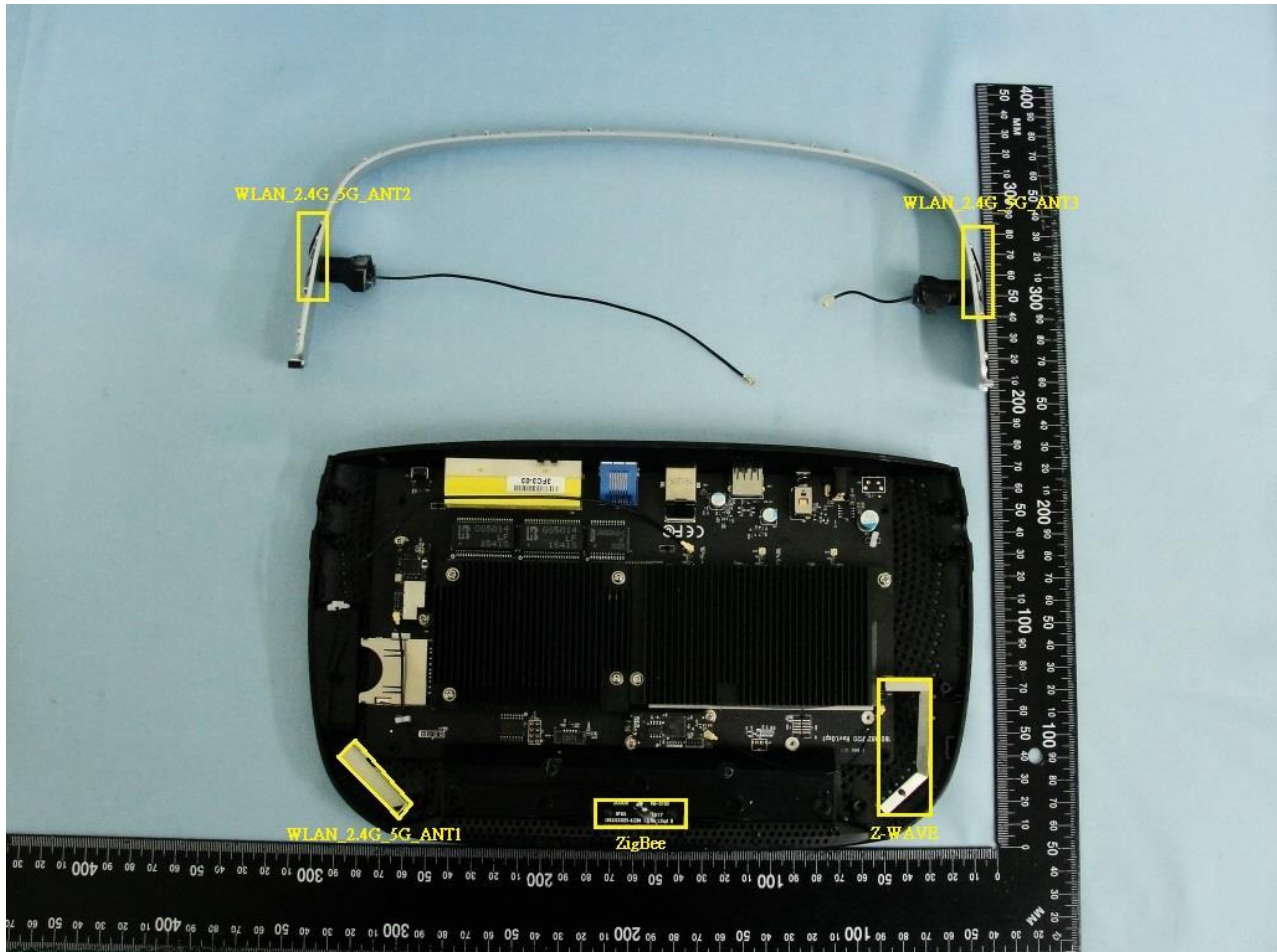

3. Internal Photograph of EUT

Brand Name: TP-Link / Model Name: SR20

Marketing Name: AC1900 Smart Home Router With Touch Screen

Brand Name: TP-Link / Model Name: SR20

Marketing Name: AC1900 Smart Home Router With Touch Screen

Brand Name: TP-Link / Model Name: SR20

Marketing Name: AC1900 Smart Home Router With Touch Screen

Brand Name: TP-Link / Model Name: SR20

Marketing Name: AC1900 Smart Home Router With Touch Screen

Brand Name: TP-Link / Model Name: SR20

Marketing Name: AC1900 Smart Home Router With Touch Screen

Brand Name: TP-Link / Model Name: SR20

Marketing Name: AC1900 Smart Home Router With Touch Screen

Brand Name: TP-Link / Model Name: SR20

Marketing Name: AC1900 Smart Home Router With Touch Screen