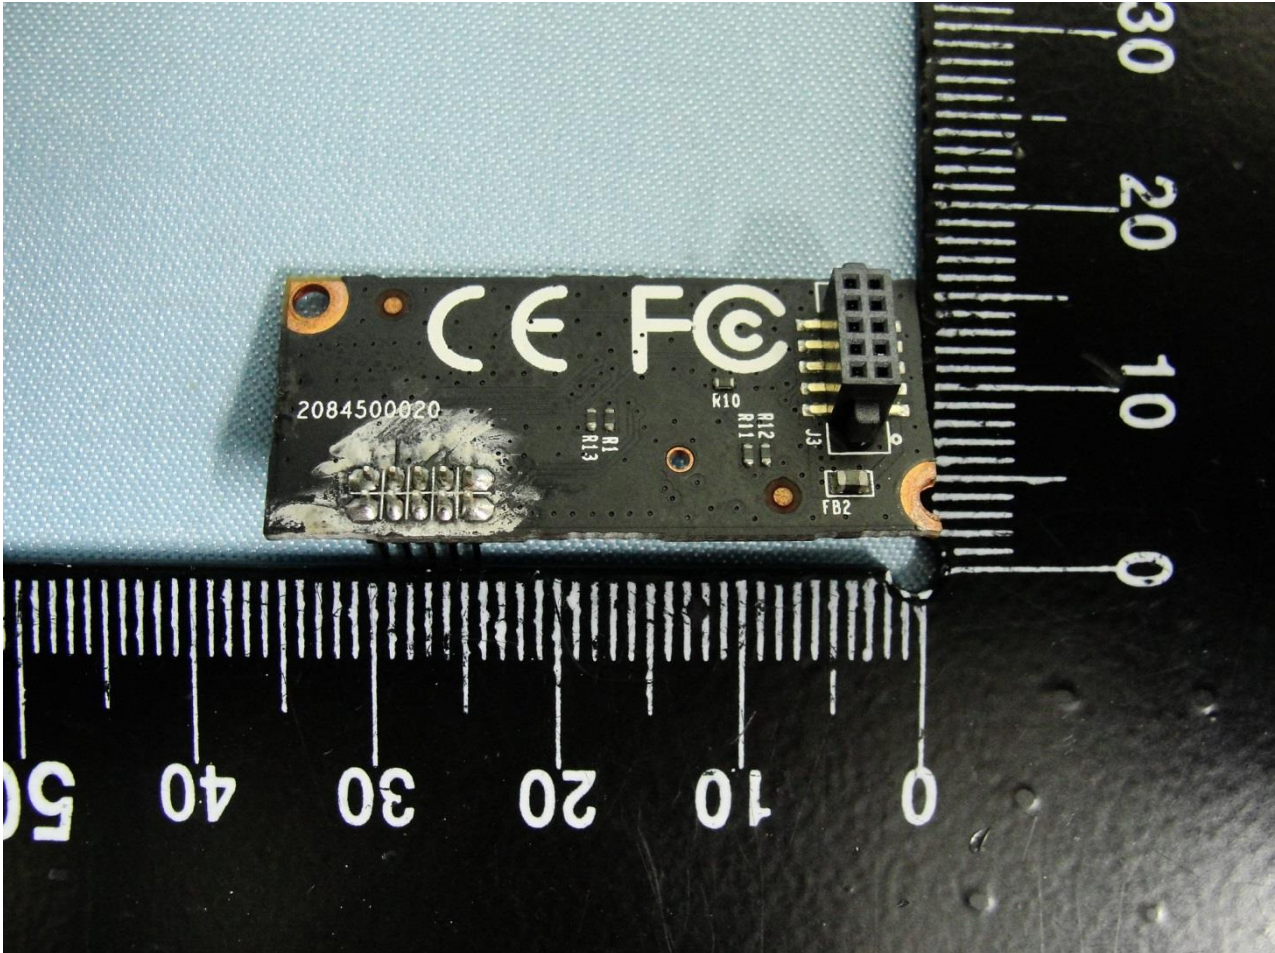

Marketing Name: AC1900 Smart Home Router With Touch Screen

Brand Name: TP-Link / Model Name: SR20

Marketing Name: AC1900 Smart Home Router With Touch Screen

Brand Name: TP-Link / Model Name: SR20

Marketing Name: AC1900 Smart Home Router With Touch Screen

Brand Name: TP-Link / Model Name: SR20

Marketing Name: AC1900 Smart Home Router With Touch Screen

Brand Name: TP-Link / Model Name: SR20

Marketing Name: AC1900 Smart Home Router With Touch Screen

Brand Name: TP-Link / Model Name: SR20