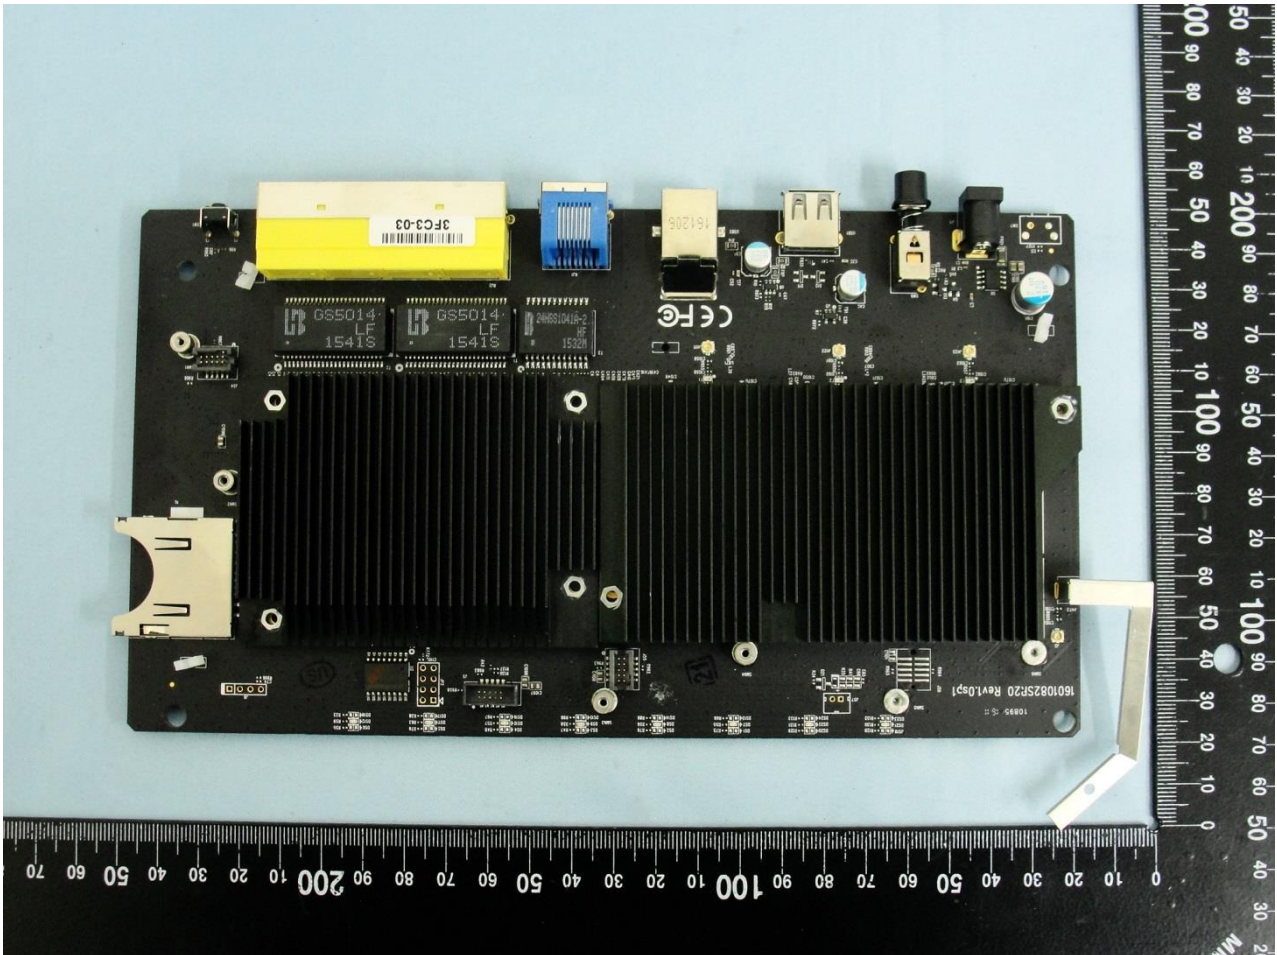

Brand Name: TP-Link / Model Name: SR20

Marketing Name: AC1900 Smart Home Router With Touch Screen