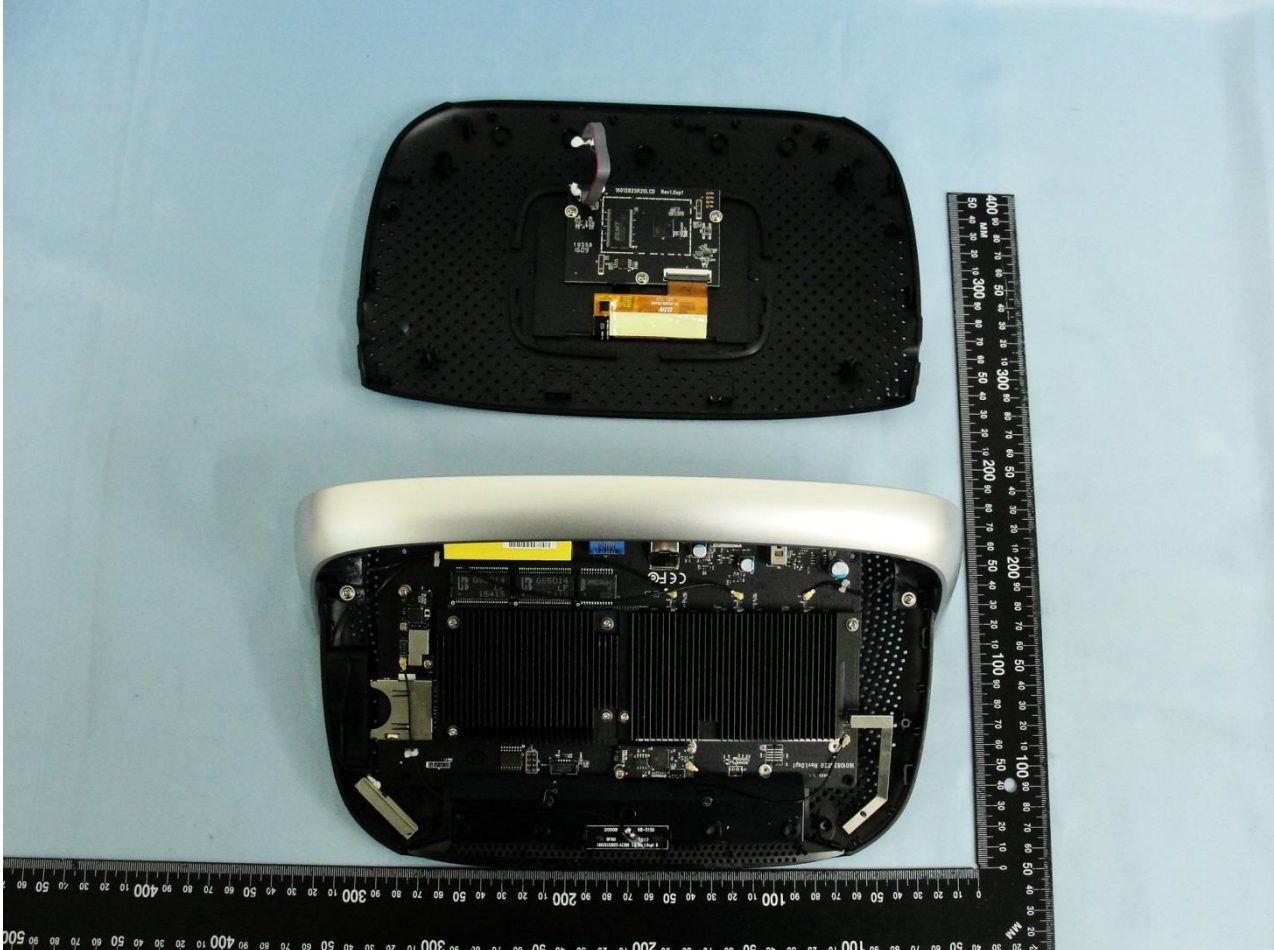

3. Internal Photograph of EUT

Brand Name: TP-Link / Model Name: SR20

Marketing Name: AC1900 Smart Home Router With Touch Screen

Brand Name: TP-Link / Model Name: SR20

Marketing Name: AC1900 Smart Home Router With Touch Screen

Brand Name: TP-Link / Model Name: SR20

Marketing Name: AC1900 Smart Home Router With Touch Screen

Brand Name: TP-Link / Model Name: SR20

Marketing Name: AC1900 Smart Home Router With Touch Screen

Brand Name: TP-Link / Model Name: SR20

Marketing Name: AC1900 Smart Home Router With Touch Screen

Brand Name: TP-Link / Model Name: SR20

Marketing Name: AC1900 Smart Home Router With Touch Screen

Brand Name: TP-Link / Model Name: SR20

Marketing Name: AC1900 Smart Home Router With Touch Screen