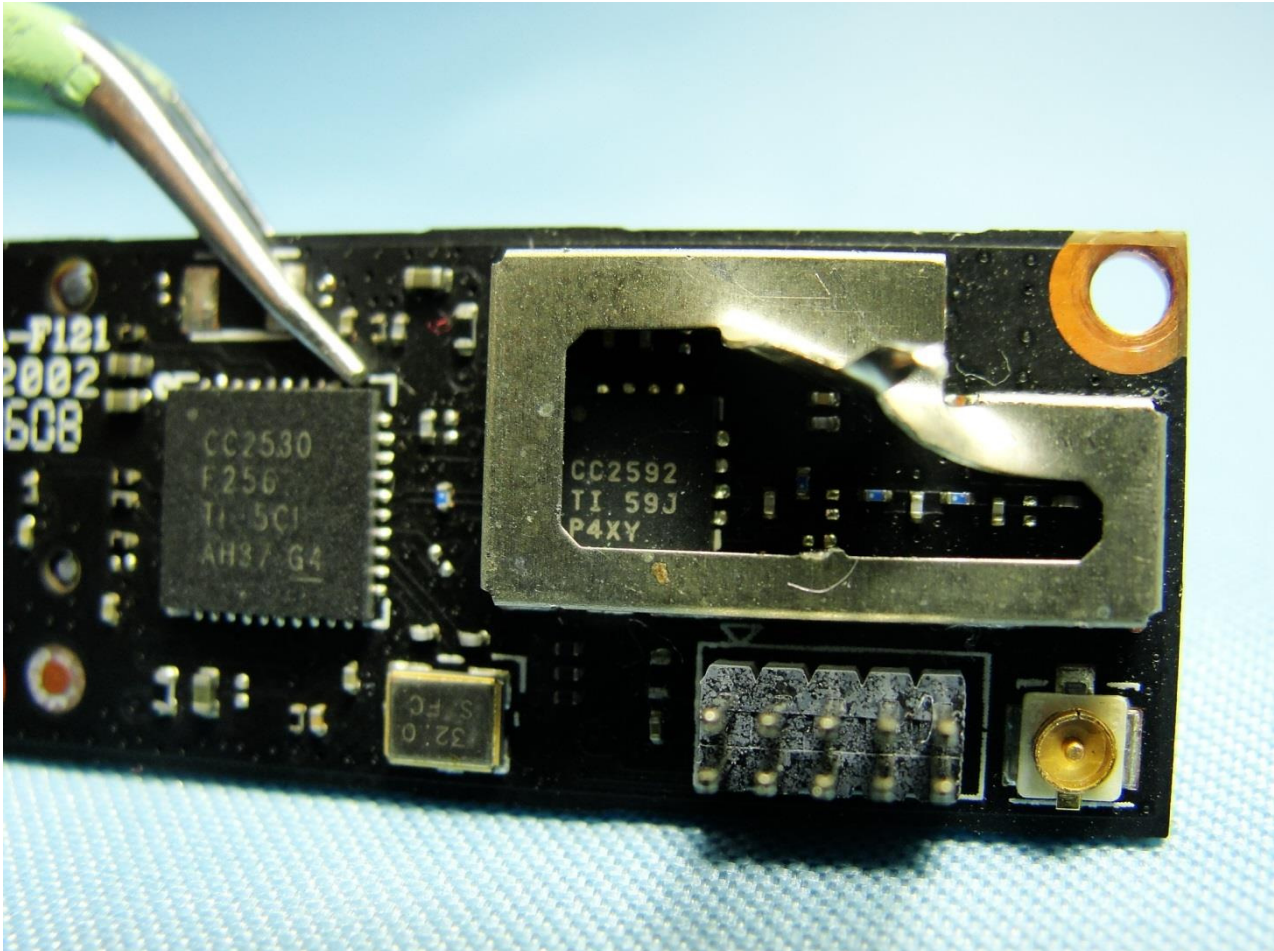

Marketing Name: AC1900 Smart Home Router With Touch Screen

Brand Name: TP-Link / Model Name: SR20

Marketing Name: AC1900 Smart Home Router With Touch Screen

Brand Name: TP-Link / Model Name: SR20

Marketing Name: AC1900 Smart Home Router With Touch Screen

Brand Name: TP-Link / Model Name: SR20

Marketing Name: AC1900 Smart Home Router With Touch Screen

Brand Name: TP-Link / Model Name: SR20

Marketing Name: AC1900 Smart Home Router With Touch Screen

Brand Name: TP-Link / Model Name: SR20