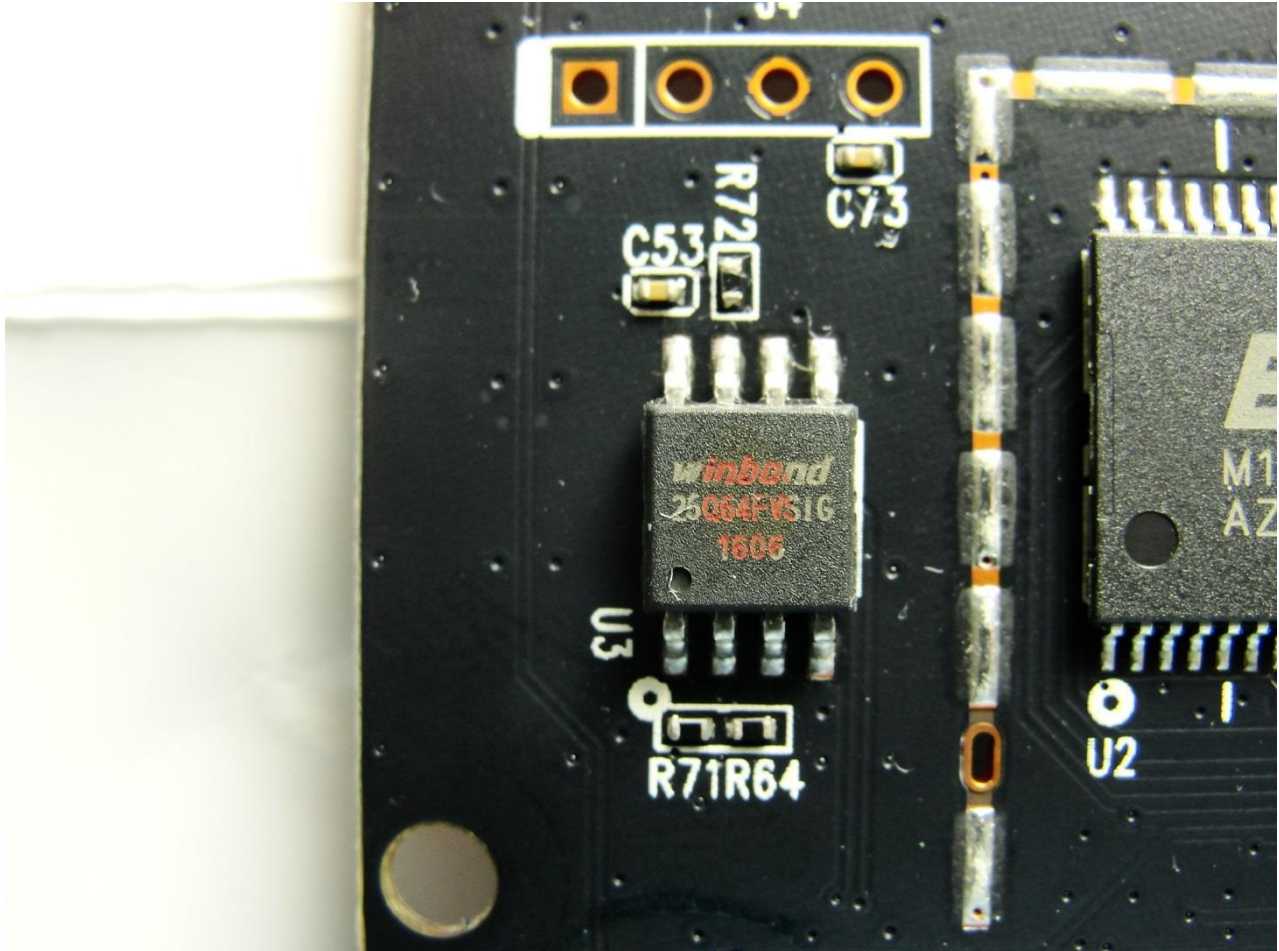

3. Internal Photograph of EUT

Brand Name: TP-Link / Model Name: SR20

Marketing Name: AC1900 Smart Home Router With Touch Screen

Brand Name: TP-Link / Model Name: SR20

Marketing Name: AC1900 Smart Home Router With Touch Screen

Brand Name: TP-Link / Model Name: SR20

Marketing Name: AC1900 Smart Home Router With Touch Screen

Brand Name: TP-Link / Model Name: SR20

Marketing Name: AC1900 Smart Home Router With Touch Screen

Brand Name: TP-Link / Model Name: SR20

Marketing Name: AC1900 Smart Home Router With Touch Screen

Brand Name: TP-Link / Model Name: SR20

Marketing Name: AC1900 Smart Home Router With Touch Screen

Brand Name: TP-Link / Model Name: SR20

Marketing Name: AC1900 Smart Home Router With Touch Screen