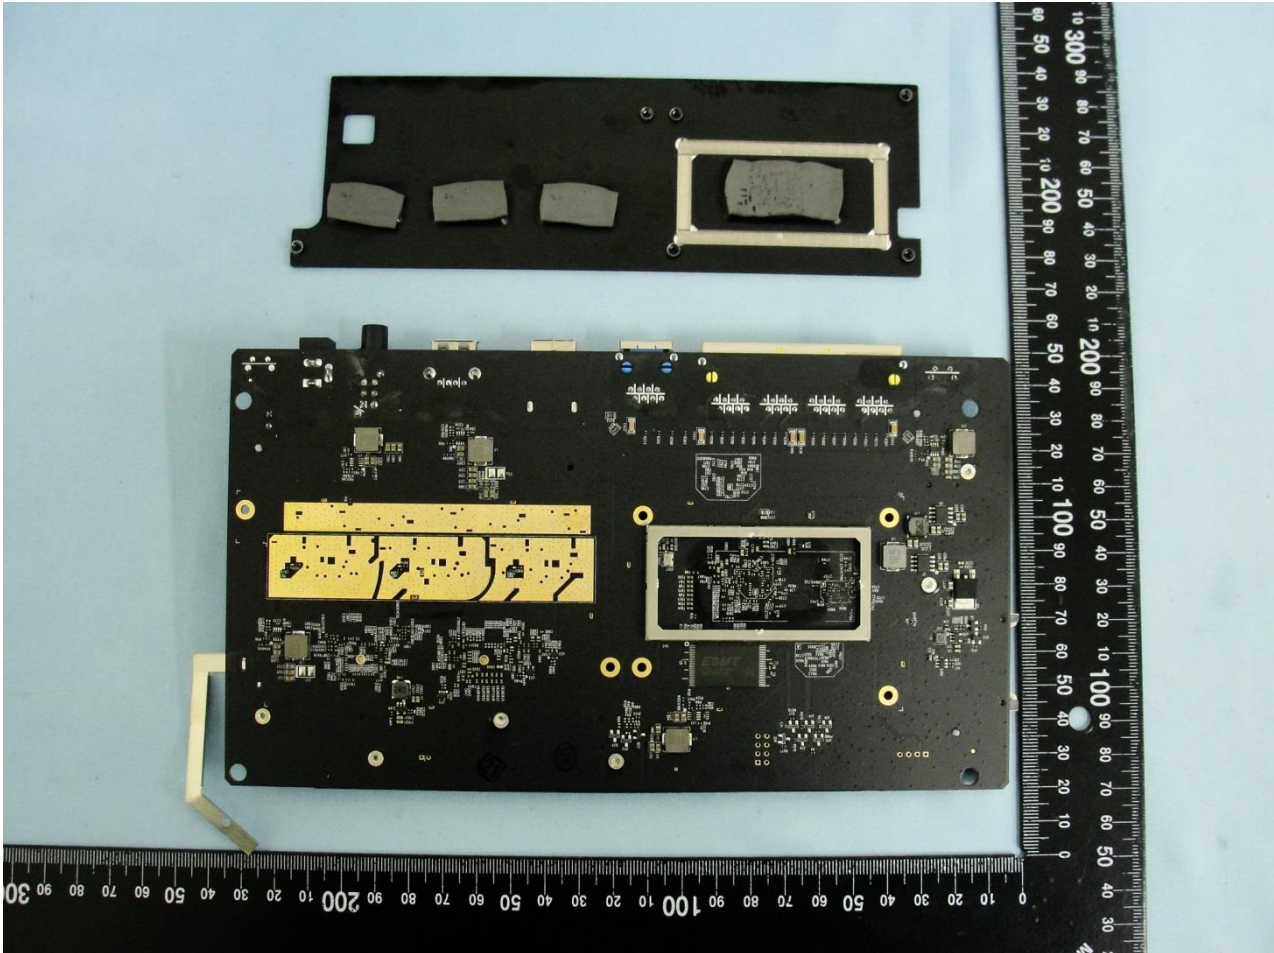

Marketing Name: AC1900 Smart Home Router With Touch Screen

Brand Name: TP-Link / Model Name: SR20

Marketing Name: AC1900 Smart Home Router With Touch Screen

Brand Name: TP-Link / Model Name: SR20

Marketing Name: AC1900 Smart Home Router With Touch Screen

Brand Name: TP-Link / Model Name: SR20

Marketing Name: AC1900 Smart Home Router With Touch Screen

Brand Name: TP-Link / Model Name: SR20

Marketing Name: AC1900 Smart Home Router With Touch Screen

Brand Name: TP-Link / Model Name: SR20