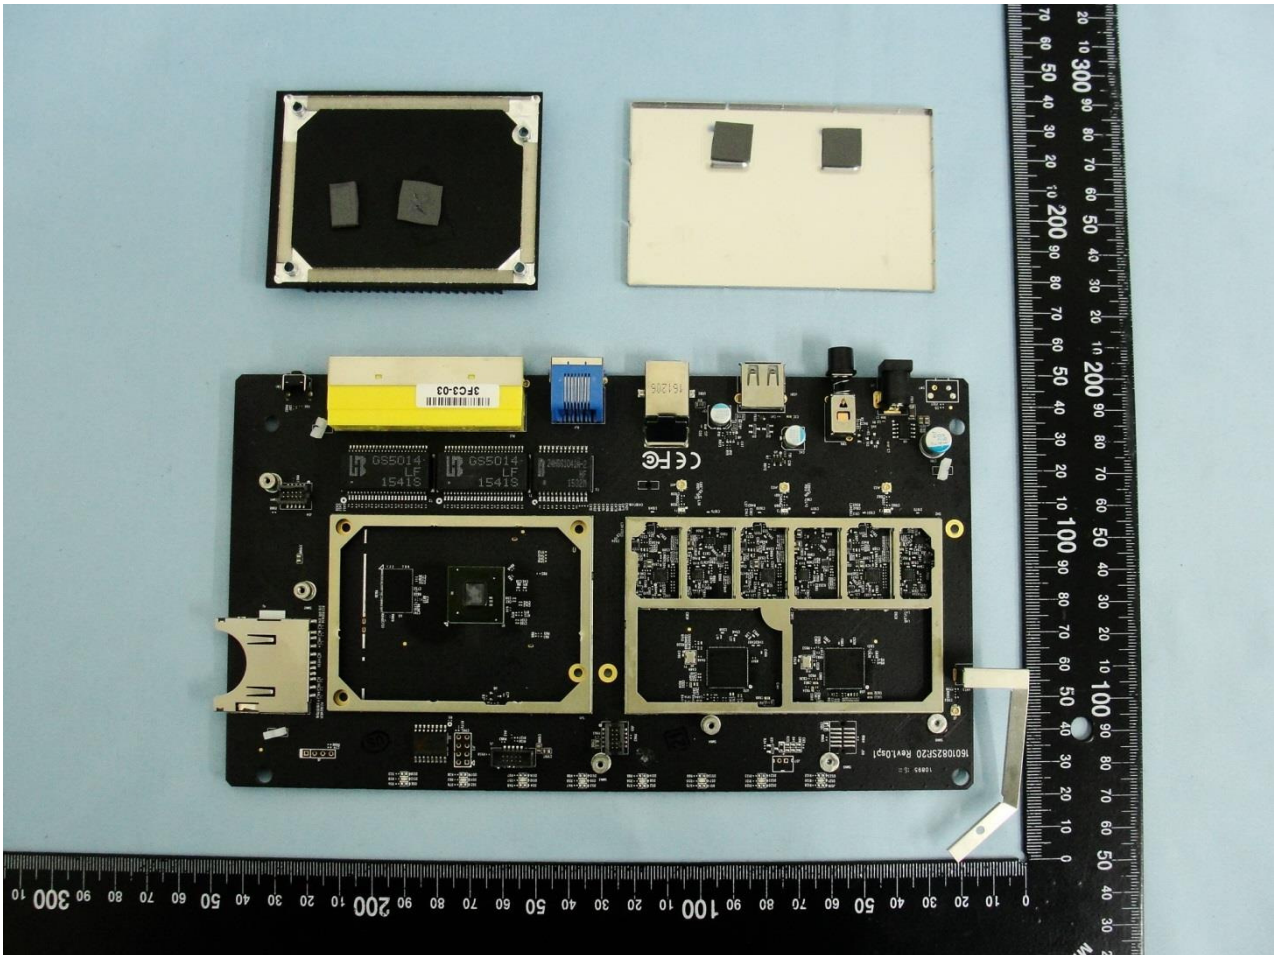

Brand Name: TP-Link / Model Name: SR20

Marketing Name: AC1900 Smart Home Router With Touch Screen