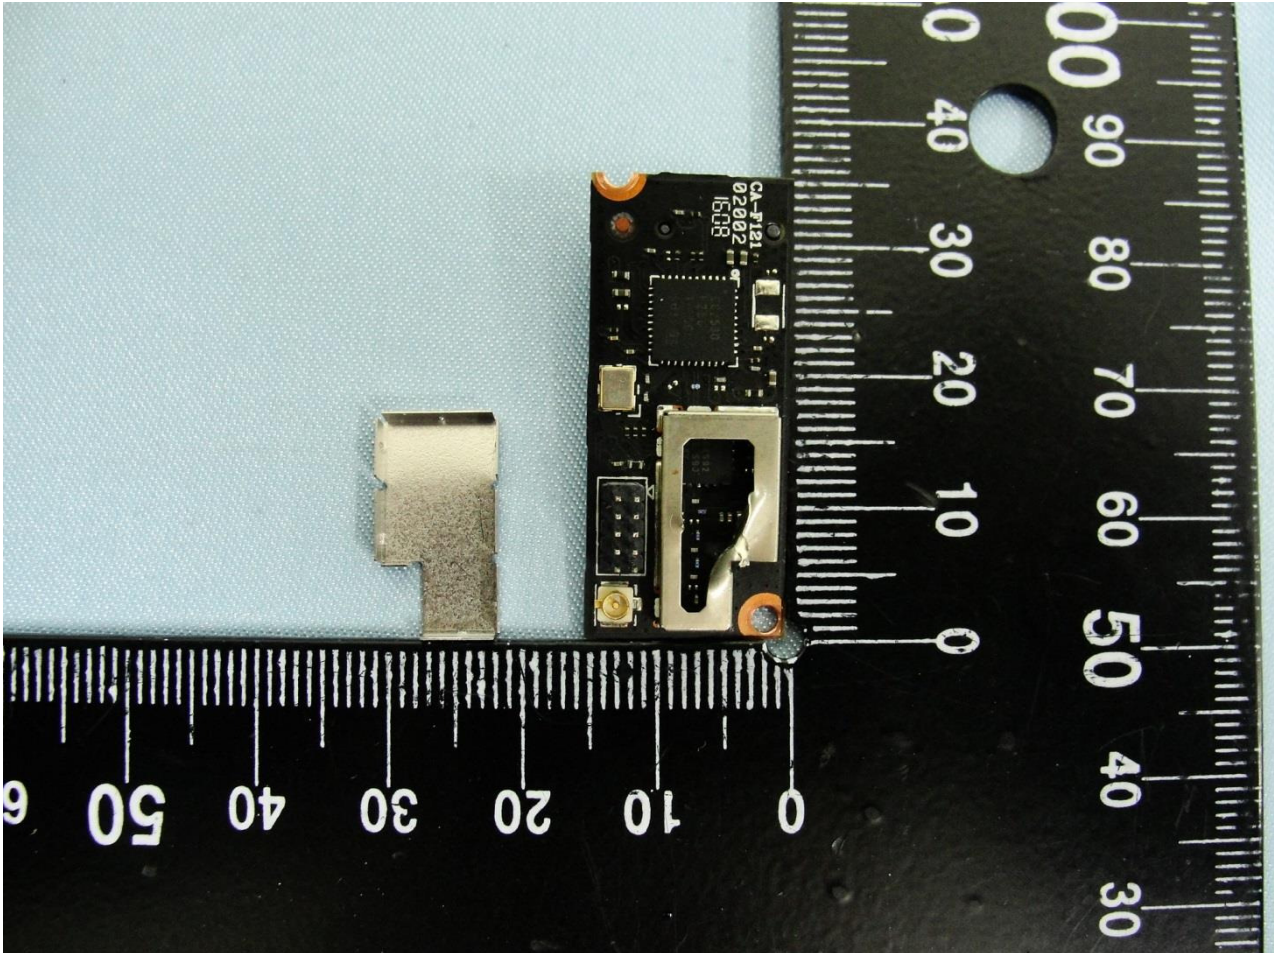

Brand Name: TP-Link / Model Name: SR20

Marketing Name: AC1900 Smart Home Router With Touch Screen

Brand Name: TP-Link / Model Name: SR20

Marketing Name: AC1900 Smart Home Router With Touch Screen

Brand Name: TP-Link / Model Name: SR20

Marketing Name: AC1900 Smart Home Router With Touch Screen

Brand Name: TP-Link / Model Name: SR20

Marketing Name: AC1900 Smart Home Router With Touch Screen

Brand Name: TP-Link / Model Name: SR20

Marketing Name: AC1900 Smart Home Router With Touch Screen