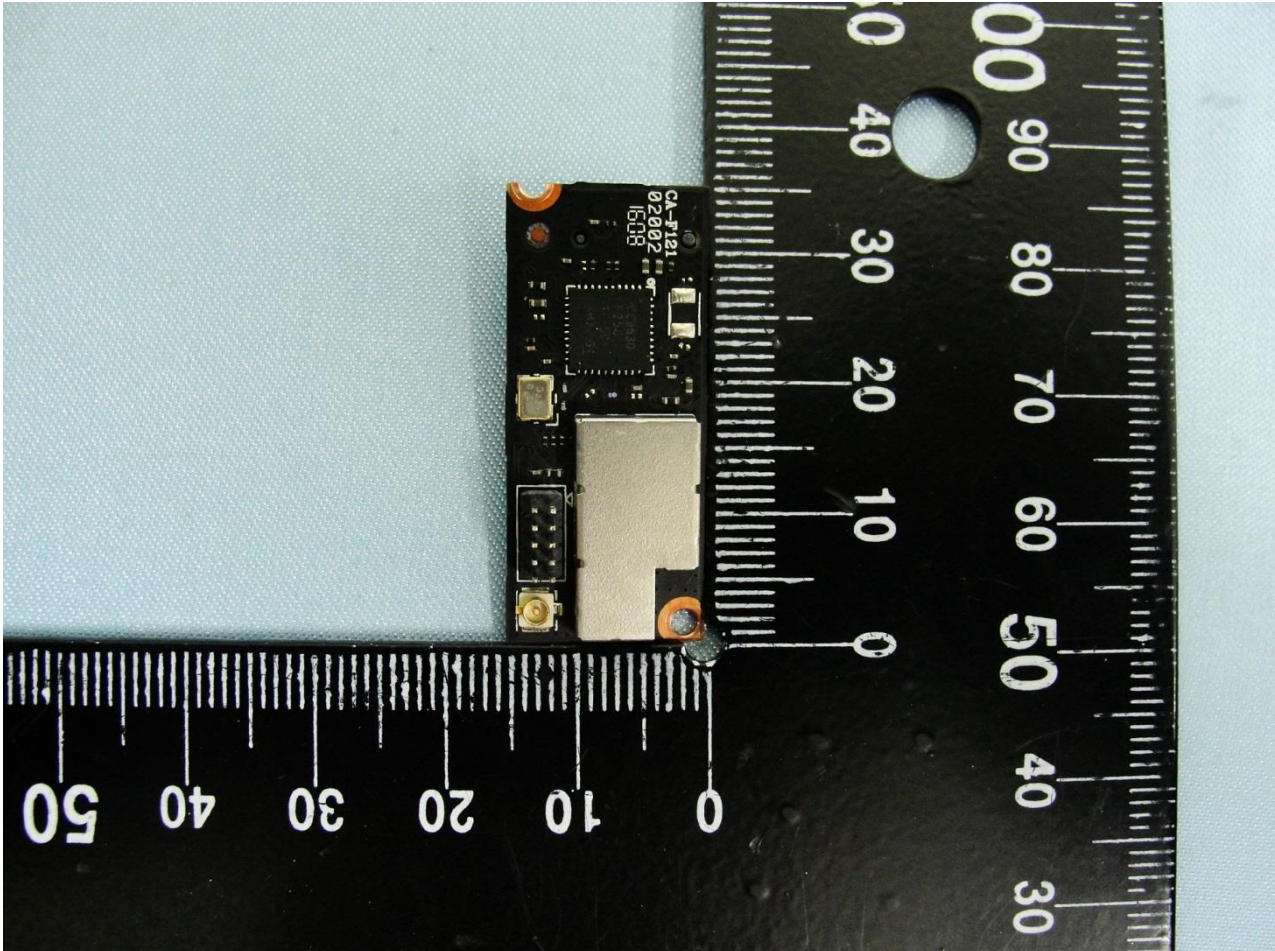

Brand Name: TP-Link / Model Name: SR20

Marketing Name: AC1900 Smart Home Router With Touch Screen

Brand Name: TP-Link / Model Name: SR20

Marketing Name: AC1900 Smart Home Router With Touch Screen

Brand Name: TP-Link / Model Name: SR20

Marketing Name: AC1900 Smart Home Router With Touch Screen

Brand Name: TP-Link / Model Name: SR20

Marketing Name: AC1900 Smart Home Router With Touch Screen

Brand Name: TP-Link / Model Name: SR20

Marketing Name: AC1900 Smart Home Router With Touch Screen