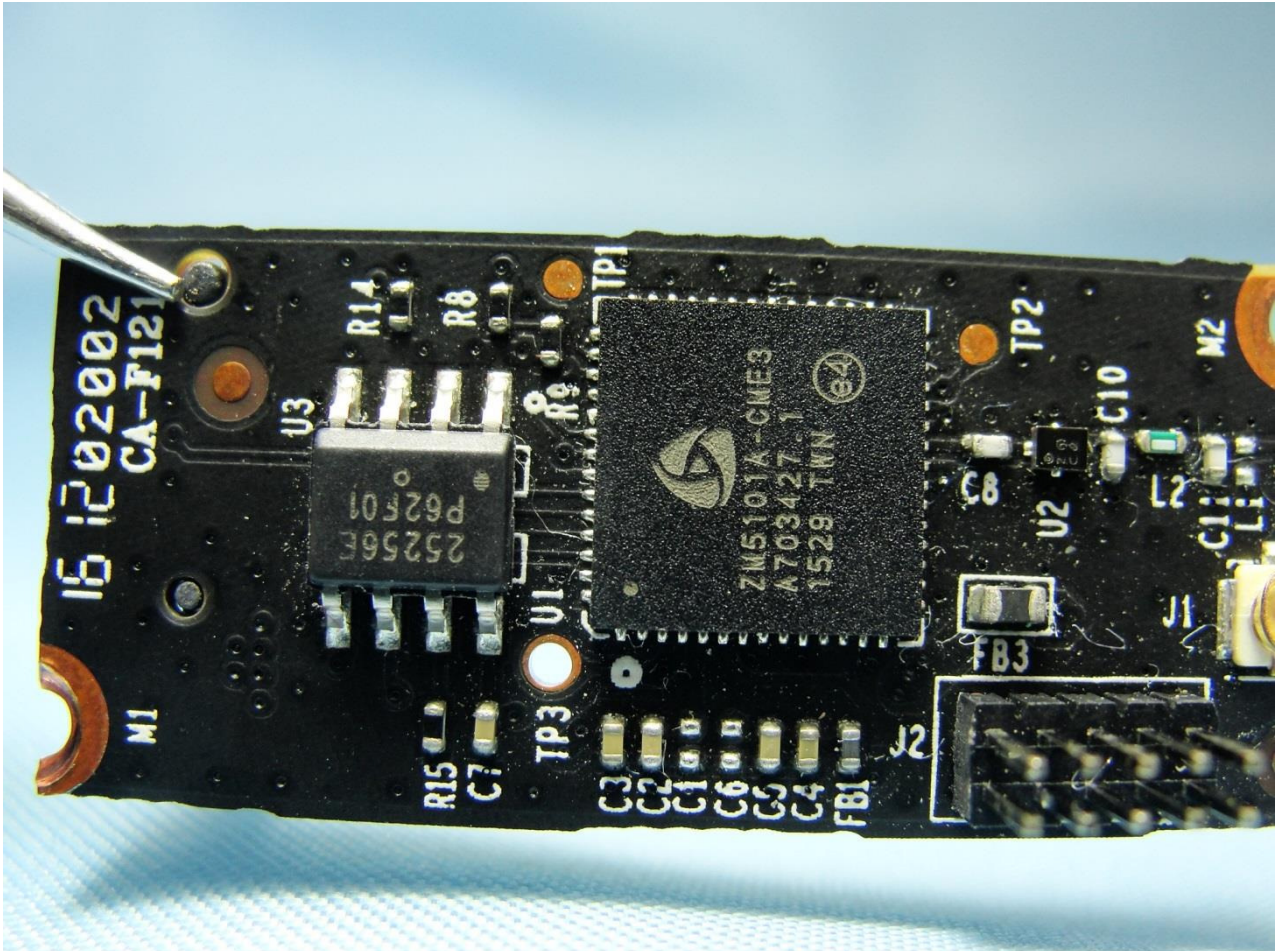

Brand Name: TP-Link / Model Name: SR20

Marketing Name: AC1900 Smart Home Router With Touch Screen

Brand Name: TP-Link / Model Name: SR20

Marketing Name: AC1900 Smart Home Router With Touch Screen

Brand Name: TP-Link / Model Name: SR20

Marketing Name: AC1900 Smart Home Router With Touch Screen

Brand Name: TP-Link / Model Name: SR20

Marketing Name: AC1900 Smart Home Router With Touch Screen

Brand Name: TP-Link / Model Name: SR20

Marketing Name: AC1900 Smart Home Router With Touch Screen