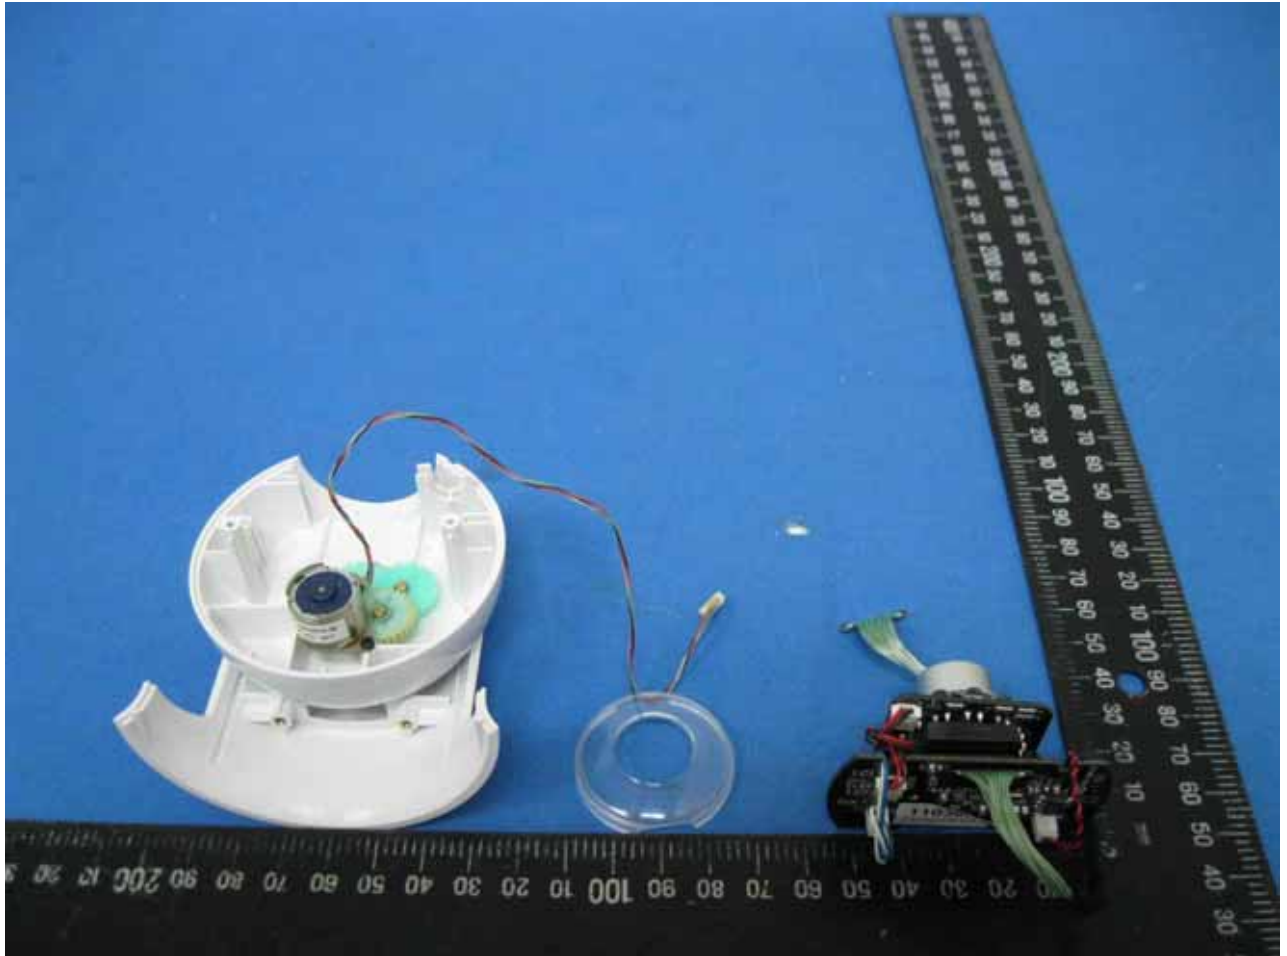

Internal Photo

Power Adapter Photo (Model : MU12-S120100-A1)