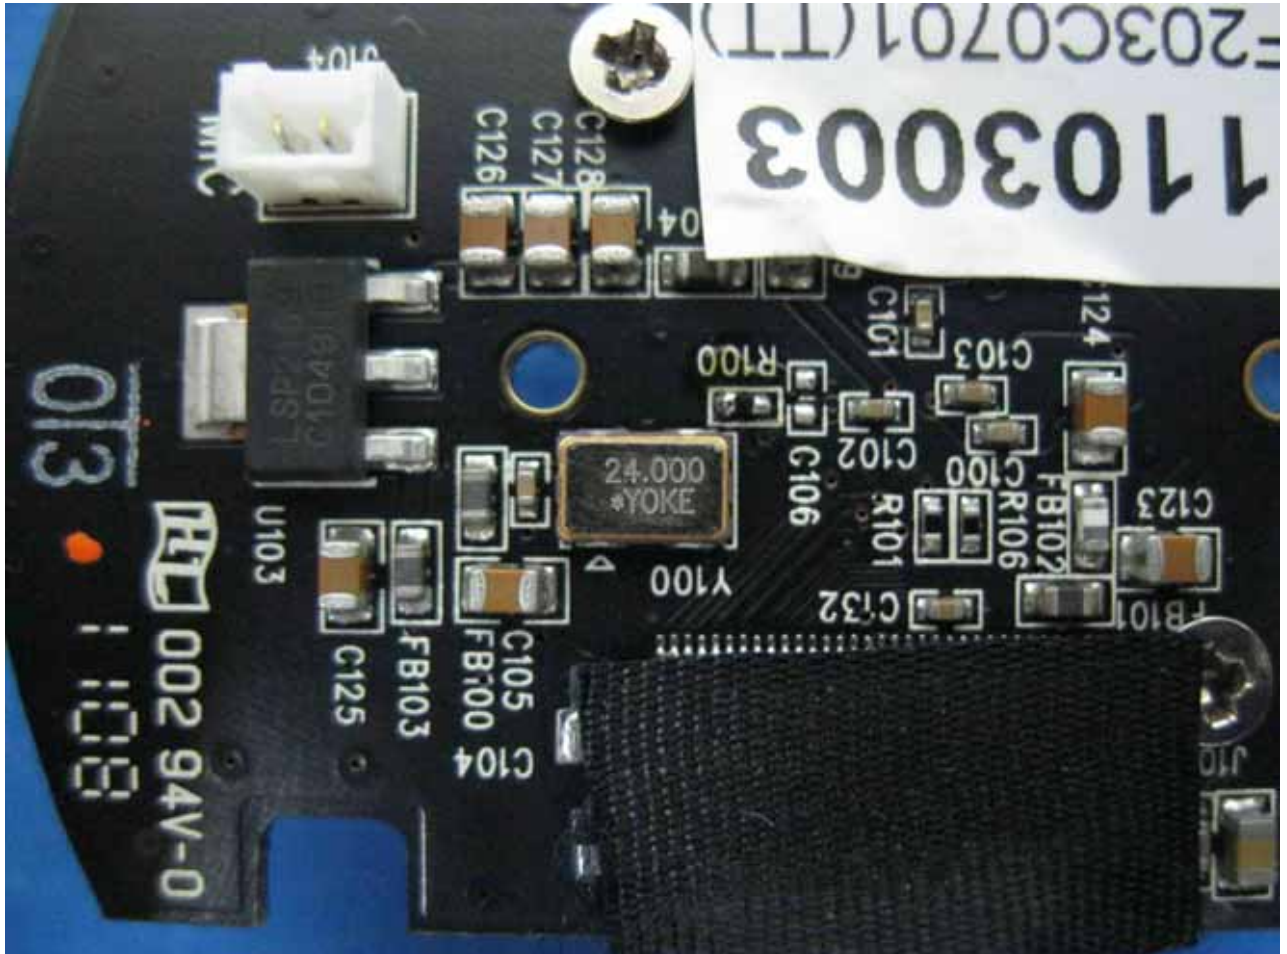

Internal Photo

Power Adapter Photo (Model : MU12-S120100-A1)