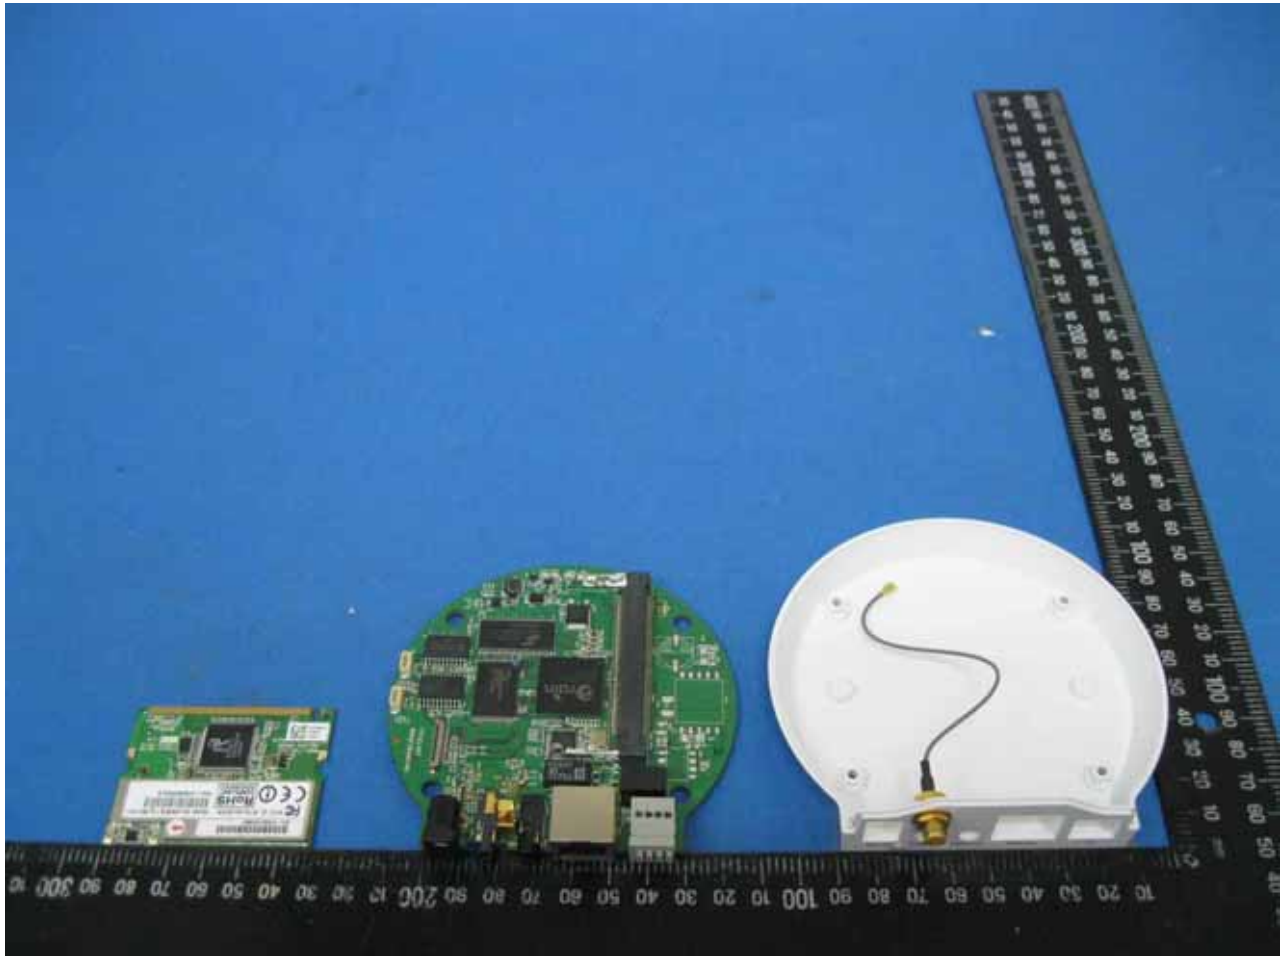

Internal Photo

Power Adapter Photo (Model : MU12-S120100-A1)