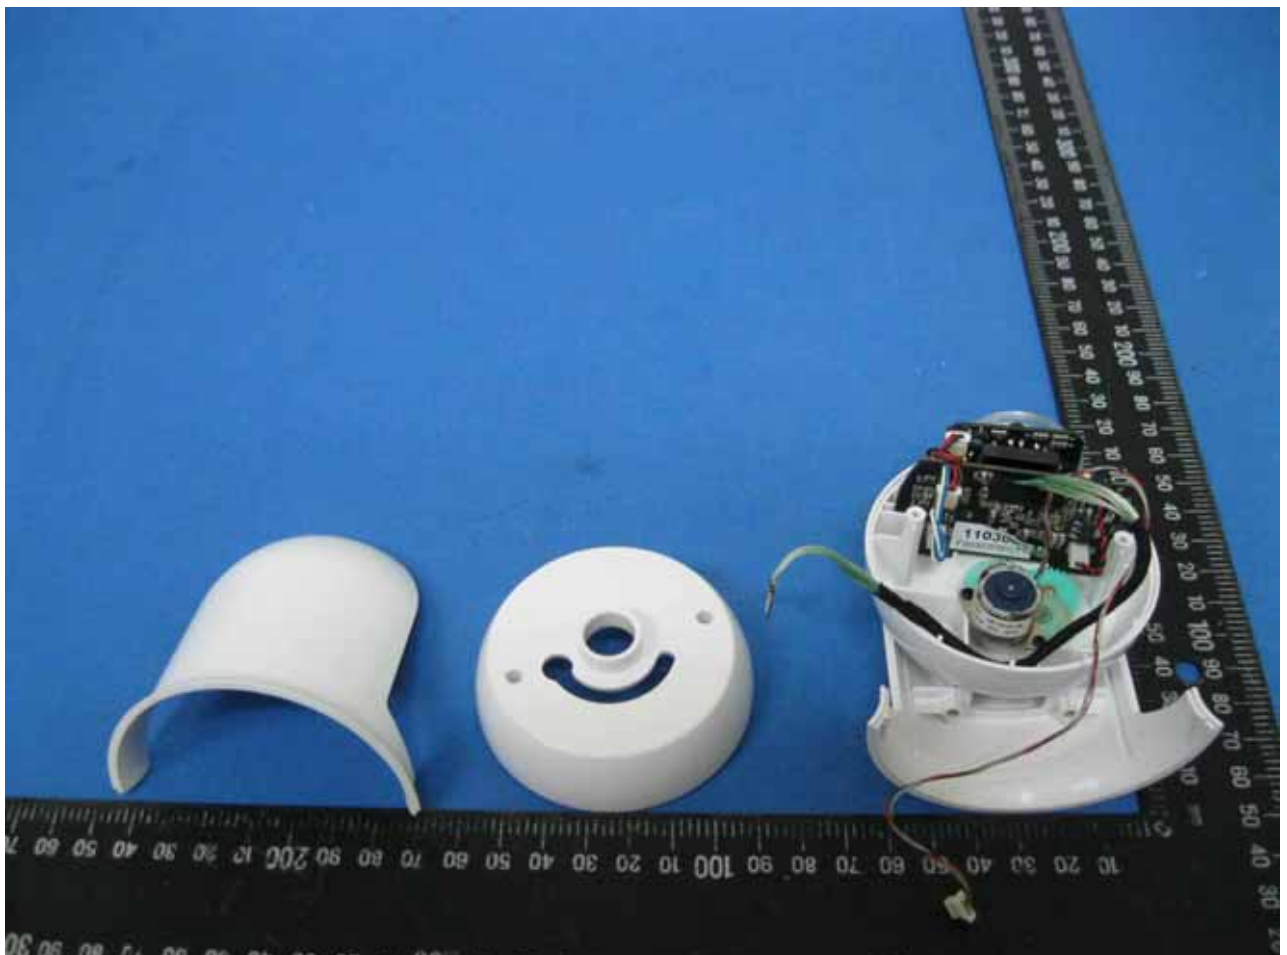

Internal Photo

Power Adapter Photo (Model : MU12-S120100-A1)