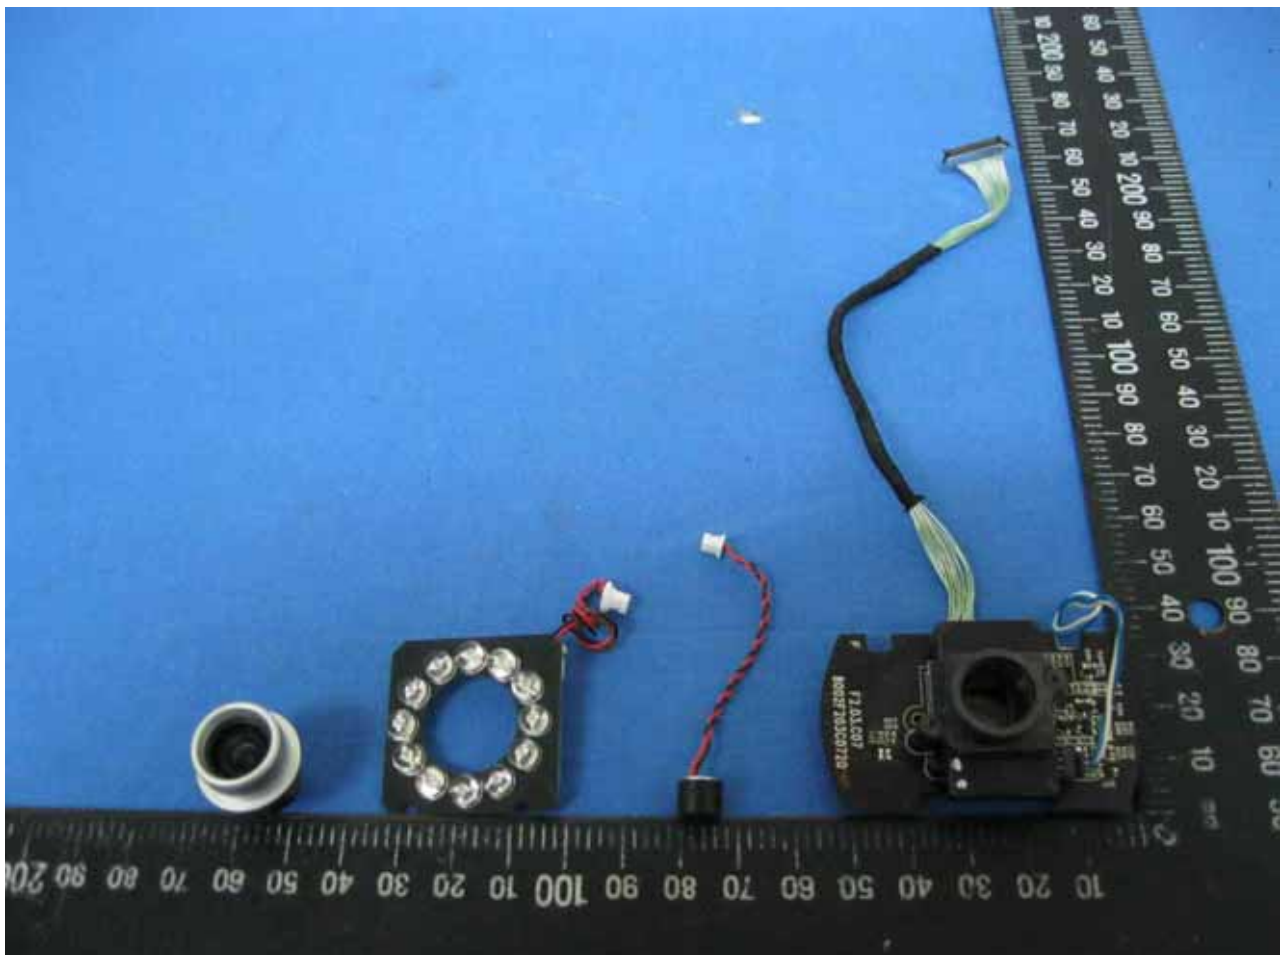

Internal Photo

Power Adapter Photo (Model : MU12-S120100-A1)