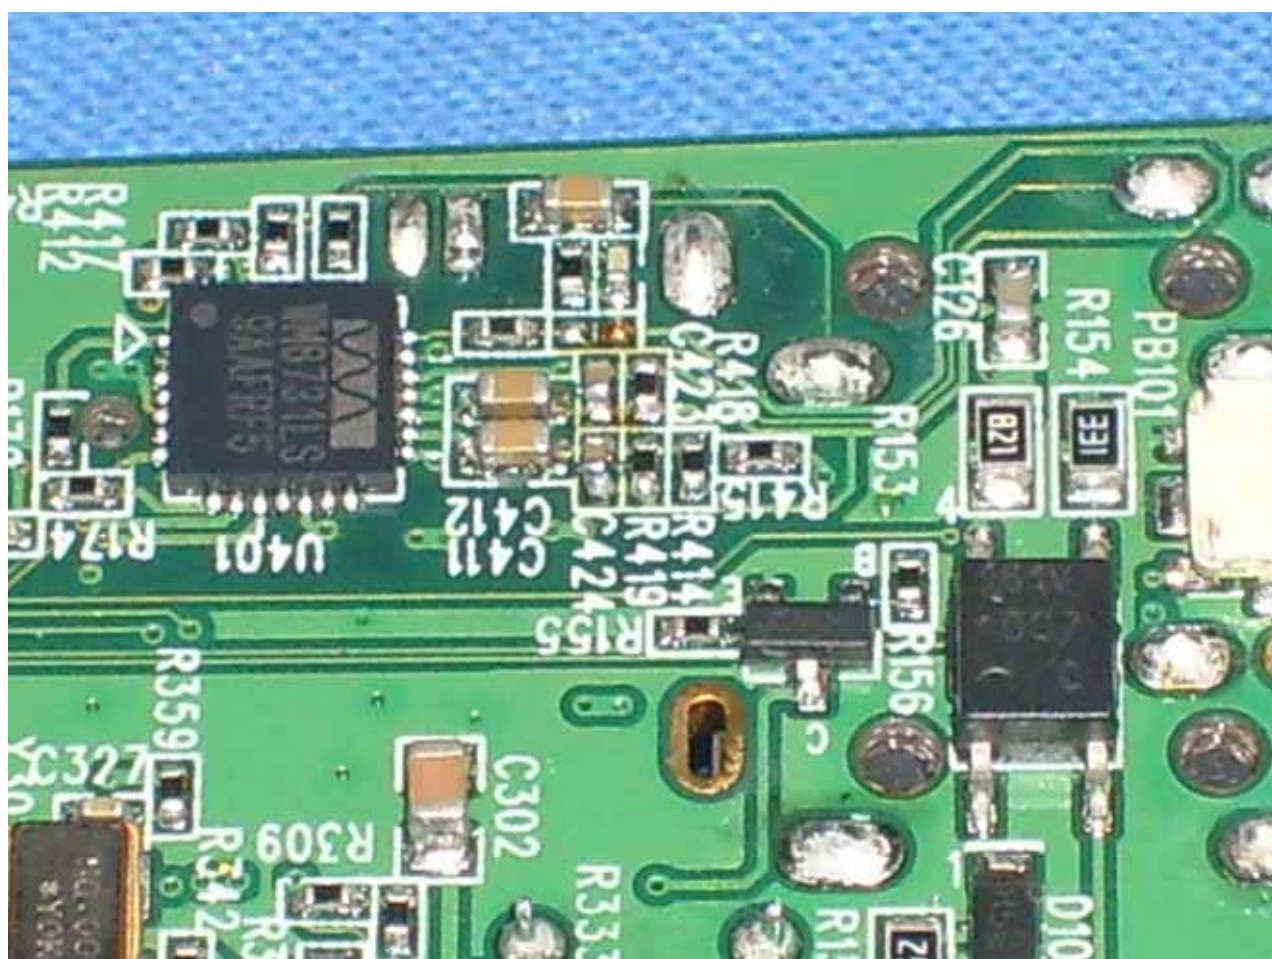

Internal Photo

Antenna Photo

Power Adapter Photo (Model : WRG15F-120B)

Power Adapter Photo (Model : MU12-2120100-C5)

Power Adapter Photo (Model : MU12-2120100-B2)

Power Adapter Photo (Model : MU12-2120100-A3)