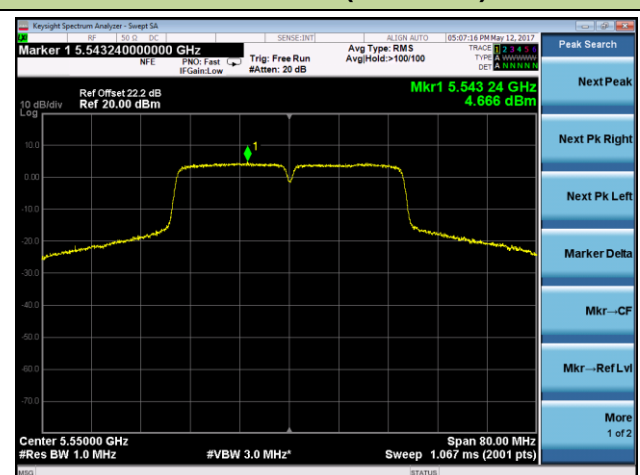

## 802.11n-HT40 Power Spectral Density - Chain 1 / Chain 0 + 1 + 2

Channel 38 (5190MHz)

Channel 46 (5230MHz)

Channel 54 (5270MHz)

Channel 62 (5310MHz)

Channel 102 (5510MHz)

Channel 110 (5550MHz)

802.11n-HT40 Power Spectral Density - Chain 1 / Chain 0 + 1 + 2