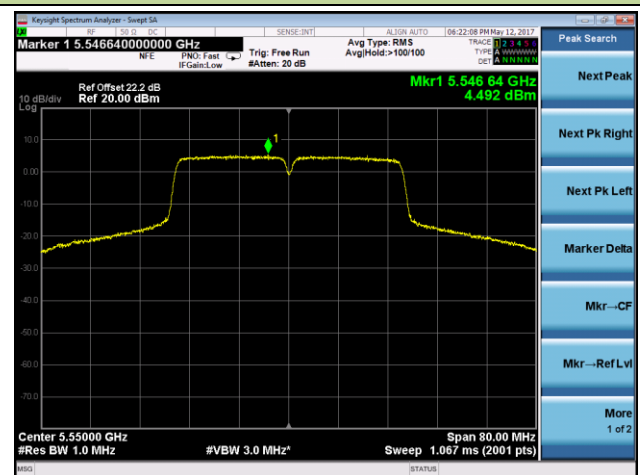

Channel 38 (5190MHz)

Channel 46 (5230MHz)

Channel 54 (5270MHz)

Channel 62 (5310MHz)

Channel 102 (5510MHz)

Channel 110 (5550MHz)

802.11ac-VHT40 Power Spectral Density - Chain 0 / Chain 0 + 1 + 2

Channel 134 (5670MHz)

Channel 151 (5755MHz)

Channel 159 (5795MHz)

802.11ac-VHT80 Power Spectral Density - Chain 0 / Chain 0 + 1 + 2

Channel 42 (5210MHz)

Channel 58 (5290MHz)

Channel 106 (5530MHz)

Channel 155 (5775MHz)

802.11a Power Spectral Density - Chain 1 / Chain 0 + 1 + 2