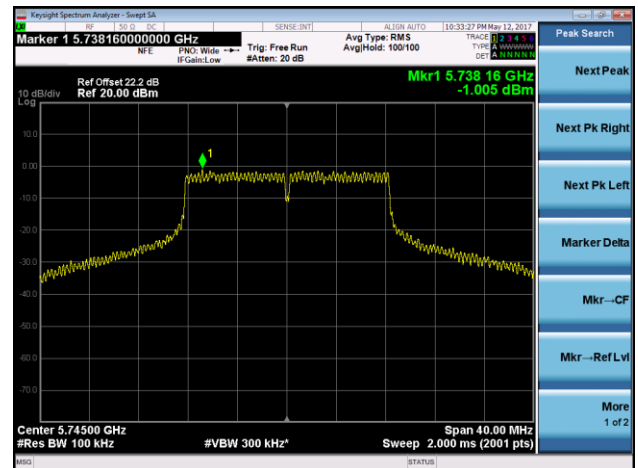

## 802.11a Power Spectral Density - Chain 1 / Chain 0 + 1 + 2

Channel 100 (5500MHz)

Channel 116 (5580MHz)

Channel 140 (5700MHz)

Channel 149 (5745MHz)

Channel 157 (5785MHz)

Channel 165 (5825MHz)

802.11n-HT20 Power Spectral Density - Chain 1 / Chain 0 + 1 + 2