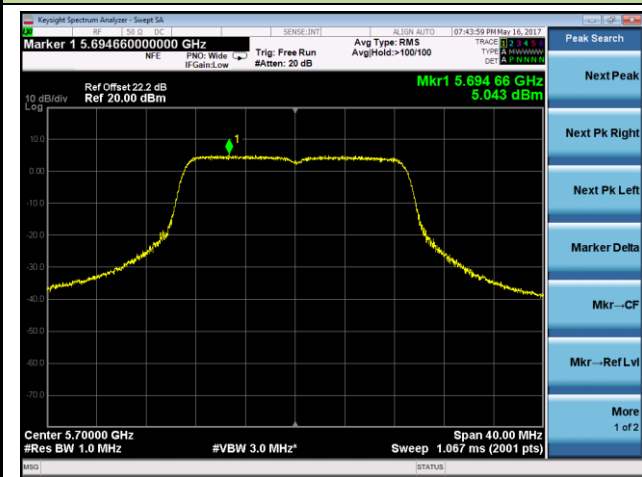

802.11ac-VHT20 Power Spectral Density - Chain 0 / Chain 0 + 1 + 2

Channel 100 (5500MHz)

Channel 116 (5580MHz)

Channel 140 (5700MHz)

Channel 149 (5745MHz)

Channel 157 (5785MHz)

Channel 165 (5825MHz)

802.11ac-VHT40 Power Spectral Density - Chain 0 / Chain 0 + 1 + 2

Channel 38 (5190MHz)

Channel 46 (5230MHz)

Channel 54 (5270MHz)

Channel 62 (5310MHz)

Channel 102 (5510MHz)

Channel 110 (5550MHz)

802.11ac-VHT40 Power Spectral Density - Chain 0 / Chain 0 + 1 + 2

Channel 134 (5670MHz)