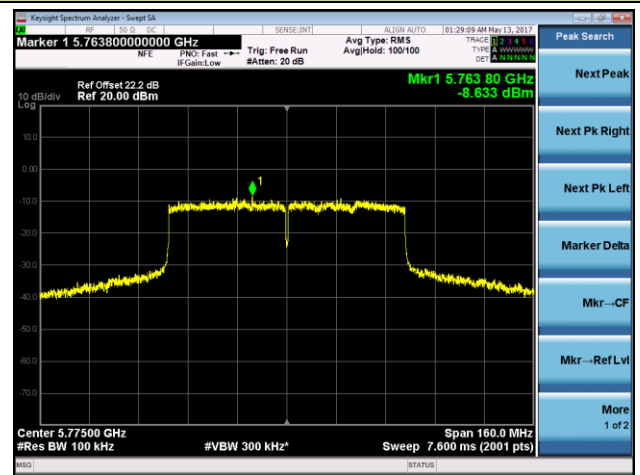

Channel 151 (5755MHz)

Channel 159 (5795MHz)

802.11ac-VHT80 Power Spectral Density - Chain 0 / Chain 0 + 1 + 2

Channel 42 (5210MHz)

Channel 58 (5290MHz)

Channel 106 (5530MHz)

Channel 155 (5775MHz)

802.11a Power Spectral Density - Chain 1 / Chain 0 + 1 + 2