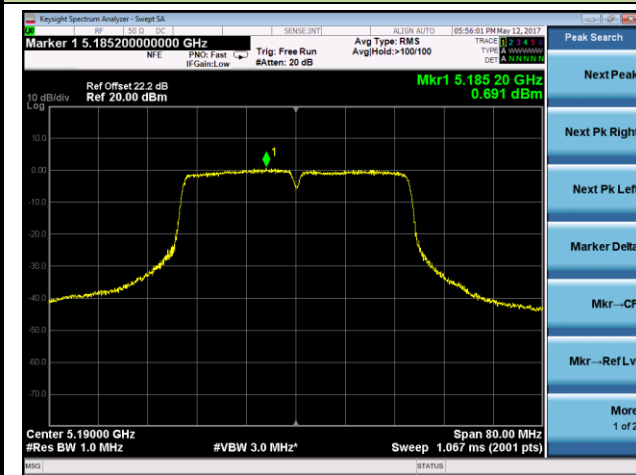

802.11ac-VHT40 Power Spectral Density - Chain 1 / Chain 0 + 1 + 2

Channel 38 (5190MHz)