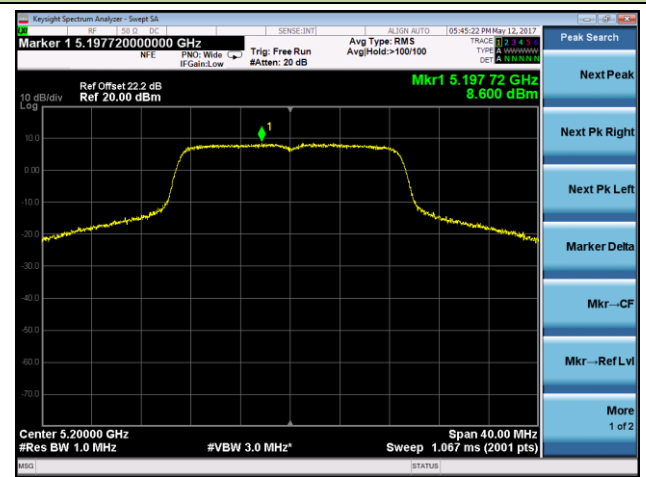

Channel 134 (5670MHz)

Channel 151 (5755MHz)

Channel 159 (5795MHz)

802.11ac-VHT20 Power Spectral Density - Chain 1 / Chain 0 + 1 + 2

Channel 36 (5180MHz)

Channel 40 (5200MHz)

Channel 48 (5240MHz)

Channel 52 (5260MHz)