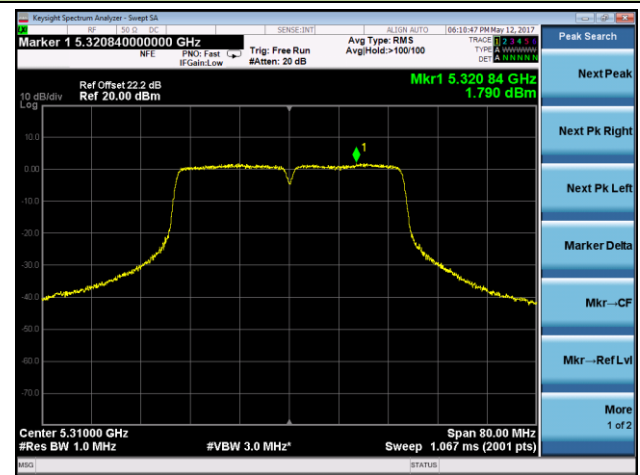

Channel 38 (5190MHz)

Channel 46 (5230MHz)

Channel 54 (5270MHz)

Channel 62 (5310MHz)

Channel 102 (5510MHz)

Channel 110 (5550MHz)

802.11ac-VHT40 Power Spectral Density - Chain 0 / Chain 0 + 1 + 2

Channel 134 (5670MHz)

Channel 151 (5755MHz)

Channel 159 (5795MHz)

802.11ac-VHT80 Power Spectral Density - Chain 0 / Chain 0 + 1 + 2

Channel 42 (5210MHz)

Channel 58 (5290MHz)

Channel 106 (5530MHz)

Channel 155 (5775MHz)

802.11a Power Spectral Density - Chain 1 / Chain 0 + 1 + 2