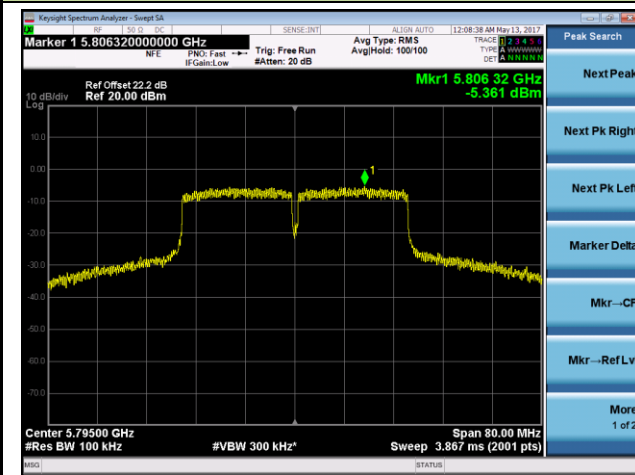

Channel 159 (5795MHz)