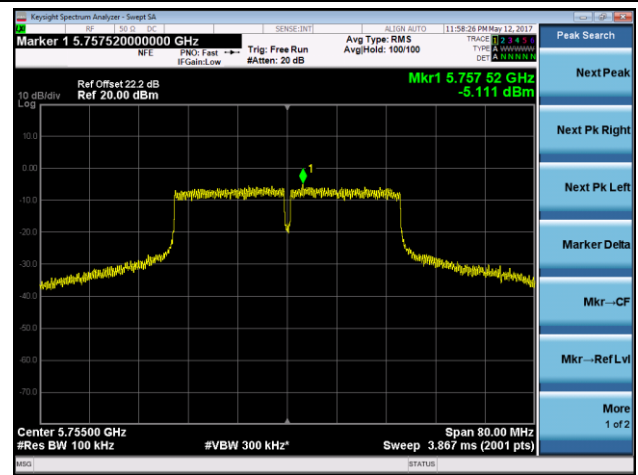

Channel 151 (5755MHz)