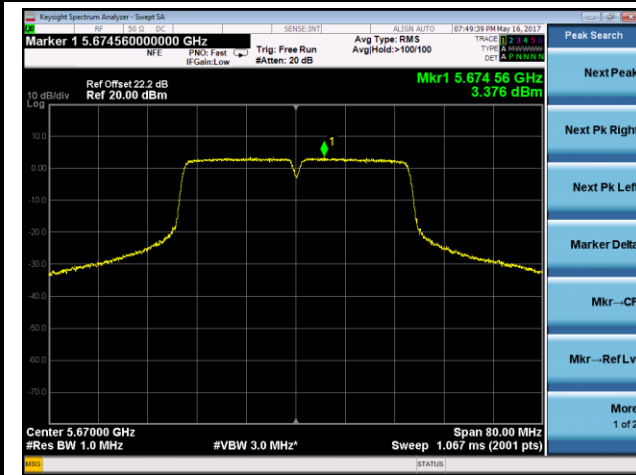

## 802.11ac-VHT40 Power Spectral Density - Chain 1 / Chain 0 + 1 + 2

Channel 38 (5190MHz)

Channel 46 (5230MHz)

Channel 54 (5270MHz)

Channel 62 (5310MHz)

Channel 102 (5510MHz)

Channel 110 (5550MHz)

802.11ac-VHT40 Power Spectral Density - Chain 1 / Chain 0 + 1 + 2

Channel 134 (5670MHz)

Channel 151 (5755MHz)

Channel 159 (5795MHz)