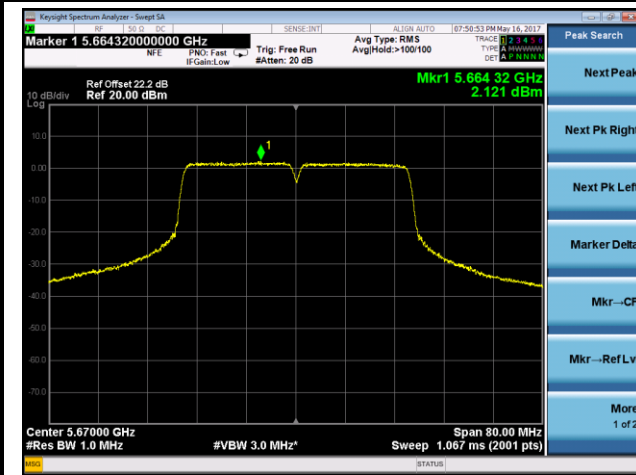

Channel 38 (5190MHz)

Channel 46 (5230MHz)

Channel 54 (5270MHz)

Channel 62 (5310MHz)

Channel 102 (5510MHz)

Channel 110 (5550MHz)

802.11ac-VHT40 Power Spectral Density - Chain 0 / Chain 0 + 1 + 2

Channel 134 (5670MHz)

Channel 151 (5755MHz)

Channel 159 (5795MHz)

802.11ac-VHT80 Power Spectral Density - Chain 0 / Chain 0 + 1 + 2

Channel 42 (5210MHz)

Channel 58 (5290MHz)

Channel 106 (5530MHz)

Channel 155 (5775MHz)

802.11a Power Spectral Density - Chain 1 / Chain 0 + 1 + 2