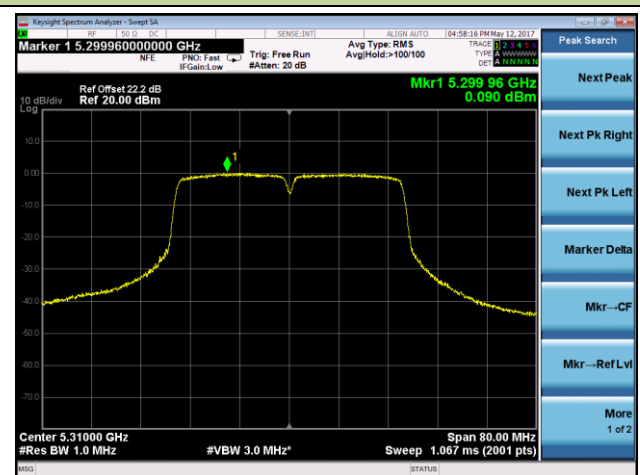

## 802.11n-HT40 Power Spectral Density - Chain 1 / Chain 0 + 1 + 2

Channel 38 (5190MHz)

Channel 46 (5230MHz)

Channel 54 (5270MHz)

Channel 62 (5310MHz)

Channel 102 (5510MHz)

Channel 110 (5550MHz)

802.11n-HT40 Power Spectral Density - Chain 1 / Chain 0 + 1 + 2

Channel 134 (5670MHz)

Channel 151 (5755MHz)

Channel 159 (5795MHz)

802.11ac-VHT20 Power Spectral Density - Chain 1 / Chain 0 + 1 + 2

Channel 36 (5180MHz)

Channel 40 (5200MHz)

Channel 48 (5240MHz)

Channel 52 (5260MHz)