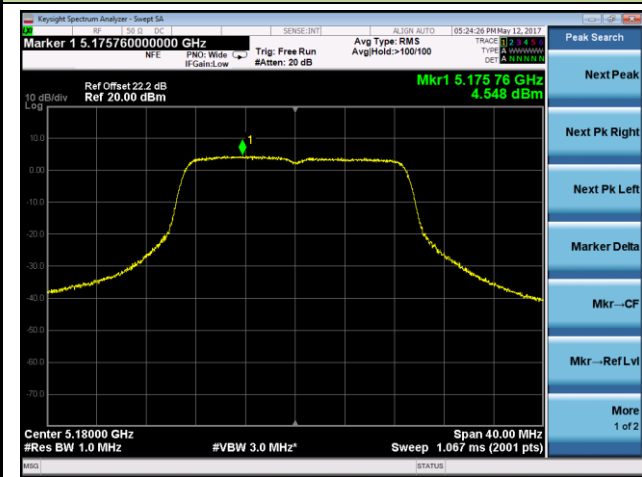

Channel 134 (5670MHz)

Channel 151 (5755MHz)

Channel 159 (5795MHz)

802.11ac-VHT20 Power Spectral Density - Chain 1 / Chain 0 + 1 + 2

Channel 36 (5180MHz)

Channel 40 (5200MHz)

Channel 48 (5240MHz)

Channel 52 (5260MHz)

Channel 60 (5300MHz)

Channel 64 (5320MHz)

802.11ac-VHT20 Power Spectral Density - Chain 1 / Chain 0 + 1 + 2

Channel 100 (5500MHz)

Channel 116 (5580MHz)

Channel 140 (5700MHz)

Channel 149 (5745MHz)

Channel 157 (5785MHz)