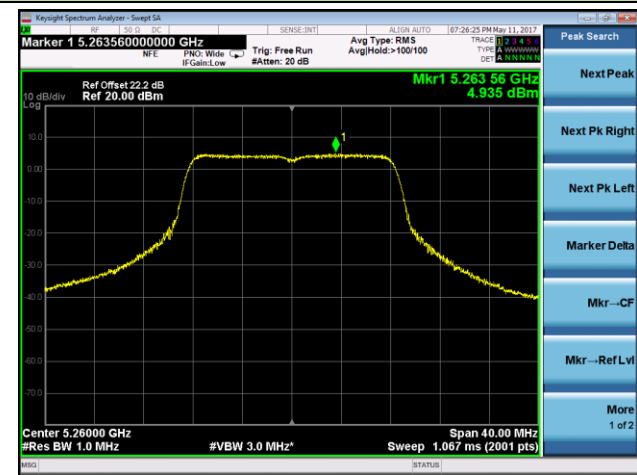

Channel 151 (5755MHz)

Channel 159 (5795MHz)

802.11ac-VHT80 Power Spectral Density - Chain 0 / Chain 0 + 1 + 2

Channel 42 (5210MHz)

Channel 58 (5290MHz)

Channel 106 (5530MHz)

Channel 155 (5775MHz)

802.11a Power Spectral Density - Chain 1 / Chain 0 + 1 + 2

Channel 36 (5180MHz)

Channel 40 (5200MHz)

Channel 48 (5240MHz)

Channel 52 (5260MHz)

Channel 60 (5300MHz)

Channel 64 (5320MHz)

## 802.11a Power Spectral Density - Chain 1 / Chain 0 + 1 + 2

Channel 100 (5500MHz)

Channel 116 (5580MHz)

Channel 140 (5700MHz)

Channel 149 (5745MHz)

Channel 157 (5785MHz)

Channel 165 (5825MHz)

802.11n-HT20 Power Spectral Density - Chain 1 / Chain 0 + 1 + 2