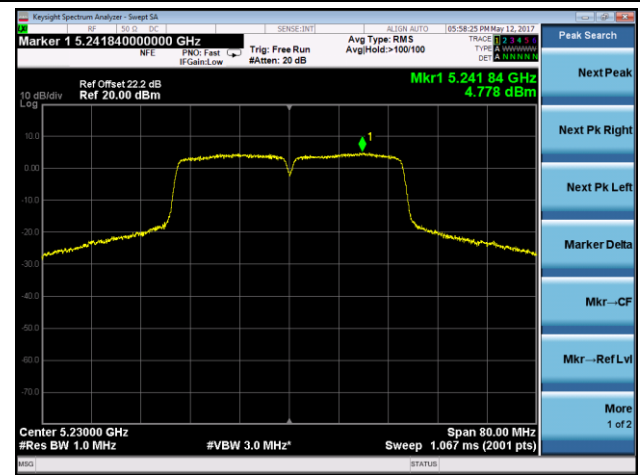

802.11ac-VHT20 Power Spectral Density - Chain 0 / Chain 0 + 1 + 2

Channel 100 (5500MHz)

Channel 116 (5580MHz)

Channel 140 (5700MHz)

Channel 149 (5745MHz)

Channel 157 (5785MHz)

Channel 165 (5825MHz)

802.11ac-VHT40 Power Spectral Density - Chain 0 / Chain 0 + 1 + 2

Channel 38 (5190MHz)

Channel 46 (5230MHz)

Channel 54 (5270MHz)

Channel 62 (5310MHz)

Channel 102 (5510MHz)

Channel 110 (5550MHz)

802.11ac-VHT40 Power Spectral Density - Chain 0 / Chain 0 + 1 + 2

Channel 134 (5670MHz)