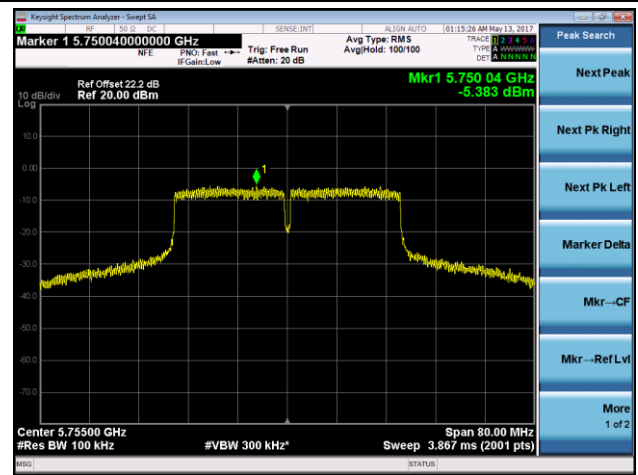

Channel 38 (5190MHz)

Channel 46 (5230MHz)

Channel 54 (5270MHz)

Channel 62 (5310MHz)

Channel 102 (5510MHz)

Channel 110 (5550MHz)

802.11ac-VHT40 Power Spectral Density - Chain 0 / Chain 0 + 1 + 2

Channel 134 (5670MHz)

Channel 151 (5755MHz)

Channel 159 (5795MHz)

802.11ac-VHT80 Power Spectral Density - Chain 0 / Chain 0 + 1 + 2

Channel 42 (5210MHz)

Channel 58 (5290MHz)

Channel 106 (5530MHz)

Channel 155 (5775MHz)

802.11a Power Spectral Density - Chain 1 / Chain 0 + 1 + 2