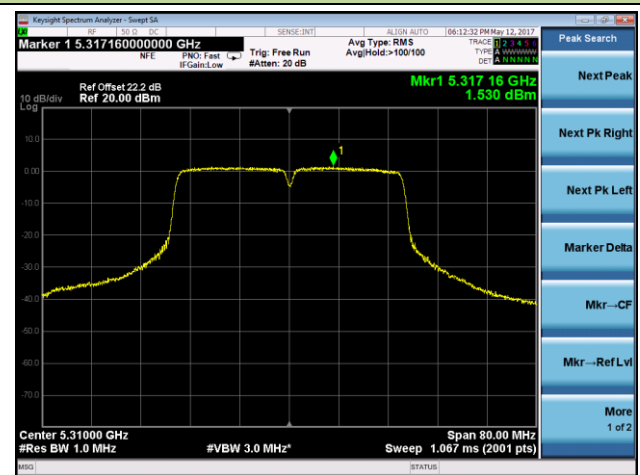

## 802.11ac-VHT40 Power Spectral Density - Chain 1 / Chain 0 + 1 + 2

Channel 38 (5190MHz)

Channel 46 (5230MHz)

Channel 54 (5270MHz)

Channel 62 (5310MHz)

Channel 102 (5510MHz)

Channel 110 (5550MHz)

802.11ac-VHT40 Power Spectral Density - Chain 1 / Chain 0 + 1 + 2

Channel 134 (5670MHz)

Channel 151 (5755MHz)

Channel 159 (5795MHz)