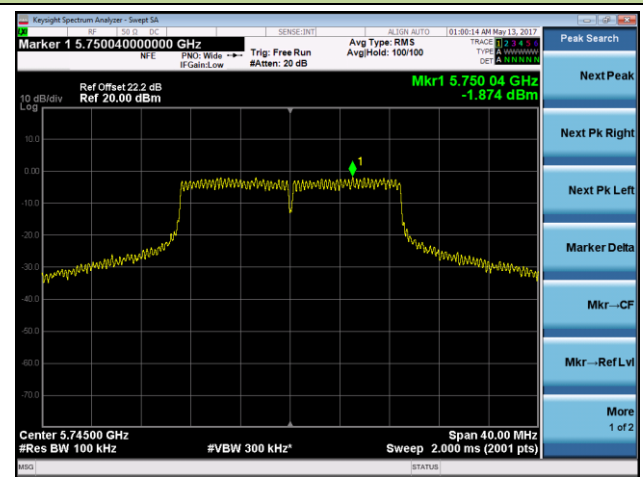

Channel 60 (5300MHz)

Channel 64 (5320MHz)

802.11ac-VHT20 Power Spectral Density - Chain 1 / Chain 0 + 1 + 2

Channel 100 (5500MHz)

Channel 116 (5580MHz)

Channel 140 (5700MHz)

Channel 149 (5745MHz)

Channel 157 (5785MHz)

Channel 165 (5825MHz)