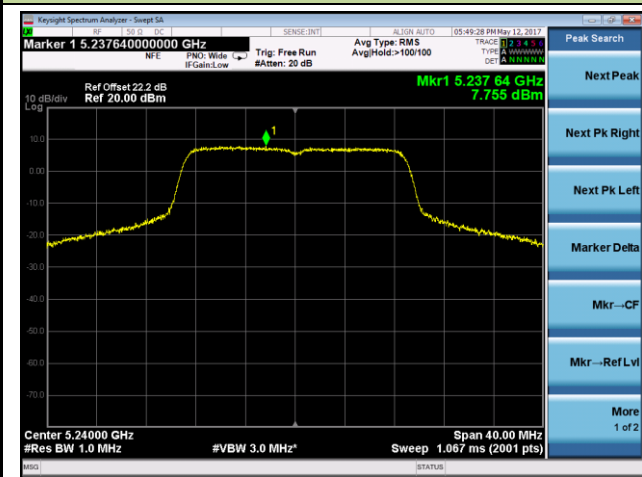

Channel 134 (5670MHz)

Channel 151 (5755MHz)

Channel 159 (5795MHz)

802.11ac-VHT20 Power Spectral Density - Chain 1 / Chain 0 + 1 + 2

Channel 36 (5180MHz)

Channel 40 (5200MHz)

Channel 48 (5240MHz)

Channel 52 (5260MHz)

Channel 60 (5300MHz)

Channel 64 (5320MHz)

802.11ac-VHT20 Power Spectral Density - Chain 1 / Chain 0 + 1 + 2

Channel 100 (5500MHz)

Channel 116 (5580MHz)

Channel 140 (5700MHz)

Channel 149 (5745MHz)

Channel 157 (5785MHz)