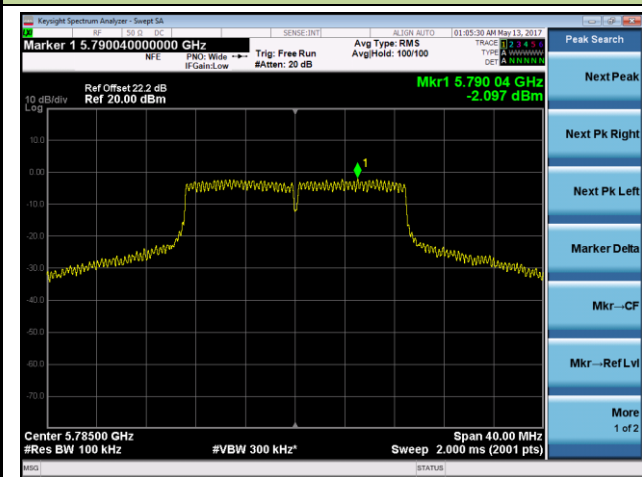

802.11ac-VHT20 Power Spectral Density - Chain 0 / Chain 0 + 1 + 2

Channel 100 (5500MHz)

Channel 116 (5580MHz)

Channel 140 (5700MHz)

Channel 149 (5745MHz)

Channel 157 (5785MHz)

Channel 165 (5825MHz)

802.11ac-VHT40 Power Spectral Density - Chain 0 / Chain 0 + 1 + 2

Channel 38 (5190MHz)

Channel 46 (5230MHz)

Channel 54 (5270MHz)

Channel 62 (5310MHz)

Channel 102 (5510MHz)

Channel 110 (5550MHz)

802.11ac-VHT40 Power Spectral Density - Chain 0 / Chain 0 + 1 + 2

Channel 134 (5670MHz)