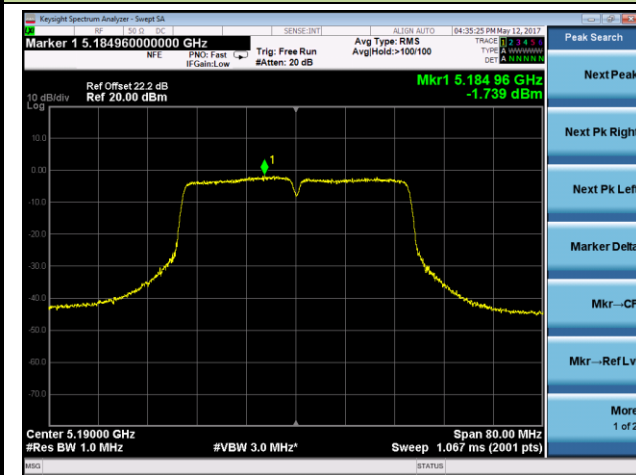

802.11n-HT40 Power Spectral Density - Chain 1 / Chain 0 + 1 + 2

Channel 38 (5190MHz)