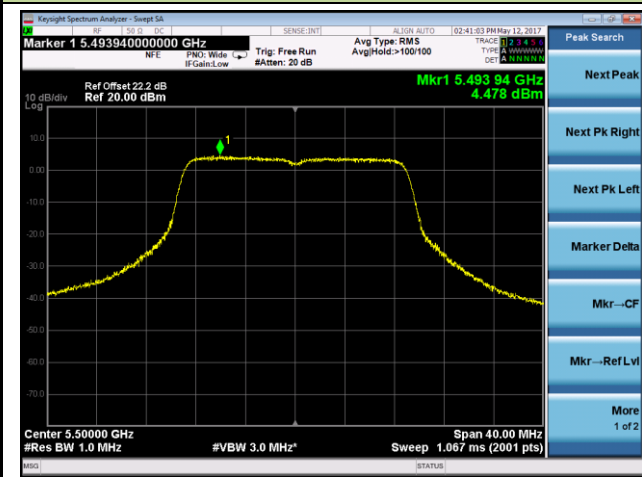

802.11ac-VHT20 Power Spectral Density - Chain 0 / Chain 0 + 1 + 2

Channel 100 (5500MHz)

Channel 116 (5580MHz)

Channel 140 (5700MHz)

Channel 149 (5745MHz)

Channel 157 (5785MHz)

Channel 165 (5825MHz)

802.11ac-VHT40 Power Spectral Density - Chain 0 / Chain 0 + 1 + 2

Channel 38 (5190MHz)

Channel 46 (5230MHz)

Channel 54 (5270MHz)

Channel 62 (5310MHz)

Channel 102 (5510MHz)

Channel 110 (5550MHz)

802.11ac-VHT40 Power Spectral Density - Chain 0 / Chain 0 + 1 + 2

Channel 134 (5670MHz)