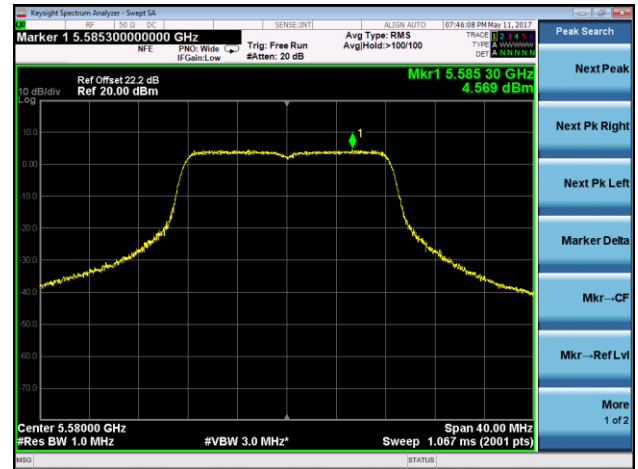

Channel 151 (5755MHz)

Channel 159 (5795MHz)

802.11ac-VHT80 Power Spectral Density - Chain 0 / Chain 0 + 1 + 2

Channel 42 (5210MHz)

Channel 58 (5290MHz)

Channel 106 (5530MHz)

Channel 155 (5775MHz)

802.11a Power Spectral Density - Chain 1 / Chain 0 + 1 + 2

Channel 36 (5180MHz)

Channel 40 (5200MHz)

Channel 48 (5240MHz)

Channel 52 (5260MHz)

Channel 60 (5300MHz)

Channel 64 (5320MHz)

## 802.11a Power Spectral Density - Chain 1 / Chain 0 + 1 + 2

Channel 100 (5500MHz)

Channel 116 (5580MHz)

Channel 140 (5700MHz)

Channel 149 (5745MHz)

Channel 157 (5785MHz)

Channel 165 (5825MHz)

802.11n-HT20 Power Spectral Density - Chain 1 / Chain 0 + 1 + 2