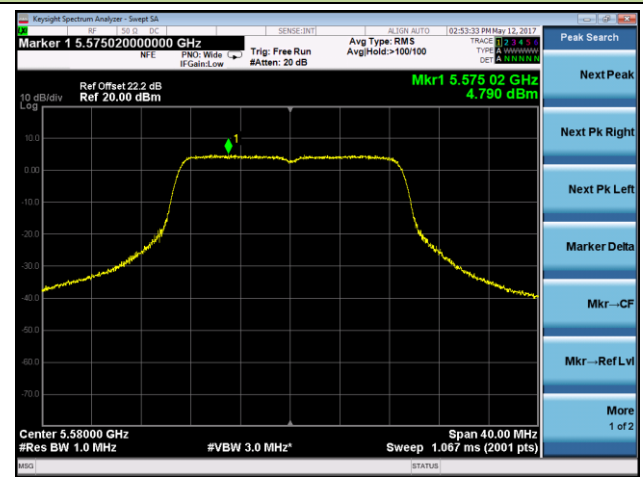

802.11ac-VHT20 Power Spectral Density - Chain 0 / Chain 0 + 1 + 2

Channel 100 (5500MHz)

Channel 116 (5580MHz)

Channel 140 (5700MHz)

Channel 149 (5745MHz)

Channel 157 (5785MHz)

Channel 165 (5825MHz)

802.11ac-VHT40 Power Spectral Density - Chain 0 / Chain 0 + 1 + 2

Channel 38 (5190MHz)

Channel 46 (5230MHz)

Channel 54 (5270MHz)

Channel 62 (5310MHz)

Channel 102 (5510MHz)

Channel 110 (5550MHz)

802.11ac-VHT40 Power Spectral Density - Chain 0 / Chain 0 + 1 + 2

Channel 134 (5670MHz)