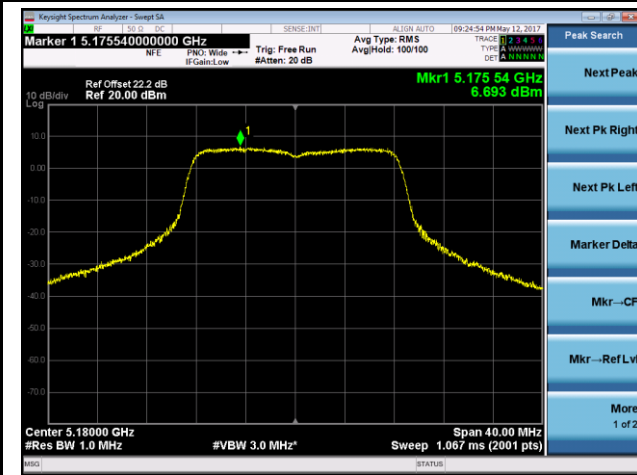

802.11a Power Spectral Density - Chain 1 / Chain 0 + 1 + 2

Channel 36 (5180MHz)