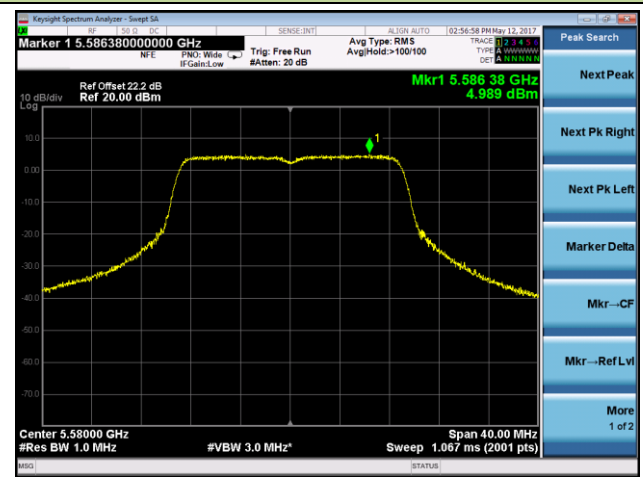

Channel 60 (5300MHz)

Channel 64 (5320MHz)

802.11ac-VHT20 Power Spectral Density - Chain 1 / Chain 0 + 1 + 2

Channel 100 (5500MHz)

Channel 116 (5580MHz)

Channel 140 (5700MHz)

Channel 149 (5745MHz)

Channel 157 (5785MHz)

Channel 165 (5825MHz)