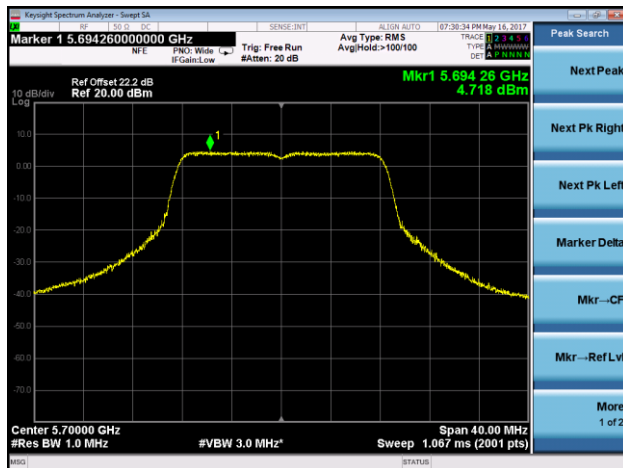

## 802.11a Power Spectral Density - Chain 1 / Chain 0 + 1 + 2

Channel 100 (5500MHz)

Channel 116 (5580MHz)

Channel 140 (5700MHz)

Channel 149 (5745MHz)

Channel 157 (5785MHz)

Channel 165 (5825MHz)

802.11n-HT20 Power Spectral Density - Chain 1 / Chain 0 + 1 + 2