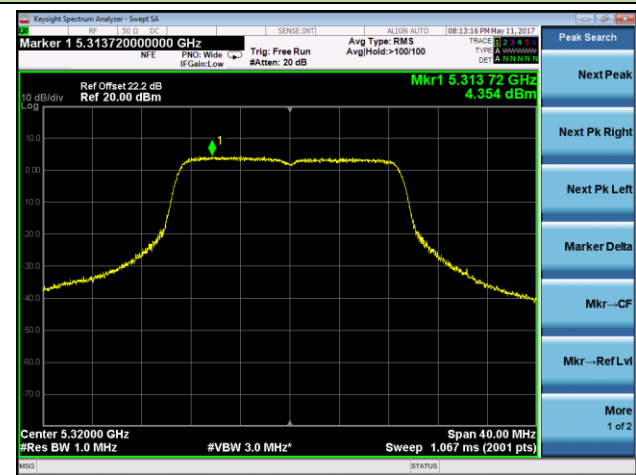

Channel 36 (5180MHz)

Channel 40 (5200MHz)

Channel 48 (5240MHz)

Channel 52 (5260MHz)

Channel 60 (5300MHz)

Channel 64 (5320MHz)

**802.11n-HT20 Power Spectral Density - Chain 1 / Chain 0 + 1 + 2**
**Channel 100 (5500MHz)**