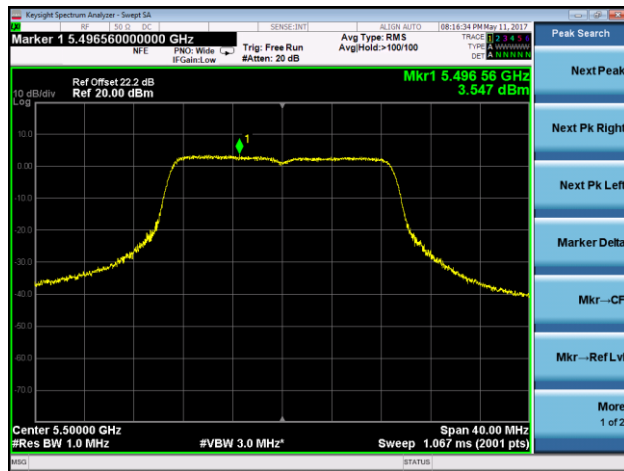

Channel 36 (5180MHz)

Channel 40 (5200MHz)

Channel 48 (5240MHz)

Channel 52 (5260MHz)

Channel 60 (5300MHz)

Channel 64 (5320MHz)

**802.11n-HT20 Power Spectral Density - Chain 1 / Chain 0 + 1 + 2**
**Channel 100 (5500MHz)**