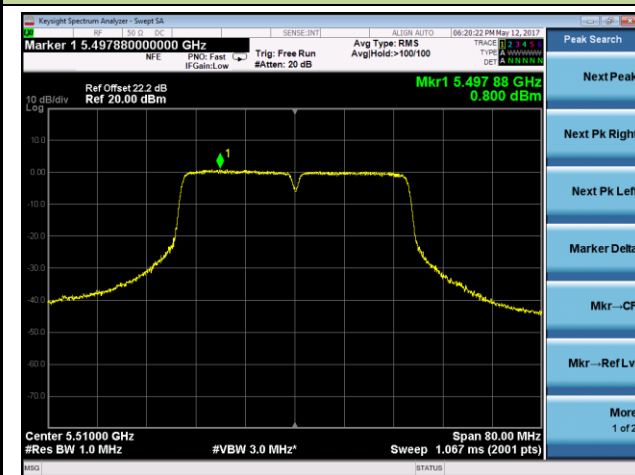

802.11ac-VHT20 Power Spectral Density - Chain 0 / Chain 0 + 1 + 2

Channel 100 (5500MHz)

Channel 116 (5580MHz)

Channel 140 (5700MHz)

Channel 149 (5745MHz)

Channel 157 (5785MHz)

Channel 165 (5825MHz)

802.11ac-VHT40 Power Spectral Density - Chain 0 / Chain 0 + 1 + 2

Channel 38 (5190MHz)

Channel 46 (5230MHz)

Channel 54 (5270MHz)

Channel 62 (5310MHz)

Channel 102 (5510MHz)

Channel 110 (5550MHz)

802.11ac-VHT40 Power Spectral Density - Chain 0 / Chain 0 + 1 + 2

Channel 134 (5670MHz)

Channel 151 (5755MHz)

Channel 159 (5795MHz)

802.11ac-VHT80 Power Spectral Density - Chain 0 / Chain 0 + 1 + 2

Channel 42 (5210MHz)

Channel 58 (5290MHz)

Channel 106 (5530MHz)

Channel 155 (5775MHz)

802.11a Power Spectral Density - Chain 1 / Chain 0 + 1 + 2