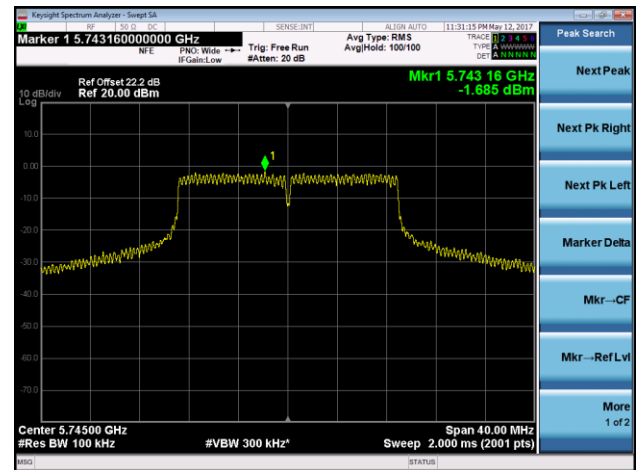

Channel 149 (5745MHz)