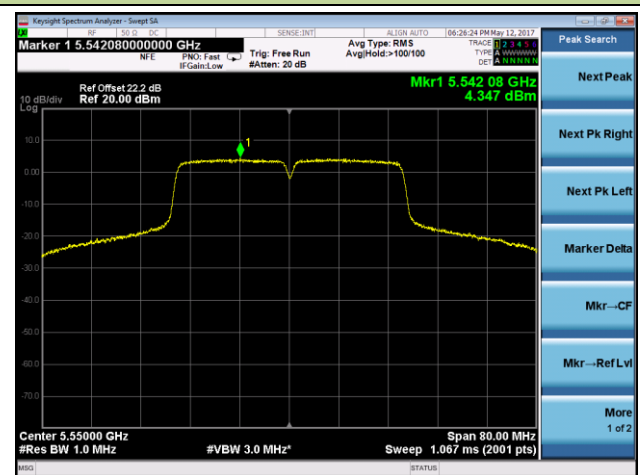

## 802.11ac-VHT40 Power Spectral Density - Chain 1 / Chain 0 + 1 + 2

Channel 38 (5190MHz)

Channel 46 (5230MHz)

Channel 54 (5270MHz)

Channel 62 (5310MHz)

Channel 102 (5510MHz)

Channel 110 (5550MHz)

802.11ac-VHT40 Power Spectral Density - Chain 1 / Chain 0 + 1 + 2

Channel 134 (5670MHz)

Channel 151 (5755MHz)

Channel 159 (5795MHz)