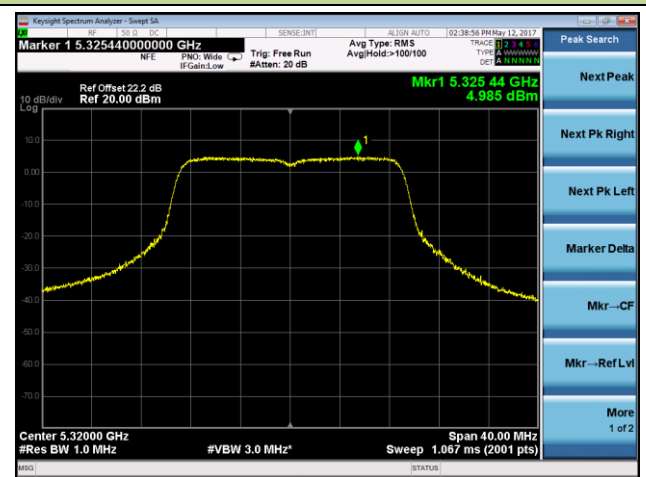

Channel 134 (5670MHz)

Channel 151 (5755MHz)

Channel 159 (5795MHz)

802.11ac-VHT20 Power Spectral Density - Chain 1 / Chain 0 + 1 + 2

Channel 36 (5180MHz)

Channel 40 (5200MHz)

Channel 48 (5240MHz)

Channel 52 (5260MHz)

Channel 60 (5300MHz)

Channel 64 (5320MHz)

802.11ac-VHT20 Power Spectral Density - Chain 1 / Chain 0 + 1 + 2

Channel 100 (5500MHz)

Channel 116 (5580MHz)

Channel 140 (5700MHz)

Channel 149 (5745MHz)

Channel 157 (5785MHz)