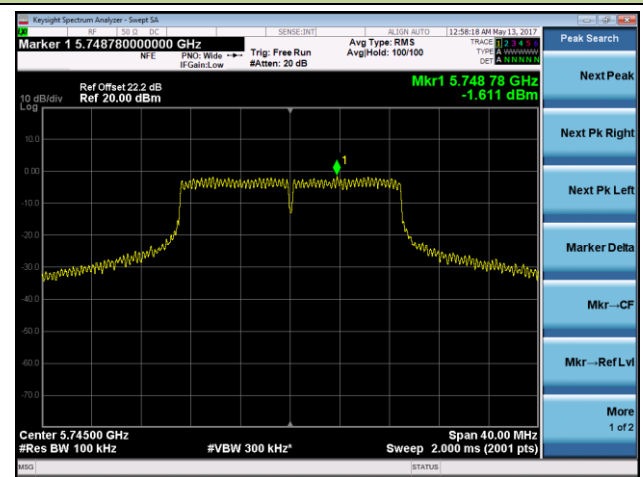

802.11ac-VHT20 Power Spectral Density - Chain 0 / Chain 0 + 1 + 2

Channel 100 (5500MHz)

Channel 116 (5580MHz)

Channel 140 (5700MHz)

Channel 149 (5745MHz)

Channel 157 (5785MHz)

Channel 165 (5825MHz)

802.11ac-VHT40 Power Spectral Density - Chain 0 / Chain 0 + 1 + 2