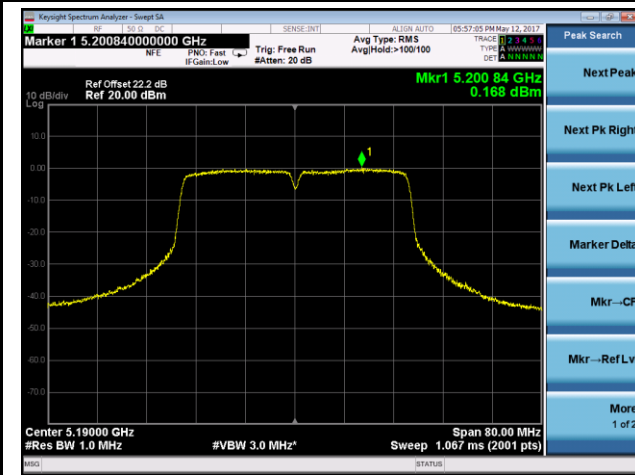

802.11ac-VHT20 Power Spectral Density - Chain 0 / Chain 0 + 1 + 2

Channel 100 (5500MHz)

Channel 116 (5580MHz)

Channel 140 (5700MHz)

Channel 149 (5745MHz)

Channel 157 (5785MHz)

Channel 165 (5825MHz)

802.11ac-VHT40 Power Spectral Density - Chain 0 / Chain 0 + 1 + 2

Channel 38 (5190MHz)

Channel 46 (5230MHz)

Channel 54 (5270MHz)

Channel 62 (5310MHz)

Channel 102 (5510MHz)

Channel 110 (5550MHz)

802.11ac-VHT40 Power Spectral Density - Chain 0 / Chain 0 + 1 + 2

Channel 134 (5670MHz)