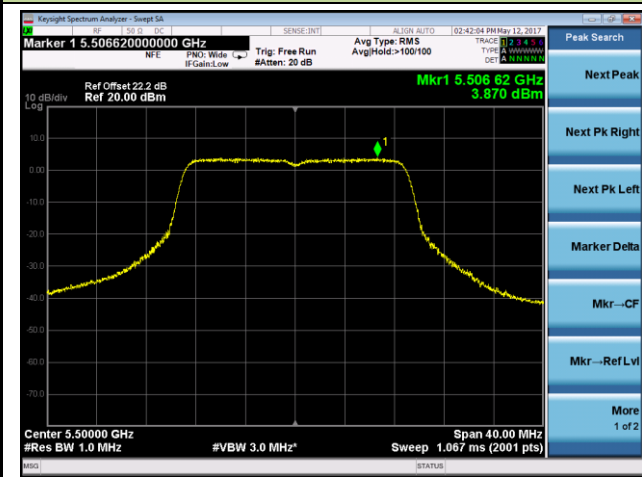

Channel 134 (5670MHz)

Channel 151 (5755MHz)

Channel 159 (5795MHz)

802.11ac-VHT20 Power Spectral Density - Chain 1 / Chain 0 + 1 + 2

Channel 36 (5180MHz)

Channel 40 (5200MHz)

Channel 48 (5240MHz)

Channel 52 (5260MHz)

Channel 60 (5300MHz)

Channel 64 (5320MHz)

802.11ac-VHT20 Power Spectral Density - Chain 1 / Chain 0 + 1 + 2

Channel 100 (5500MHz)

Channel 116 (5580MHz)

Channel 140 (5700MHz)

Channel 149 (5745MHz)

Channel 157 (5785MHz)

Channel 165 (5825MHz)