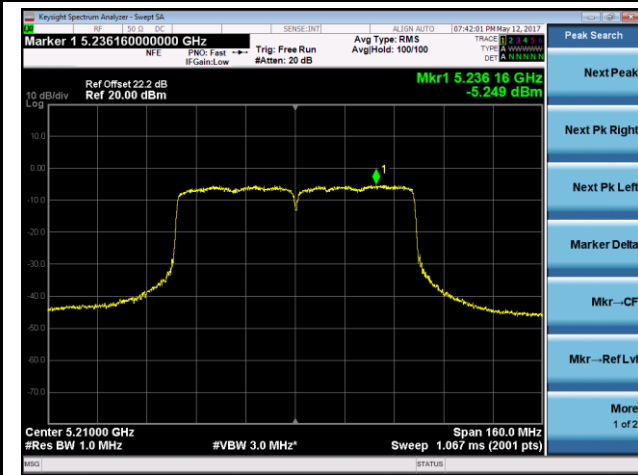

Channel 151 (5755MHz)

Channel 159 (5795MHz)

802.11ac-VHT80 Power Spectral Density - Chain 0 / Chain 0 + 1 + 2

Channel 42 (5210MHz)

Channel 58 (5290MHz)

Channel 106 (5530MHz)

Channel 155 (5775MHz)

802.11a Power Spectral Density - Chain 1 / Chain 0 + 1 + 2