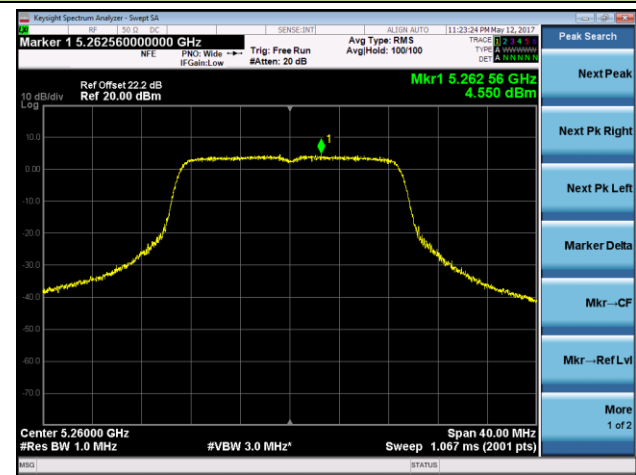

Channel 36 (5180MHz)

Channel 40 (5200MHz)

Channel 48 (5240MHz)

Channel 52 (5260MHz)

Channel 60 (5300MHz)

Channel 64 (5320MHz)

**802.11n-HT20 Power Spectral Density - Chain 1 / Chain 0 + 1 + 2**
**Channel 100 (5500MHz)**

**Channel 116 (5580MHz)**

**Channel 140 (5700MHz)**

**Channel 149 (5745MHz)**

**Channel 157 (5785MHz)**

**Channel 165 (5825MHz)**