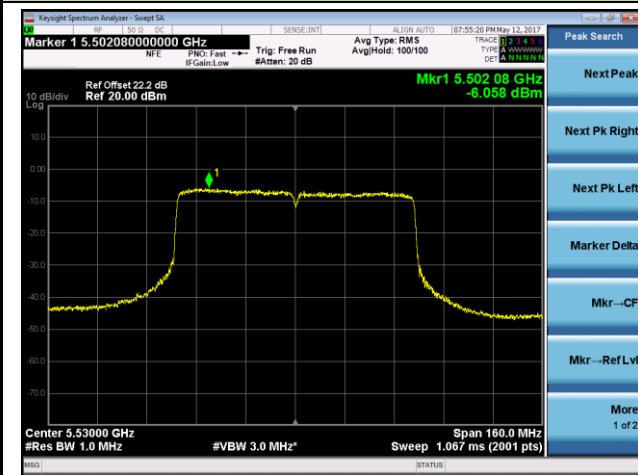

Channel 151 (5755MHz)

Channel 159 (5795MHz)

802.11ac-VHT80 Power Spectral Density - Chain 0 / Chain 0 + 1 + 2

Channel 42 (5210MHz)

Channel 58 (5290MHz)

Channel 106 (5530MHz)

Channel 155 (5775MHz)

802.11a Power Spectral Density - Chain 1 / Chain 0 + 1 + 2