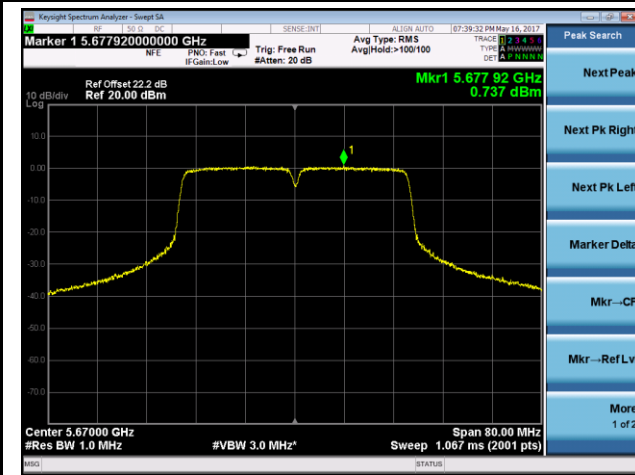

## 802.11n-HT40 Power Spectral Density - Chain 1 / Chain 0 + 1 + 2

Channel 38 (5190MHz)

Channel 46 (5230MHz)

Channel 54 (5270MHz)

Channel 62 (5310MHz)

Channel 102 (5510MHz)

Channel 110 (5550MHz)

802.11n-HT40 Power Spectral Density - Chain 1 / Chain 0 + 1 + 2

Channel 134 (5670MHz)

Channel 151 (5755MHz)

Channel 159 (5795MHz)

802.11ac-VHT20 Power Spectral Density - Chain 1 / Chain 0 + 1 + 2

Channel 36 (5180MHz)

Channel 40 (5200MHz)

Channel 48 (5240MHz)

Channel 52 (5260MHz)