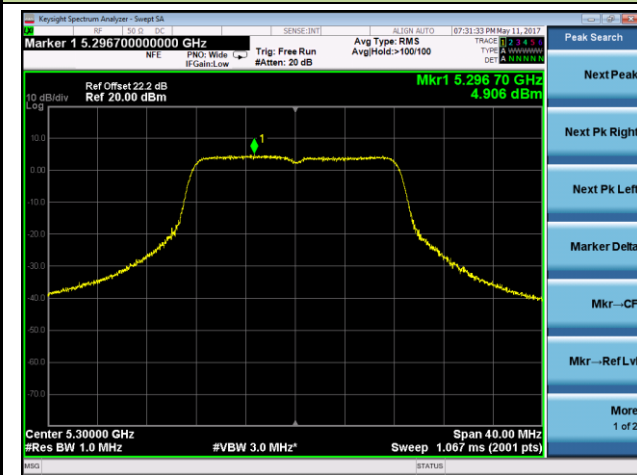

Channel 151 (5755MHz)

Channel 159 (5795MHz)

802.11ac-VHT80 Power Spectral Density - Chain 0 / Chain 0 + 1 + 2

Channel 42 (5210MHz)

Channel 58 (5290MHz)

Channel 106 (5530MHz)

Channel 155 (5775MHz)

802.11a Power Spectral Density - Chain 1 / Chain 0 + 1 + 2

Channel 36 (5180MHz)

Channel 40 (5200MHz)

Channel 48 (5240MHz)

Channel 52 (5260MHz)

Channel 60 (5300MHz)

Channel 64 (5320MHz)

## 802.11a Power Spectral Density - Chain 1 / Chain 0 + 1 + 2

Channel 100 (5500MHz)

Channel 116 (5580MHz)

Channel 140 (5700MHz)

Channel 149 (5745MHz)

Channel 157 (5785MHz)

Channel 165 (5825MHz)

802.11n-HT20 Power Spectral Density - Chain 1 / Chain 0 + 1 + 2