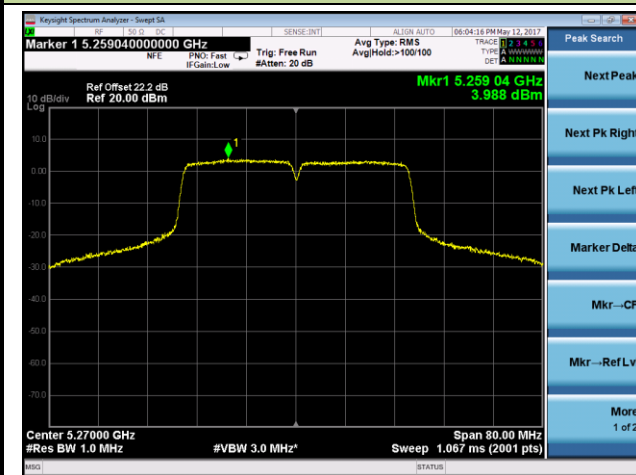

## 802.11ac-VHT40 Power Spectral Density - Chain 1 / Chain 0 + 1 + 2

Channel 38 (5190MHz)

Channel 46 (5230MHz)

Channel 54 (5270MHz)

Channel 62 (5310MHz)

Channel 102 (5510MHz)

Channel 110 (5550MHz)

802.11ac-VHT40 Power Spectral Density - Chain 1 / Chain 0 + 1 + 2

Channel 134 (5670MHz)

Channel 151 (5755MHz)

Channel 159 (5795MHz)