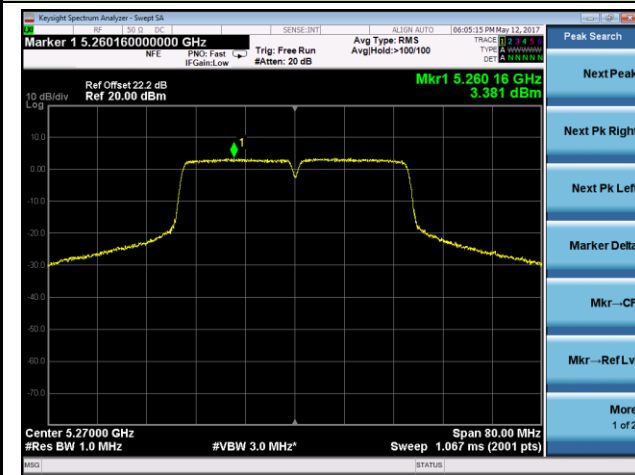

802.11ac-VHT20 Power Spectral Density - Chain 0 / Chain 0 + 1 + 2

Channel 100 (5500MHz)

Channel 116 (5580MHz)

Channel 140 (5700MHz)

Channel 149 (5745MHz)

Channel 157 (5785MHz)

Channel 165 (5825MHz)

802.11ac-VHT40 Power Spectral Density - Chain 0 / Chain 0 + 1 + 2

Channel 38 (5190MHz)

Channel 46 (5230MHz)

Channel 54 (5270MHz)

Channel 62 (5310MHz)

Channel 102 (5510MHz)

Channel 110 (5550MHz)

802.11ac-VHT40 Power Spectral Density - Chain 0 / Chain 0 + 1 + 2

Channel 134 (5670MHz)