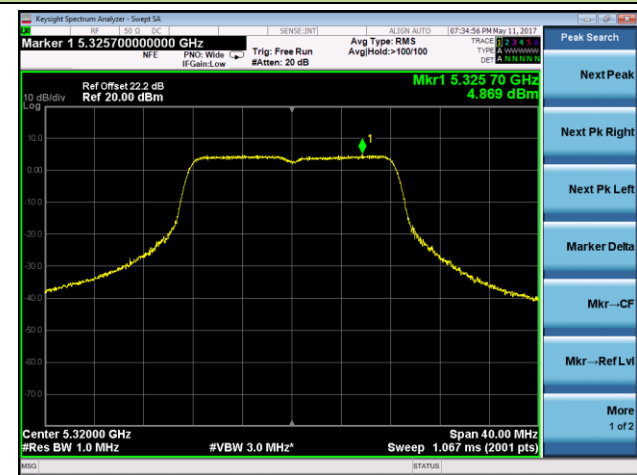

Channel 151 (5755MHz)

Channel 159 (5795MHz)

802.11ac-VHT80 Power Spectral Density - Chain 0 / Chain 0 + 1 + 2

Channel 42 (5210MHz)

Channel 58 (5290MHz)

Channel 106 (5530MHz)

Channel 155 (5775MHz)

802.11a Power Spectral Density - Chain 1 / Chain 0 + 1 + 2

Channel 36 (5180MHz)

Channel 40 (5200MHz)

Channel 48 (5240MHz)

Channel 52 (5260MHz)

Channel 60 (5300MHz)

Channel 64 (5320MHz)

## 802.11a Power Spectral Density - Chain 1 / Chain 0 + 1 + 2

Channel 100 (5500MHz)

Channel 116 (5580MHz)

Channel 140 (5700MHz)

Channel 149 (5745MHz)

Channel 157 (5785MHz)

Channel 165 (5825MHz)

802.11n-HT20 Power Spectral Density - Chain 1 / Chain 0 + 1 + 2