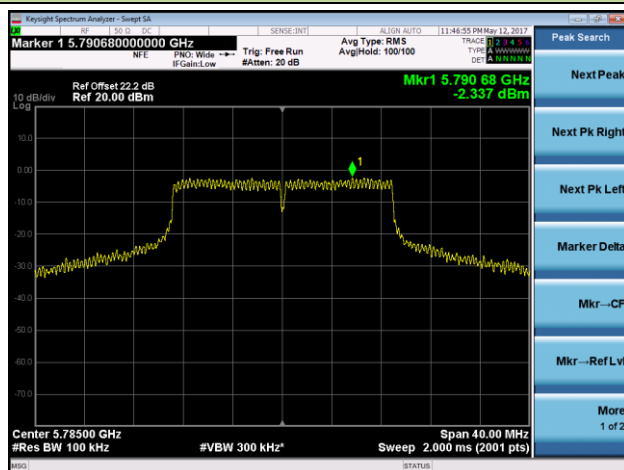

Channel 157 (5785MHz)