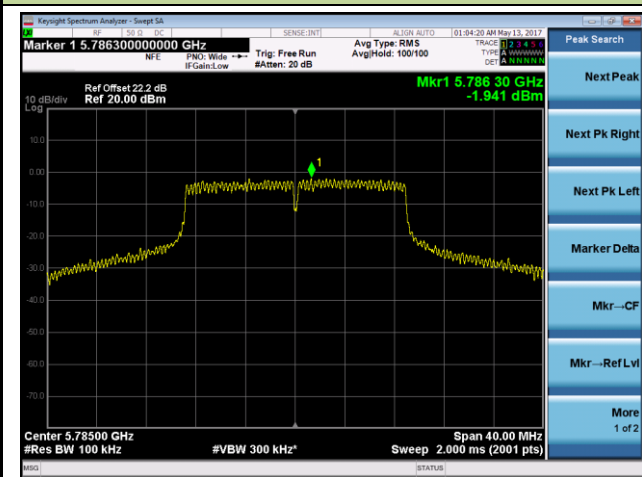

Channel 60 (5300MHz)

Channel 64 (5320MHz)

802.11ac-VHT20 Power Spectral Density - Chain 1 / Chain 0 + 1 + 2

Channel 100 (5500MHz)

Channel 116 (5580MHz)

Channel 140 (5700MHz)

Channel 149 (5745MHz)

Channel 157 (5785MHz)

Channel 165 (5825MHz)