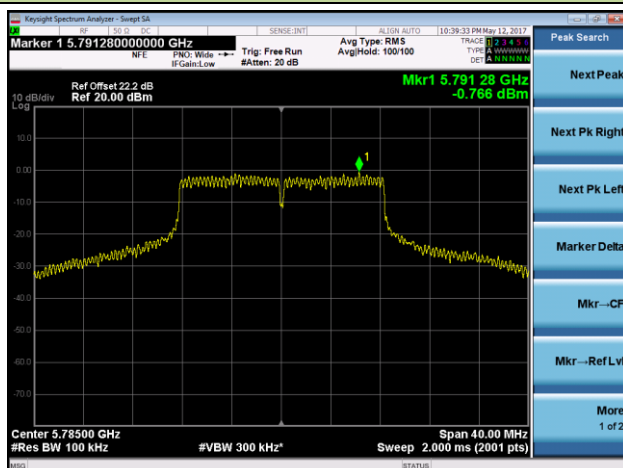

## 802.11a Power Spectral Density - Chain 1 / Chain 0 + 1 + 2

Channel 100 (5500MHz)

Channel 116 (5580MHz)

Channel 140 (5700MHz)

Channel 149 (5745MHz)

Channel 157 (5785MHz)

Channel 165 (5825MHz)

802.11n-HT20 Power Spectral Density - Chain 1 / Chain 0 + 1 + 2