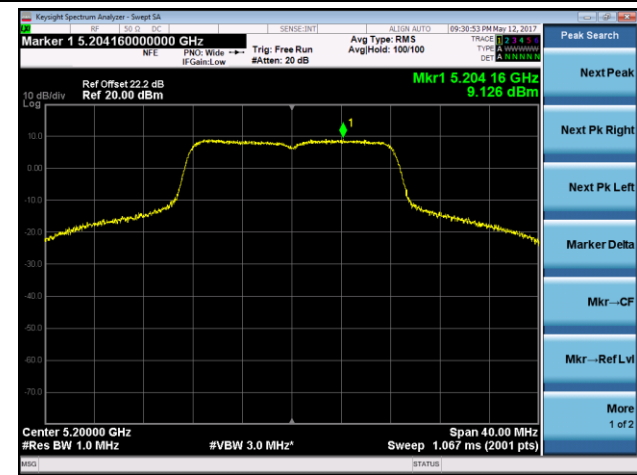

Channel 40 (5200MHz)