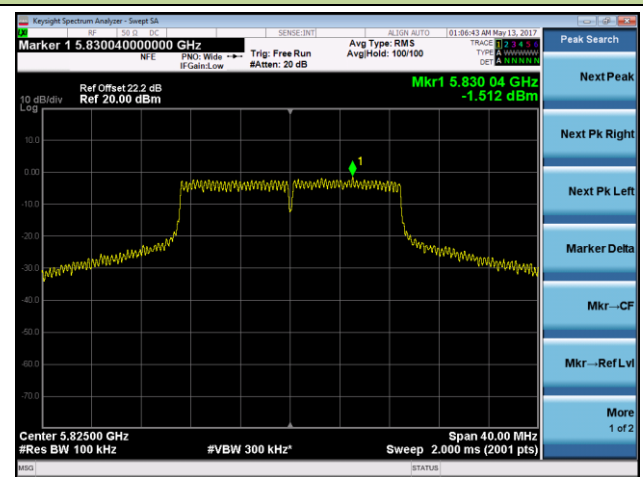

802.11ac-VHT20 Power Spectral Density - Chain 0 / Chain 0 + 1 + 2

Channel 100 (5500MHz)

Channel 116 (5580MHz)

Channel 140 (5700MHz)

Channel 149 (5745MHz)

Channel 157 (5785MHz)

Channel 165 (5825MHz)

802.11ac-VHT40 Power Spectral Density - Chain 0 / Chain 0 + 1 + 2