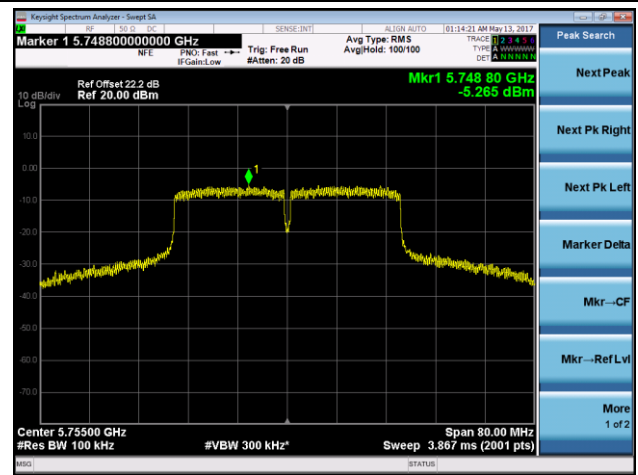

## 802.11ac-VHT40 Power Spectral Density - Chain 1 / Chain 0 + 1 + 2

Channel 38 (5190MHz)

Channel 46 (5230MHz)

Channel 54 (5270MHz)

Channel 62 (5310MHz)

Channel 102 (5510MHz)

Channel 110 (5550MHz)

802.11ac-VHT40 Power Spectral Density - Chain 1 / Chain 0 + 1 + 2

Channel 134 (5670MHz)

Channel 151 (5755MHz)

Channel 159 (5795MHz)