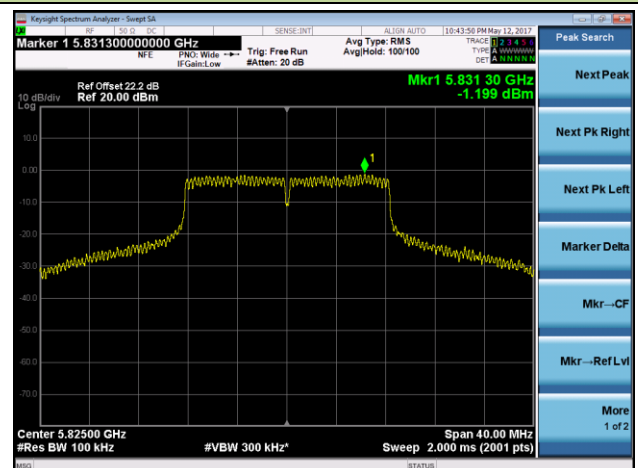

## 802.11a Power Spectral Density - Chain 1 / Chain 0 + 1 + 2

Channel 100 (5500MHz)

Channel 116 (5580MHz)

Channel 140 (5700MHz)

Channel 149 (5745MHz)

Channel 157 (5785MHz)

Channel 165 (5825MHz)

802.11n-HT20 Power Spectral Density - Chain 1 / Chain 0 + 1 + 2