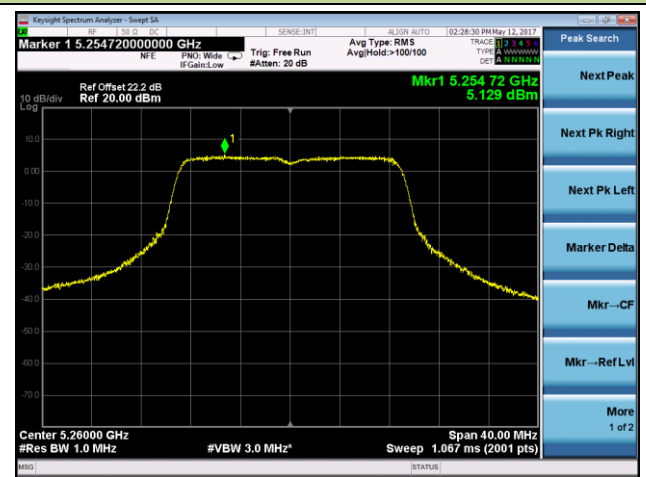

Channel 134 (5670MHz)

Channel 151 (5755MHz)

Channel 159 (5795MHz)

802.11ac-VHT20 Power Spectral Density - Chain 1 / Chain 0 + 1 + 2

Channel 36 (5180MHz)

Channel 40 (5200MHz)

Channel 48 (5240MHz)

Channel 52 (5260MHz)

Channel 60 (5300MHz)

Channel 64 (5320MHz)

802.11ac-VHT20 Power Spectral Density - Chain 1 / Chain 0 + 1 + 2

Channel 100 (5500MHz)

Channel 116 (5580MHz)

Channel 140 (5700MHz)

Channel 149 (5745MHz)

Channel 157 (5785MHz)