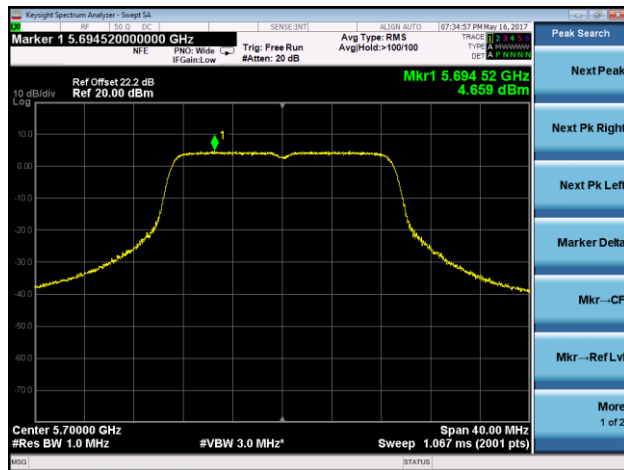

## 802.11a Power Spectral Density - Chain 1 / Chain 0 + 1 + 2

Channel 100 (5500MHz)

Channel 116 (5580MHz)

Channel 140 (5700MHz)

Channel 149 (5745MHz)

Channel 157 (5785MHz)

Channel 165 (5825MHz)

802.11n-HT20 Power Spectral Density - Chain 1 / Chain 0 + 1 + 2

Channel 36 (5180MHz)

Channel 40 (5200MHz)

Channel 48 (5240MHz)

Channel 52 (5260MHz)

Channel 60 (5300MHz)

Channel 64 (5320MHz)

**802.11n-HT20 Power Spectral Density - Chain 1 / Chain 0 + 1 + 2**
**Channel 100 (5500MHz)**

**Channel 116 (5580MHz)**

**Channel 140 (5700MHz)**

**Channel 149 (5745MHz)**

**Channel 157 (5785MHz)**

**Channel 165 (5825MHz)**