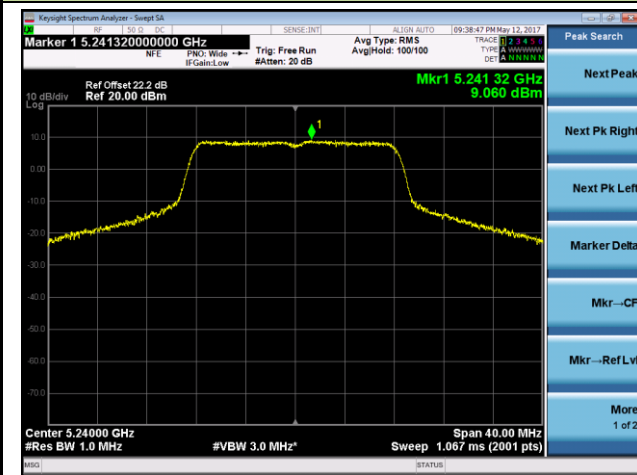

Channel 48 (5240MHz)