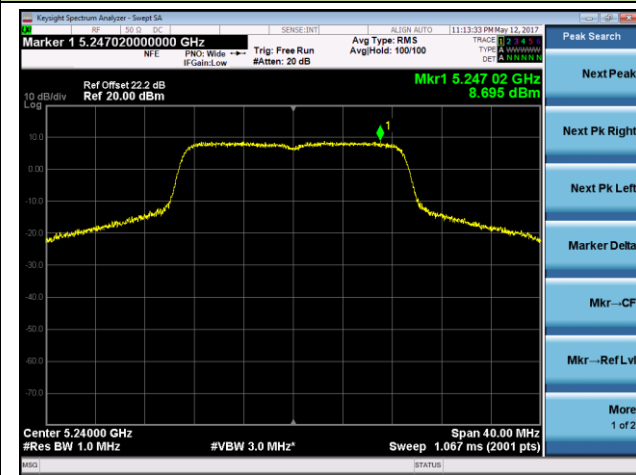

Channel 48 (5240MHz)