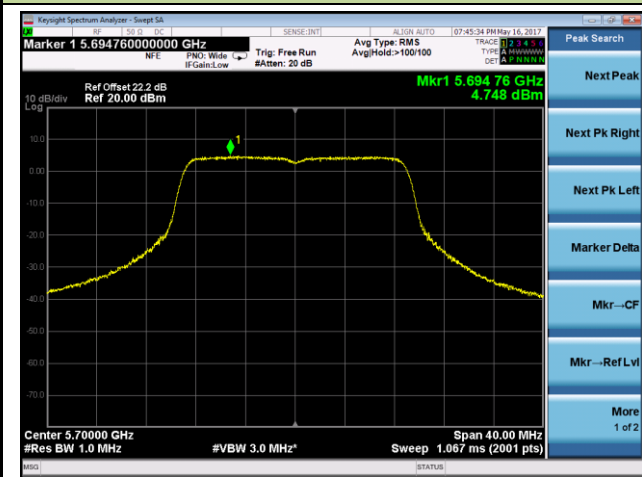

Channel 134 (5670MHz)

Channel 151 (5755MHz)

Channel 159 (5795MHz)

802.11ac-VHT20 Power Spectral Density - Chain 1 / Chain 0 + 1 + 2

Channel 36 (5180MHz)

Channel 40 (5200MHz)

Channel 48 (5240MHz)

Channel 52 (5260MHz)

Channel 60 (5300MHz)

Channel 64 (5320MHz)

802.11ac-VHT20 Power Spectral Density - Chain 1 / Chain 0 + 1 + 2

Channel 100 (5500MHz)

Channel 116 (5580MHz)

Channel 140 (5700MHz)

Channel 149 (5745MHz)

Channel 157 (5785MHz)

Channel 165 (5825MHz)