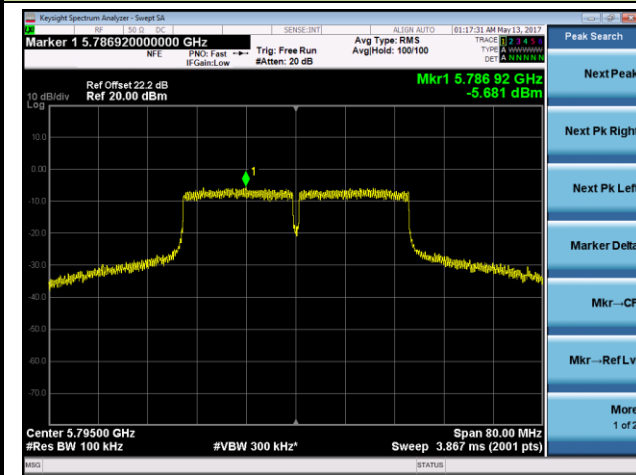

Channel 38 (5190MHz)

Channel 46 (5230MHz)

Channel 54 (5270MHz)

Channel 62 (5310MHz)

Channel 102 (5510MHz)

Channel 110 (5550MHz)

802.11ac-VHT40 Power Spectral Density - Chain 0 / Chain 0 + 1 + 2

Channel 134 (5670MHz)

Channel 151 (5755MHz)

Channel 159 (5795MHz)

802.11ac-VHT80 Power Spectral Density - Chain 0 / Chain 0 + 1 + 2

Channel 42 (5210MHz)

Channel 58 (5290MHz)

Channel 106 (5530MHz)

Channel 155 (5775MHz)

802.11a Power Spectral Density - Chain 1 / Chain 0 + 1 + 2