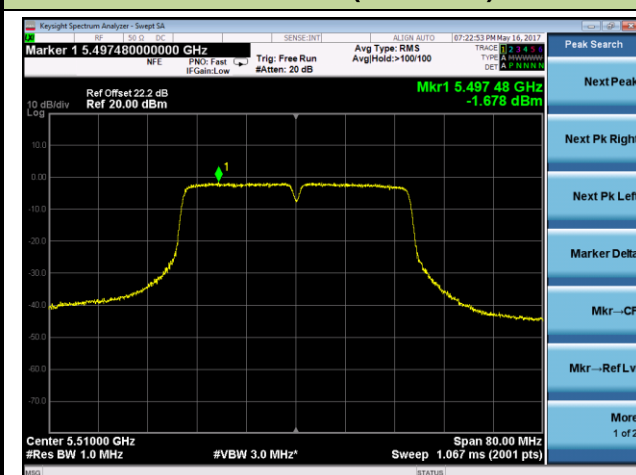

## 802.11n-HT40 Power Spectral Density - Chain 1 / Chain 0 + 1 + 2

Channel 38 (5190MHz)

Channel 46 (5230MHz)

Channel 54 (5270MHz)

Channel 62 (5310MHz)

Channel 102 (5510MHz)

Channel 110 (5550MHz)

802.11n-HT40 Power Spectral Density - Chain 1 / Chain 0 + 1 + 2

Channel 134 (5670MHz)

Channel 151 (5755MHz)

Channel 159 (5795MHz)

802.11ac-VHT20 Power Spectral Density - Chain 1 / Chain 0 + 1 + 2

Channel 36 (5180MHz)

Channel 40 (5200MHz)

Channel 48 (5240MHz)

Channel 52 (5260MHz)