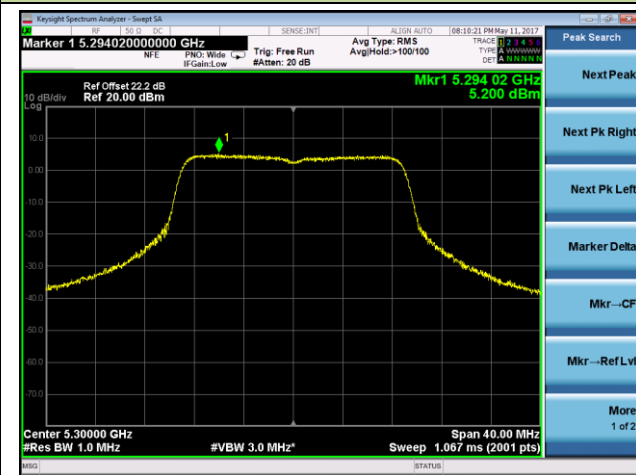

Channel 36 (5180MHz)

Channel 40 (5200MHz)

Channel 48 (5240MHz)

Channel 52 (5260MHz)

Channel 60 (5300MHz)

Channel 64 (5320MHz)

**802.11n-HT20 Power Spectral Density - Chain 1 / Chain 0 + 1 + 2**
**Channel 100 (5500MHz)**