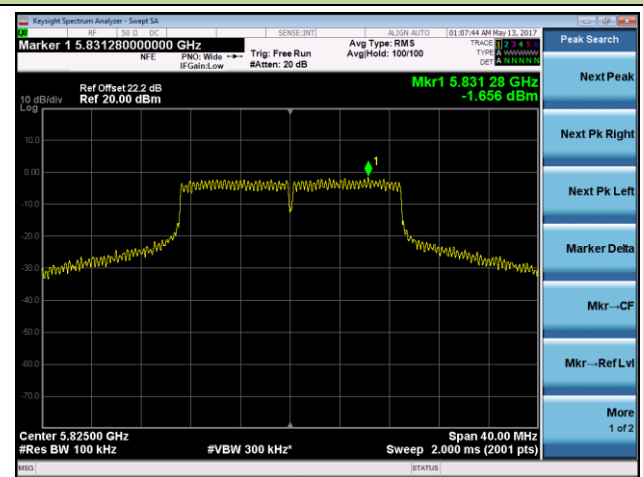

Channel 60 (5300MHz)

Channel 64 (5320MHz)

802.11ac-VHT20 Power Spectral Density - Chain 1 / Chain 0 + 1 + 2

Channel 100 (5500MHz)

Channel 116 (5580MHz)

Channel 140 (5700MHz)

Channel 149 (5745MHz)

Channel 157 (5785MHz)

Channel 165 (5825MHz)