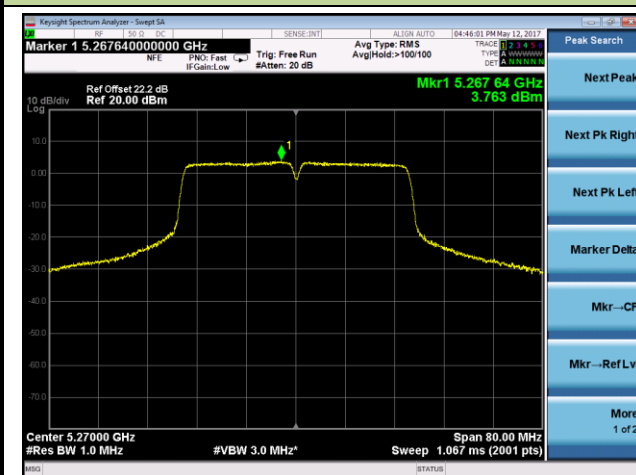

## 802.11n-HT40 Power Spectral Density - Chain 1 / Chain 0 + 1 + 2

Channel 38 (5190MHz)

Channel 46 (5230MHz)

Channel 54 (5270MHz)

Channel 62 (5310MHz)

Channel 102 (5510MHz)

Channel 110 (5550MHz)

802.11n-HT40 Power Spectral Density - Chain 1 / Chain 0 + 1 + 2

Channel 134 (5670MHz)

Channel 151 (5755MHz)

Channel 159 (5795MHz)

802.11ac-VHT20 Power Spectral Density - Chain 1 / Chain 0 + 1 + 2

Channel 36 (5180MHz)

Channel 40 (5200MHz)

Channel 48 (5240MHz)

Channel 52 (5260MHz)