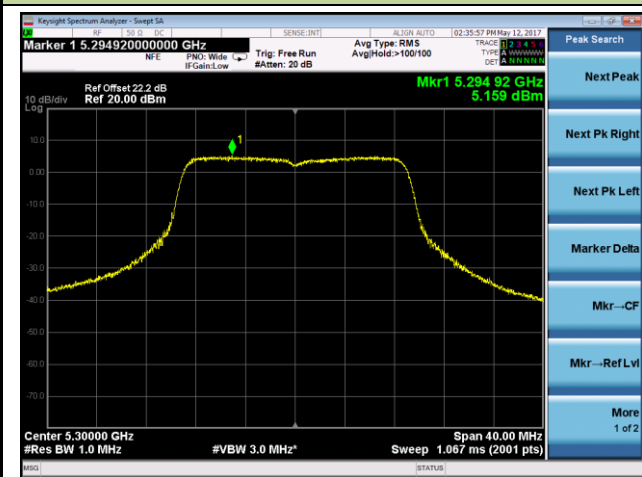

Channel 134 (5670MHz)

Channel 151 (5755MHz)

Channel 159 (5795MHz)

802.11ac-VHT20 Power Spectral Density - Chain 1 / Chain 0 + 1 + 2

Channel 36 (5180MHz)

Channel 40 (5200MHz)

Channel 48 (5240MHz)

Channel 52 (5260MHz)

Channel 60 (5300MHz)

Channel 64 (5320MHz)

802.11ac-VHT20 Power Spectral Density - Chain 1 / Chain 0 + 1 + 2

Channel 100 (5500MHz)

Channel 116 (5580MHz)

Channel 140 (5700MHz)

Channel 149 (5745MHz)

Channel 157 (5785MHz)