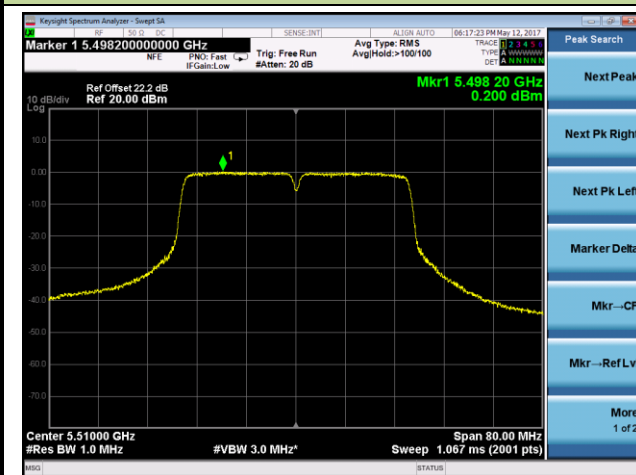

## 802.11ac-VHT40 Power Spectral Density - Chain 1 / Chain 0 + 1 + 2

Channel 38 (5190MHz)

Channel 46 (5230MHz)

Channel 54 (5270MHz)

Channel 62 (5310MHz)

Channel 102 (5510MHz)

Channel 110 (5550MHz)

802.11ac-VHT40 Power Spectral Density - Chain 1 / Chain 0 + 1 + 2

Channel 134 (5670MHz)

Channel 151 (5755MHz)

Channel 159 (5795MHz)