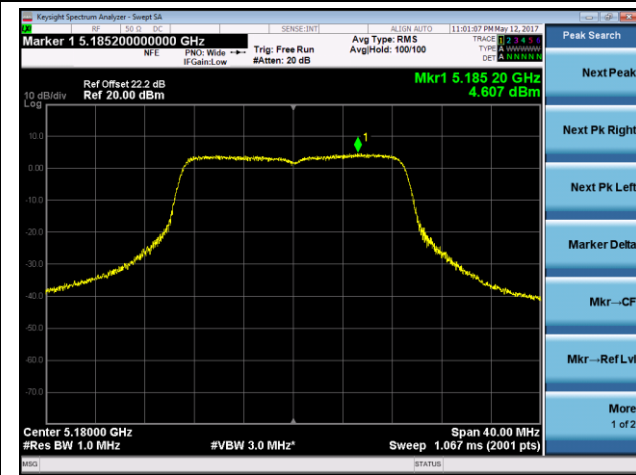

802.11n-HT20 Power Spectral Density - Chain 1 / Chain 0 + 1 + 2

Channel 36 (5180MHz)