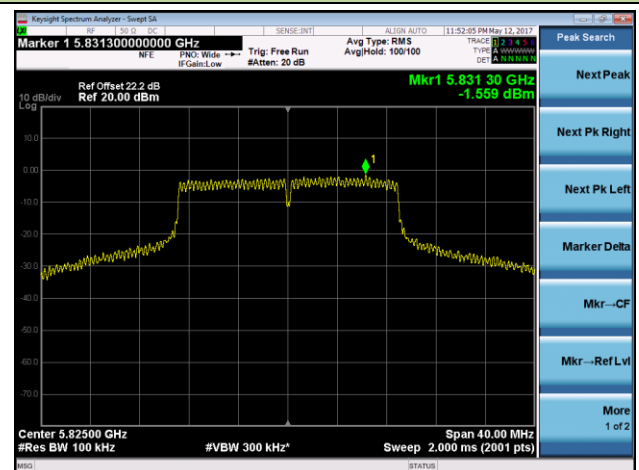

Channel 165 (5825MHz)