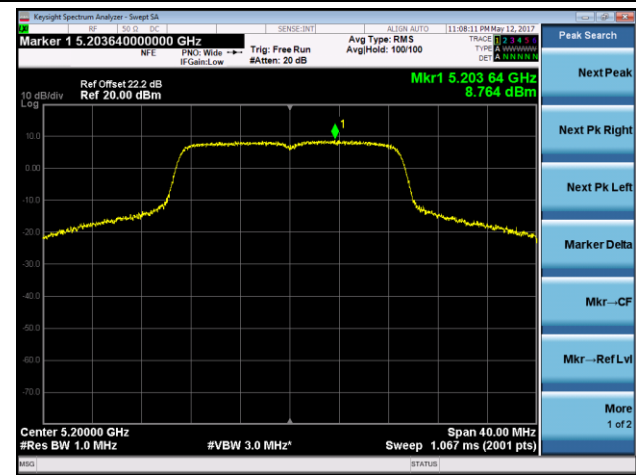

Channel 40 (5200MHz)