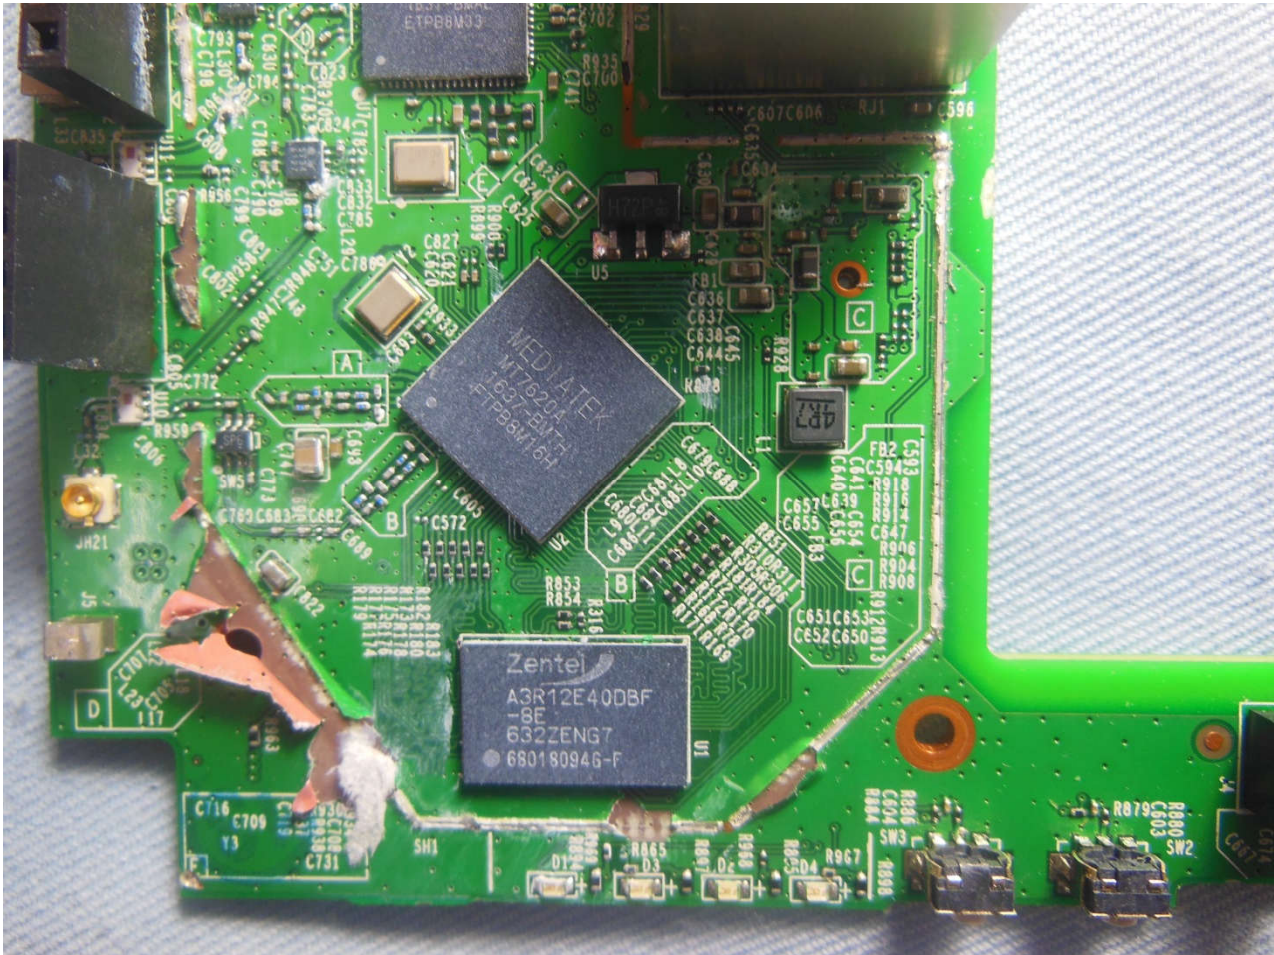

Brand Name: TP-Link / Model Name: RE360