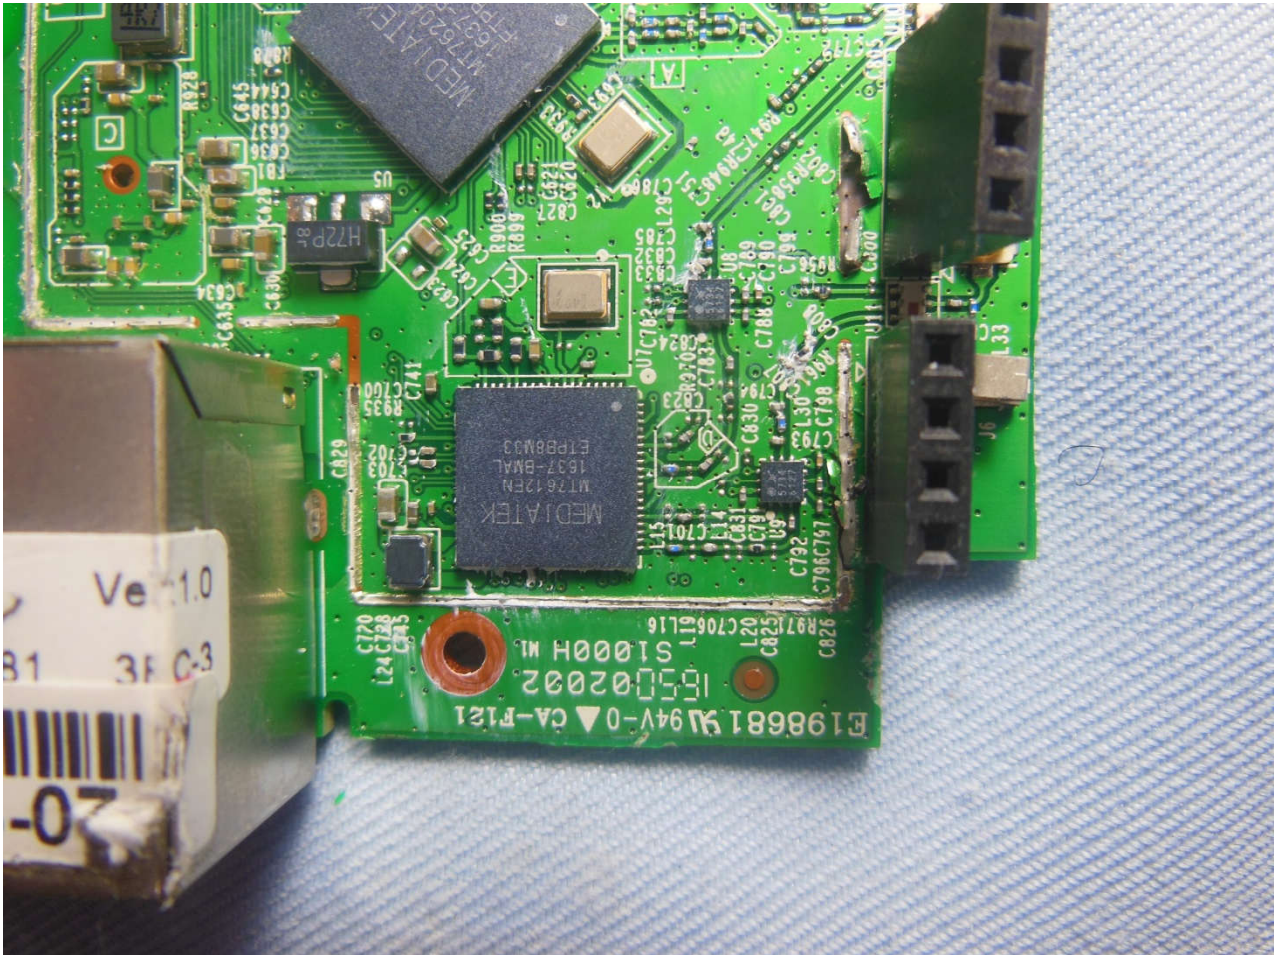

Brand Name: TP-Link / Model Name: RE360