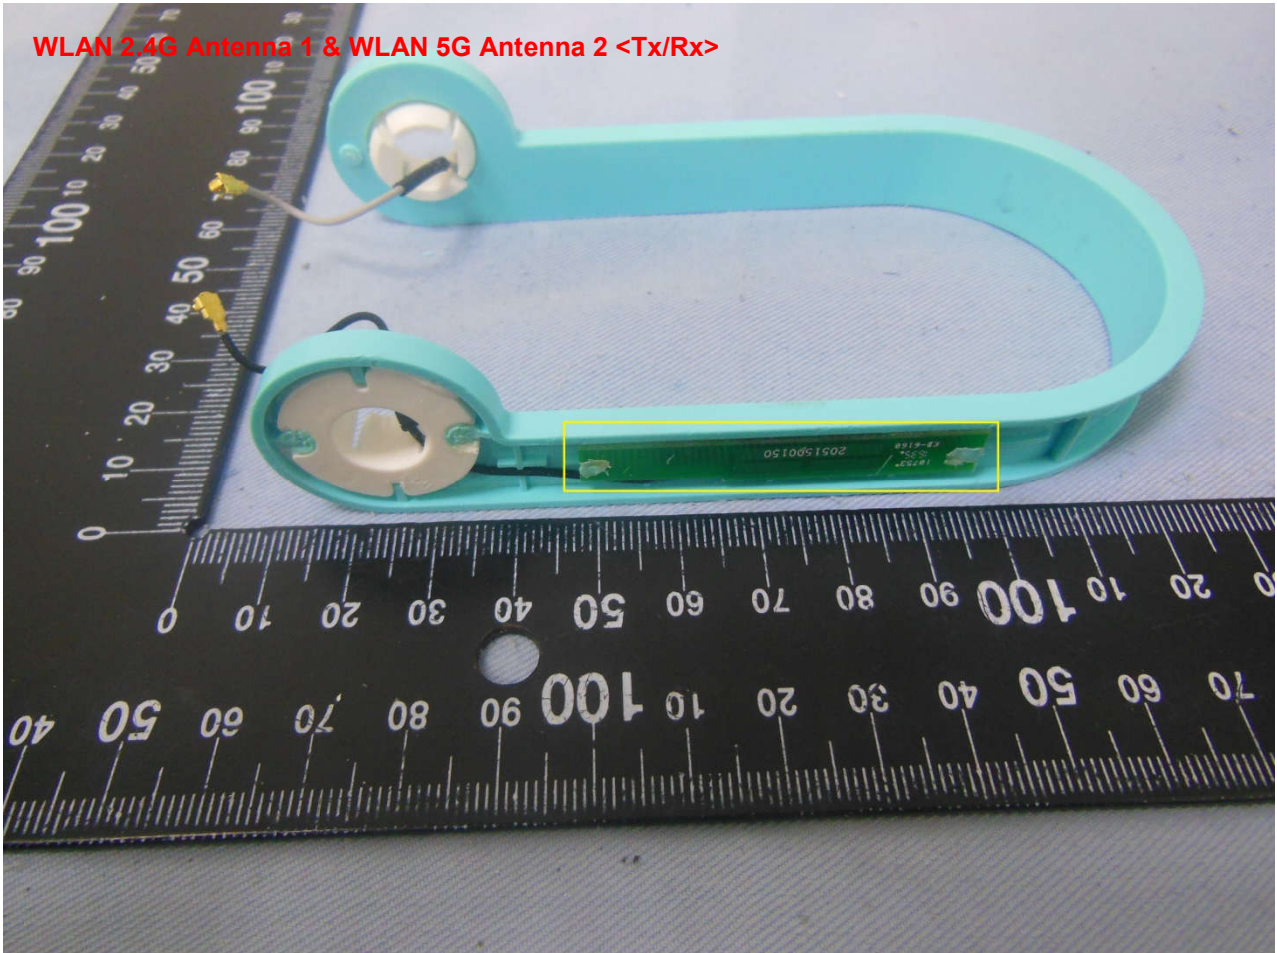

Brand Name: TP-Link / Model Name: RE360

Brand Name: TP-Link / Model Name: RE360

Brand Name: TP-Link / Model Name: RE360

Brand Name: TP-Link / Model Name: RE360

Brand Name: TP-Link / Model Name: RE360

WLAN 2.4G Antenna 1 & WLAN 5G Antenna 2 <Tx/Rx>