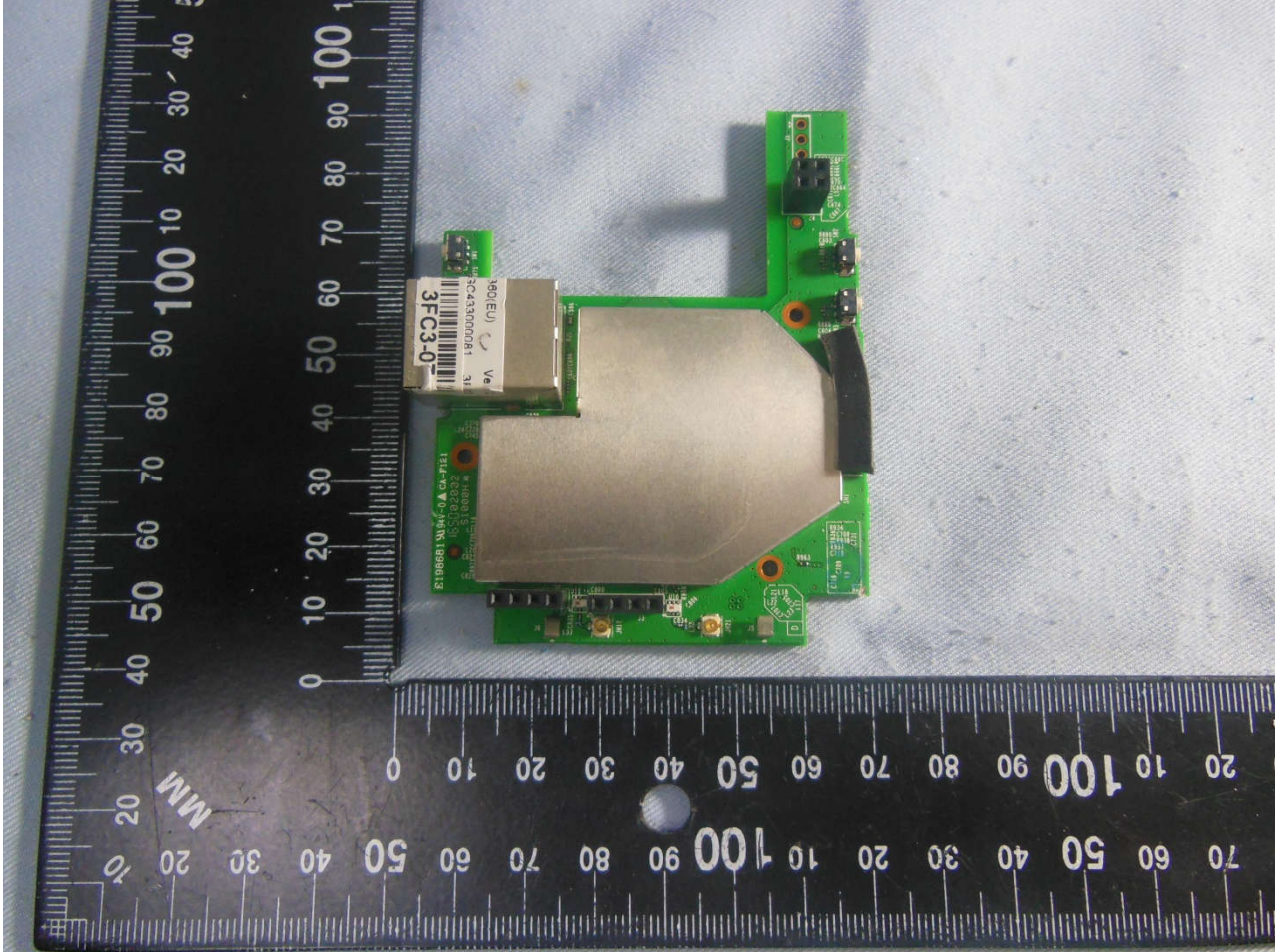

Brand Name: TP-Link / Model Name: RE360