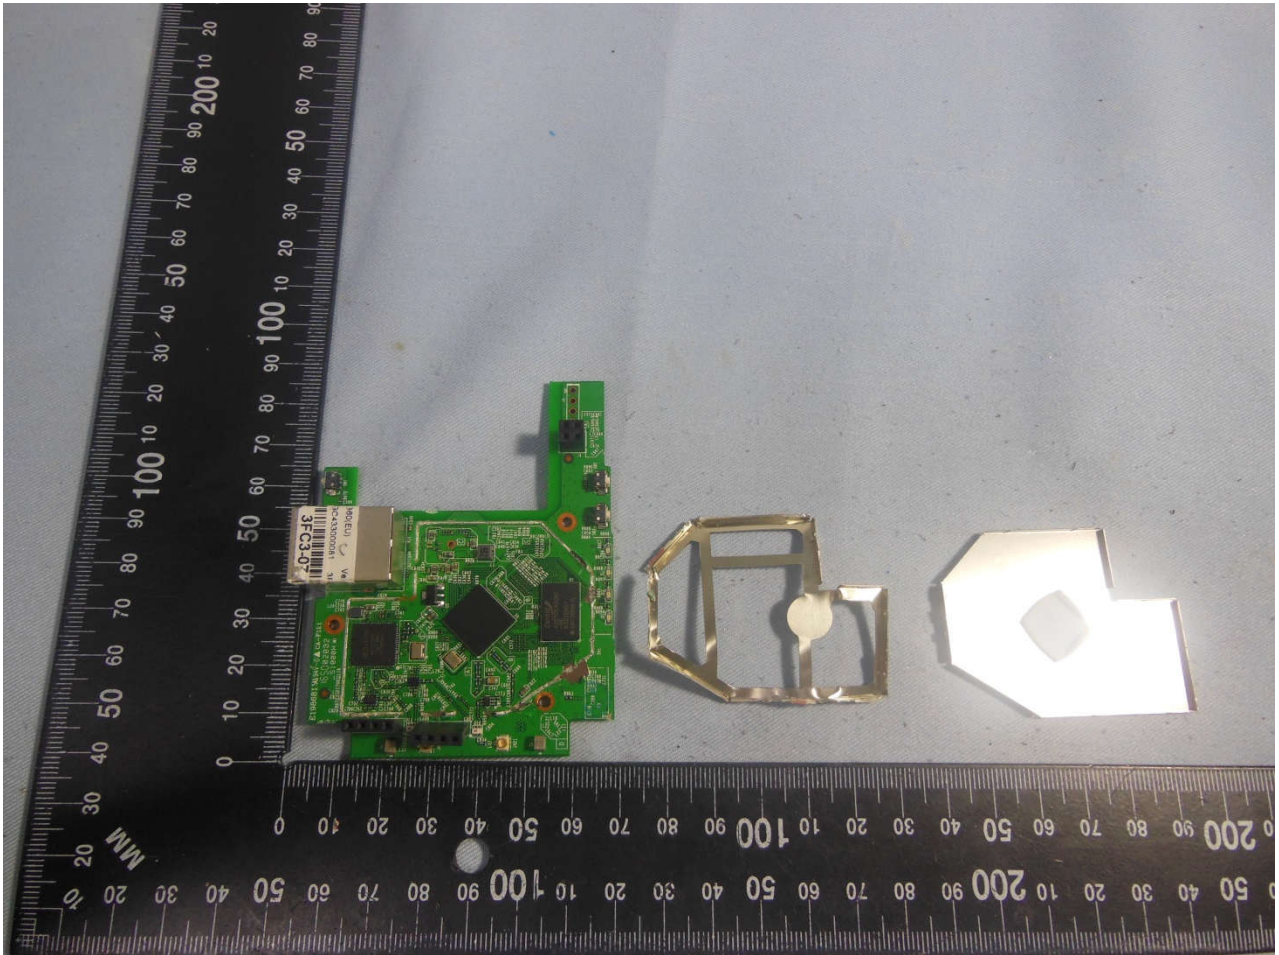

Brand Name: TP-Link / Model Name: RE360