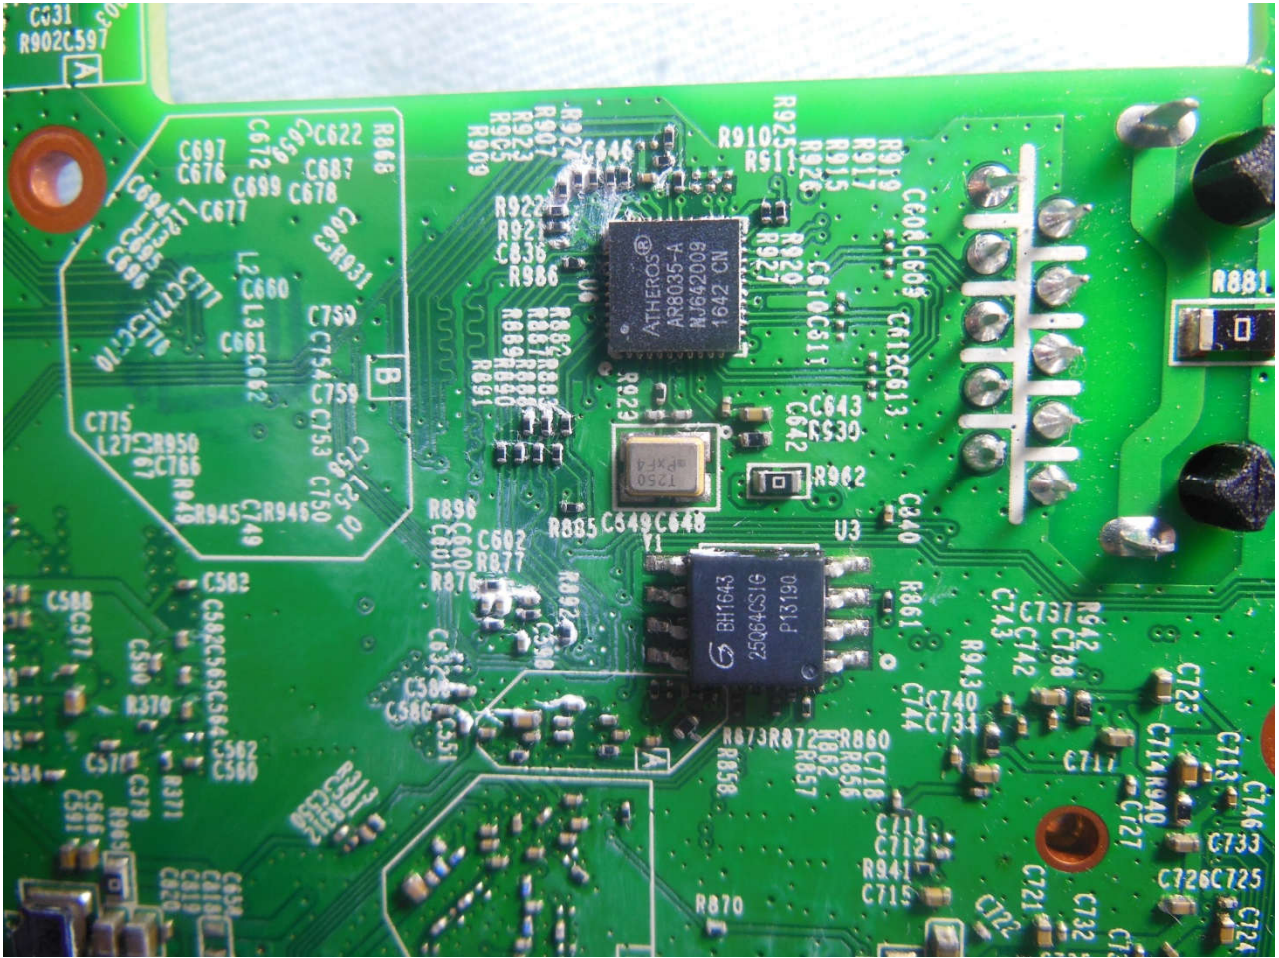

Brand Name: TP-Link / Model Name: RE360

Brand Name: TP-Link / Model Name: RE360

Brand Name: TP-Link / Model Name: RE360

Brand Name: TP-Link / Model Name: RE360

Brand Name: TP-Link / Model Name: RE360

Brand Name: TP-Link / Model Name: RE360

Brand Name: TP-Link / Model Name: RE360

Brand Name: TP-Link / Model Name: RE360

Brand Name: TP-Link / Model Name: RE360

Brand Name: TP-Link / Model Name: RE360

Brand Name: TP-Link / Model Name: RE360

WLAN 2.4G Antenna 1 & WLAN 5G Antenna 2 <Tx/Rx>