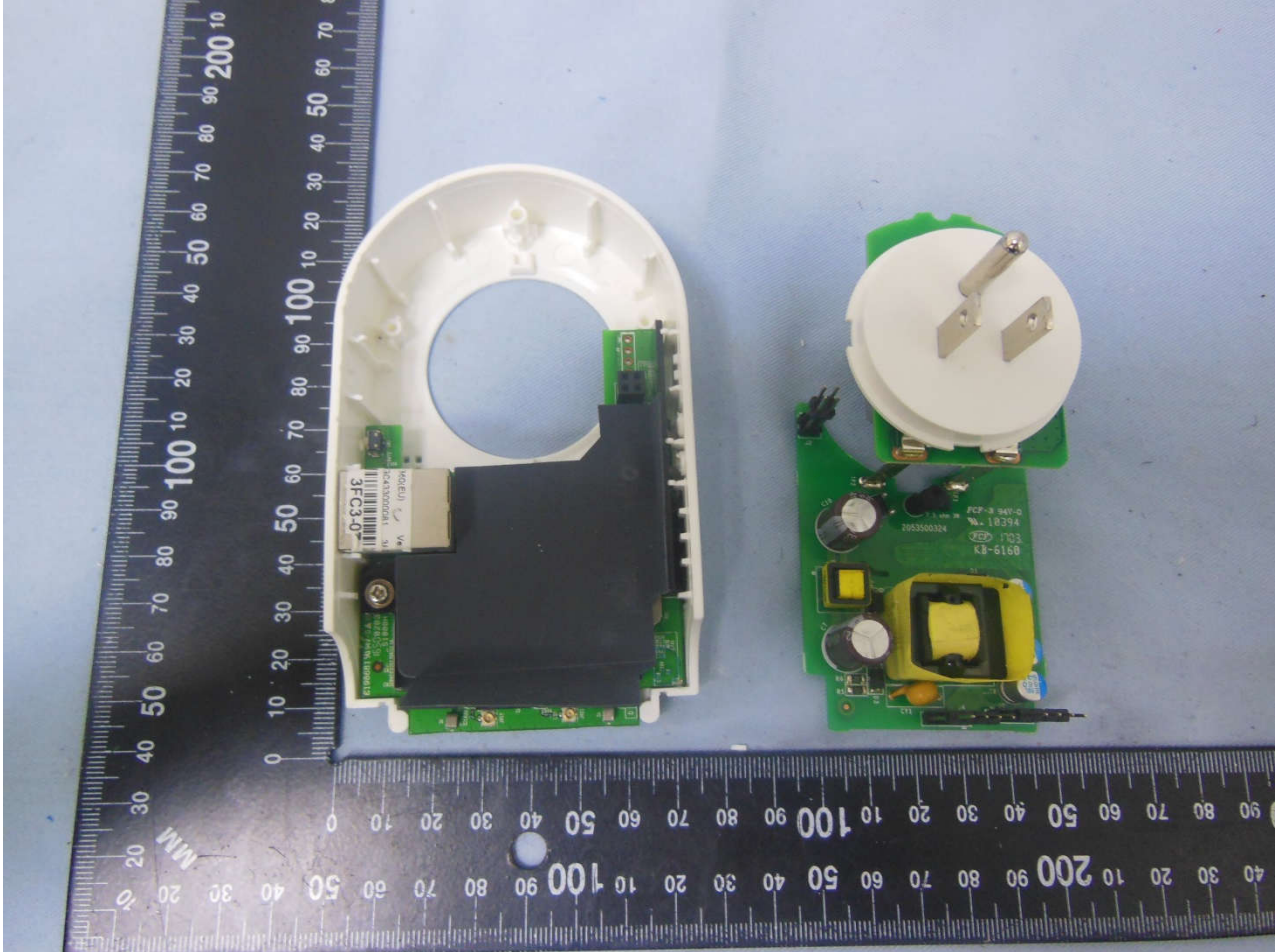

Brand Name: TP-Link / Model Name: RE360