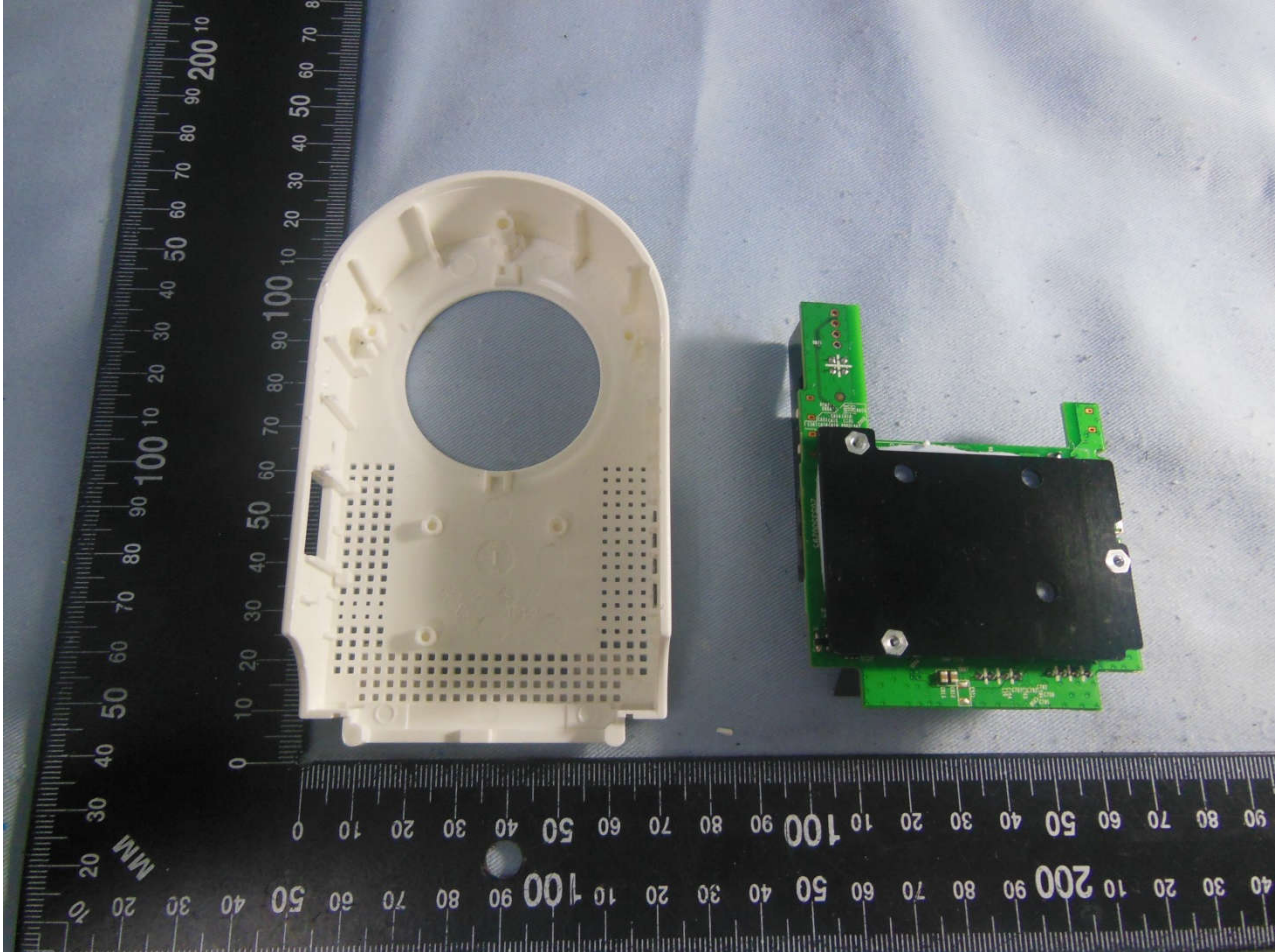

Brand Name: TP-Link / Model Name: RE360