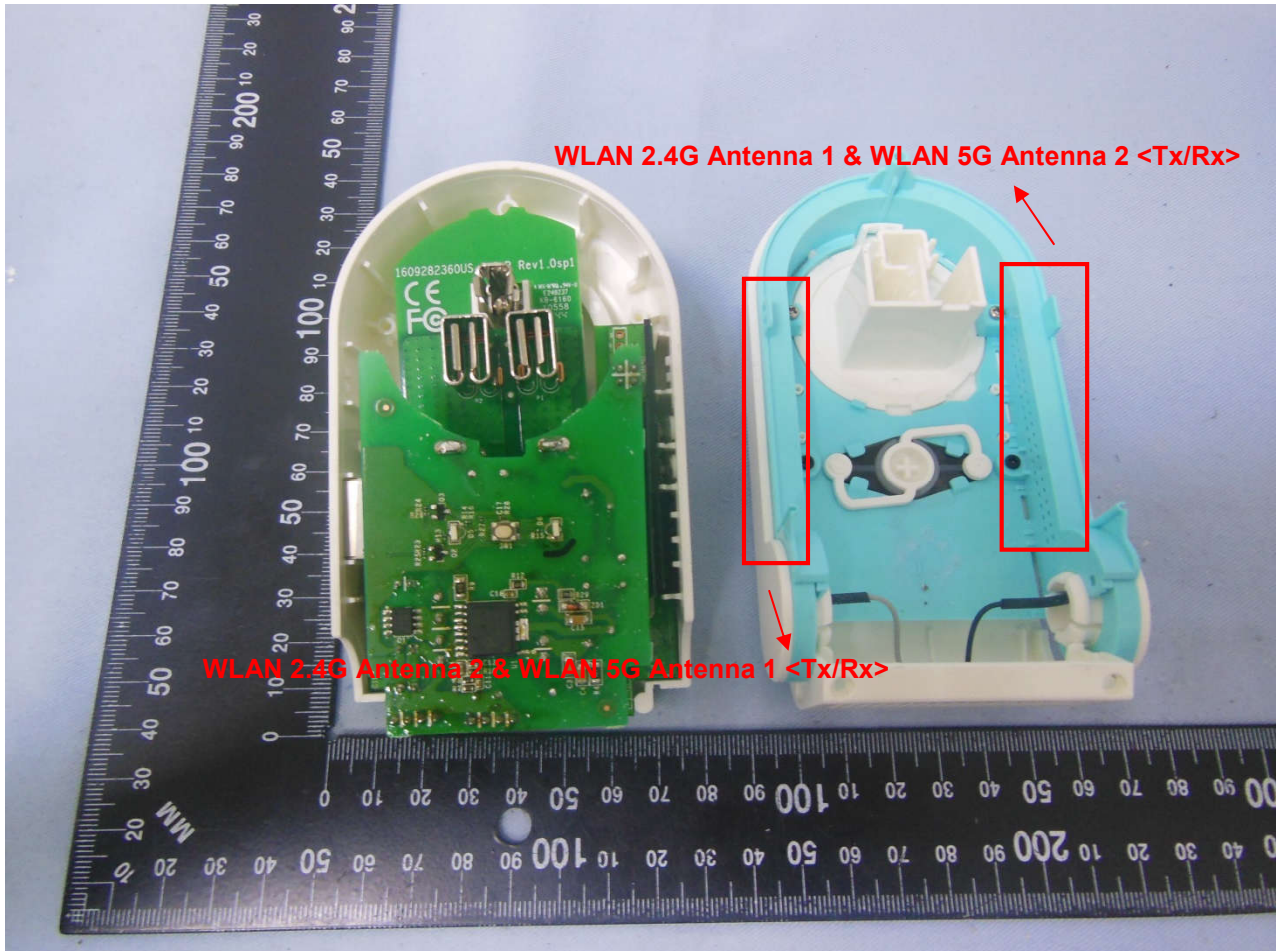

2. Internal Photograph of EUT

Brand Name: TP-Link / Model Name: RE360