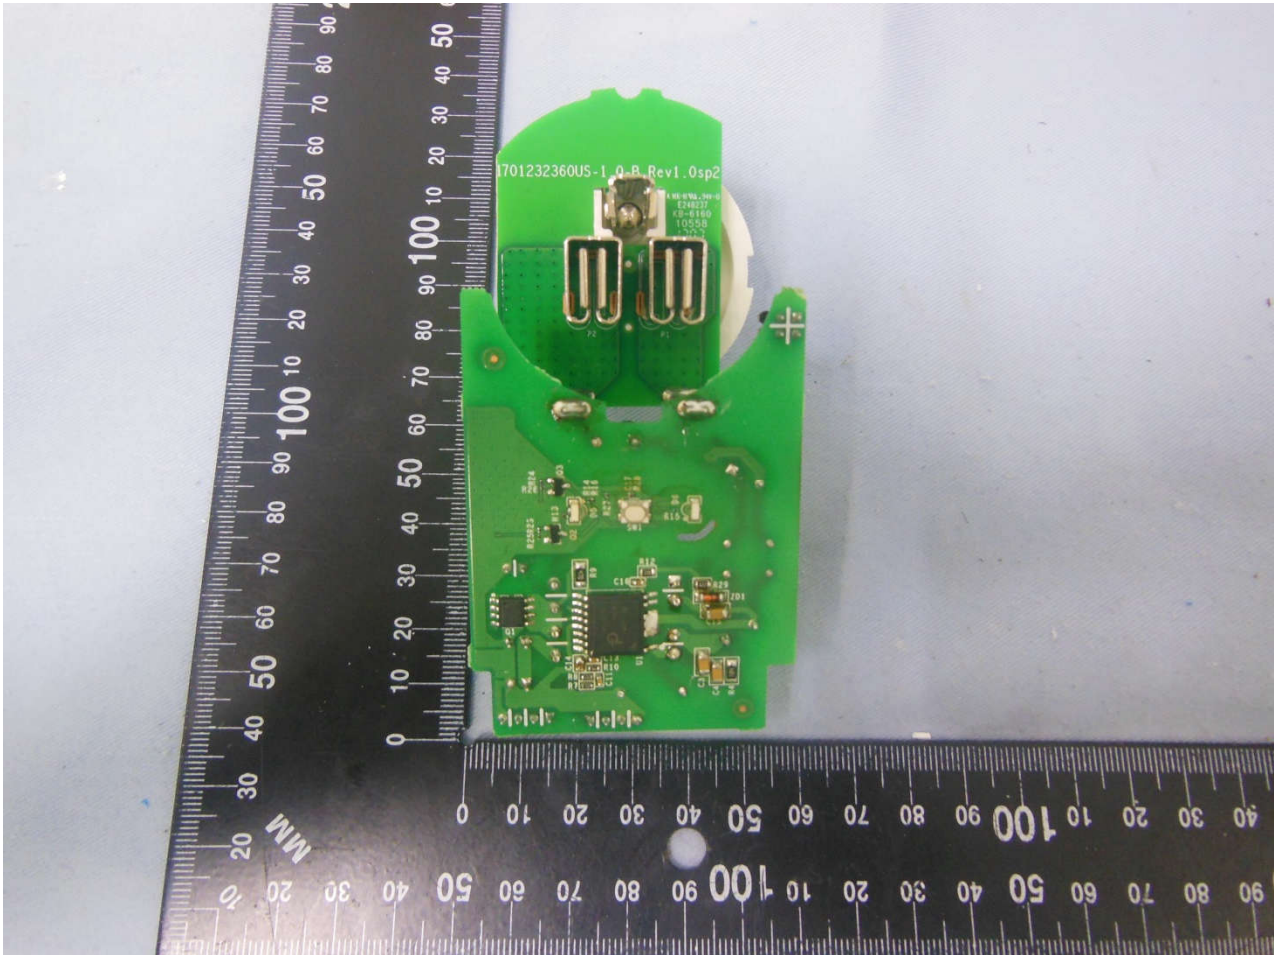

Brand Name: TP-Link / Model Name: RE360