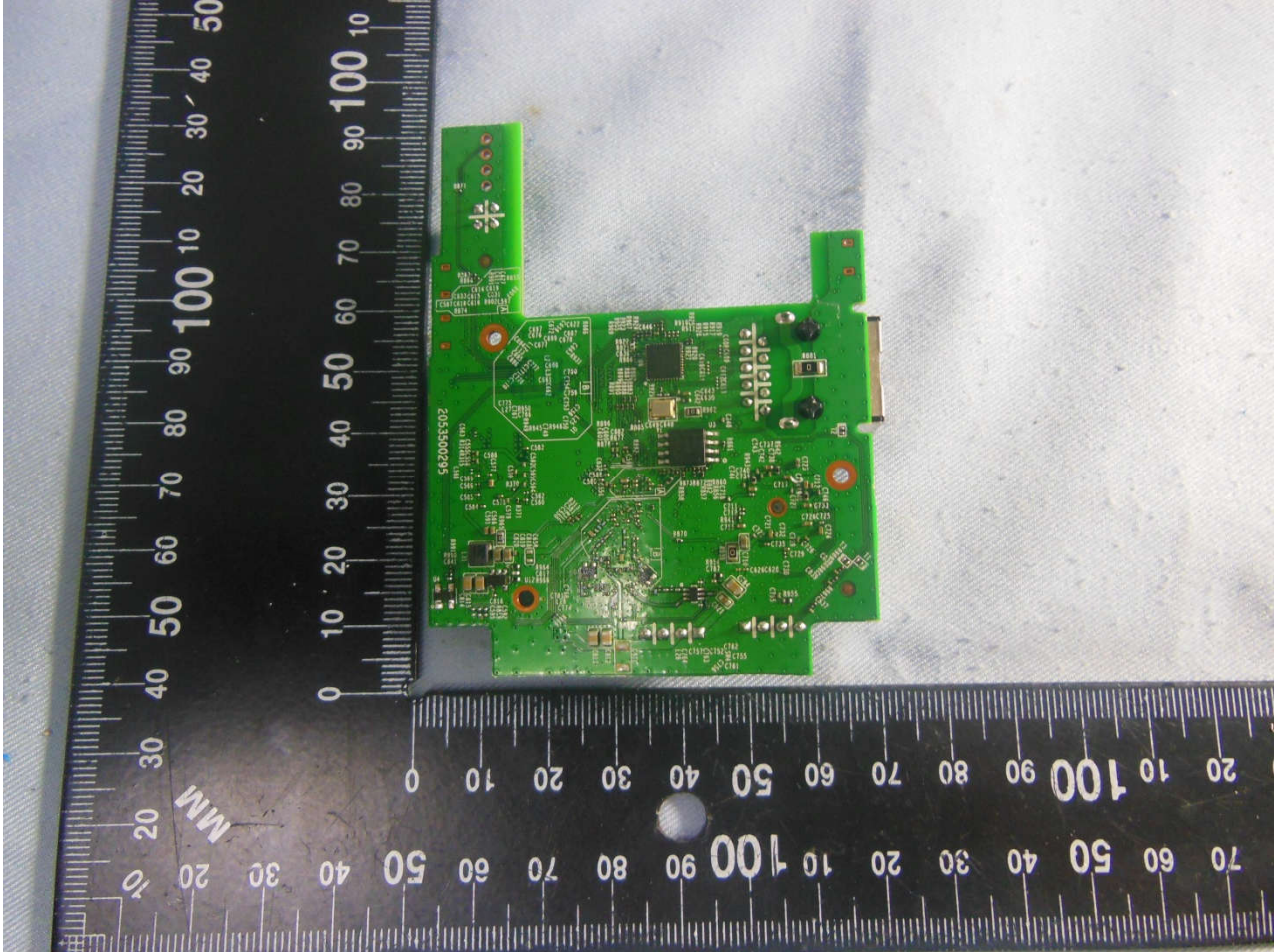

Brand Name: TP-Link / Model Name: RE360