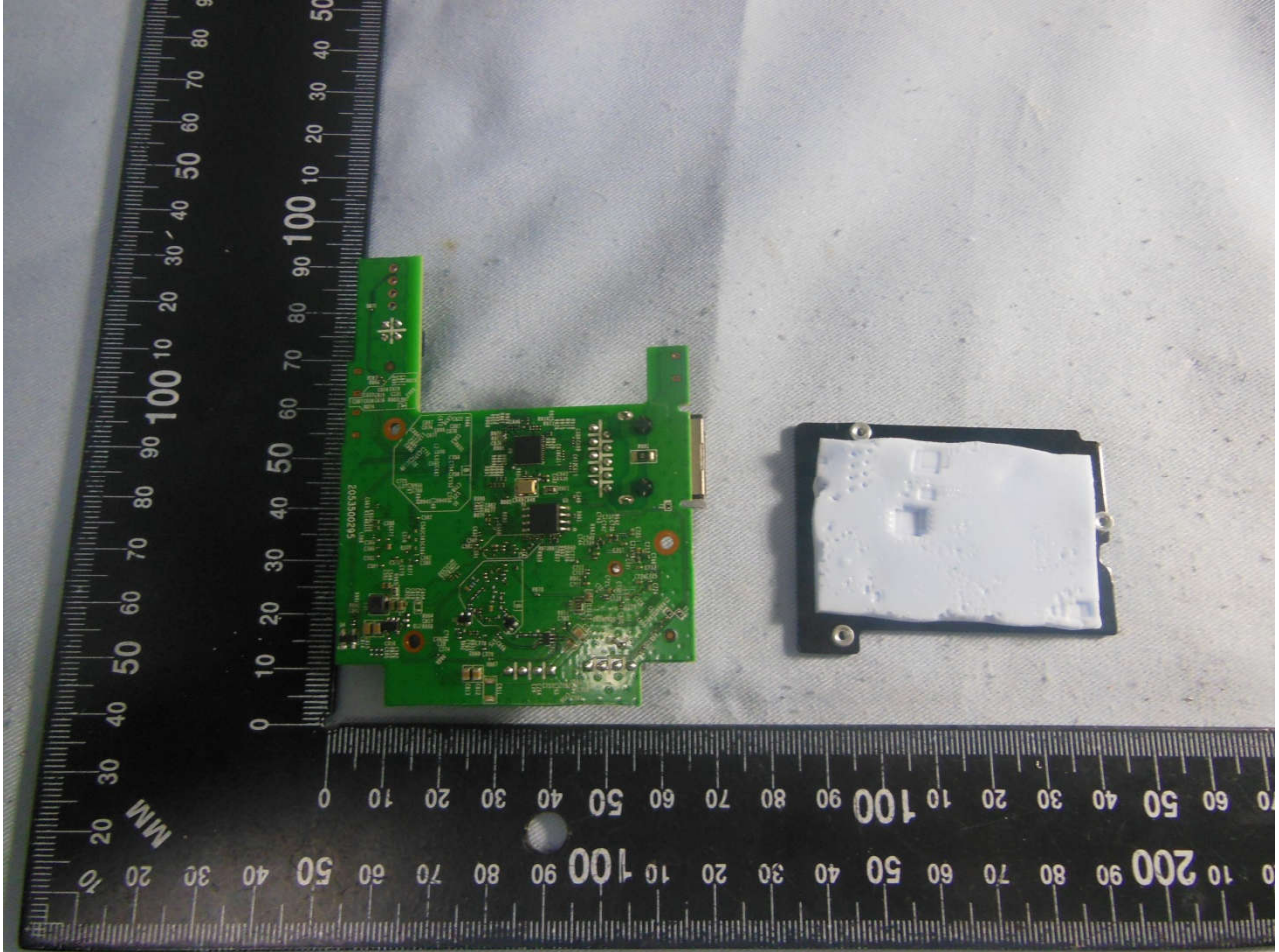

Brand Name: TP-Link / Model Name: RE360