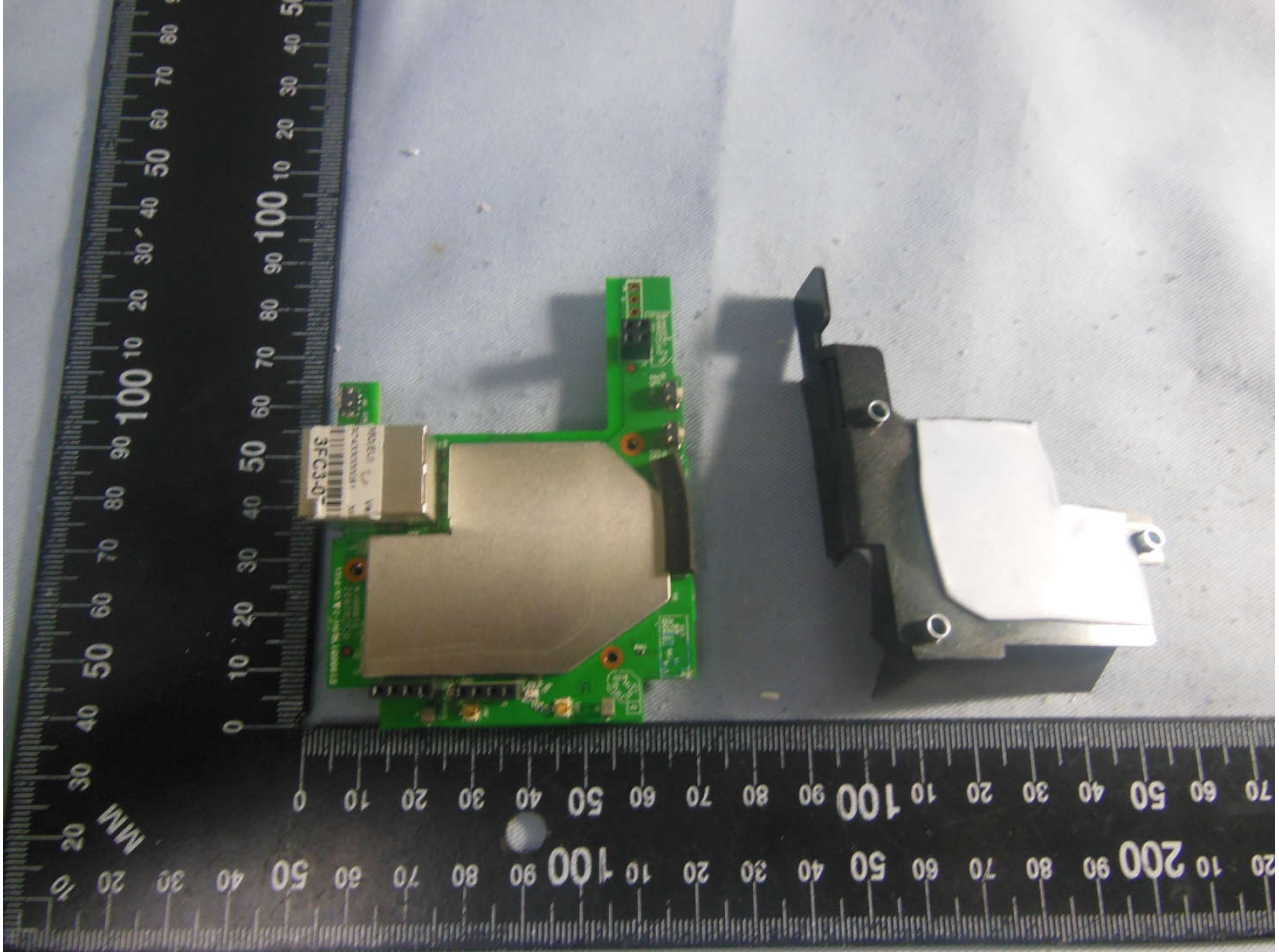

Brand Name: TP-Link / Model Name: RE360