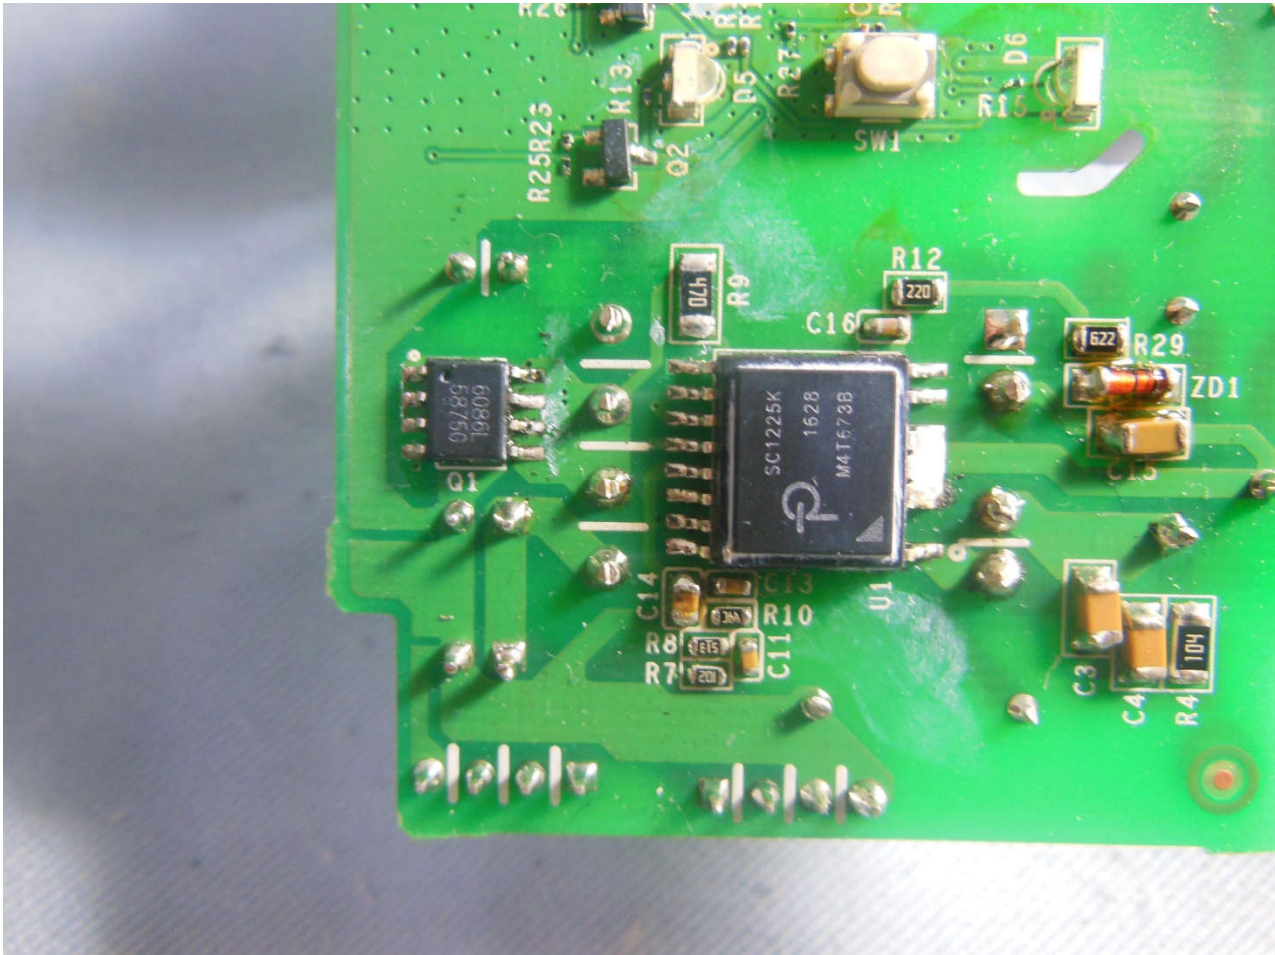

Brand Name: TP-Link / Model Name: RE360