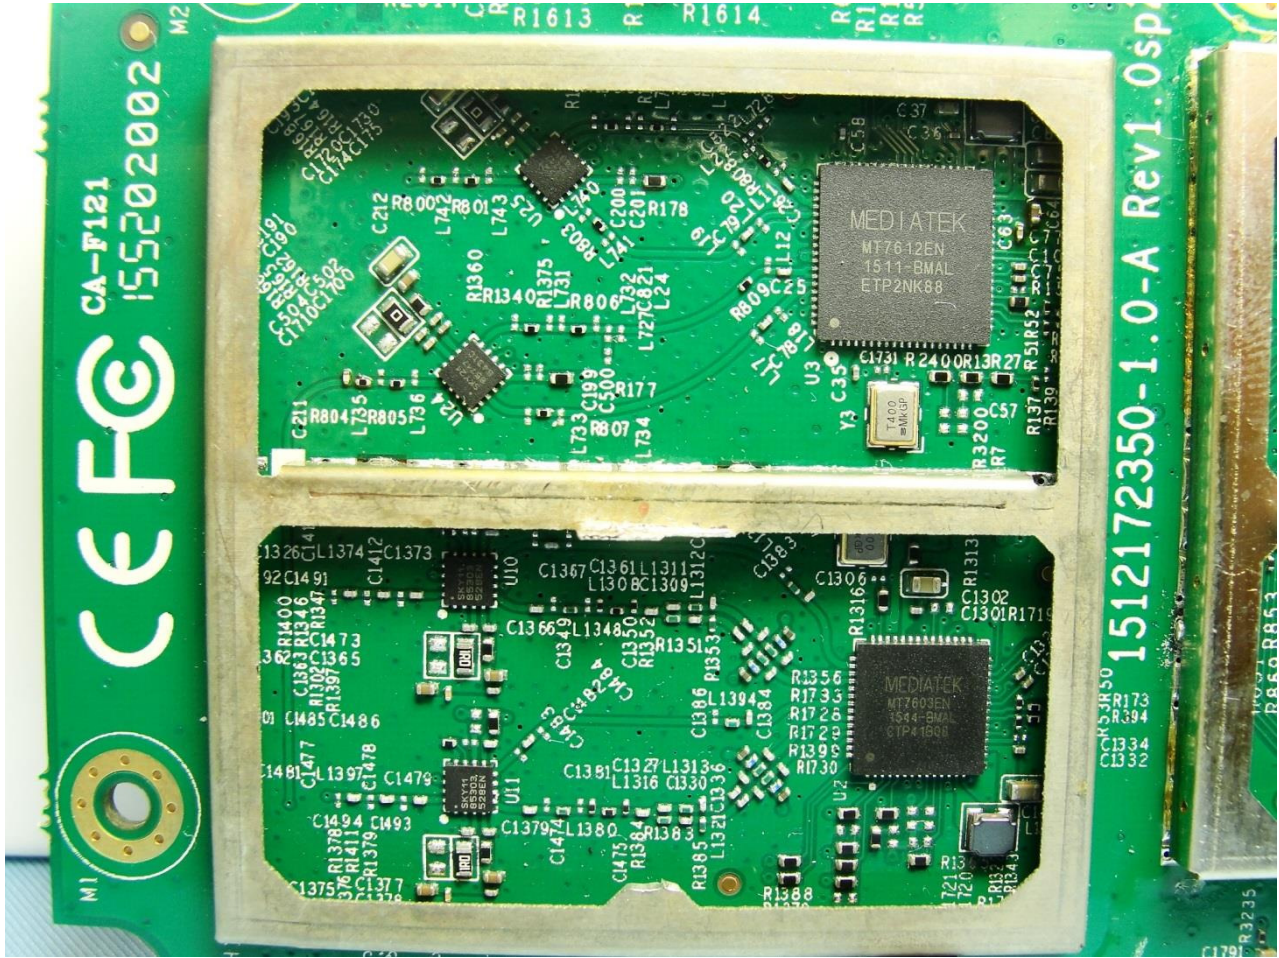

3. Internal Photograph of EUT

Brand Name: TP-LINK / Model Name: RE350

Brand Name: TP-LINK / Model Name: RE350

Brand Name: TP-LINK / Model Name: RE350

Brand Name: TP-LINK / Model Name: RE350

Brand Name: TP-LINK / Model Name: RE350

Brand Name: TP-LINK / Model Name: RE350

Brand Name: TP-LINK / Model Name: RE350

Brand Name: TP-LINK / Model Name: RE350

Brand Name: TP-LINK / Model Name: RE350

Brand Name: TP-LINK / Model Name: RE350

Brand Name: TP-LINK / Model Name: RE350