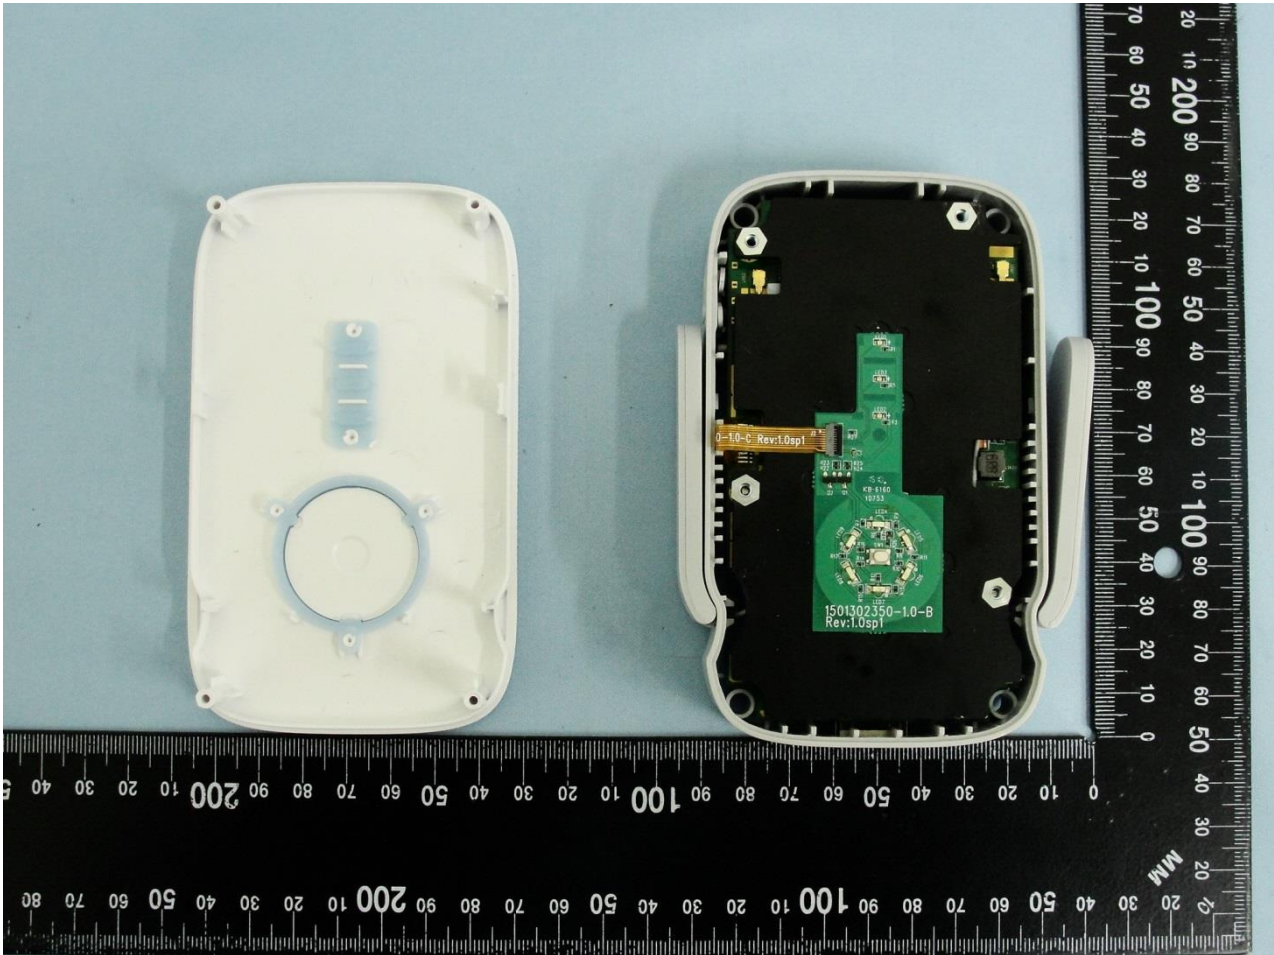

Brand Name: TP-LINK / Model Name: RE350