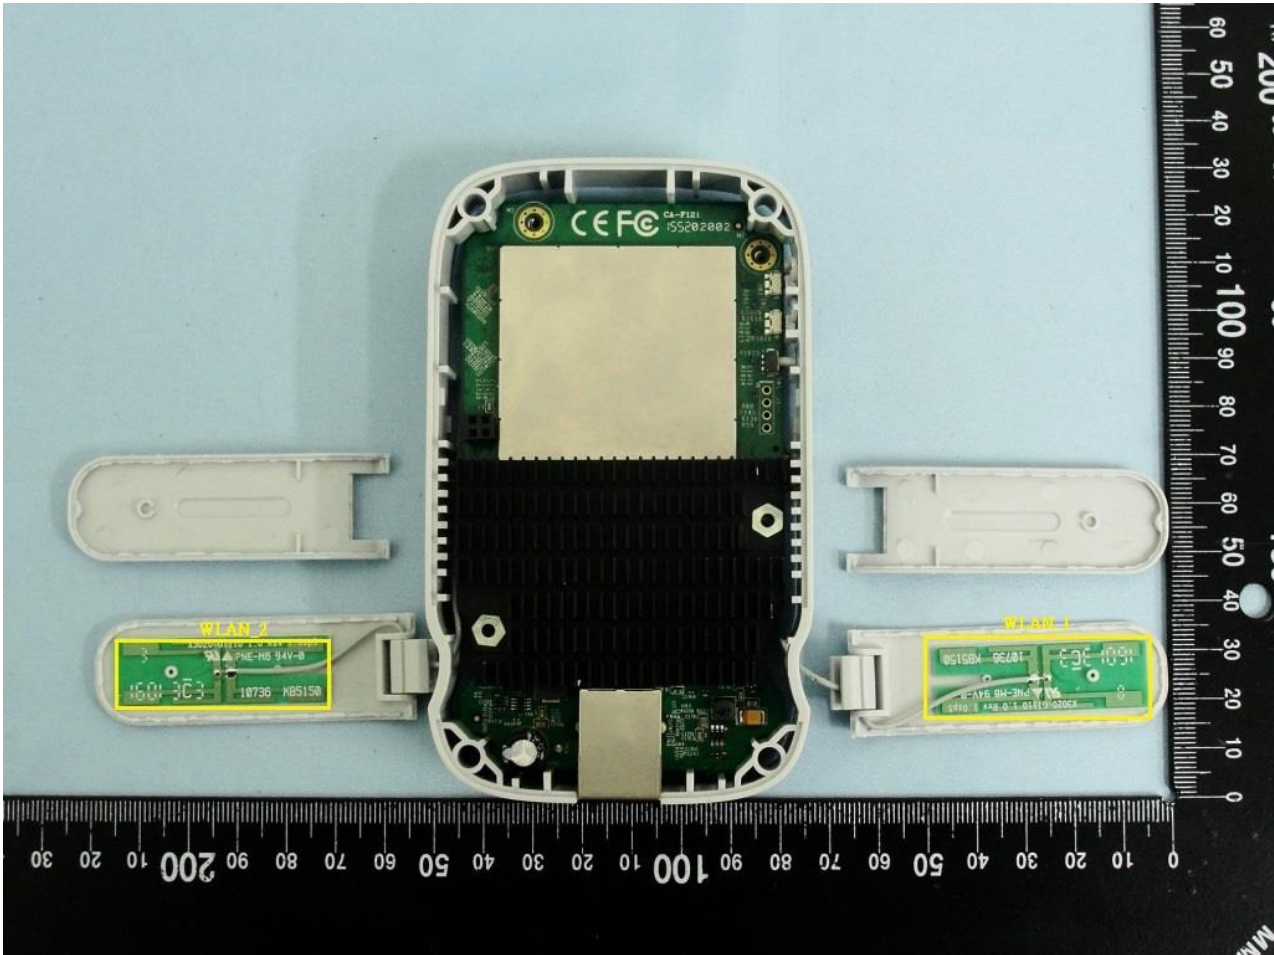

3. Internal Photograph of EUT

Brand Name: TP-LINK / Model Name: RE350

Brand Name: TP-LINK / Model Name: RE350

Brand Name: TP-LINK / Model Name: RE350

Brand Name: TP-LINK / Model Name: RE350

Brand Name: TP-LINK / Model Name: RE350

Brand Name: TP-LINK / Model Name: RE350

Brand Name: TP-LINK / Model Name: RE350

Brand Name: TP-LINK / Model Name: RE350

Brand Name: TP-LINK / Model Name: RE350

Brand Name: TP-LINK / Model Name: RE350

Brand Name: TP-LINK / Model Name: RE350