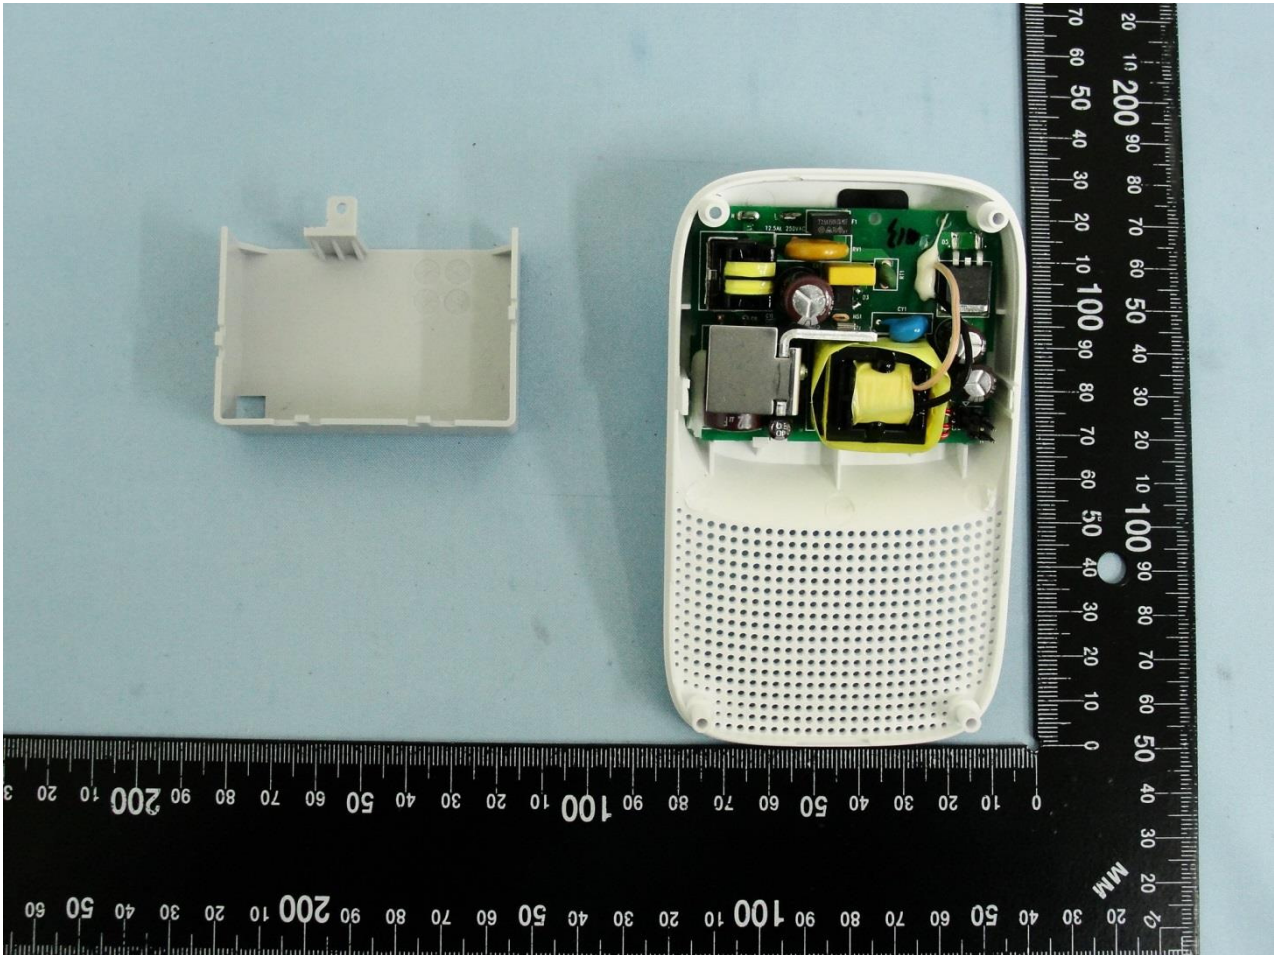

3. Internal Photograph of EUT

Brand Name: TP-LINK / Model Name: RE350

Brand Name: TP-LINK / Model Name: RE350

Brand Name: TP-LINK / Model Name: RE350

Brand Name: TP-LINK / Model Name: RE350

Brand Name: TP-LINK / Model Name: RE350

Brand Name: TP-LINK / Model Name: RE350

Brand Name: TP-LINK / Model Name: RE350

Brand Name: TP-LINK / Model Name: RE350

Brand Name: TP-LINK / Model Name: RE350

Brand Name: TP-LINK / Model Name: RE350

Brand Name: TP-LINK / Model Name: RE350