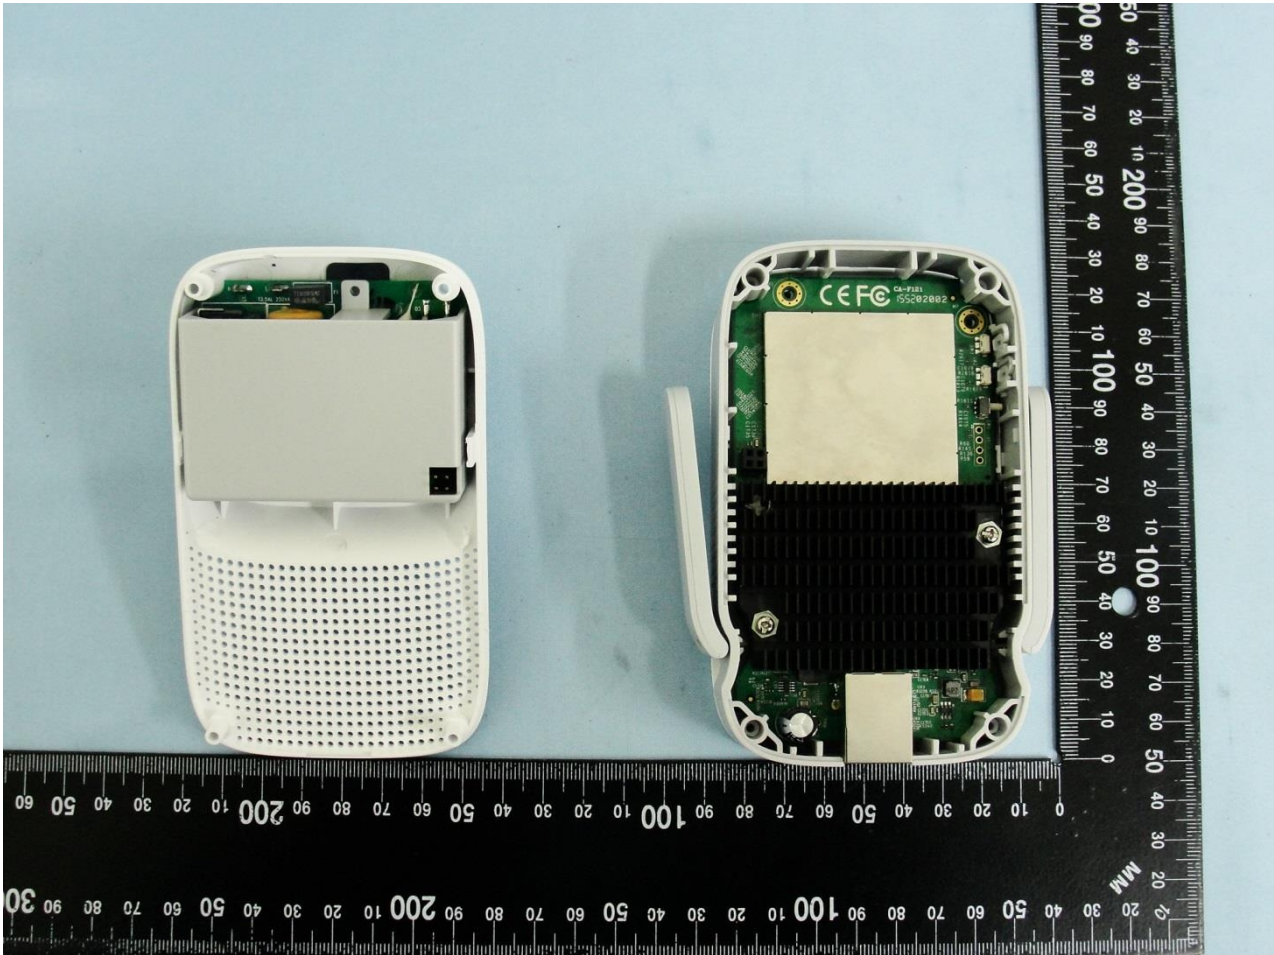

3. Internal Photograph of EUT

Brand Name: TP-LINK / Model Name: RE350

Brand Name: TP-LINK / Model Name: RE350

Brand Name: TP-LINK / Model Name: RE350

Brand Name: TP-LINK / Model Name: RE350

Brand Name: TP-LINK / Model Name: RE350

Brand Name: TP-LINK / Model Name: RE350

Brand Name: TP-LINK / Model Name: RE350

Brand Name: TP-LINK / Model Name: RE350

Brand Name: TP-LINK / Model Name: RE350

Brand Name: TP-LINK / Model Name: RE350

Brand Name: TP-LINK / Model Name: RE350