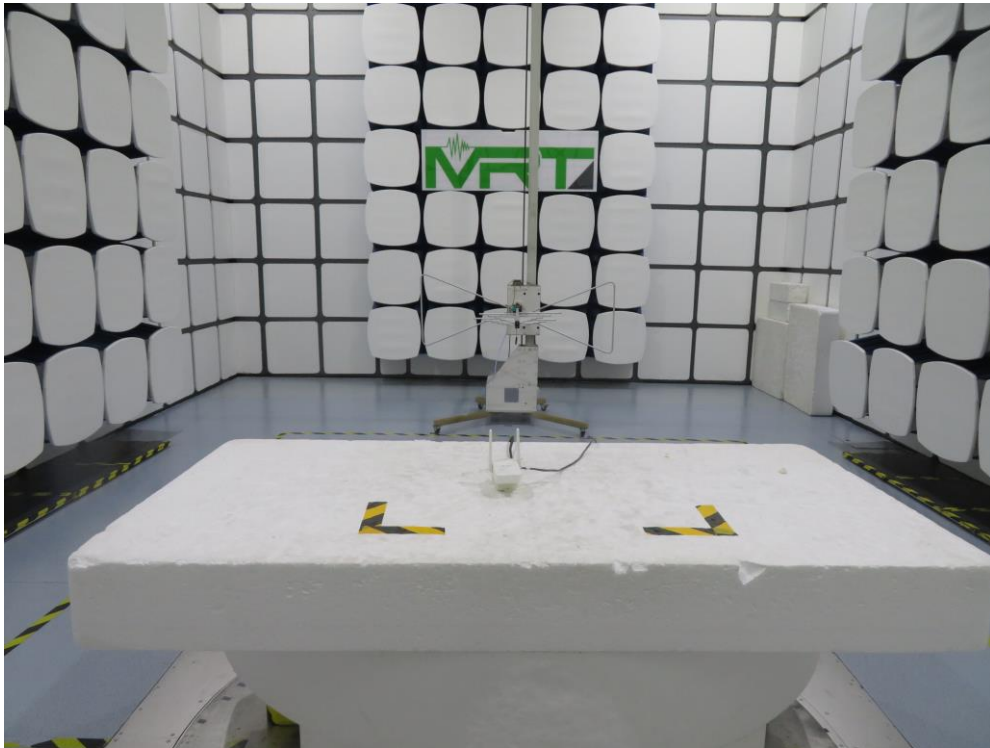

## Test Setup Photo

Description: Front View of Conducted Emission Test Setup for Power Port

Description: Back View of Conducted Emission Test Setup for Power Port

Description: Radiated Spurious Emission Test Setup for Below 1GHz

Description: Radiated Spurious Emission Test Setup for Above 1GHz

Description: Conducted Test Setup

Description: DFS Test Setup