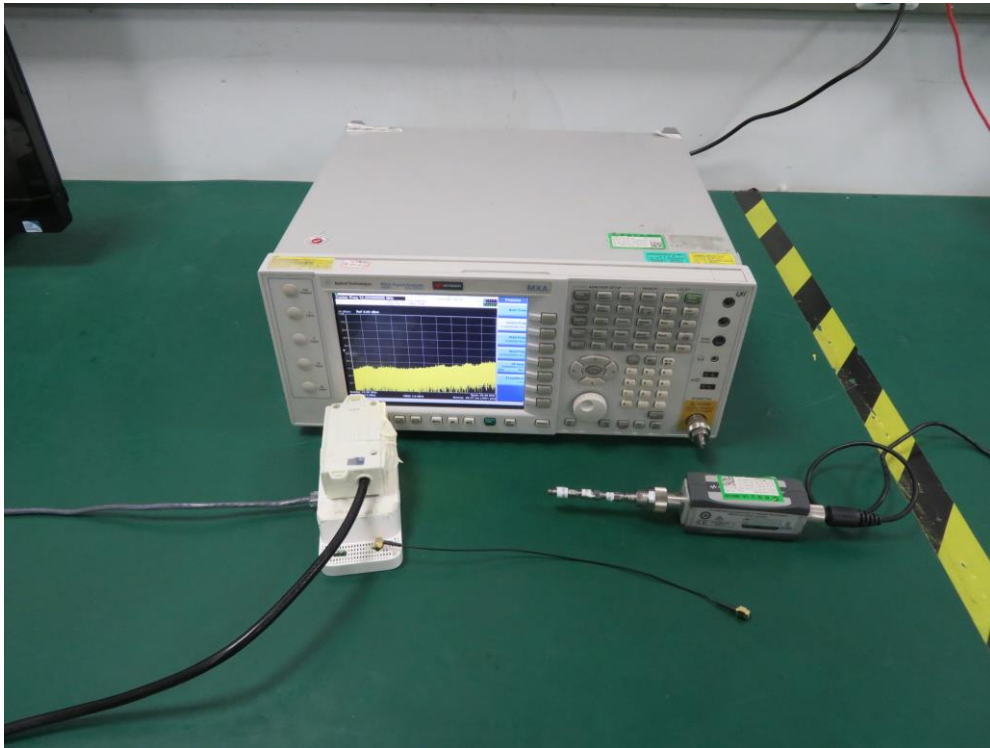

## Test Setup Photo

Description: Front View of Conducted Emission Test Setup for Power Port

Description: Back View of Conducted Emission Test Setup for Power Port

Description: Radiated Spurious Emission Test Setup for Below 1GHz

Description: Radiated Spurious Emission Test Setup for Above 1GHz

Description: Conducted Test Setup

Description: DFS Test Setup