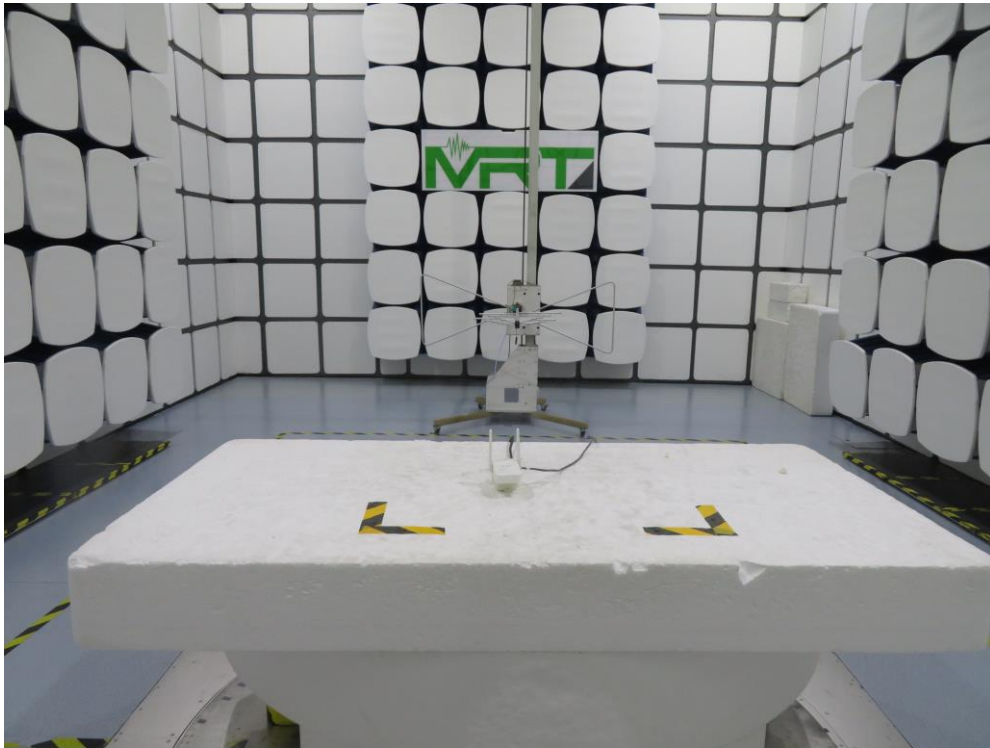

Test Setup Photo

Description: Front View of Conducted Emission Test Setup for Power Port

Description: Back View of Conducted Emission Test Setup for Power Port

Description: Radiated Spurious Emission Test Setup for Below 1GHz

Description: Radiated Spurious Emission Test Setup for Above 1GHz

Description: Conducted Test Setup

Description: DFS Test Setup