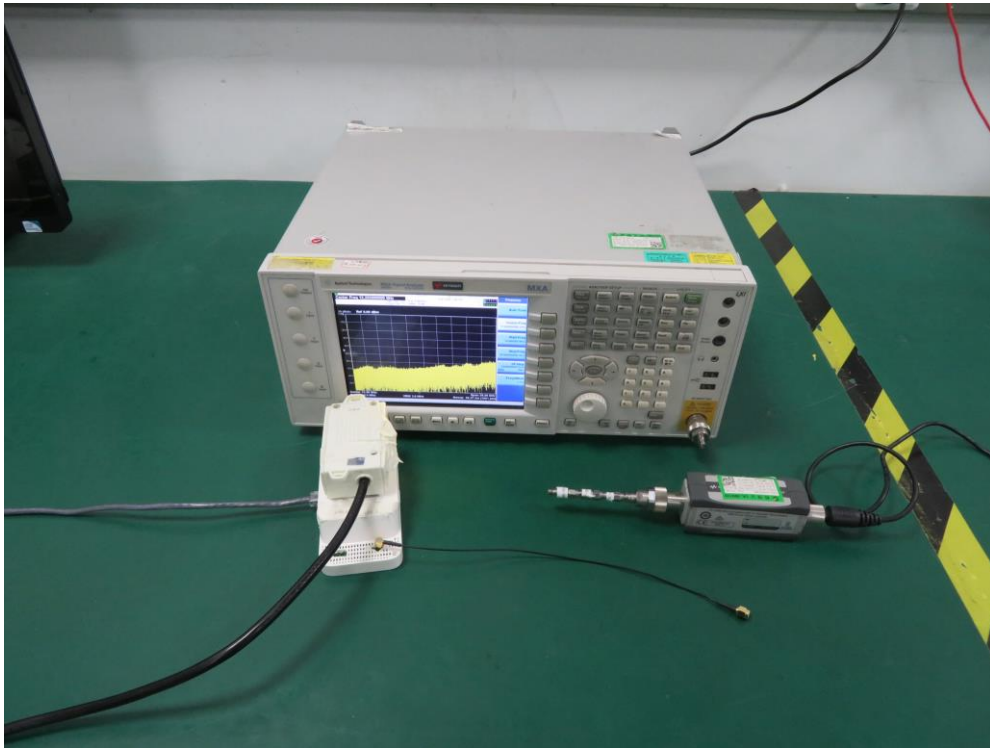

Test Setup Photo

Description: Front View of Conducted Emission Test Setup for Power Port

Description: Back View of Conducted Emission Test Setup for Power Port

Description: Radiated Spurious Emission Test Setup for Below 1GHz

Description: Radiated Spurious Emission Test Setup for Above 1GHz

Description: Conducted Test Setup

Description: DFS Test Setup