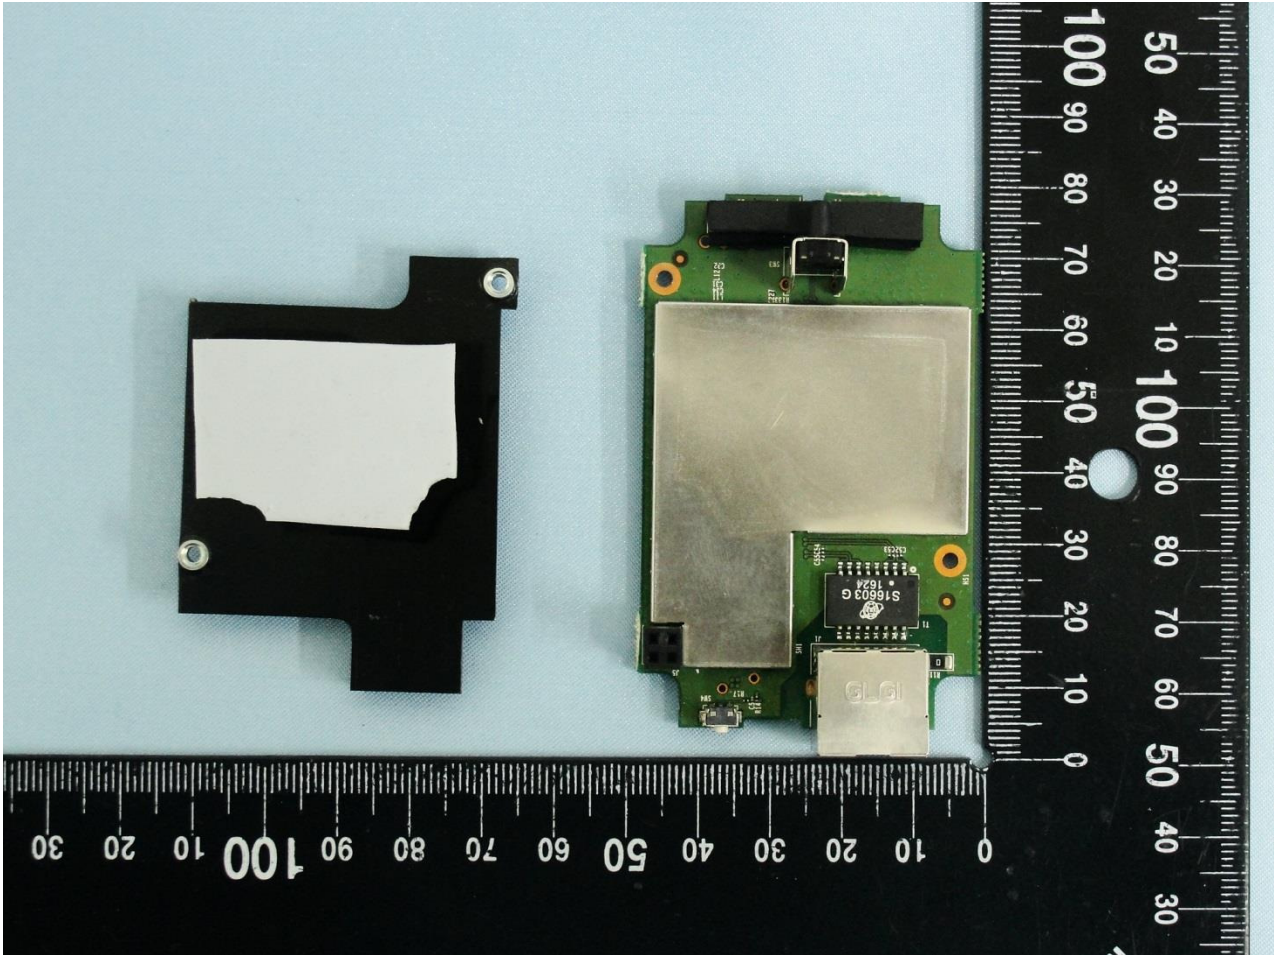

### 3. Internal Photograph of EUT

Brand Name: TP-Link / Model Name: RE305 / Marketing Name: AC1200 Wi-Fi Range Extender

Brand Name: TP-Link / Model Name: RE305 / Marketing Name: AC1200 Wi-Fi Range Extender

Brand Name: TP-Link / Model Name: RE305 / Marketing Name: AC1200 Wi-Fi Range Extender

Brand Name: TP-Link / Model Name: RE305 / Marketing Name: AC1200 Wi-Fi Range Extender

Brand Name: TP-Link / Model Name: RE305 / Marketing Name: AC1200 Wi-Fi Range Extender