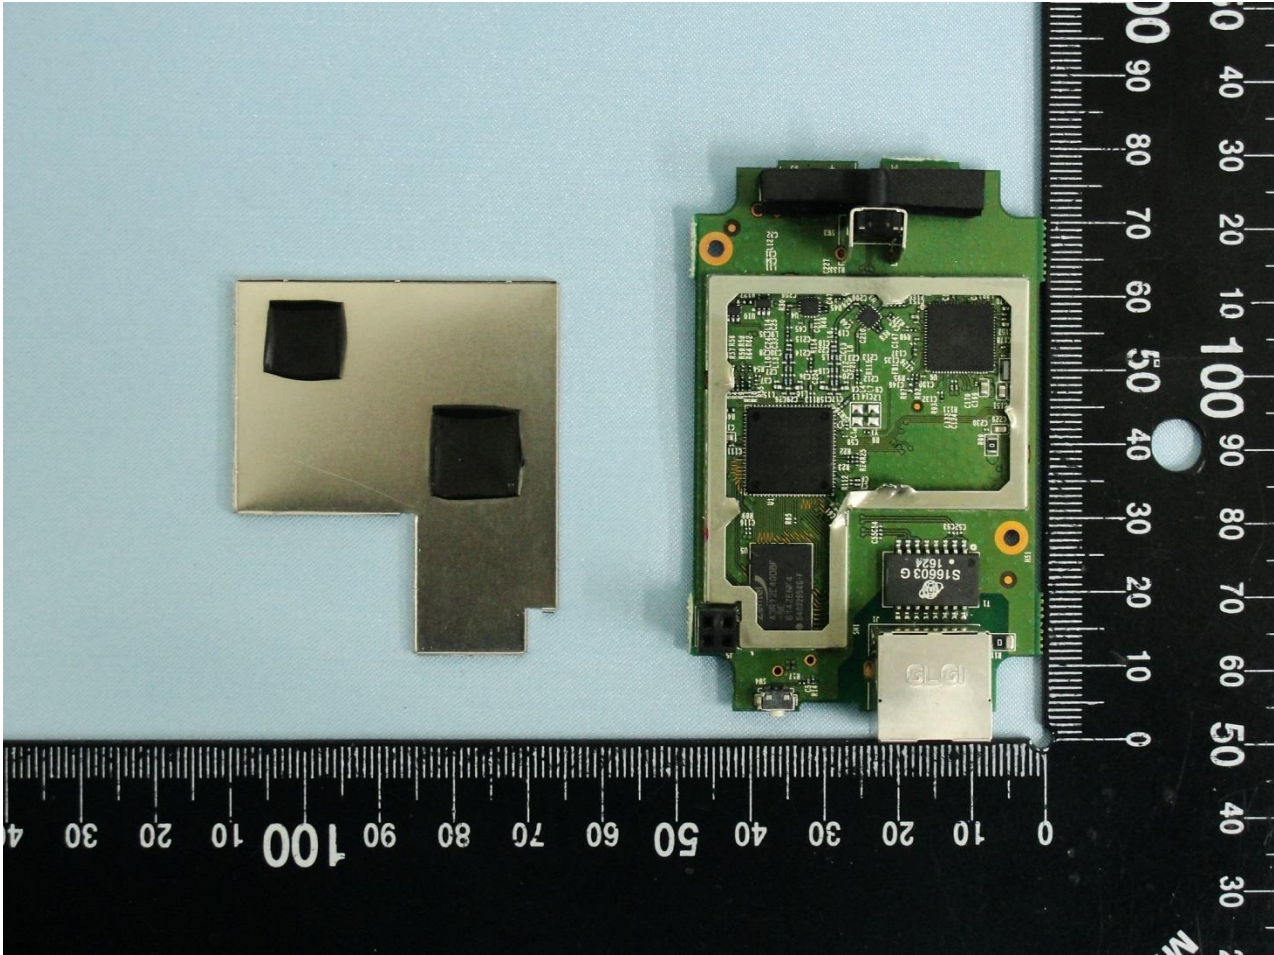

### 3. Internal Photograph of EUT

Brand Name: TP-Link / Model Name: RE305 / Marketing Name: AC1200 Wi-Fi Range Extender

Brand Name: TP-Link / Model Name: RE305 / Marketing Name: AC1200 Wi-Fi Range Extender

Brand Name: TP-Link / Model Name: RE305 / Marketing Name: AC1200 Wi-Fi Range Extender

Brand Name: TP-Link / Model Name: RE305 / Marketing Name: AC1200 Wi-Fi Range Extender

Brand Name: TP-Link / Model Name: RE305 / Marketing Name: AC1200 Wi-Fi Range Extender