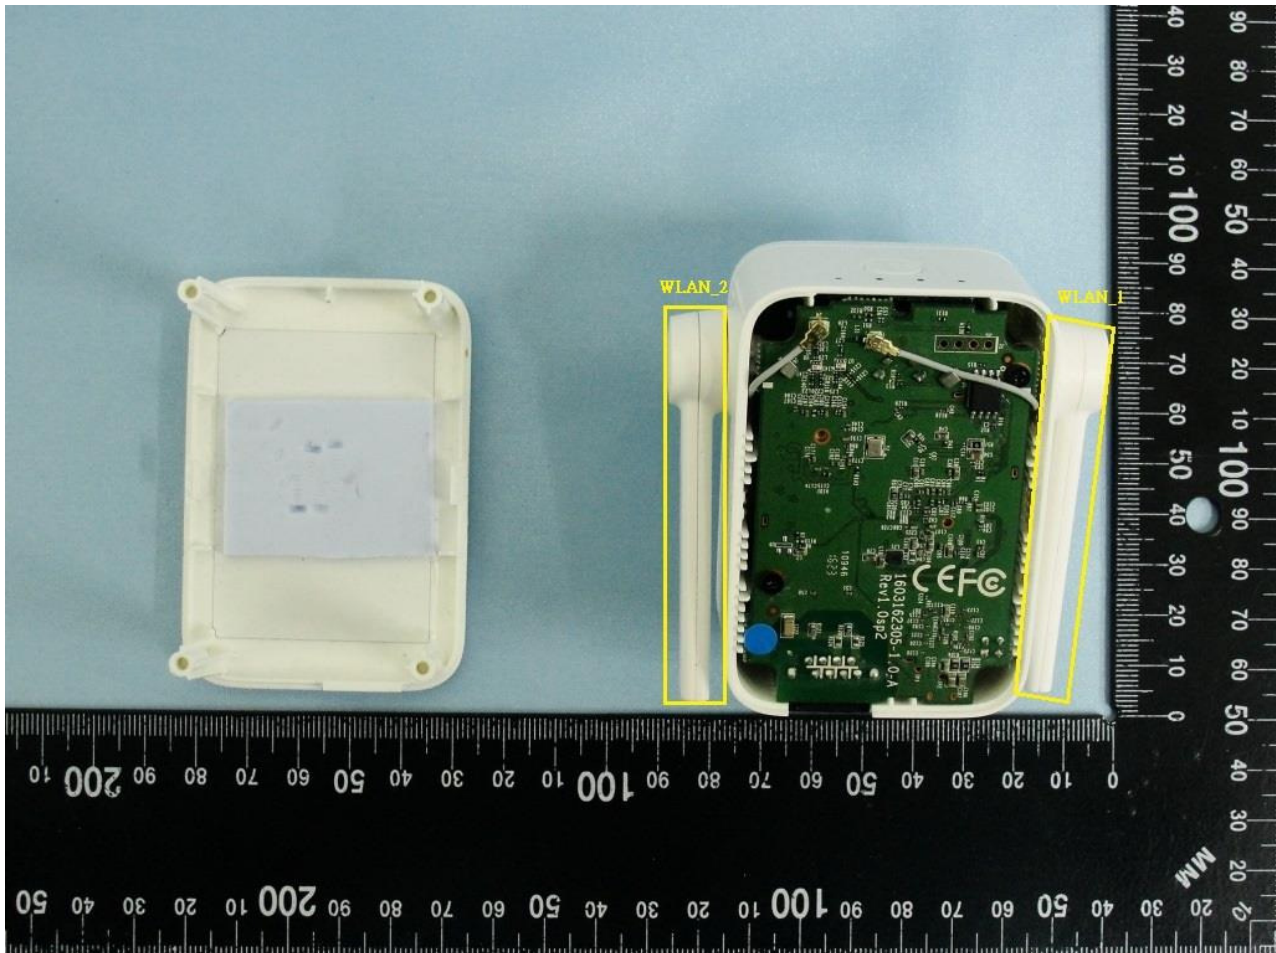

### 3. Internal Photograph of EUT

Brand Name: TP-Link / Model Name: RE305 / Marketing Name: AC1200 Wi-Fi Range Extender

Brand Name: TP-Link / Model Name: RE305 / Marketing Name: AC1200 Wi-Fi Range Extender

Brand Name: TP-Link / Model Name: RE305 / Marketing Name: AC1200 Wi-Fi Range Extender

Brand Name: TP-Link / Model Name: RE305 / Marketing Name: AC1200 Wi-Fi Range Extender

Brand Name: TP-Link / Model Name: RE305 / Marketing Name: AC1200 Wi-Fi Range Extender