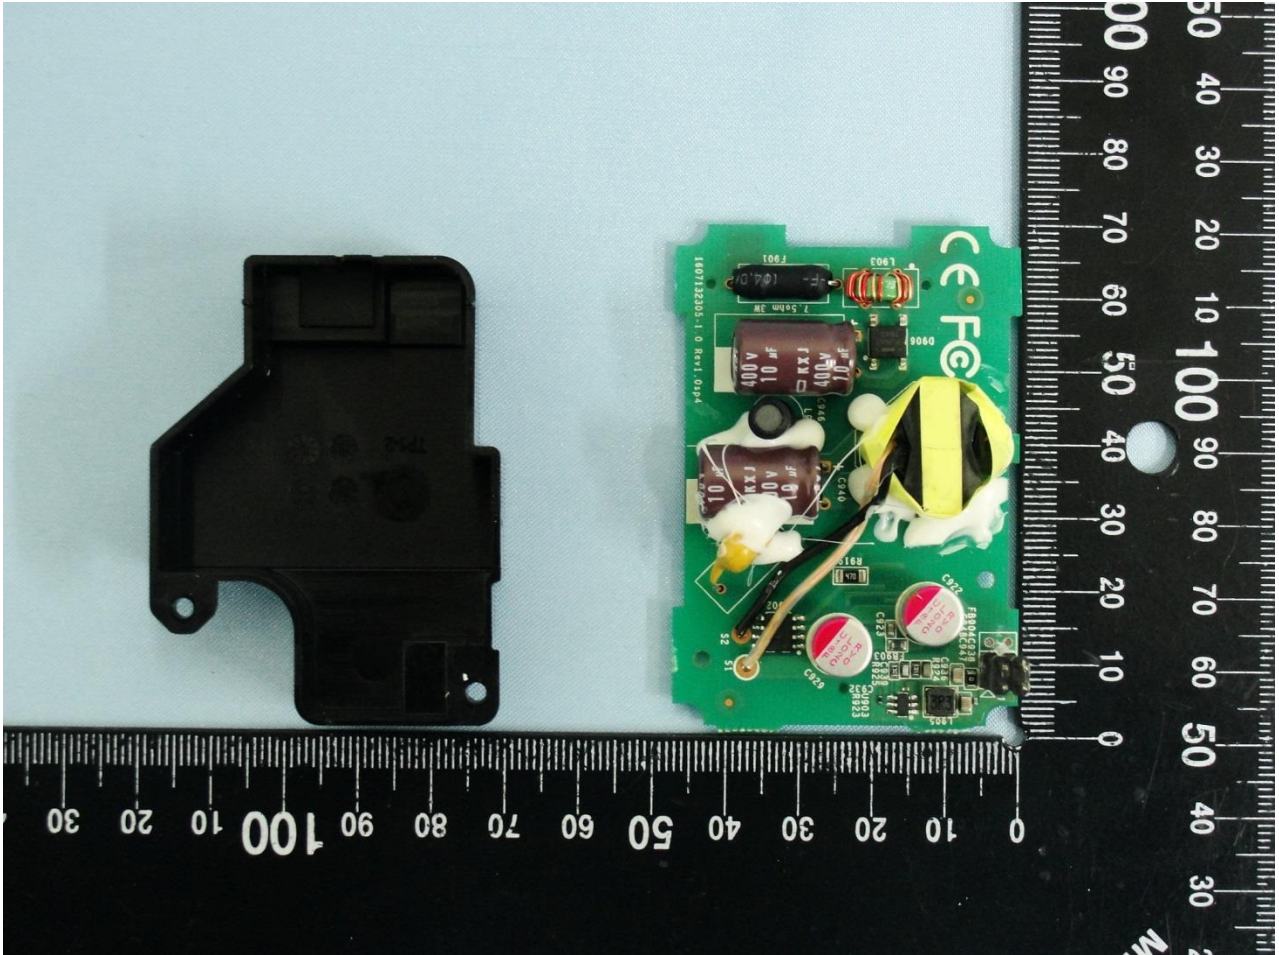

Brand Name: TP-Link / Model Name: RE305 / Marketing Name: AC1200 Wi-Fi Range Extender