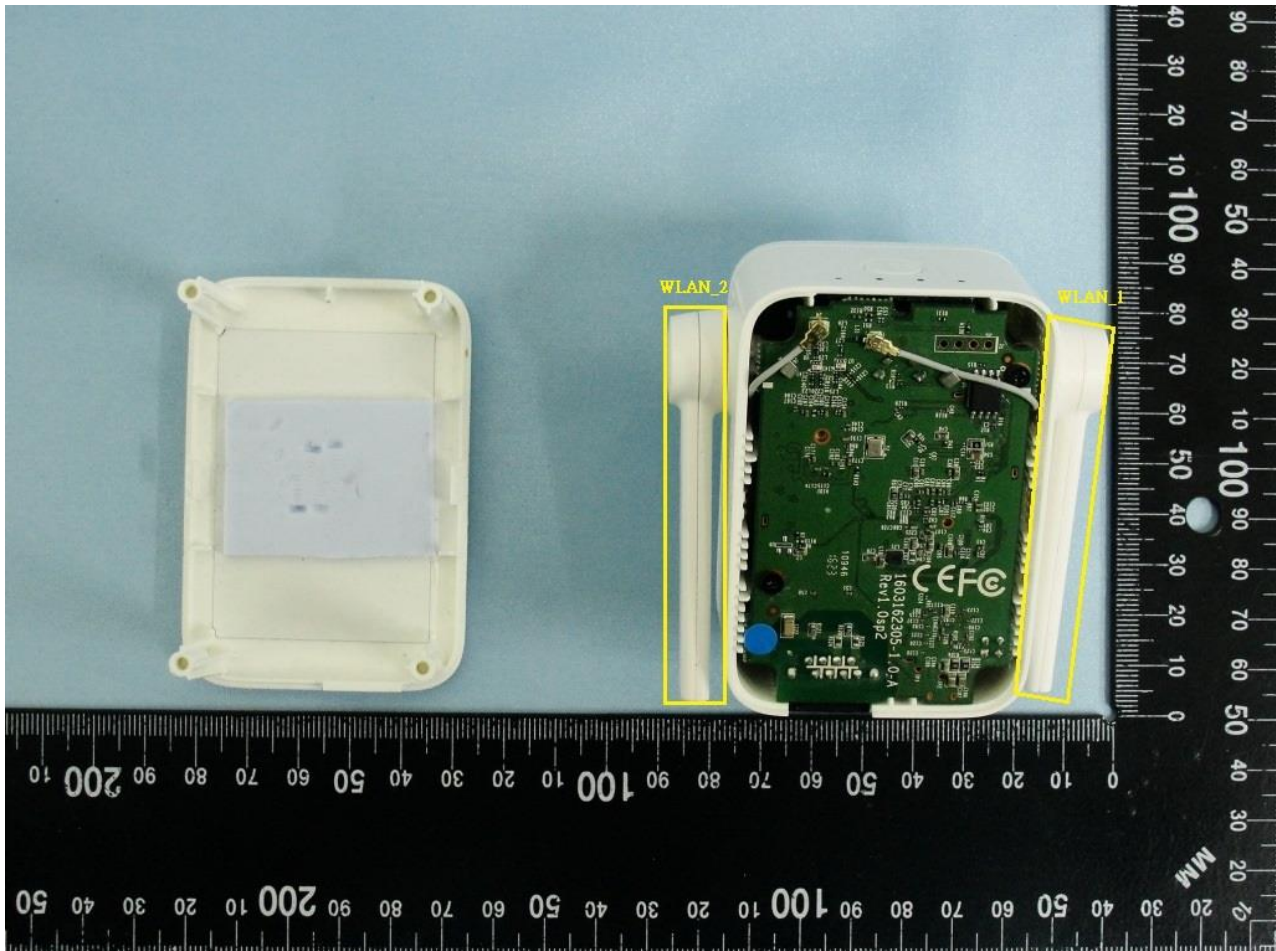

3. Internal Photograph of EUT

Brand Name: TP-Link / Model Name: RE305 / Marketing Name: AC1200 Wi-Fi Range Extender

Brand Name: TP-Link / Model Name: RE305 / Marketing Name: AC1200 Wi-Fi Range Extender

Brand Name: TP-Link / Model Name: RE305 / Marketing Name: AC1200 Wi-Fi Range Extender

Brand Name: TP-Link / Model Name: RE305 / Marketing Name: AC1200 Wi-Fi Range Extender

Brand Name: TP-Link / Model Name: RE305 / Marketing Name: AC1200 Wi-Fi Range Extender

Brand Name: TP-Link / Model Name: RE305 / Marketing Name: AC1200 Wi-Fi Range Extender