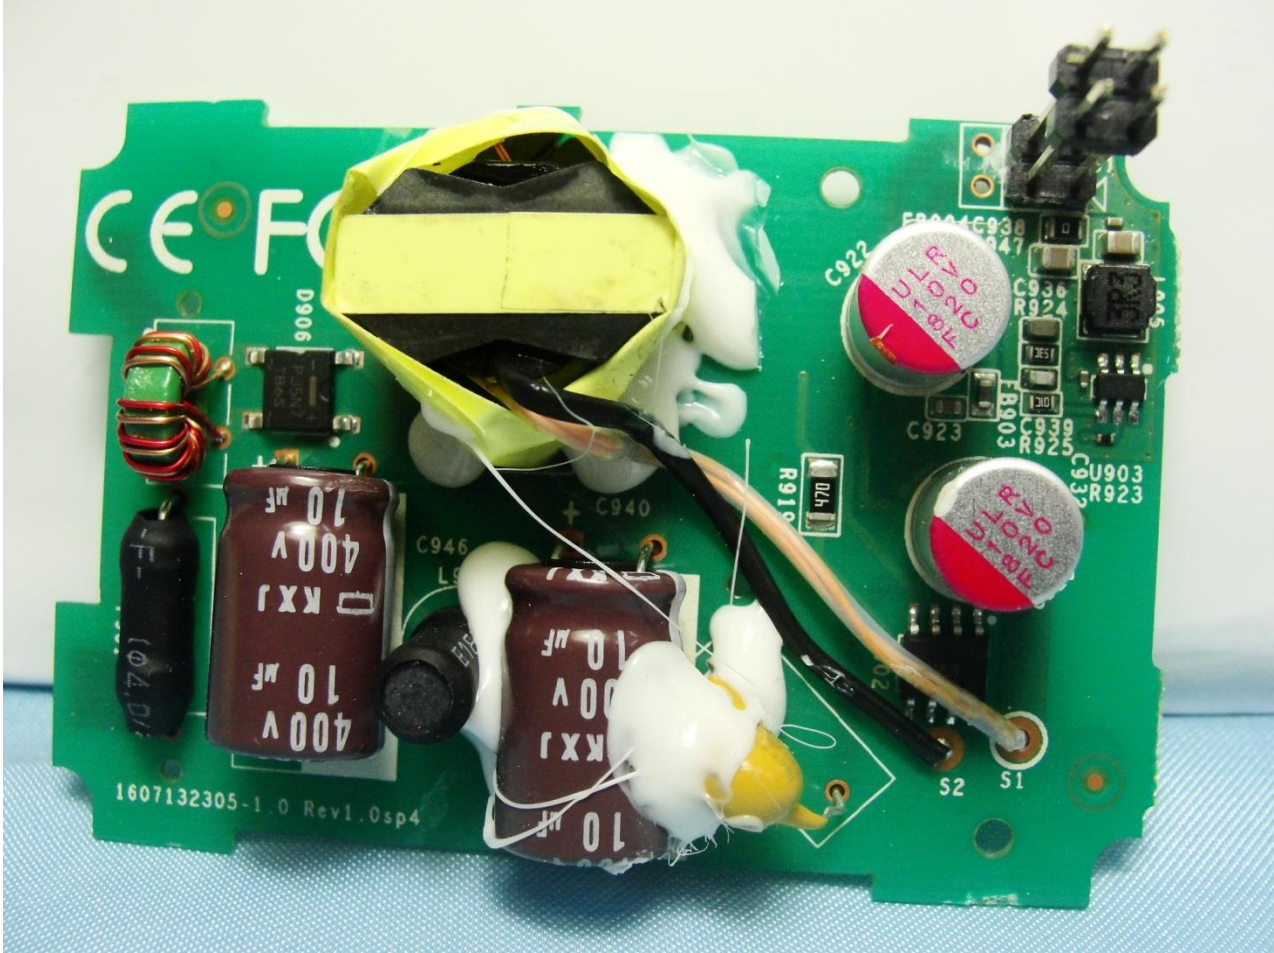

Brand Name: TP-Link / Model Name: RE305 / Marketing Name: AC1200 Wi-Fi Range Extender

Brand Name: TP-Link / Model Name: RE305 / Marketing Name: AC1200 Wi-Fi Range Extender

Brand Name: TP-Link / Model Name: RE305 / Marketing Name: AC1200 Wi-Fi Range Extender