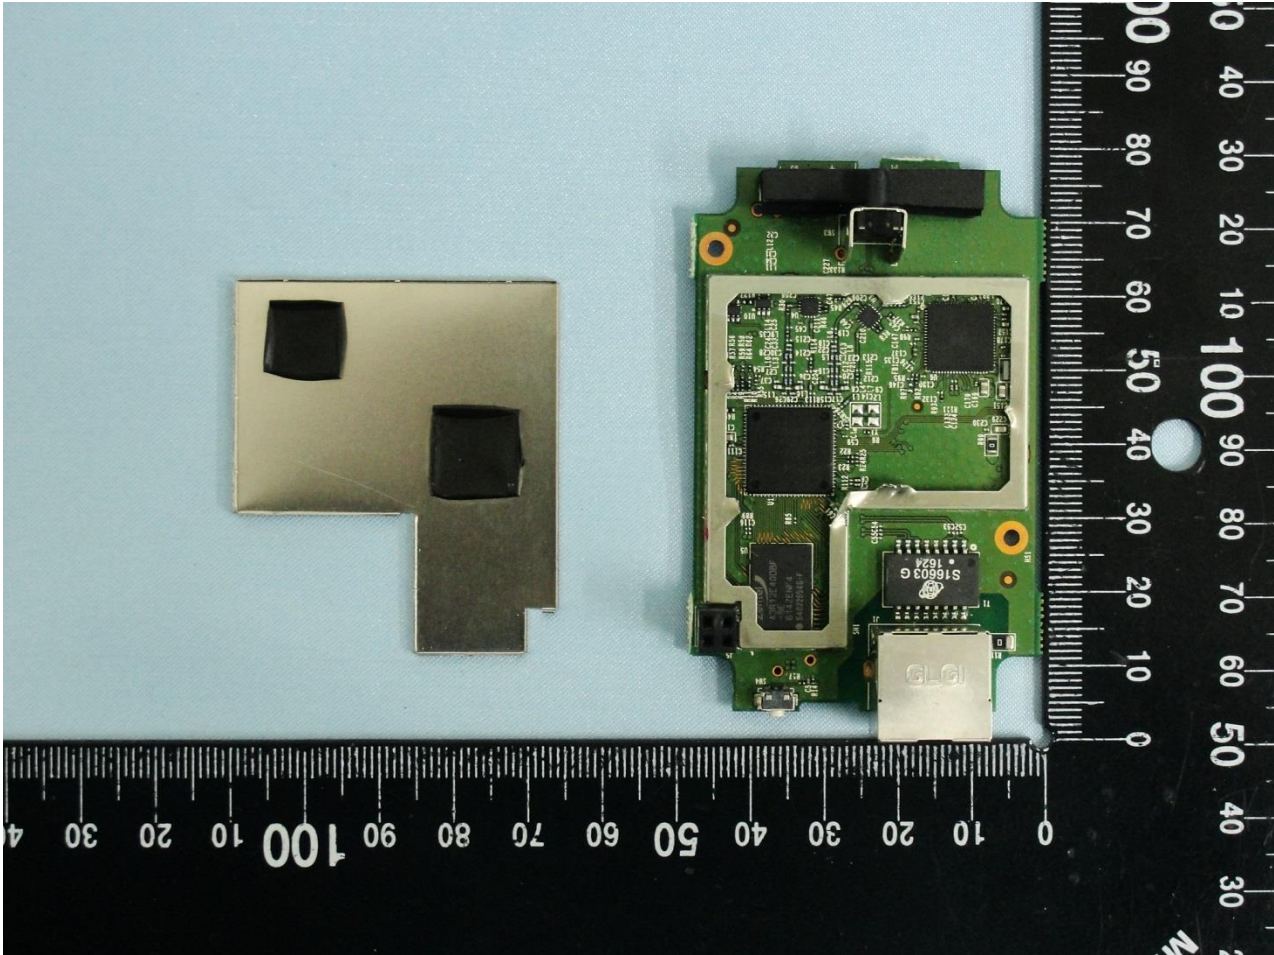

3. Internal Photograph of EUT

Brand Name: TP-Link / Model Name: RE305 / Marketing Name: AC1200 Wi-Fi Range Extender

Brand Name: TP-Link / Model Name: RE305 / Marketing Name: AC1200 Wi-Fi Range Extender

Brand Name: TP-Link / Model Name: RE305 / Marketing Name: AC1200 Wi-Fi Range Extender

Brand Name: TP-Link / Model Name: RE305 / Marketing Name: AC1200 Wi-Fi Range Extender

Brand Name: TP-Link / Model Name: RE305 / Marketing Name: AC1200 Wi-Fi Range Extender

Brand Name: TP-Link / Model Name: RE305 / Marketing Name: AC1200 Wi-Fi Range Extender