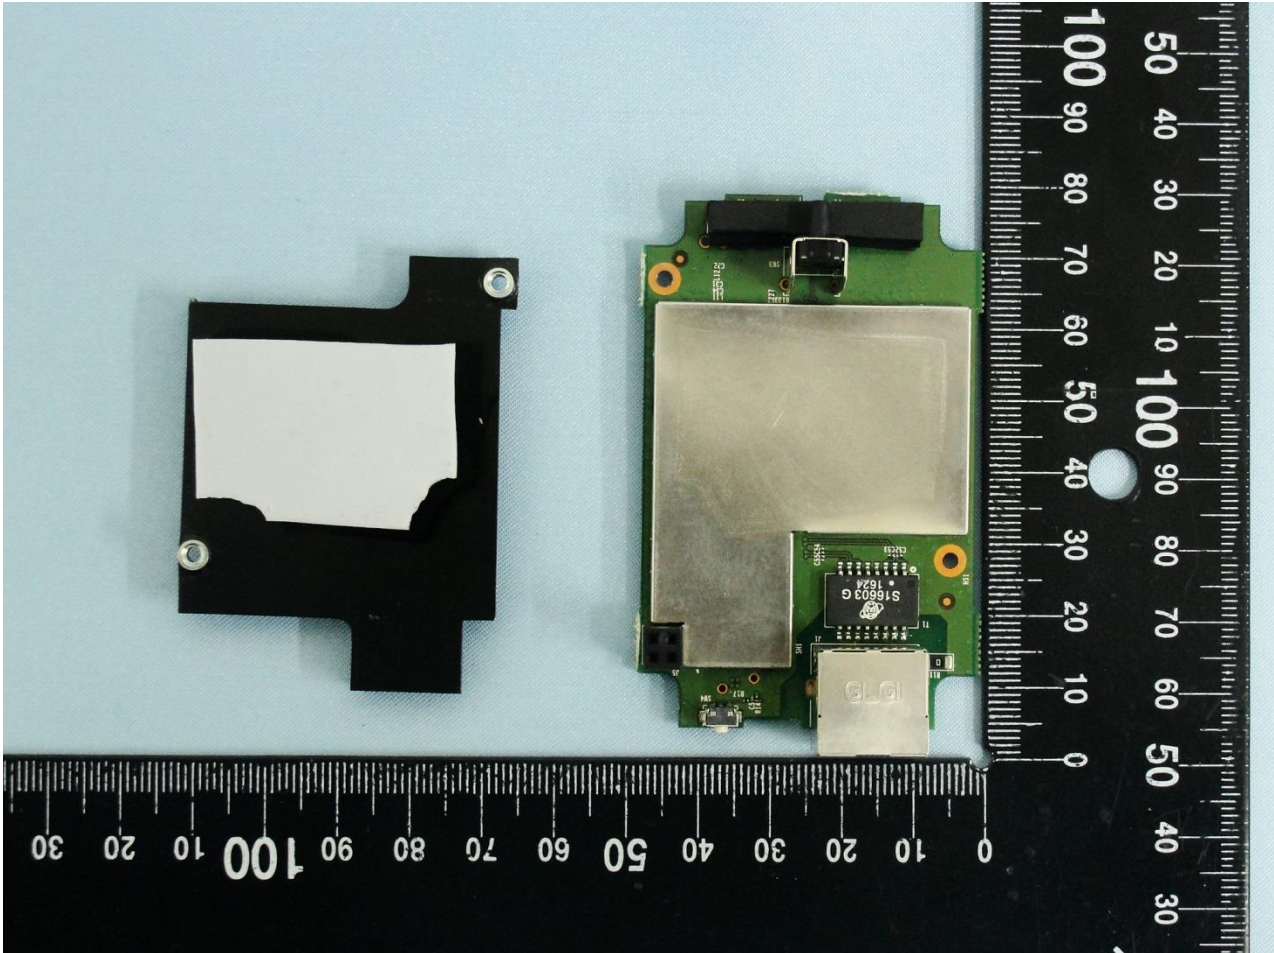

3. Internal Photograph of EUT

Brand Name: TP-Link / Model Name: RE305 / Marketing Name: AC1200 Wi-Fi Range Extender

Brand Name: TP-Link / Model Name: RE305 / Marketing Name: AC1200 Wi-Fi Range Extender

Brand Name: TP-Link / Model Name: RE305 / Marketing Name: AC1200 Wi-Fi Range Extender

Brand Name: TP-Link / Model Name: RE305 / Marketing Name: AC1200 Wi-Fi Range Extender

Brand Name: TP-Link / Model Name: RE305 / Marketing Name: AC1200 Wi-Fi Range Extender

Brand Name: TP-Link / Model Name: RE305 / Marketing Name: AC1200 Wi-Fi Range Extender