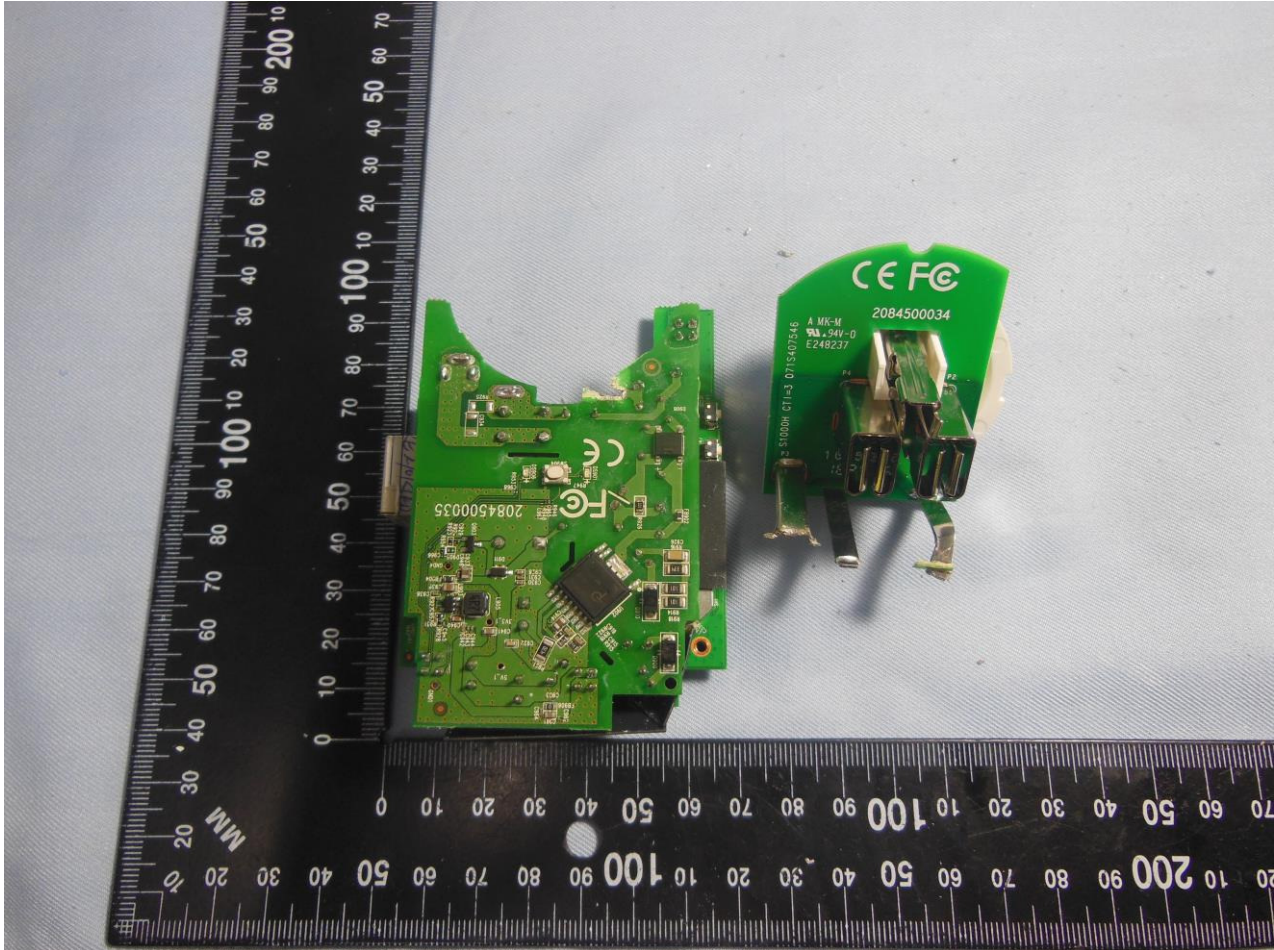

2. Internal Photograph of EUT

Brand Name: TP-LINK; Model Name: RE270K

Brand Name: TP-LINK; Model Name: RE270K

Brand Name: TP-LINK; Model Name: RE270K

Brand Name: TP-LINK; Model Name: RE270K

Brand Name: TP-LINK; Model Name: RE270K

Brand Name: TP-LINK; Model Name: RE270K

Brand Name: TP-LINK; Model Name: RE270K

Brand Name: TP-LINK; Model Name: RE270K

Brand Name: TP-LINK; Model Name: RE270K

Brand Name: TP-LINK; Model Name: RE270K

Brand Name: TP-LINK; Model Name: RE270K