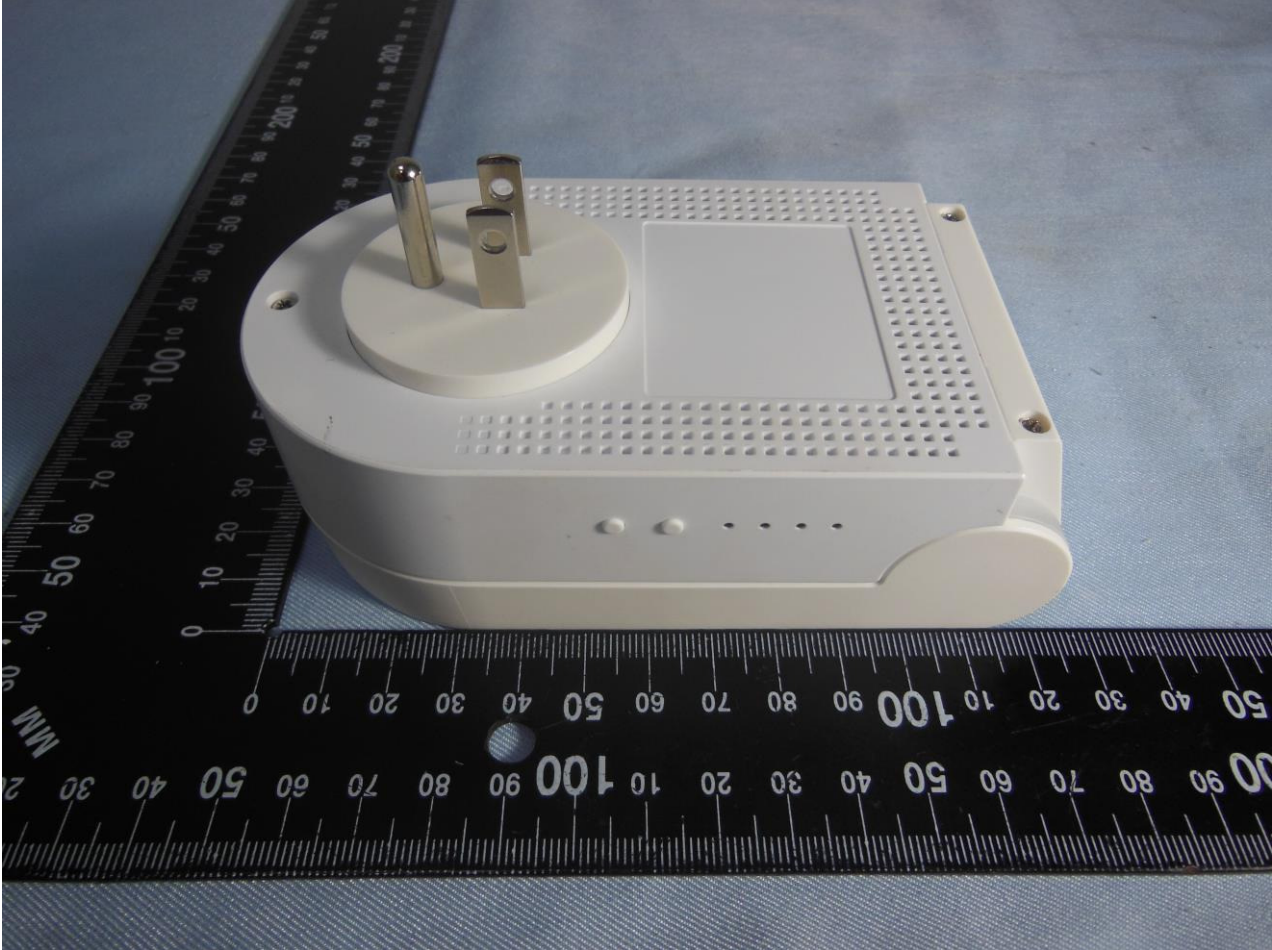

1. External Photograph of EUT

Brand Name: TP-LINK; Model Name: RE270K

Brand Name: TP-LINK; Model Name: RE270K

Brand Name: TP-LINK; Model Name: RE270K

Brand Name: TP-LINK; Model Name: RE270K

Brand Name: TP-LINK; Model Name: RE270K

Brand Name: TP-LINK; Model Name: RE270K

Brand Name: TP-LINK; Model Name: RE270K

Brand Name: TP-LINK; Model Name: RE270K