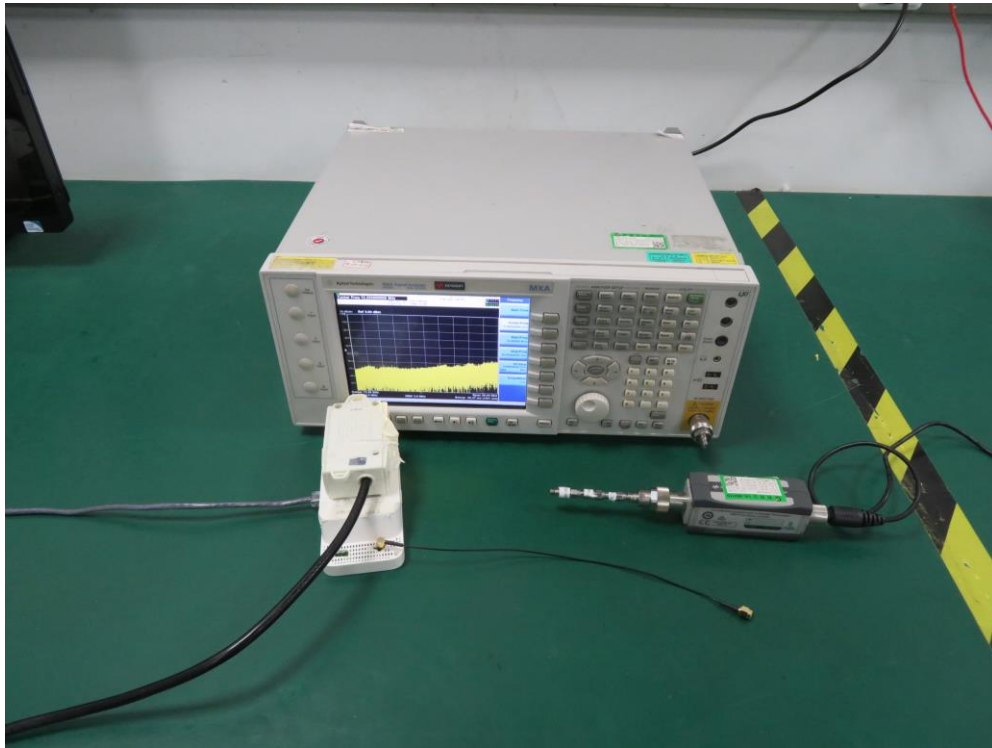

## Test Setup Photo

Description: Front View of Conducted Emission Test Setup for Power Port

Description: Back View of Conducted Emission Test Setup for Power Port

Description: Radiated Spurious Emission Test Setup for Below 1GHz

Description: Radiated Spurious Emission Test Setup for Above 1GHz

Description: Conducted Test Setup

Description: DFS Test Setup