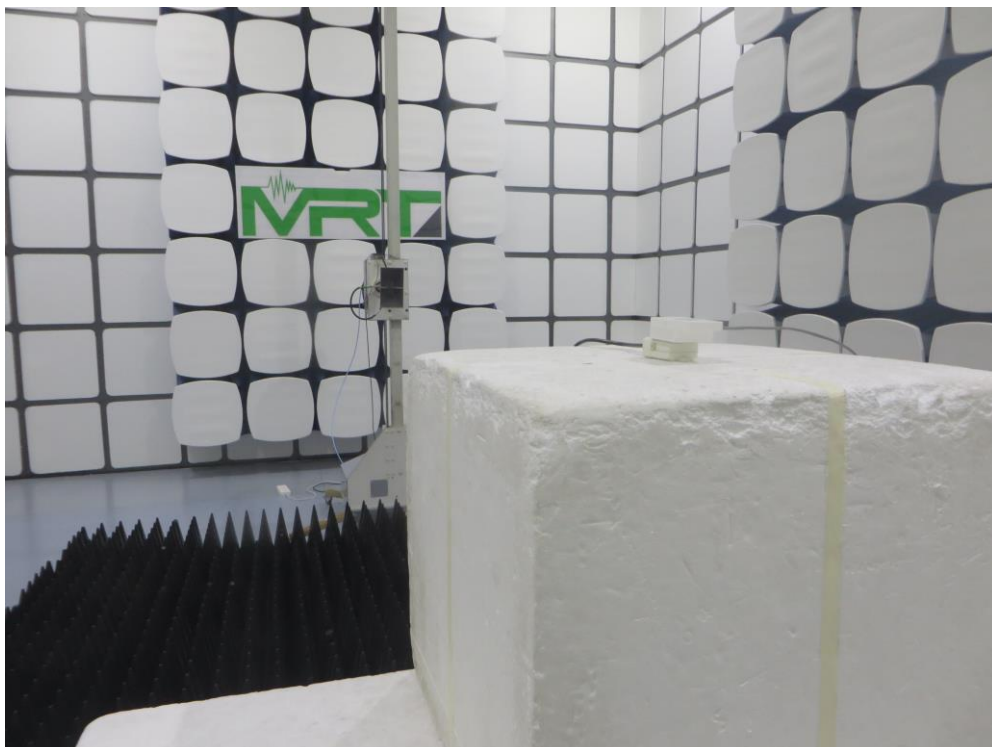

## Test Setup Photo

Description: Front View of Conducted Emission Test Setup for Power Port

Description: Back View of Conducted Emission Test Setup for Power Port

Description: Radiated Spurious Emission Test Setup for Below 1GHz

Description: Radiated Spurious Emission Test Setup for Above 1GHz

Description: Conducted Test Setup

Description: DFS Test Setup