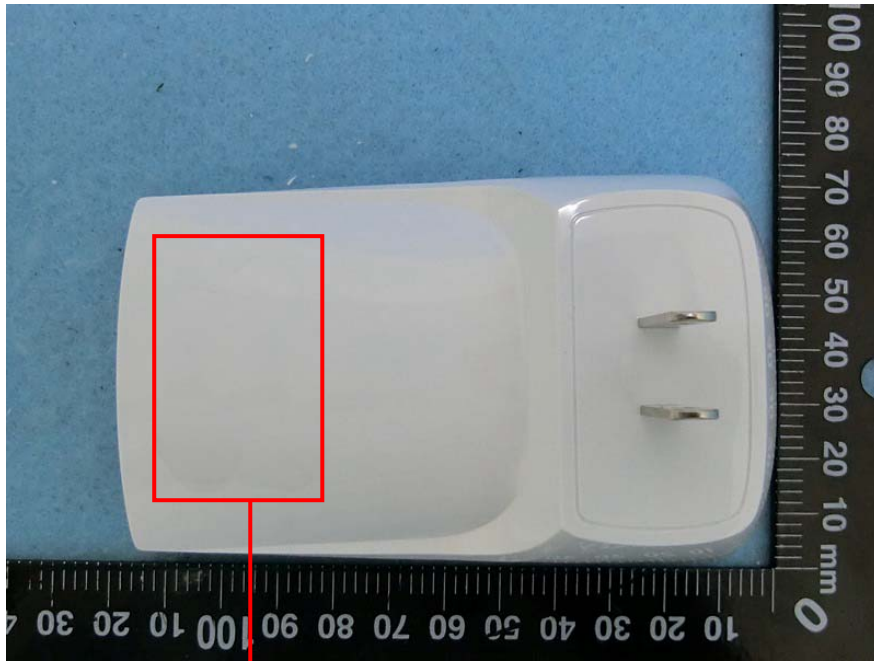

Label Location

Label Here

AC750 Wi-Fi Range Extender

Model: RE220

Power: 100-240V~ 50/60Hz 0.3A

Default SSID: TP-Link_Extender

Default Access: <http://tplinkrepeater.net>

MADE IN CHINA

IC: 8853A-RE220

FCC ID: TE7RE220

for indoor use only

This device complies with part 15 of the FCC Rules. Operation is subject to the following two conditions:(1) This device may not cause harmful interference, and (2) this device must accept any interference received, including interference that may cause undesired operation.

MADE IN CHINA

IC: 8853A-RE220

FCC ID: TE7RE220

for indoor use only

ROHS

This device complies with part 15 of the FCC Rules. Operation is subject to the following two conditions: (1) This device may not cause harmful interference, and (2) this device must accept any interference received, including interference that may cause undesired operation.