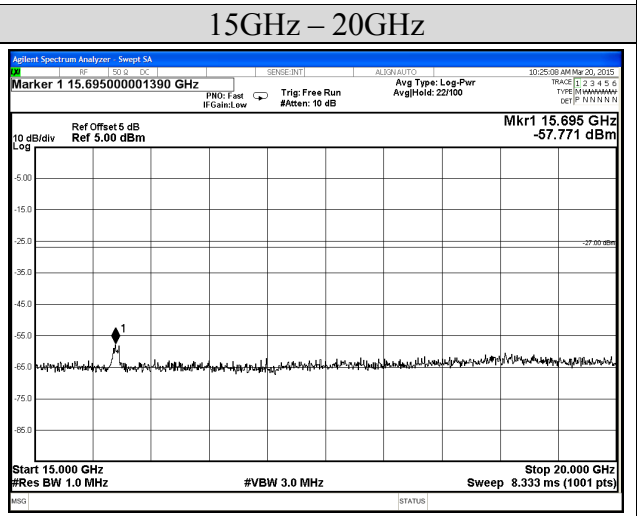

Test Date	2015/03/20	Temp./Hum.	26°C/60%
Mode	802.11ac-VHT40	UNII Band	I
		Frequency	TX 5190MHz
Cable Loss	1.5dB	Test Voltage	AC 120V, 60Hz

Test Date	2015/03/20	Temp./Hum.	26°C/60%
Mode	802.11ac-VHT40	UNII Band	I
		Frequency	TX 5230MHz
Cable Loss	1.5dB	Test Voltage	AC 120V, 60Hz