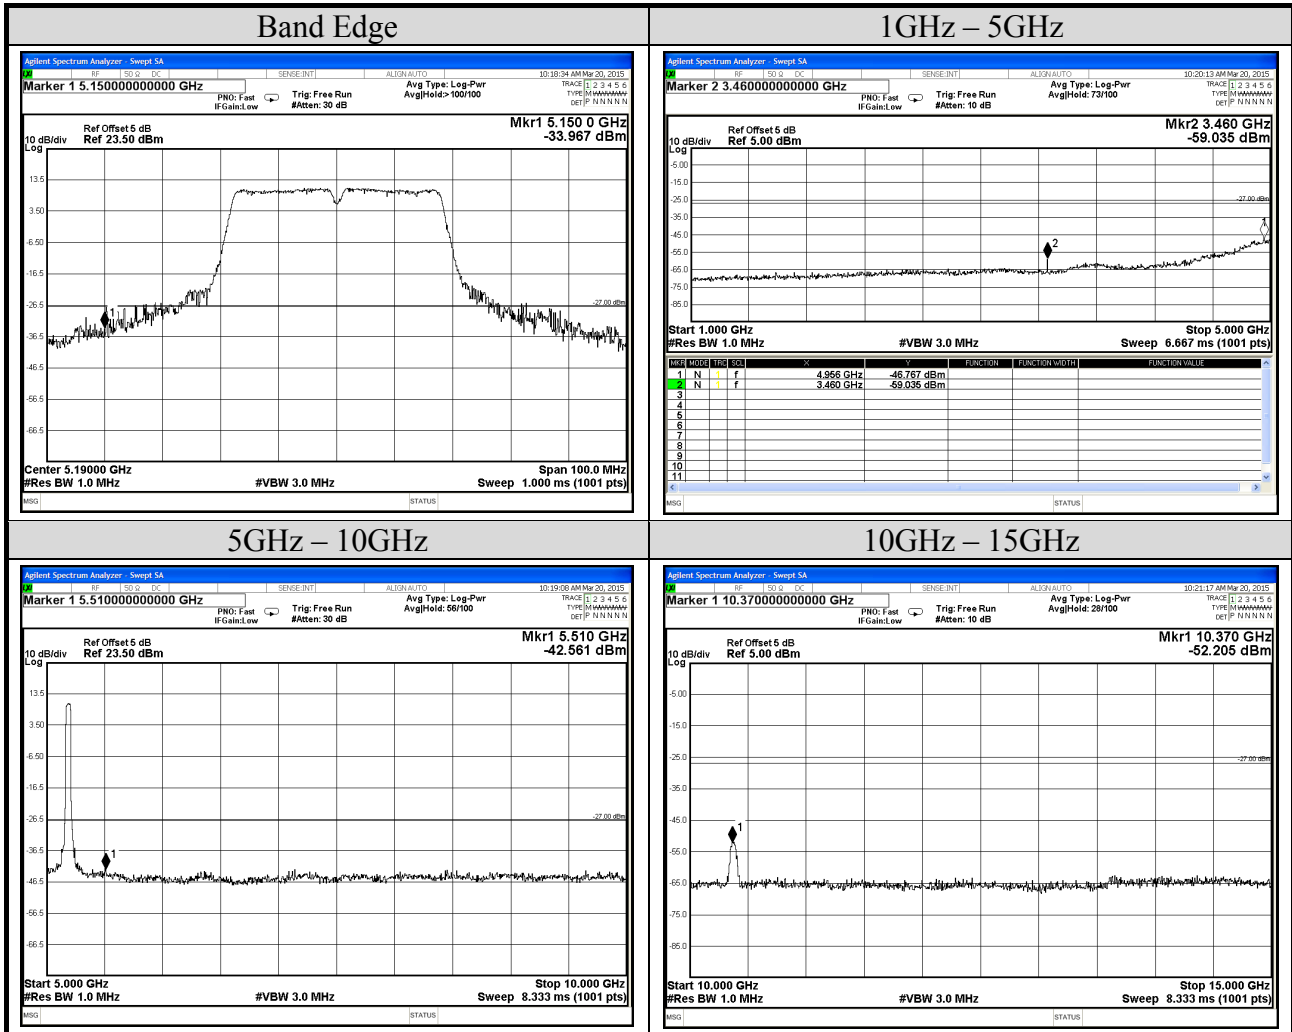

Test Date	2015/03/20	Temp./Hum.	26°C/60%
Mode	802.11ac-VHT40	UNII Band	I
		Frequency	TX 5190MHz
Cable Loss	1.5dB	Test Voltage	AC 120V, 60Hz

Test Date	2015/03/20	Temp./Hum.	26°C/60%
Mode	802.11ac-VHT40	UNII Band	I
		Frequency	TX 5230MHz
Cable Loss	1.5dB	Test Voltage	AC 120V, 60Hz

Test Date	2015/03/20	Temp./Hum.	26°C/60%
Mode	802.11ac-VHT40	UNII Band	III
Cable Loss	1.5dB	Frequency	TX 5775MHz
		Test Voltage	AC 120V, 60Hz

Test Date	2015/03/20	Temp./Hum.	26°C/60%
Mode	802.11ac-VHT40	UNII Band	III
Cable Loss	1.5dB	Frequency	TX 5795MHz
		Test Voltage	AC 120V, 60Hz

## A.4 POWER SPECTRAL DENSITY