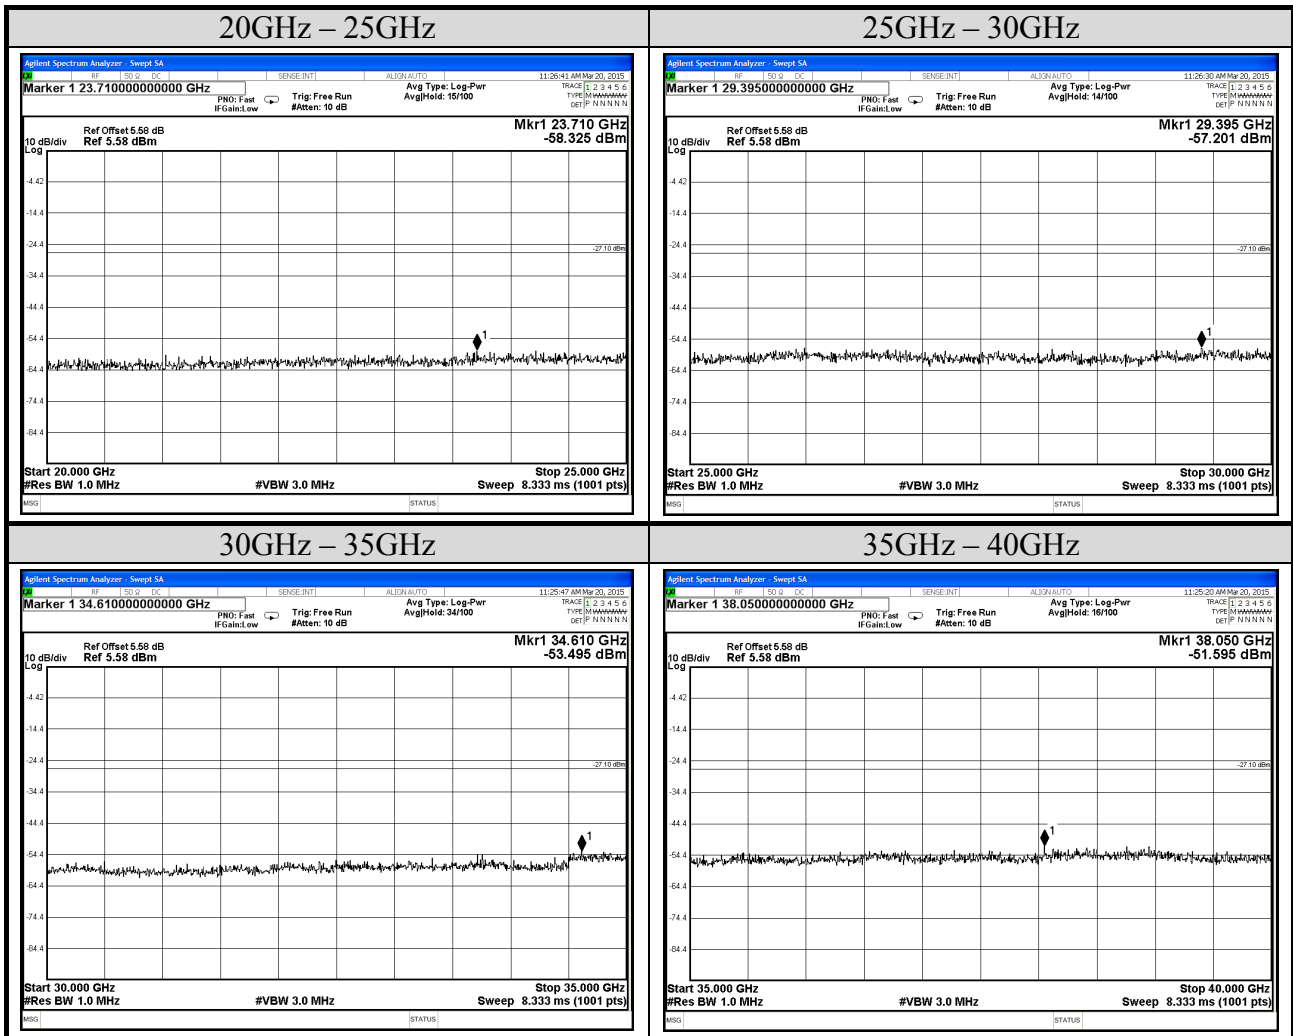

Test Date	2015/03/20	Temp./Hum.	26°C/60%
Mode	802.11ac-VHT40	UNII Band	I
		Frequency	TX 5190MHz
Cable Loss	1.5dB	Test Voltage	AC 120V, 60Hz

Test Date	2015/03/20	Temp./Hum.	26°C/60%
Mode	802.11ac-VHT40	UNII Band	I
		Frequency	TX 5230MHz
Cable Loss	1.5dB	Test Voltage	AC 120V, 60Hz

Test Date	2015/03/20	Temp./Hum.	26°C/60%
Mode	802.11ac-VHT40	UNII Band	III
Cable Loss	1.5dB	Frequency	TX 5775MHz
		Test Voltage	AC 120V, 60Hz

Test Date	2015/03/20	Temp./Hum.	26°C/60%
Mode	802.11ac-VHT40	UNII Band	III
Cable Loss	1.5dB	Frequency	TX 5795MHz
		Test Voltage	AC 120V, 60Hz

## A.4 POWER SPECTRAL DENSITY