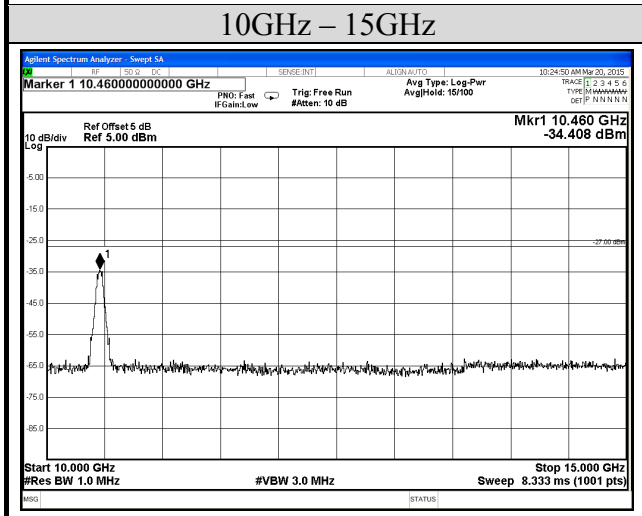

Test Date	2015/03/20	Temp./Hum.	26°C/60%
Mode	802.11ac-VHT40	UNII Band	I
		Frequency	TX 5190MHz
Cable Loss	1.5dB	Test Voltage	AC 120V, 60Hz

Test Date	2015/03/20	Temp./Hum.	26°C/60%
Mode	802.11ac-VHT40	UNII Band	I
		Frequency	TX 5230MHz
Cable Loss	1.5dB	Test Voltage	AC 120V, 60Hz