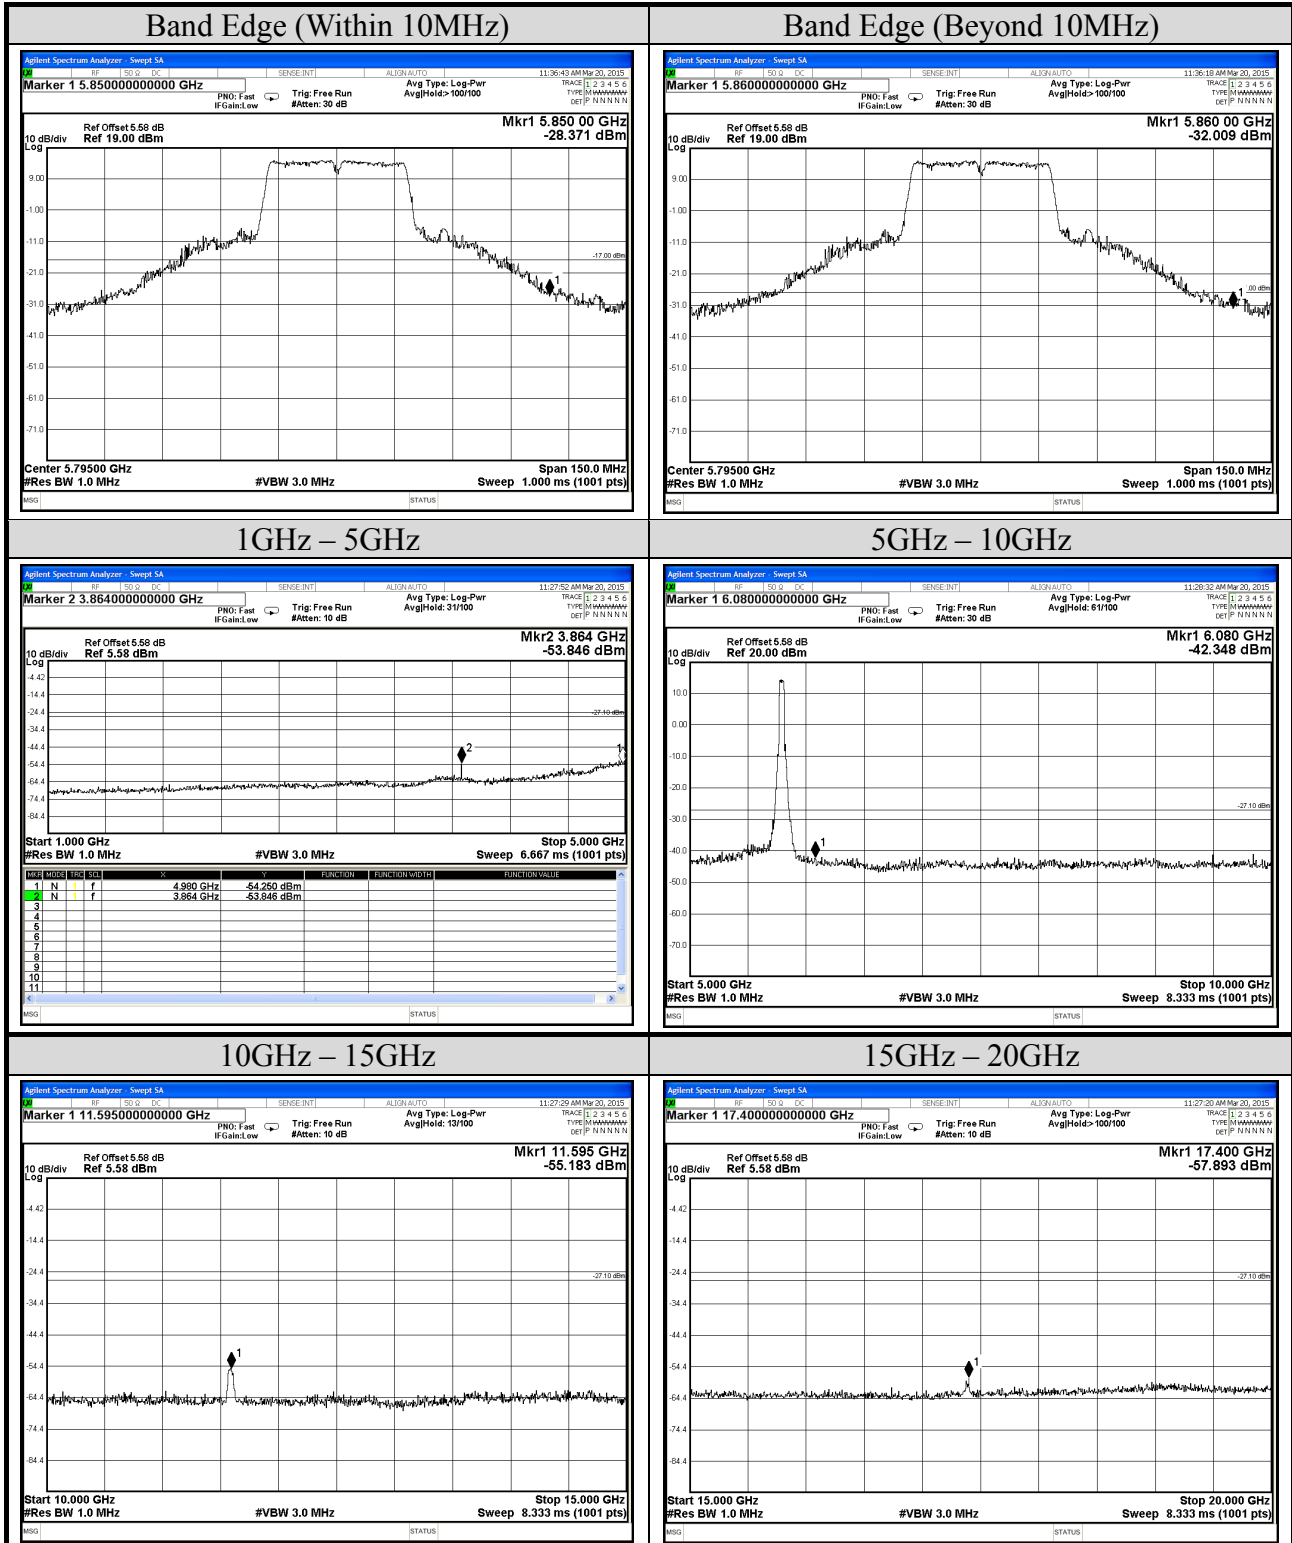

Test Date	2015/03/20	Temp./Hum.	26°C/60%
Mode	802.11ac-VHT40	UNII Band	I
		Frequency	TX 5190MHz
Cable Loss	1.5dB	Test Voltage	AC 120V, 60Hz

Test Date	2015/03/20	Temp./Hum.	26°C/60%
Mode	802.11ac-VHT40	UNII Band	I
		Frequency	TX 5230MHz
Cable Loss	1.5dB	Test Voltage	AC 120V, 60Hz

Test Date	2015/03/20	Temp./Hum.	26°C/60%
Mode	802.11ac-VHT40	UNII Band	III
Cable Loss	1.5dB	Frequency	TX 5775MHz
		Test Voltage	AC 120V, 60Hz

Test Date	2015/03/20	Temp./Hum.	26°C/60%
Mode	802.11ac-VHT40	UNII Band	III
Cable Loss	1.5dB	Frequency	TX 5795MHz
		Test Voltage	AC 120V, 60Hz

## A.4 POWER SPECTRAL DENSITY