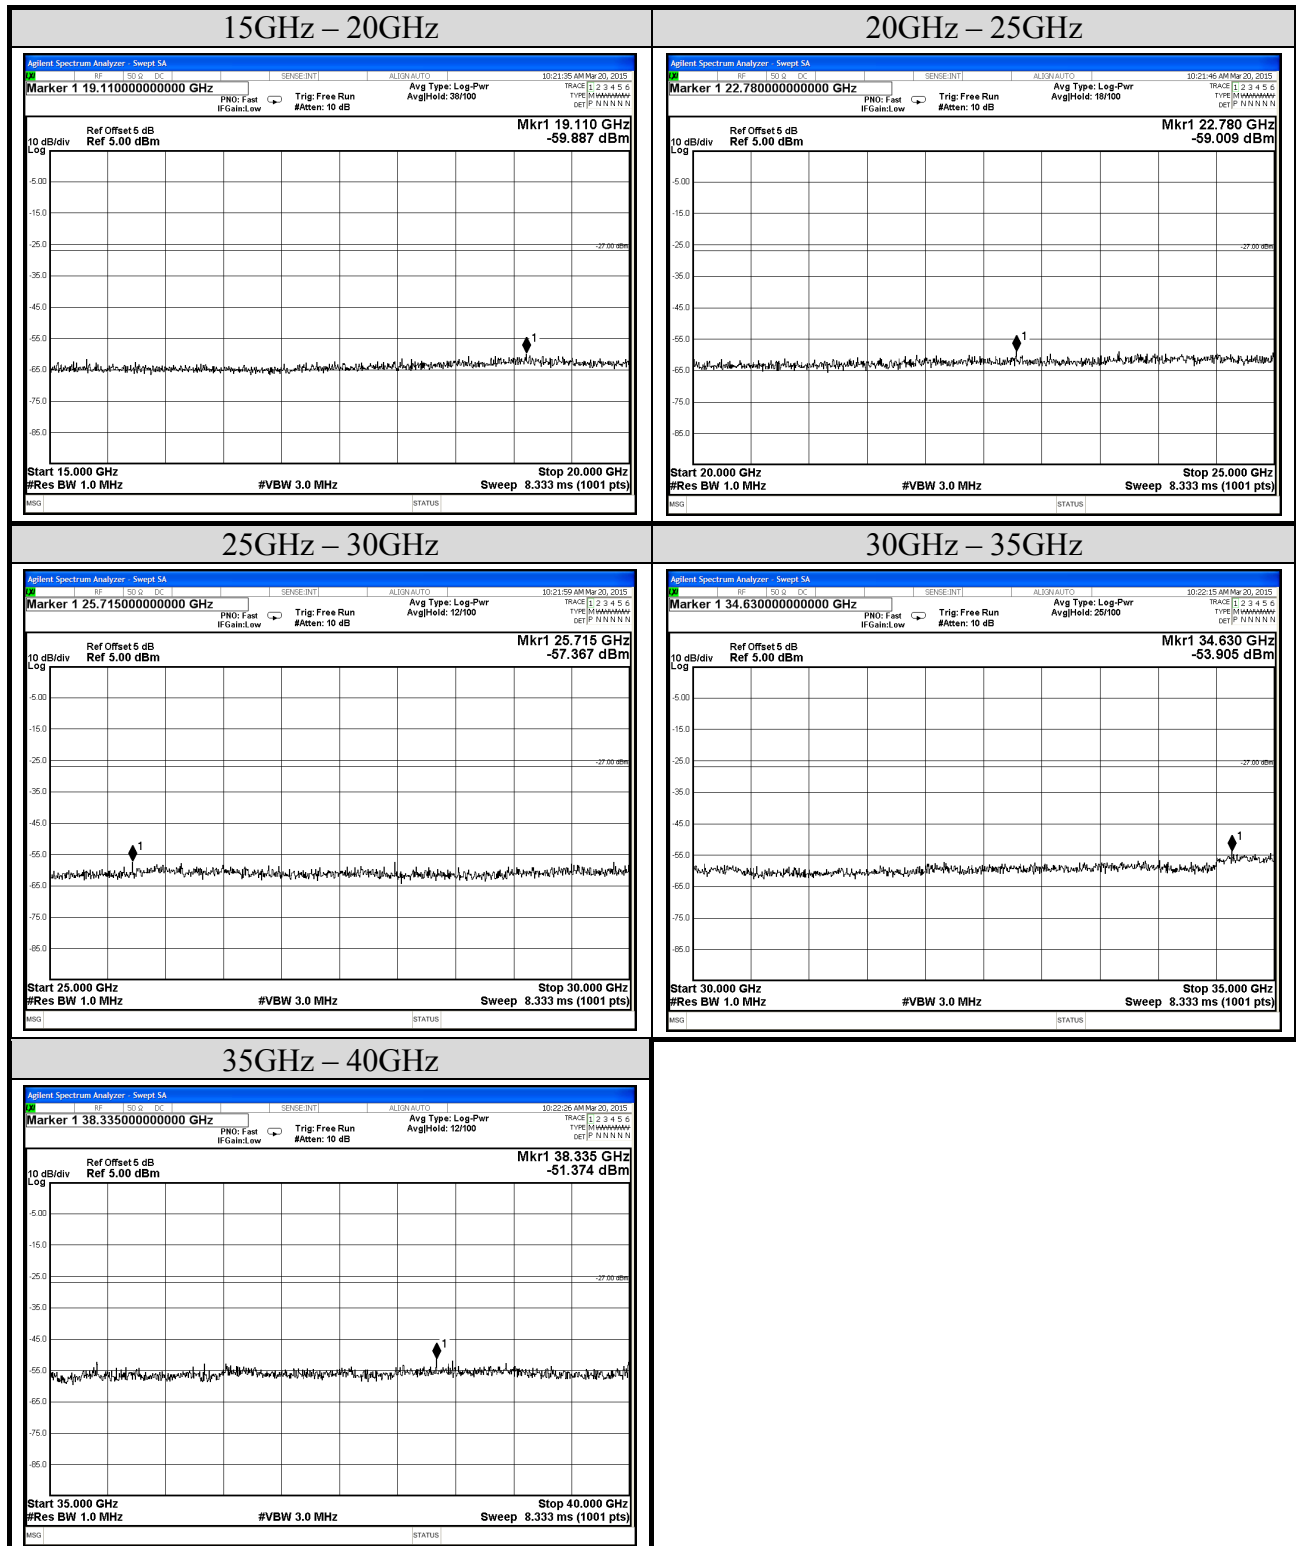

Test Date	2015/03/20	Temp./Hum.	26°C/60%
Mode	802.11ac-VHT40	UNII Band	I
		Frequency	TX 5190MHz
Cable Loss	1.5dB	Test Voltage	AC 120V, 60Hz

Test Date	2015/03/20	Temp./Hum.	26°C/60%
Mode	802.11ac-VHT40	UNII Band	I
		Frequency	TX 5230MHz
Cable Loss	1.5dB	Test Voltage	AC 120V, 60Hz

Test Date	2015/03/20	Temp./Hum.	26°C/60%
Mode	802.11ac-VHT40	UNII Band	III
Cable Loss	1.5dB	Frequency	TX 5775MHz
		Test Voltage	AC 120V, 60Hz

Test Date	2015/03/20	Temp./Hum.	26°C/60%
Mode	802.11ac-VHT40	UNII Band	III
Cable Loss	1.5dB	Frequency	TX 5795MHz
		Test Voltage	AC 120V, 60Hz

## A.4 POWER SPECTRAL DENSITY