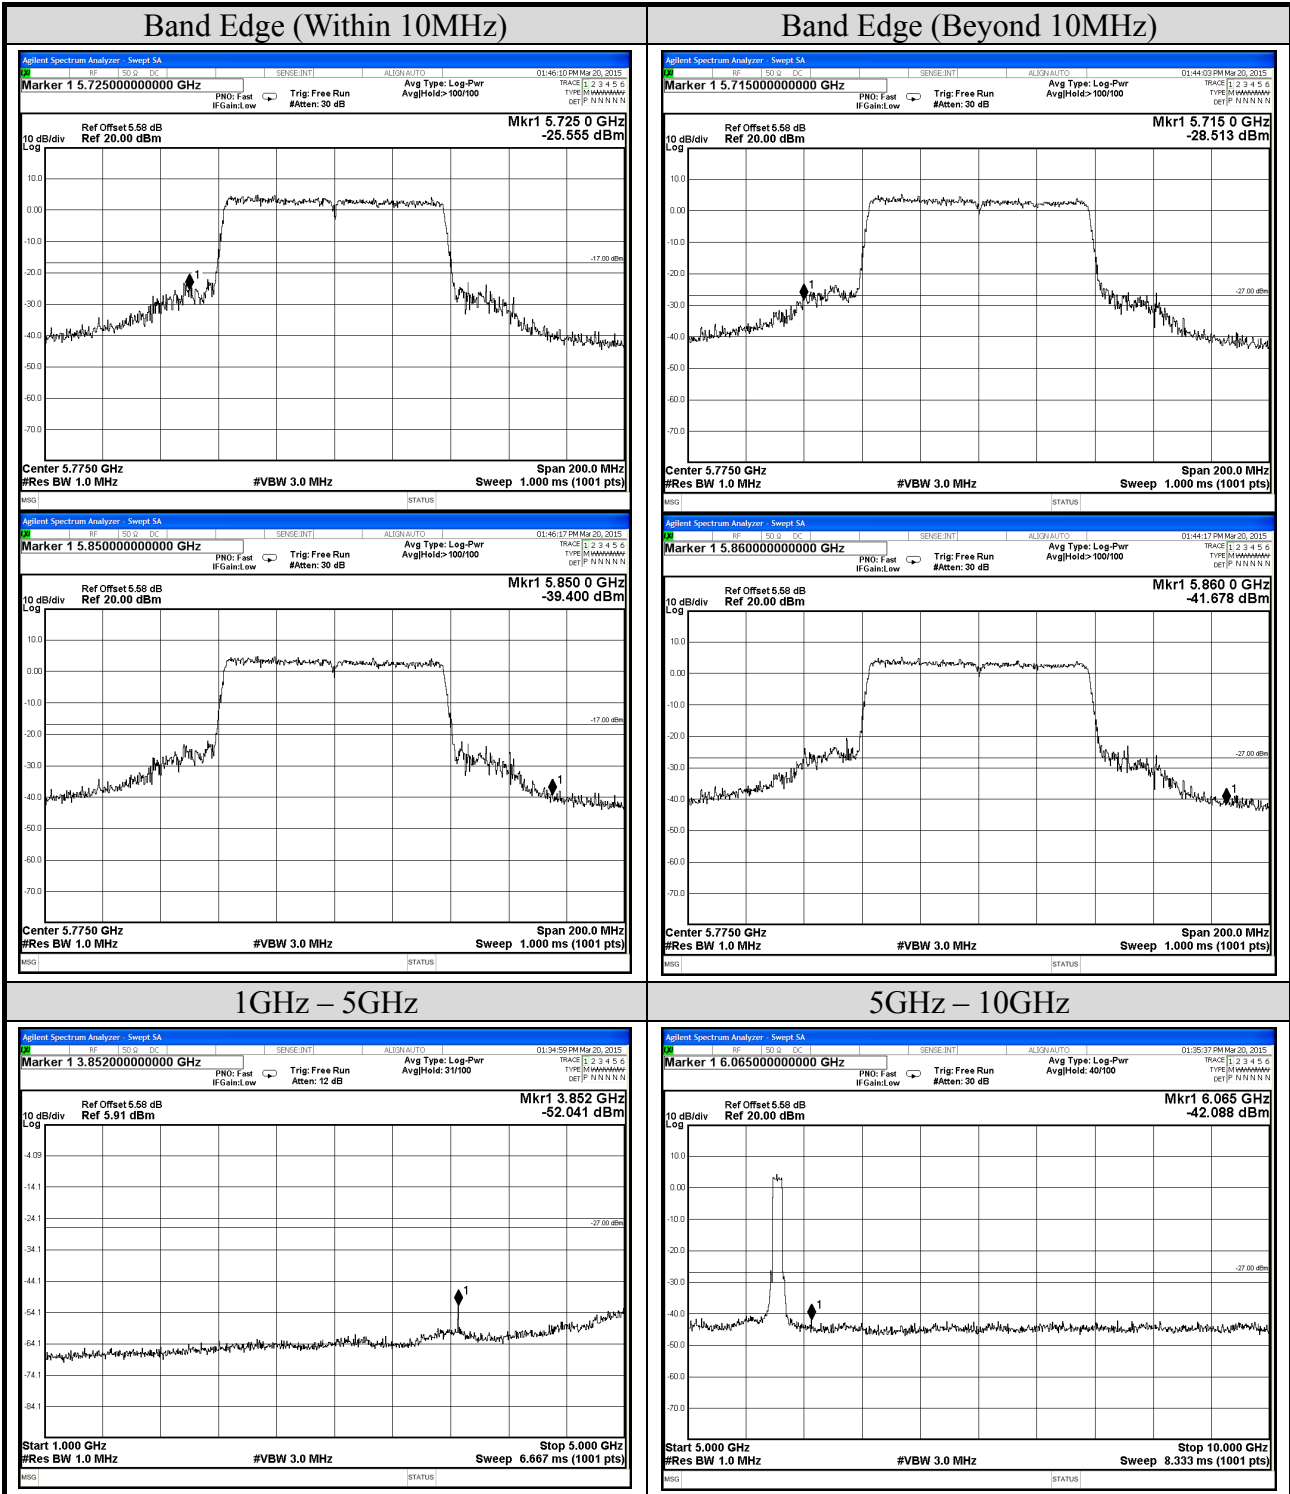

Test Date	2015/03/20	Temp./Hum.	26°C/60%
Mode	802.11ac-VHT40	UNII Band	III
Cable Loss	1.5dB	Frequency	TX 5775MHz
		Test Voltage	AC 120V, 60Hz

Test Date	2015/03/20	Temp./Hum.	26°C/60%
Mode	802.11ac-VHT40	UNII Band	III
Cable Loss	1.5dB	Frequency	TX 5795MHz
		Test Voltage	AC 120V, 60Hz

## A.4 POWER SPECTRAL DENSITY