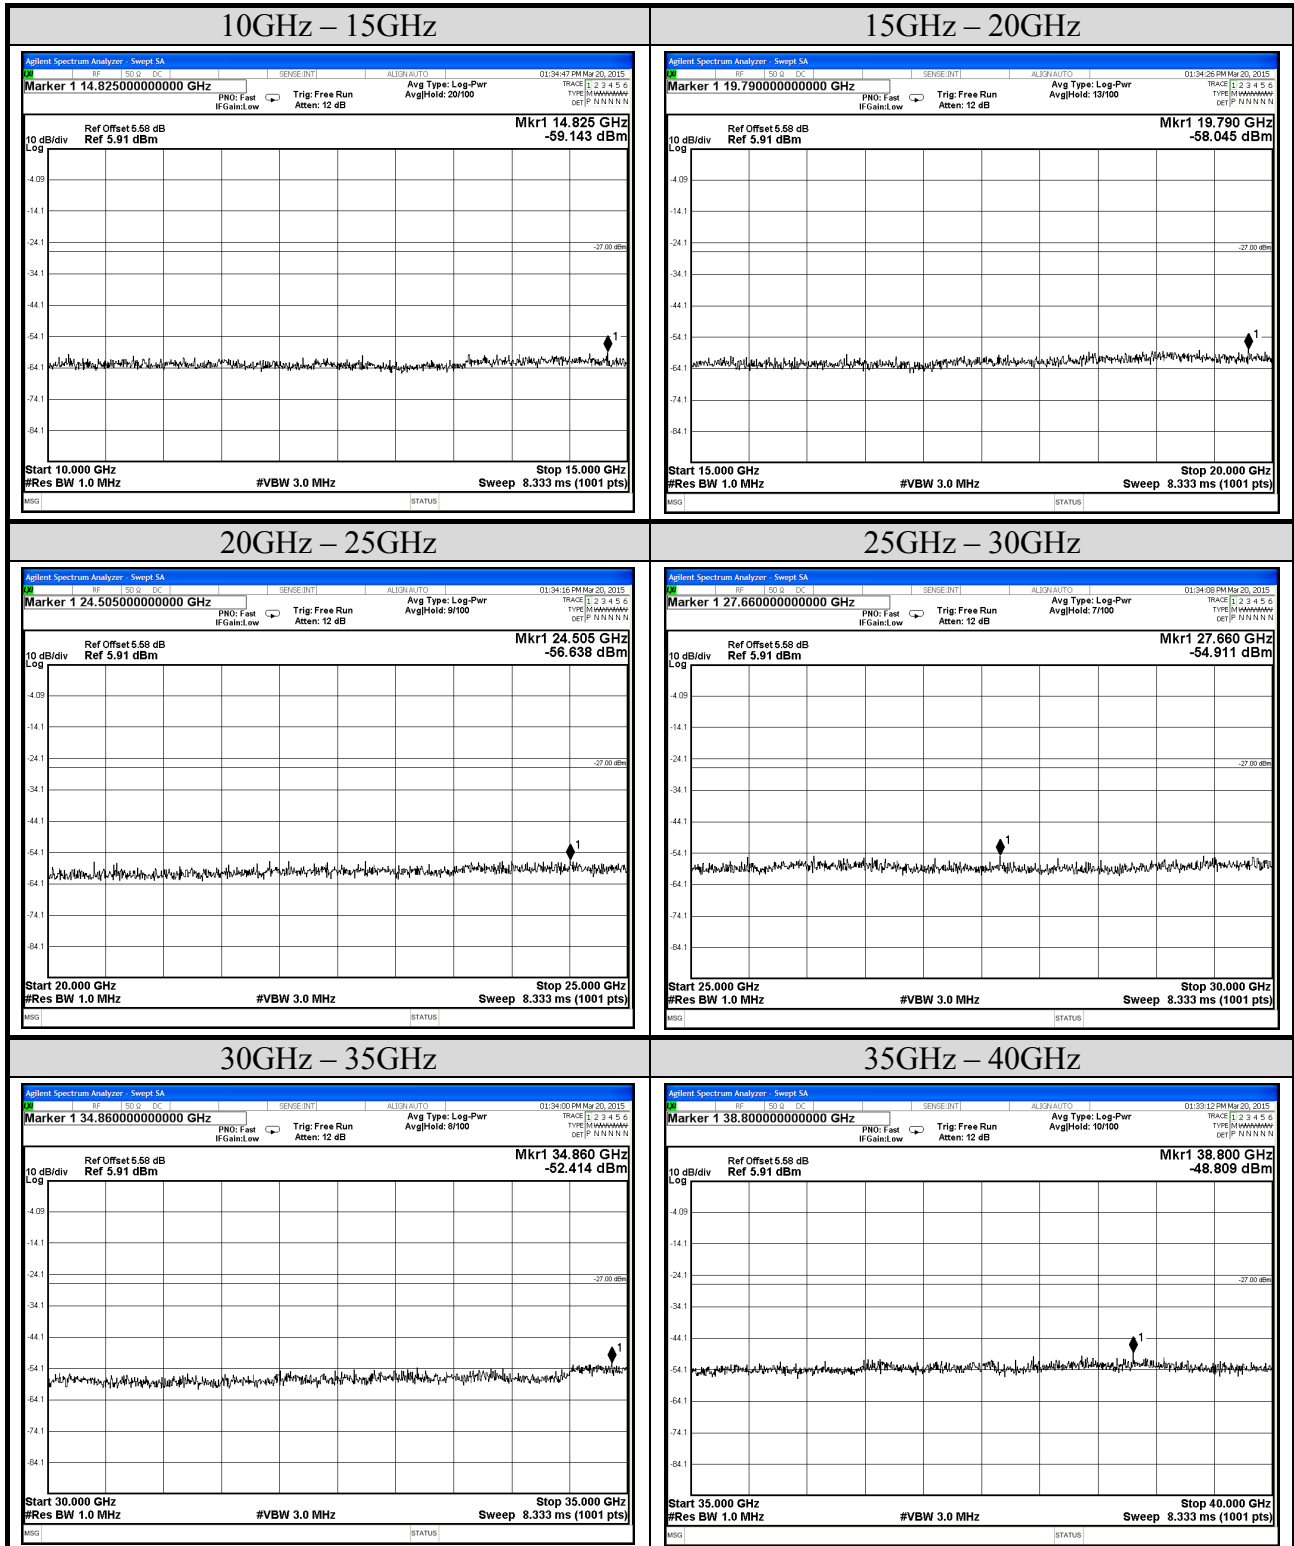

Test Date	2015/03/20	Temp./Hum.	26°C/60%
Mode	802.11ac-VHT40	UNII Band	III
Cable Loss	1.5dB	Frequency	TX 5775MHz
		Test Voltage	AC 120V, 60Hz

Test Date	2015/03/20	Temp./Hum.	26°C/60%
Mode	802.11ac-VHT40	UNII Band	III
Cable Loss	1.5dB	Frequency	TX 5795MHz
		Test Voltage	AC 120V, 60Hz

## A.4 POWER SPECTRAL DENSITY