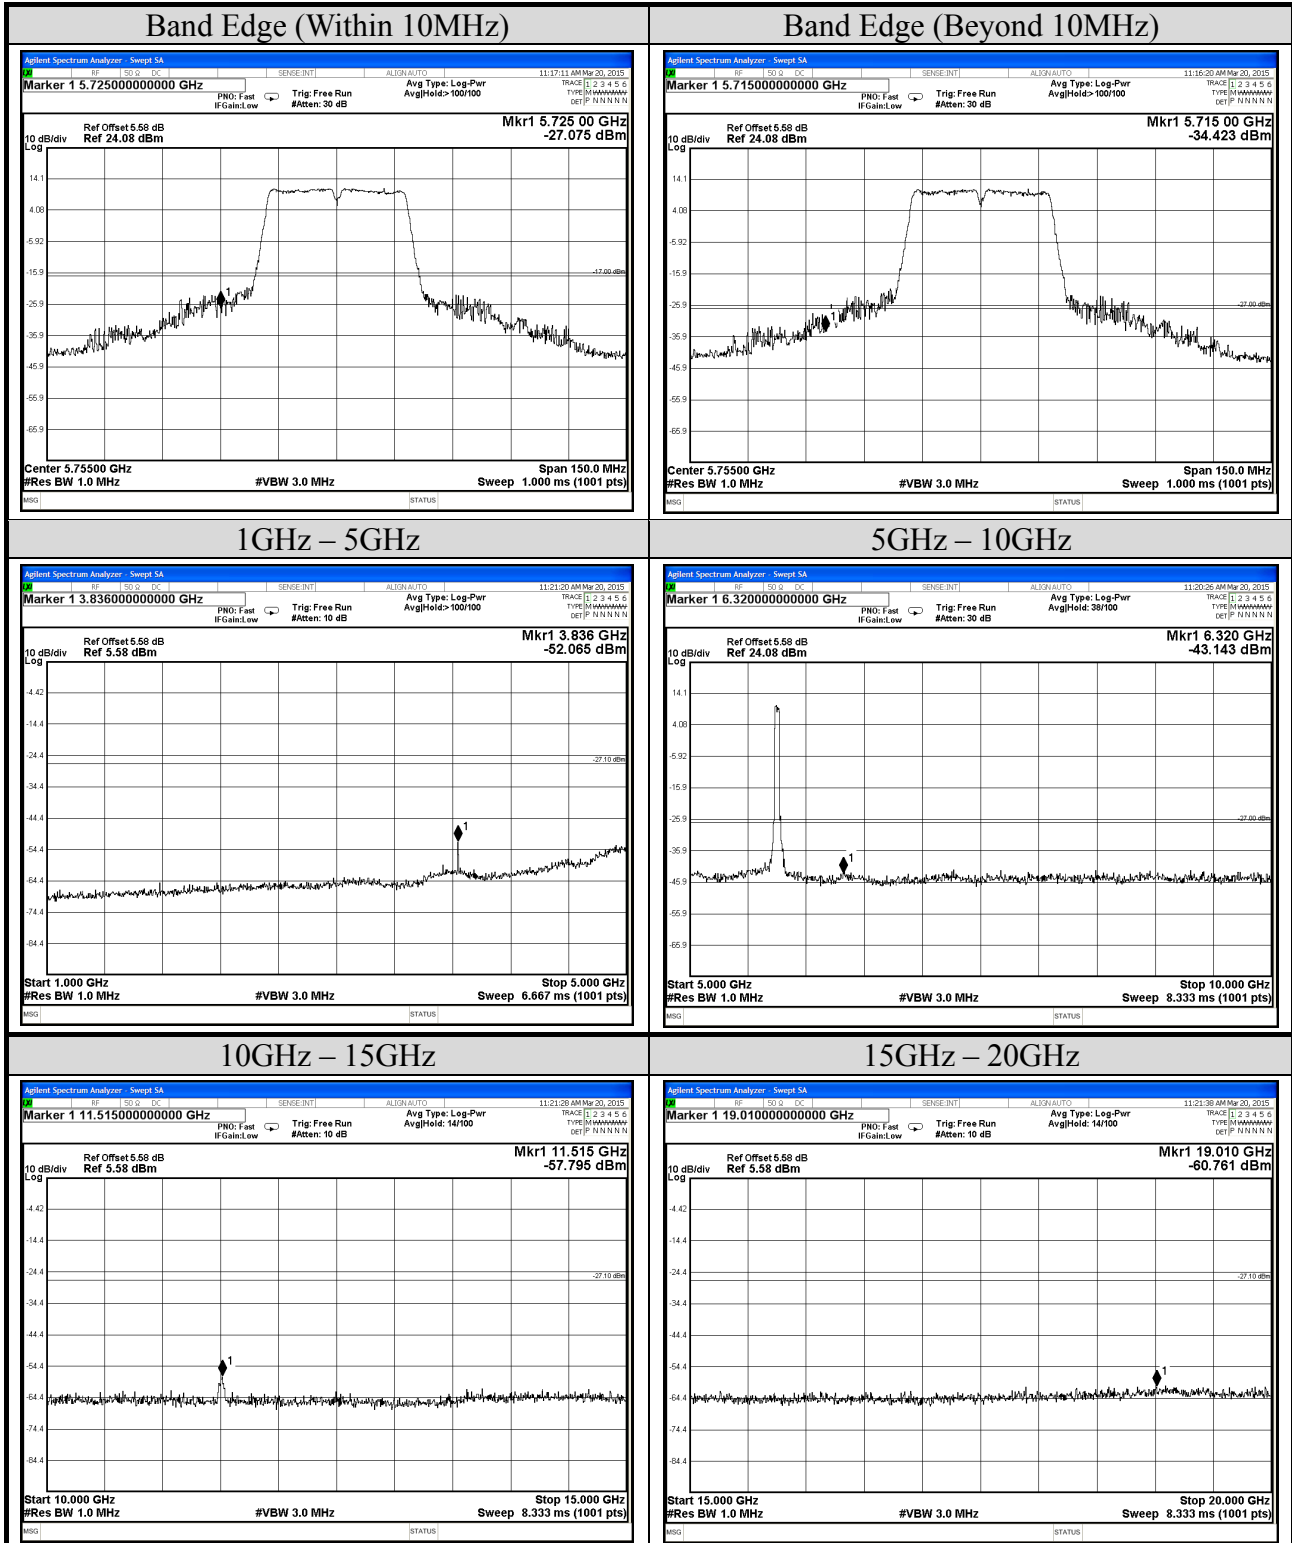

Test Date	2015/03/20	Temp./Hum.	26°C/60%
Mode	802.11ac-VHT40	UNII Band	III
Cable Loss	1.5dB	Frequency	TX 5775MHz
		Test Voltage	AC 120V, 60Hz