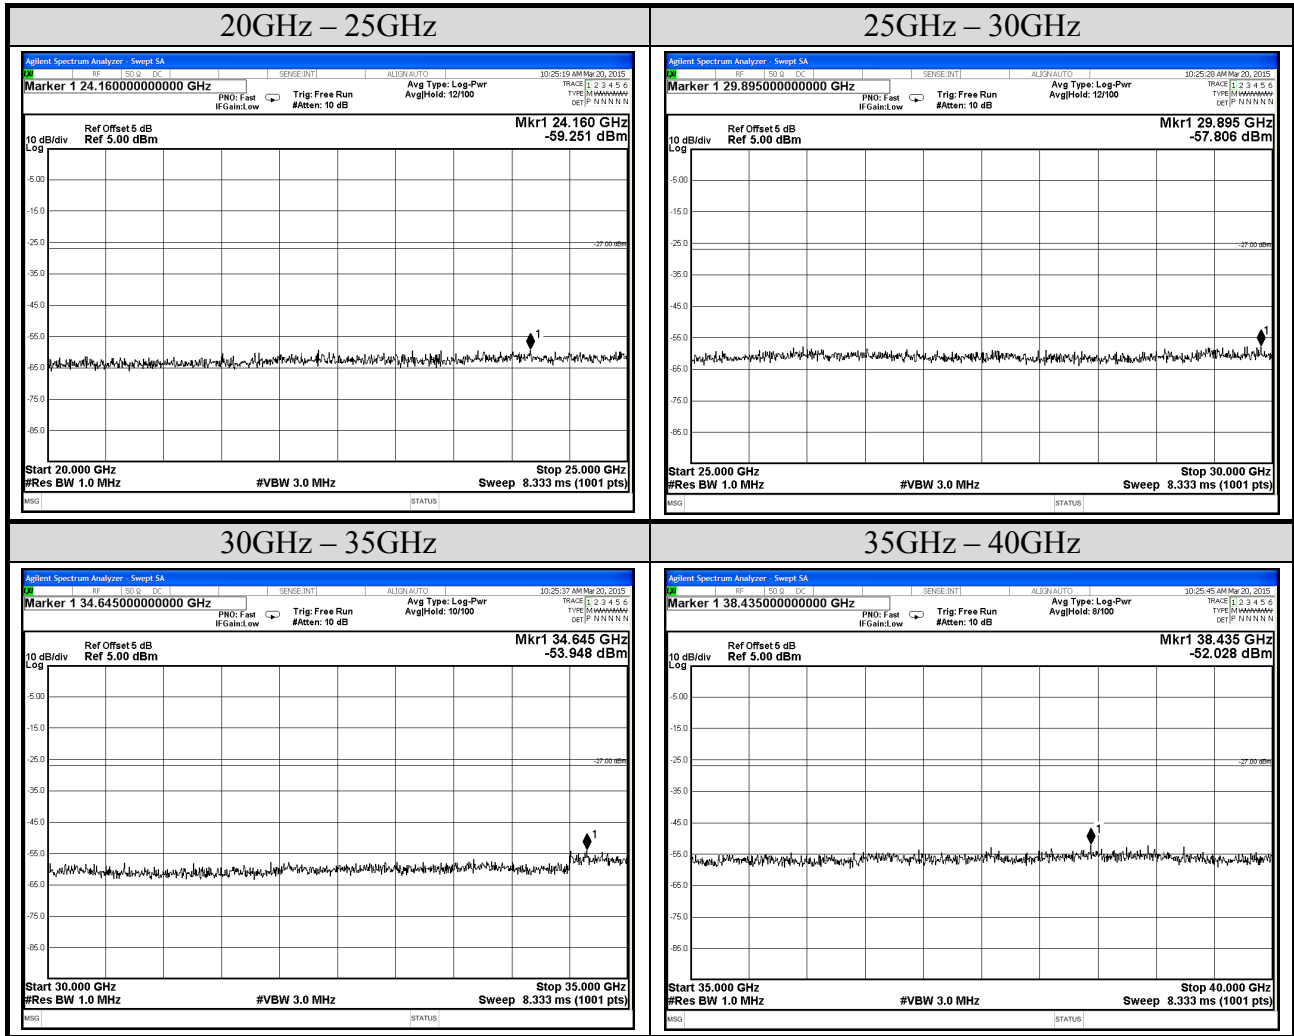

Test Date	2015/03/20	Temp./Hum.	26°C/60%
Mode	802.11ac-VHT40	UNII Band	I
		Frequency	TX 5190MHz
Cable Loss	1.5dB	Test Voltage	AC 120V, 60Hz

Test Date	2015/03/20	Temp./Hum.	26°C/60%
Mode	802.11ac-VHT40	UNII Band	I
		Frequency	TX 5230MHz
Cable Loss	1.5dB	Test Voltage	AC 120V, 60Hz