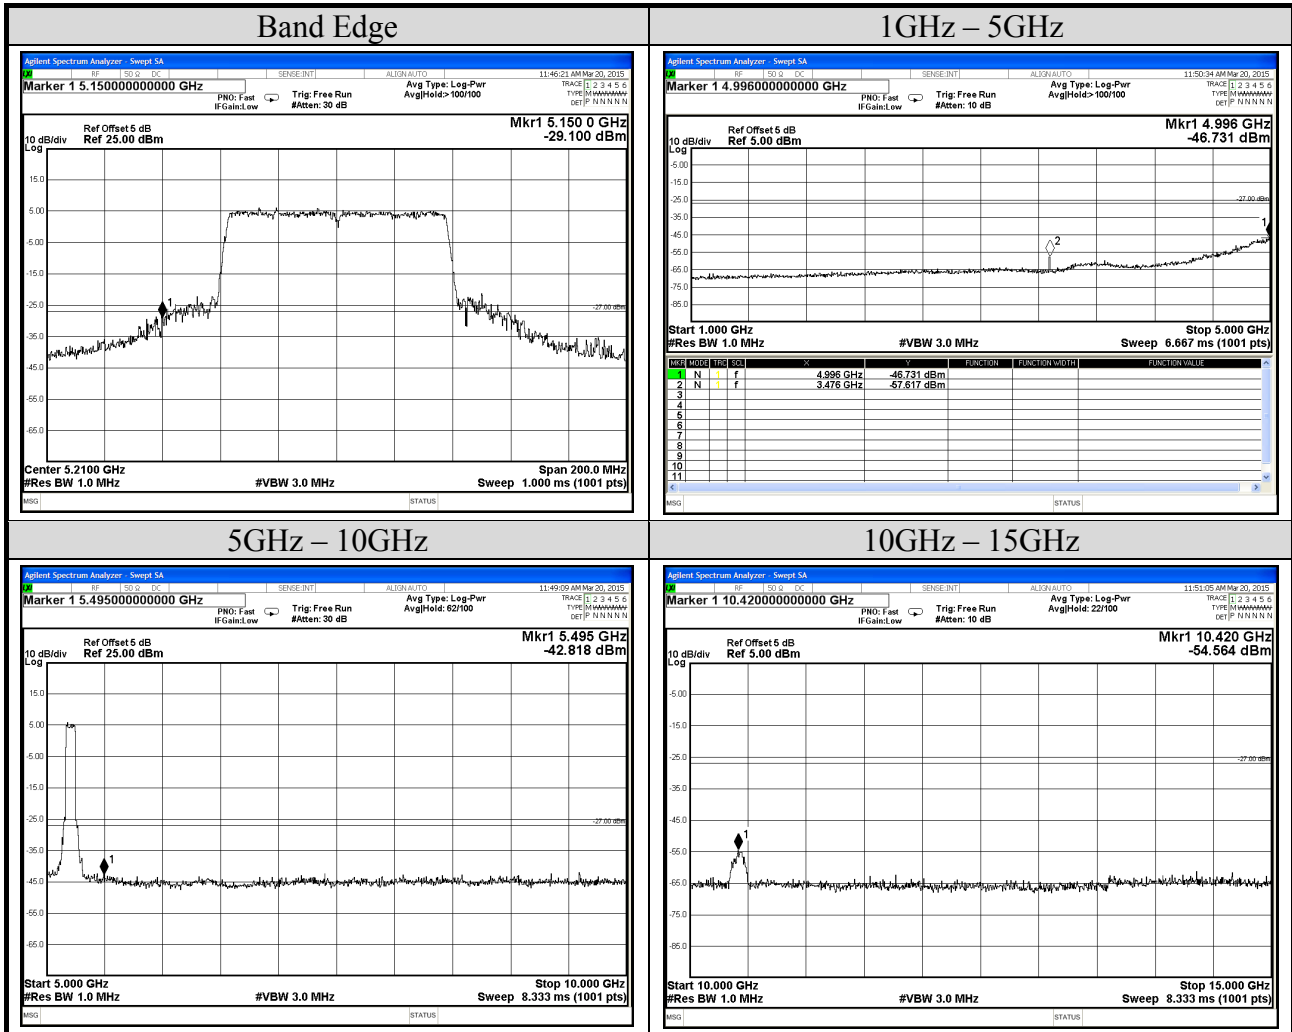

Test Date	2015/03/20	Temp./Hum.	26°C/60%
Mode	802.11ac-VHT80	UNII Band	I
		Frequency	TX 5210MHz
Cable Loss	1.5dB	Test Voltage	AC 120V, 60Hz