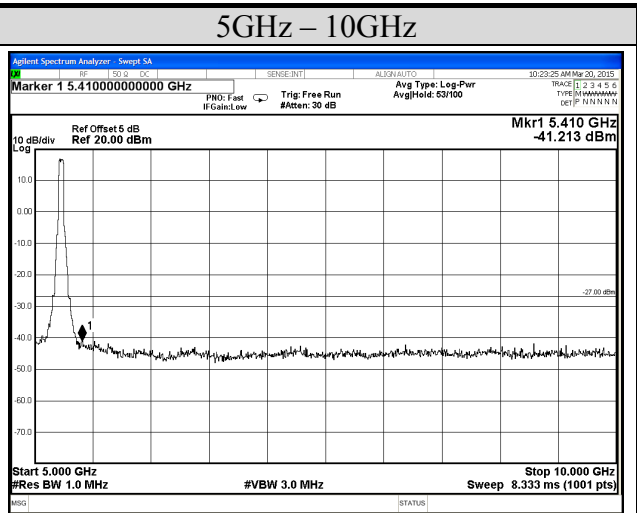

Test Date	2015/03/20	Temp./Hum.	26°C/60%
Mode	802.11ac-VHT40	UNII Band	I
		Frequency	TX 5190MHz
Cable Loss	1.5dB	Test Voltage	AC 120V, 60Hz

Test Date	2015/03/20	Temp./Hum.	26°C/60%
Mode	802.11ac-VHT40	UNII Band	I
		Frequency	TX 5230MHz
Cable Loss	1.5dB	Test Voltage	AC 120V, 60Hz