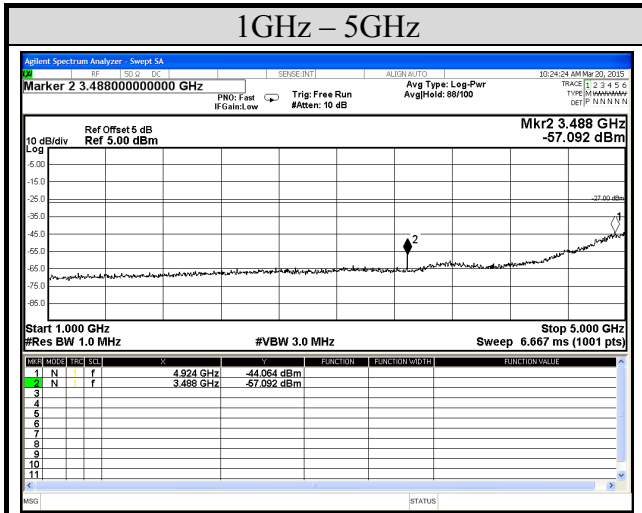

Test Date	2015/03/20	Temp./Hum.	26°C/60%
Mode	802.11ac-VHT40	UNII Band	I
		Frequency	TX 5190MHz
Cable Loss	1.5dB	Test Voltage	AC 120V, 60Hz

Test Date	2015/03/20	Temp./Hum.	26°C/60%
Mode	802.11ac-VHT40	UNII Band	I
		Frequency	TX 5230MHz
Cable Loss	1.5dB	Test Voltage	AC 120V, 60Hz