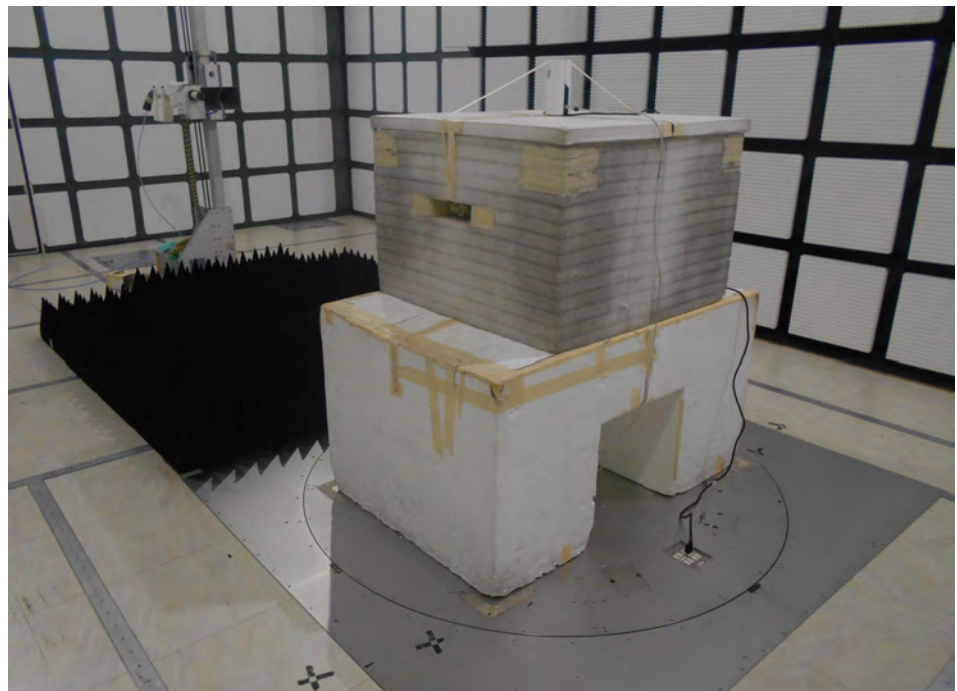

## 1. Photographs of Conducted Emissions Test Configuration

FRONT VIEW

REAR VIEW

## 2. Photographs of Radiated Emissions Test Configuration

Test Configuration: 30MHz~1GHz / Test Mode: Mode 2

FRONT VIEW

REAR VIEW

**Test Configuration: Above 1GHz**

**FRONT VIEW**

**REAR VIEW**

————THE END————