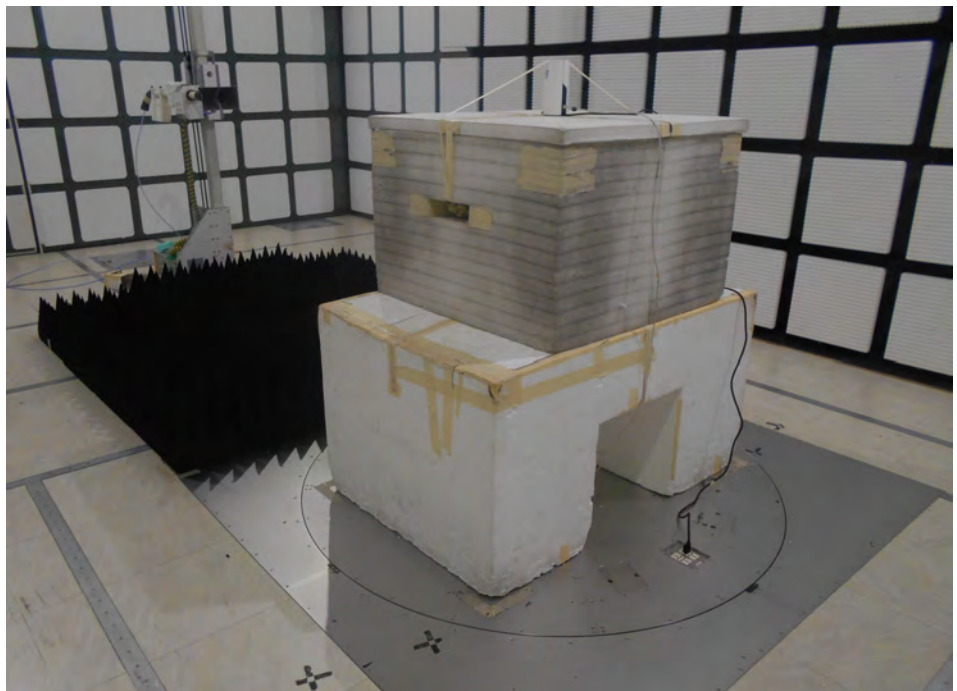

## 1. Photographs of Conducted Emissions Test Configuration

FRONT VIEW

REAR VIEW

## 2. Photographs of Radiated Emissions Test Configuration

Test Configuration: 30MHz~1GHz / Test Mode: Mode 2

FRONT VIEW

REAR VIEW

## Test Configuration: Above 1GHz

FRONT VIEW

REAR VIEW

————THE END————